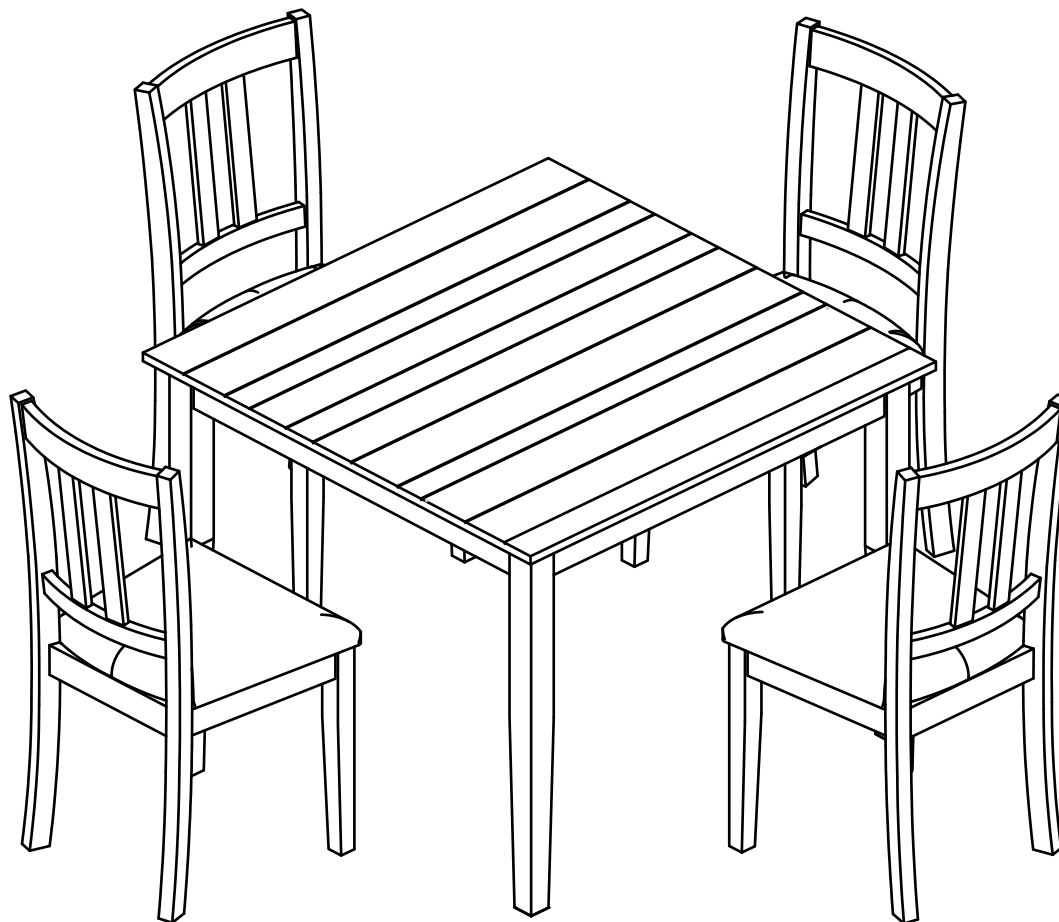

**DA7239 5 PIECE DINING SET**

Table: 38.75 in. W x 38.75 in. D x 29 in. H

(98.4 cm x 98.4 cm x 73.7 cm)

Chair: 17.25 in. W x 18.75 in. D x 36 in. H

(43.8 cm x 47.6 cm x 91.4 cm)

## **DA7239 5 PIECE DINING SET**

Table: 38.75 in. W x 38.75 in. D x 29 in. H  
(98.4 cm x 98.4 cm x 73.7 cm)

Chair: 17.25 in. W x 18.75 in. D x 36 in. H  
(43.8 cm x 47.6 cm x 91.4 cm)