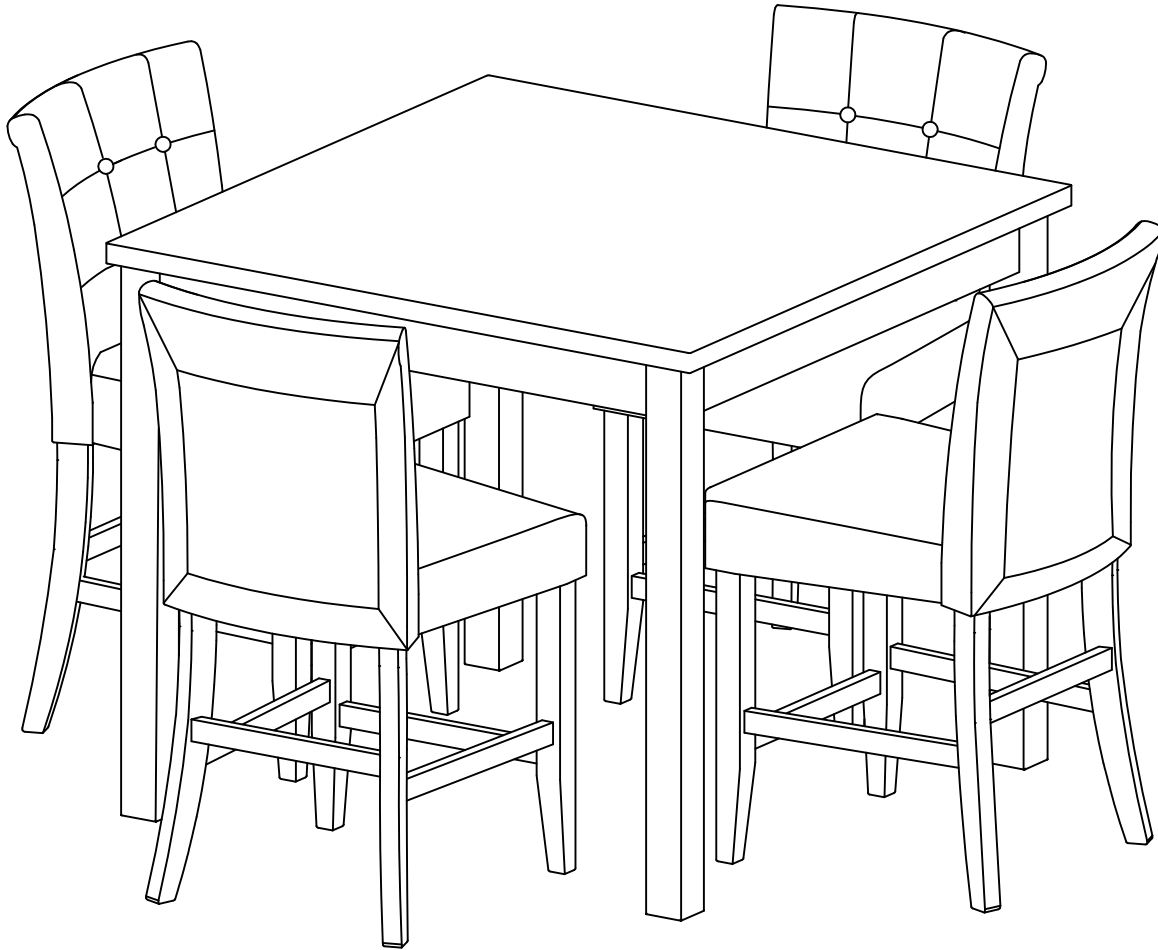

DA7241 5-Pc Traditional Height Dining Set

Table: 42 in. W x 42 in. D x 36 in. H (106.7 cm x 106.7 cm x 91.4 cm)

Chair: 18.5 in. W x 21 in. D x 39 in. H (47 cm x 53.3 cm x 99.1 cm)

DA7241 5-Pc Traditional Height Dining Set

Table: 42 in. W x 42 in. D x 36 in. H (106.7 cm x 106.7 cm x 91.4 cm)

Chair: 18.5 in. W x 21 in. D x 39 in. H (47 cm x 53.3 cm x 99.1 cm)