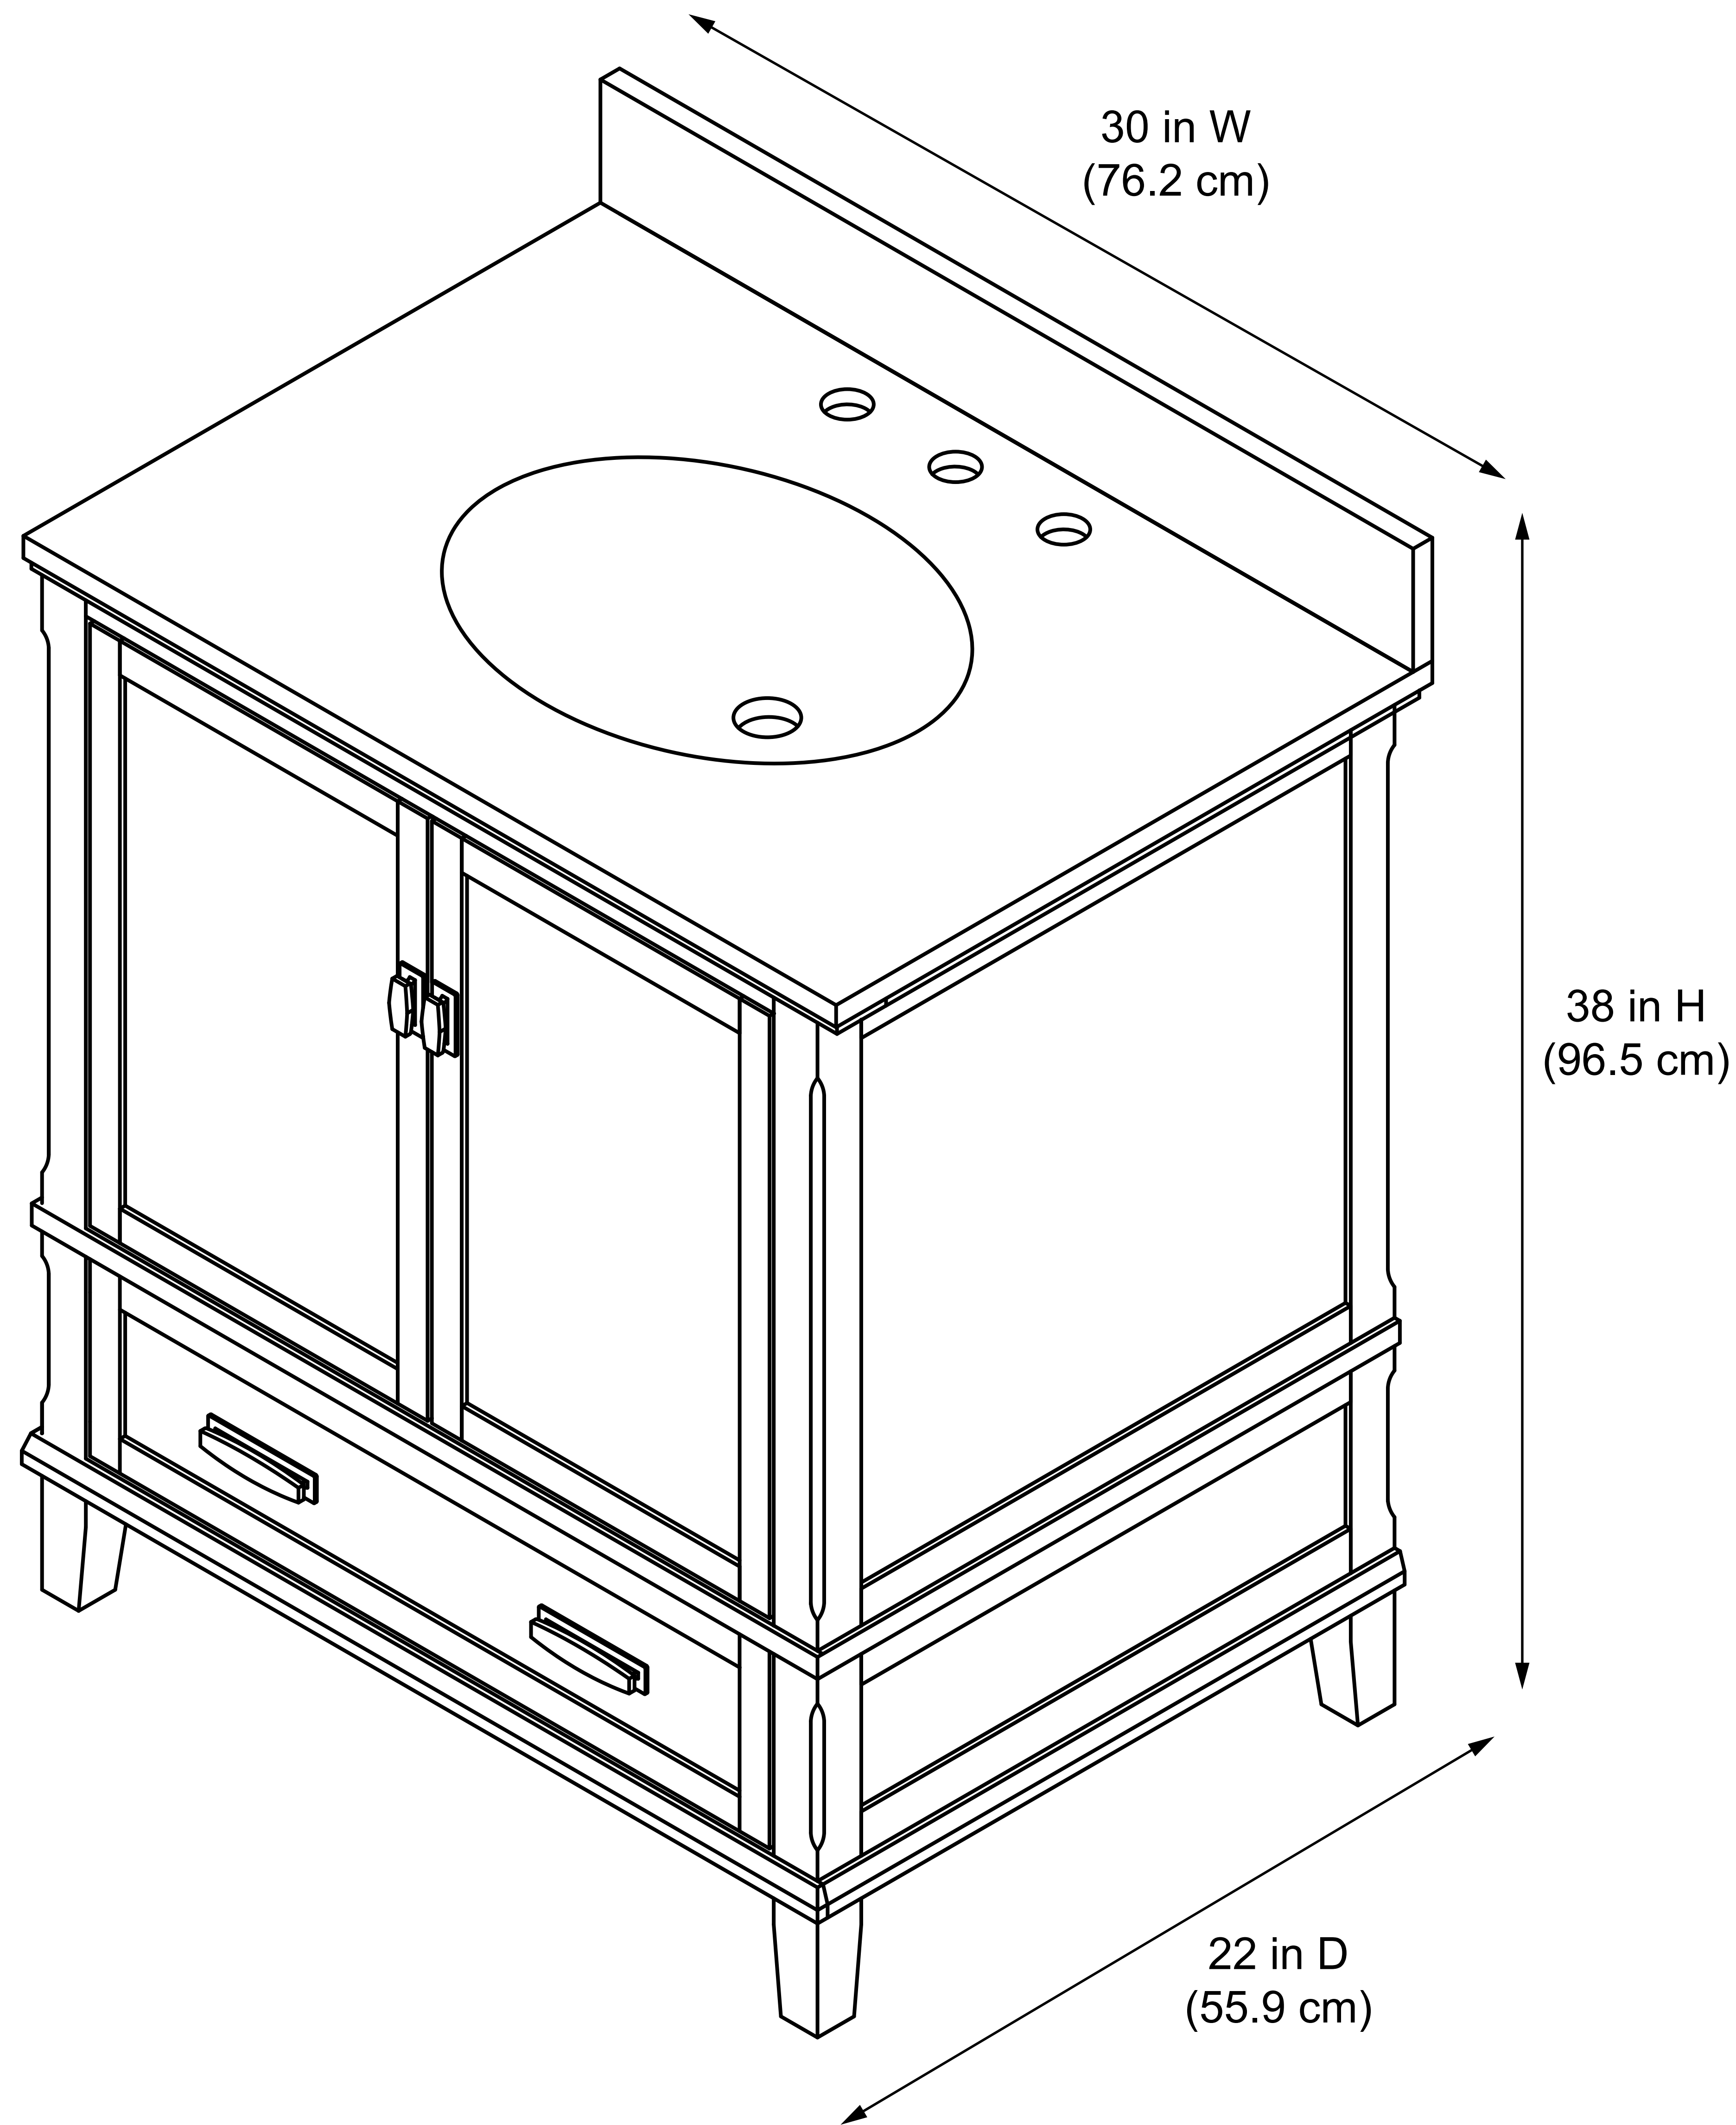

**DA8050-B / DA8050G-B / DA8050W-B**

**30" Bathroom Vanity**

30 in. W x 22 in. D x 38 in. H  
(76.2 cm x 55.9 cm x 96.5 cm)

**Top View**

**Back View**