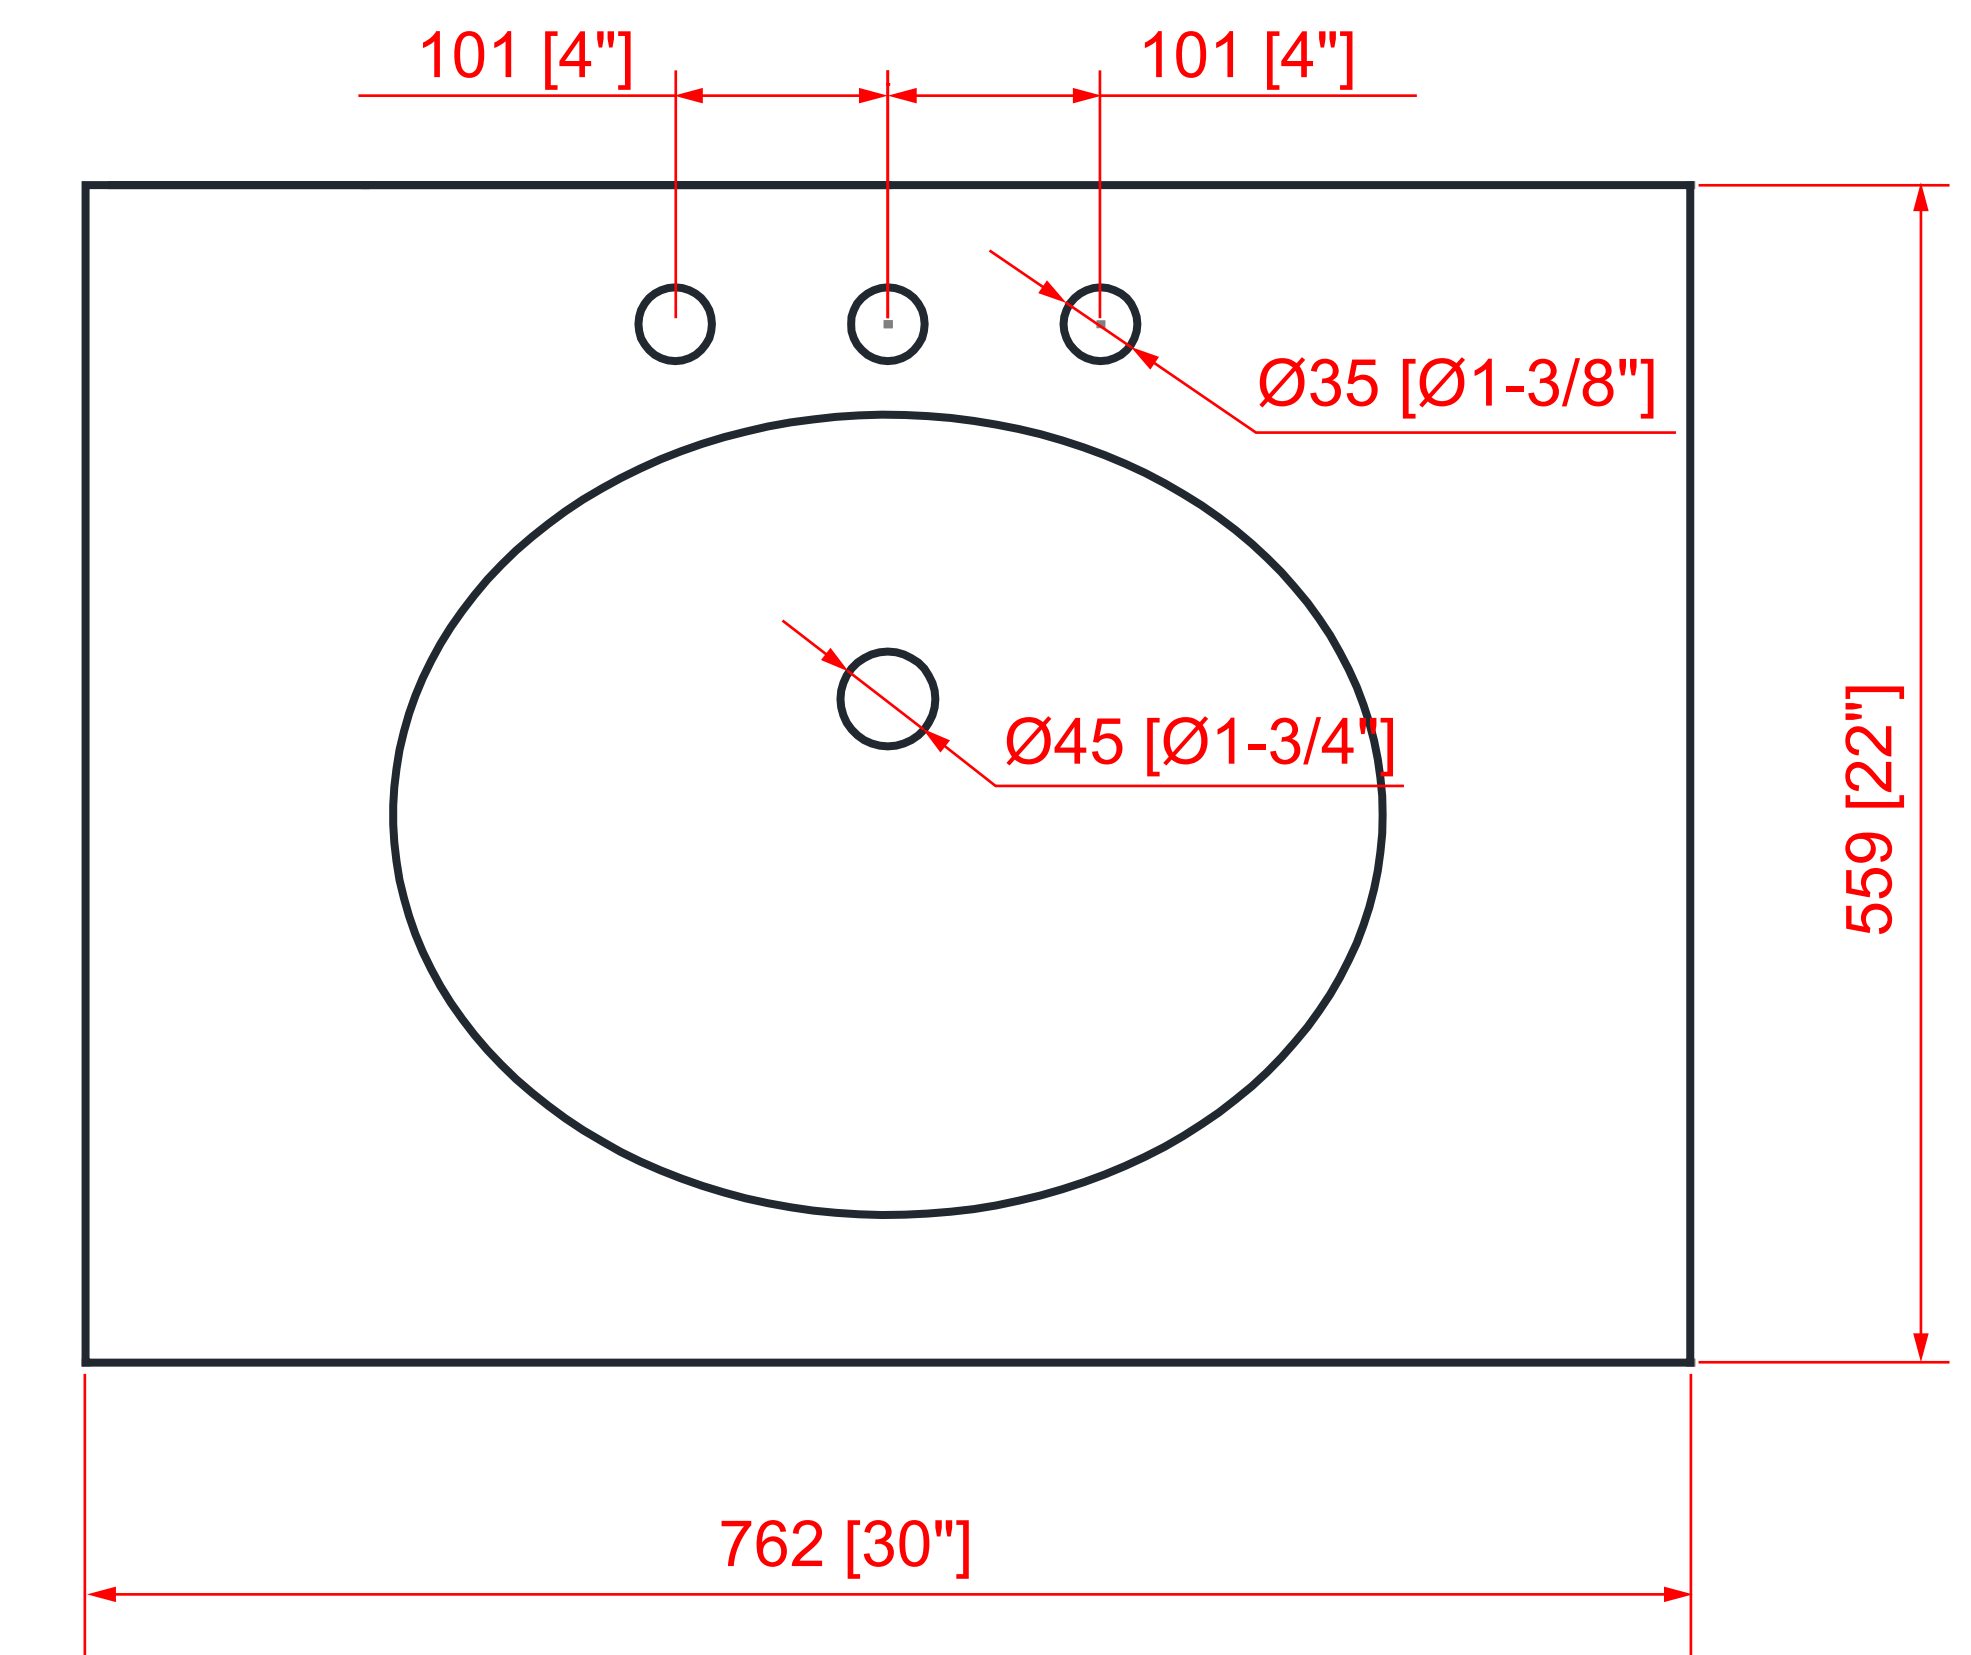

**DA8050-B / DA8050G-B / DA8050W-B**

**30" Bathroom Vanity**

30 in. W x 22 in. D x 38 in. H  
(76.2 cm x 55.9 cm x 96.5 cm)

**Top View**

**Back View**