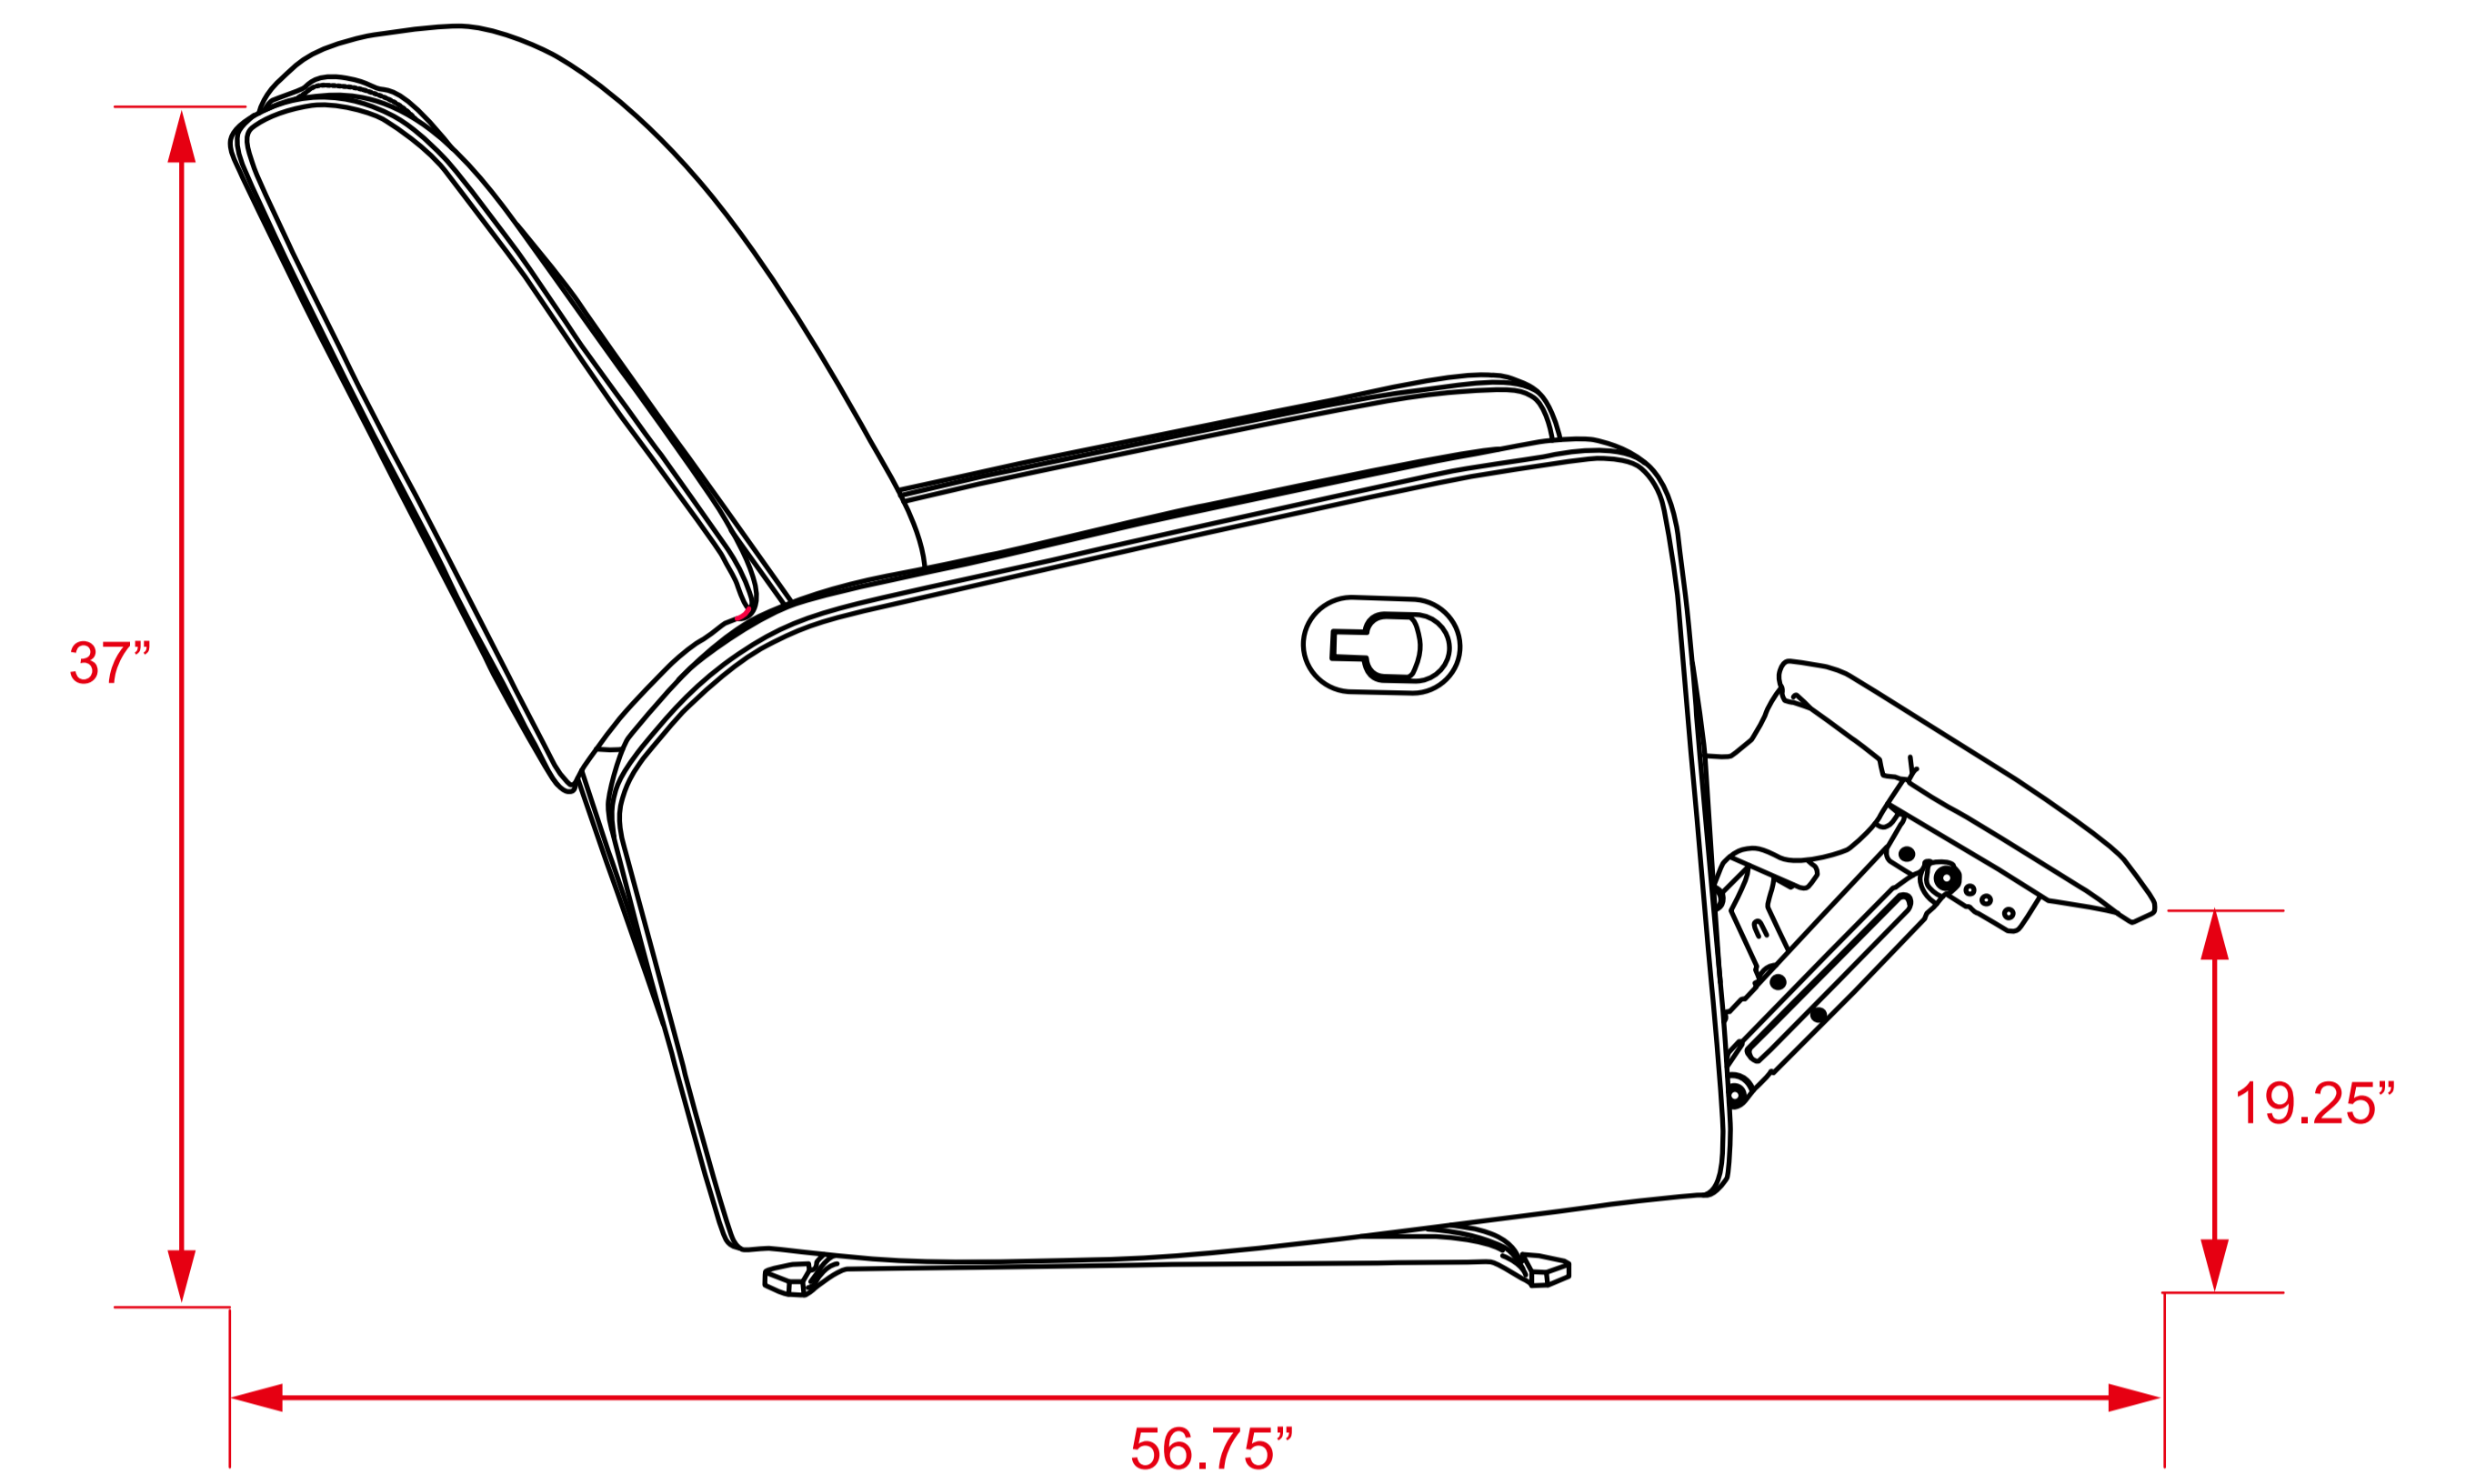

7777 ROCKING RECLINER

29.5" W x 37.5" D x 40.25" H

(74.9 cm x 95.3 cm x 102.2 cm)

Partially Opened

Fully Opened