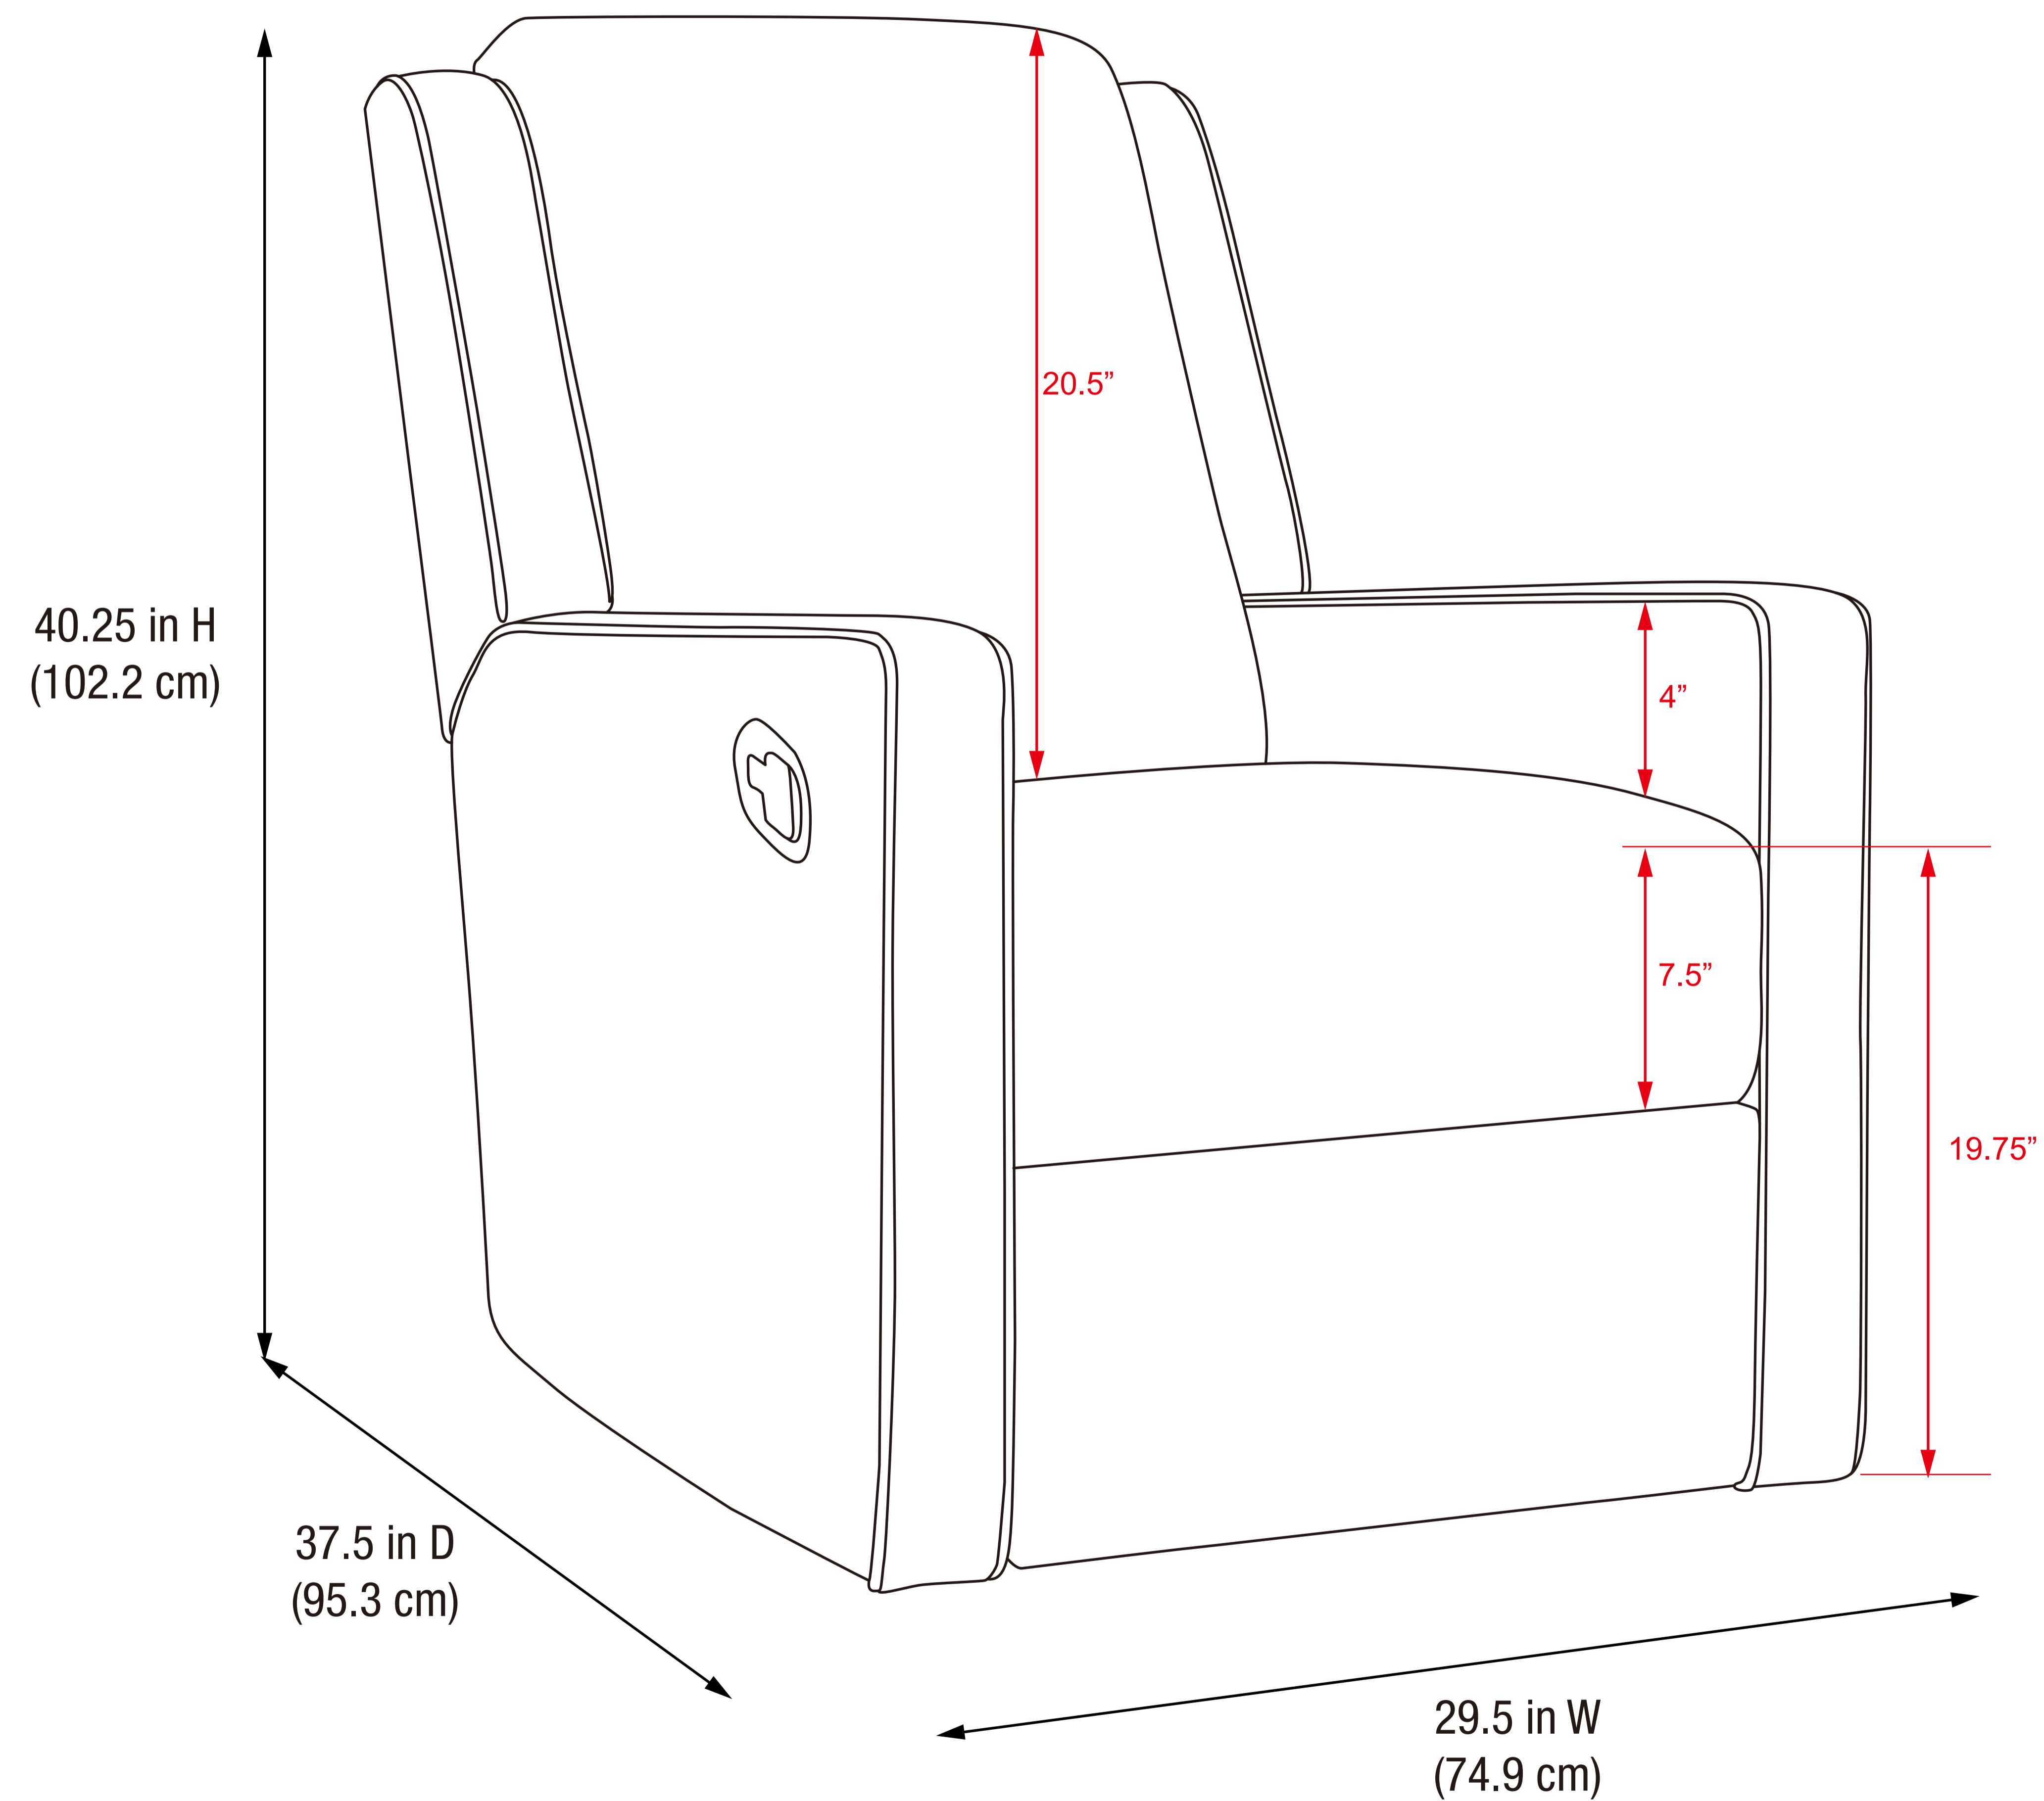

7777 ROCKING RECLINER

29.5" W x 37.5" D x 40.25" H

(74.9 cm x 95.3 cm x 102.2 cm)

Partially Opened

Fully Opened