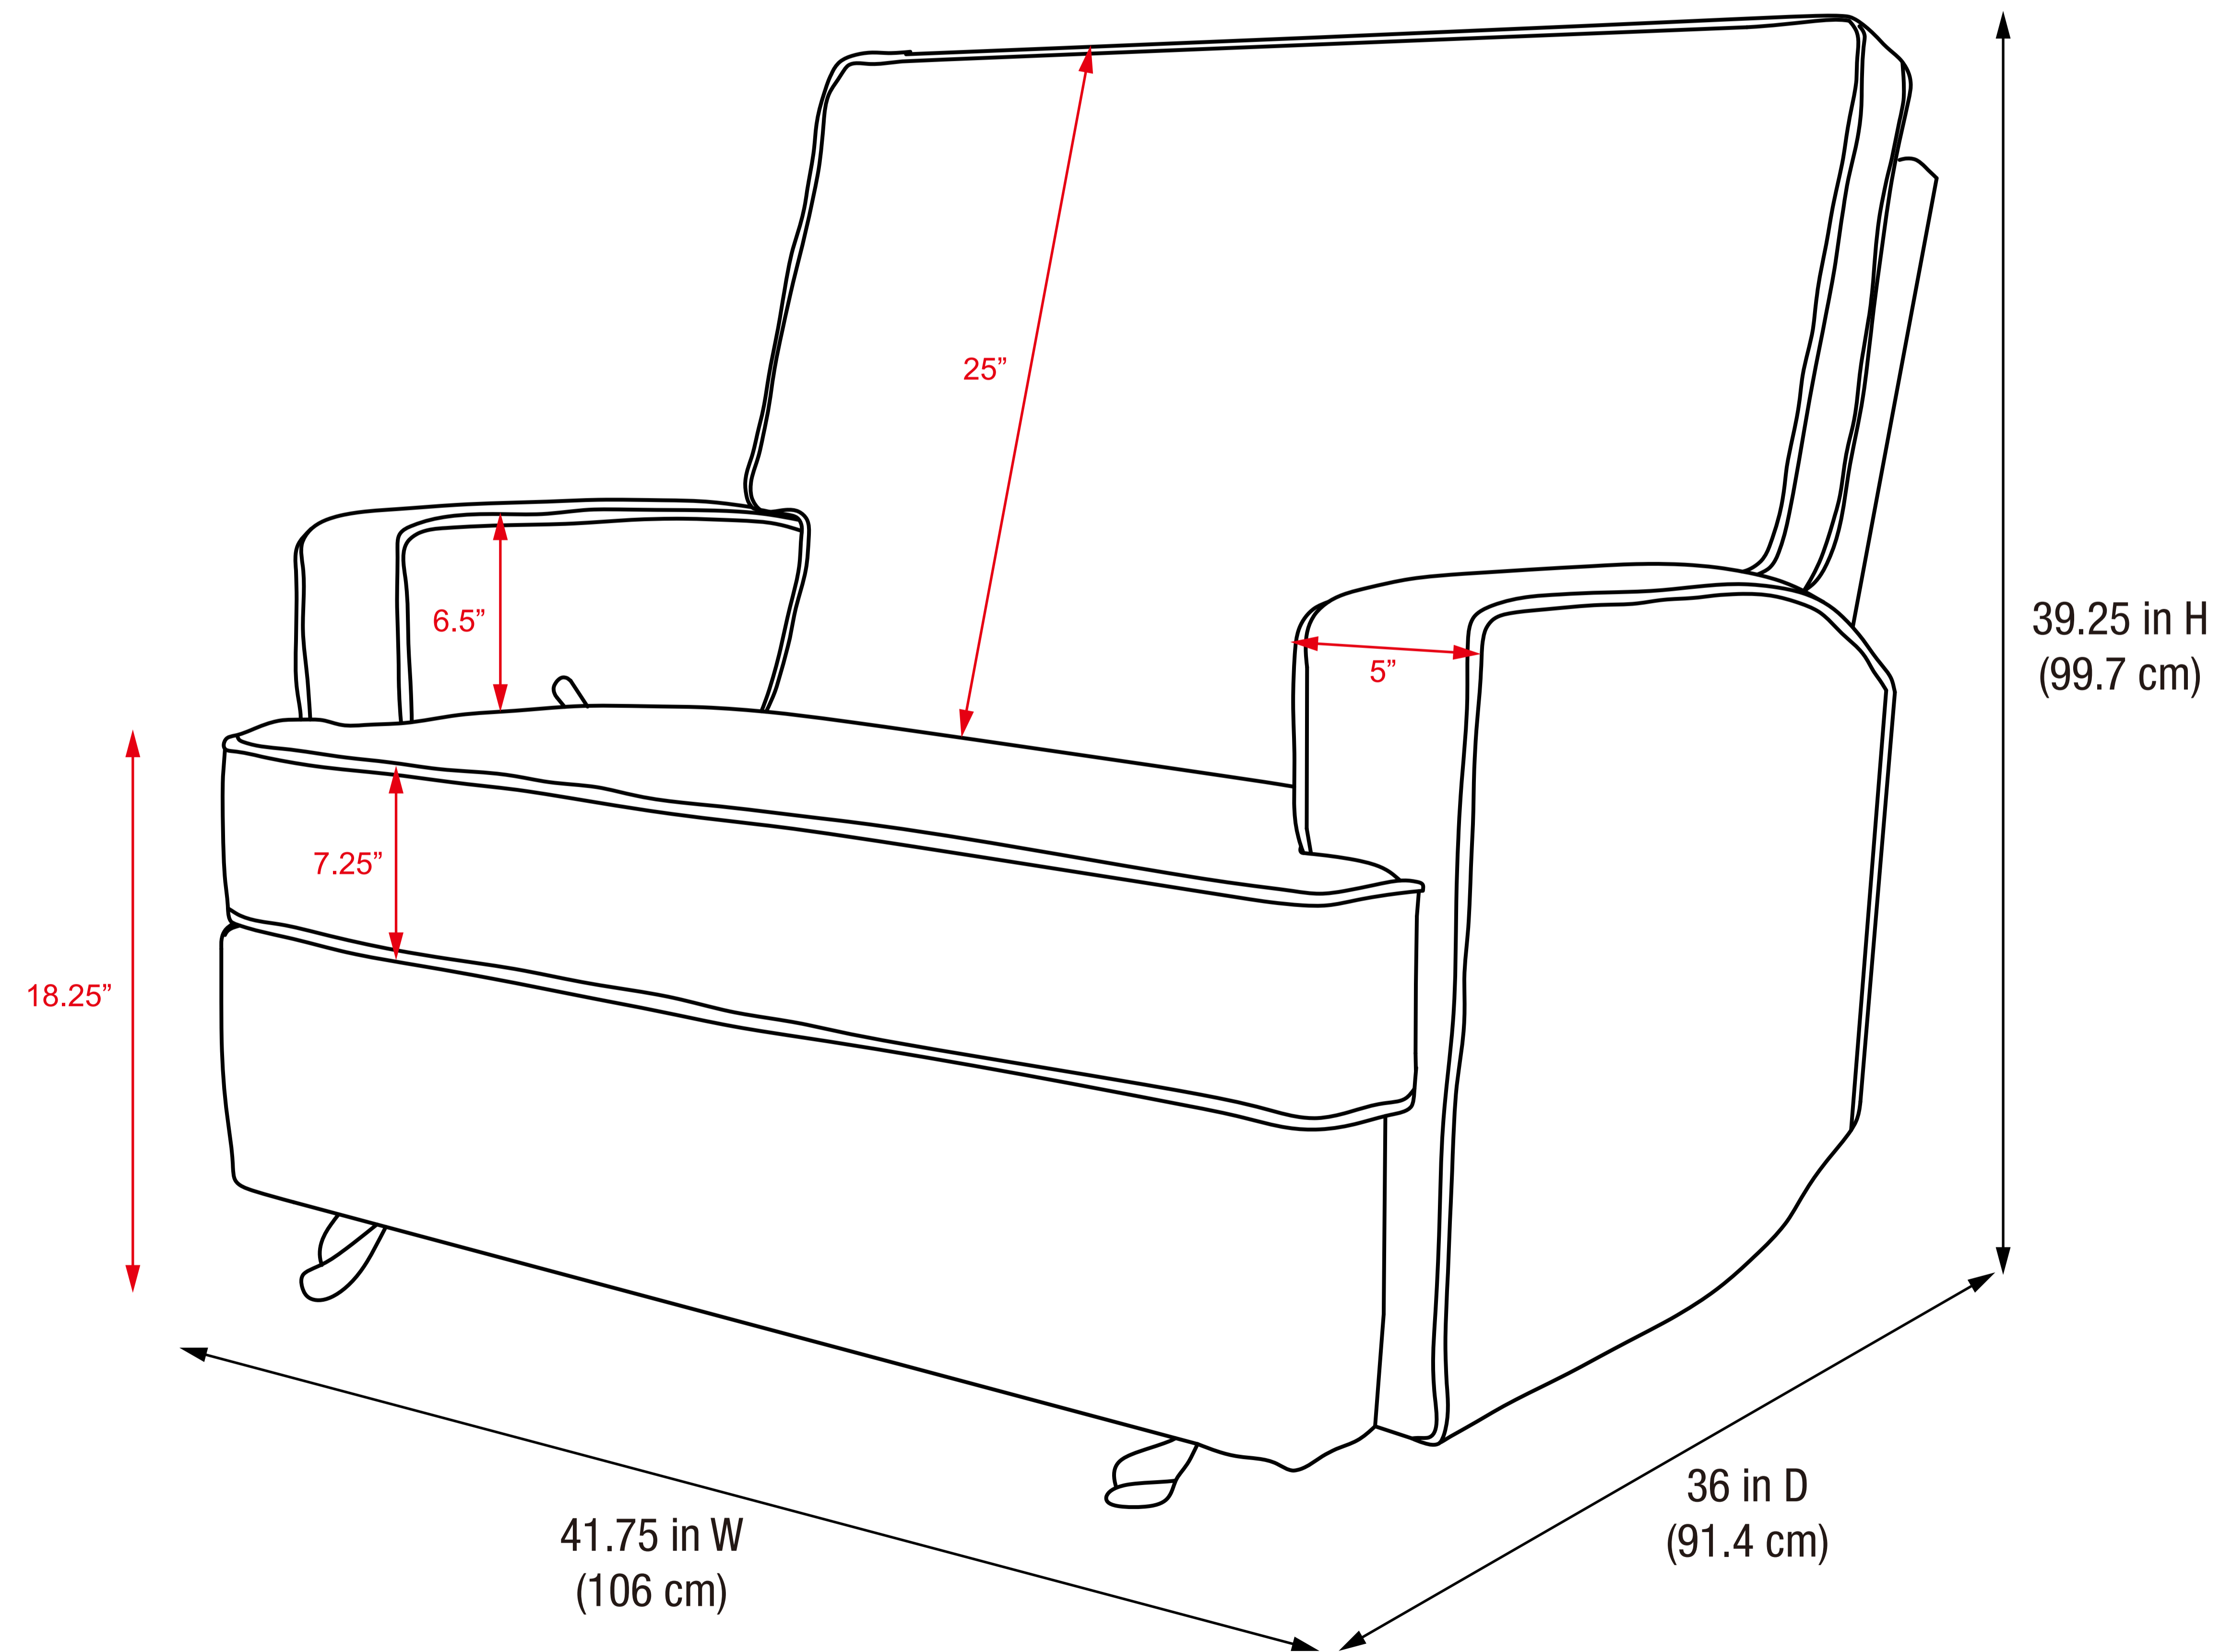

### 7834 Chair And A Half Rocking Recliner

41.75 in. W x 36 in. D x 39.25 in. H  
(106 cm x 91.4 cm x 99.7 cm)

### Partially Opened

### Fully Opened