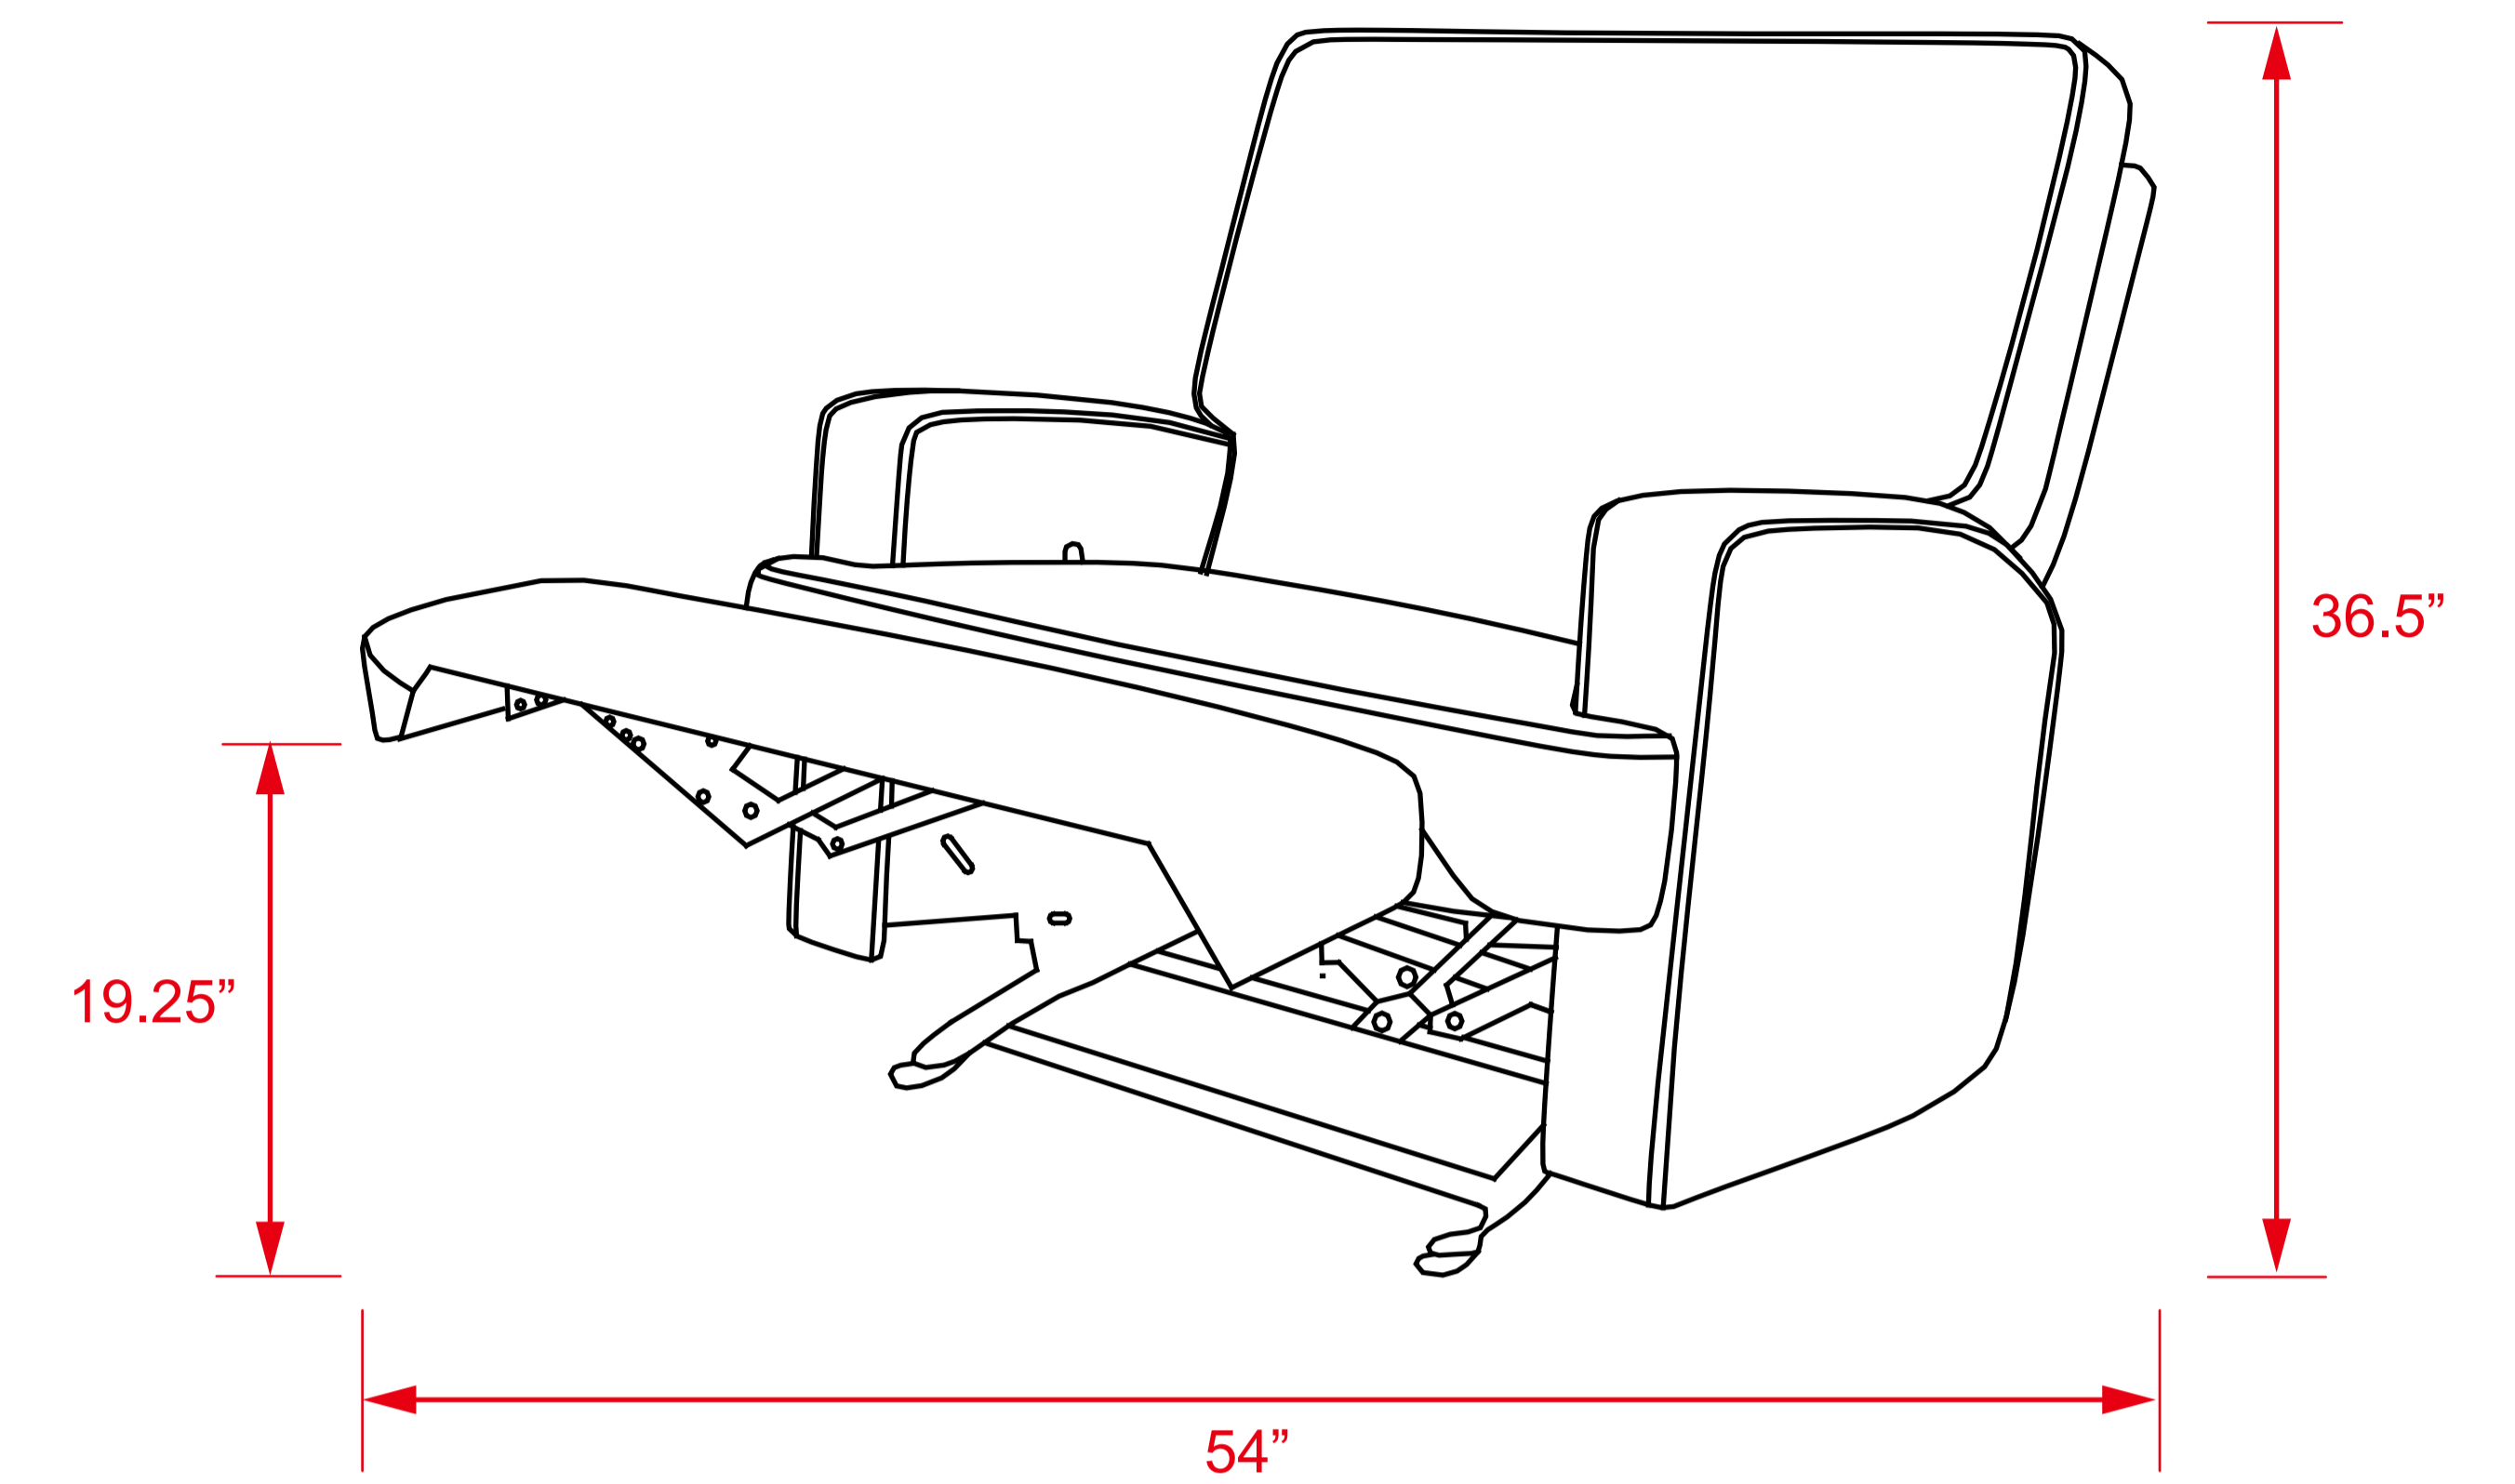

Partially Opened