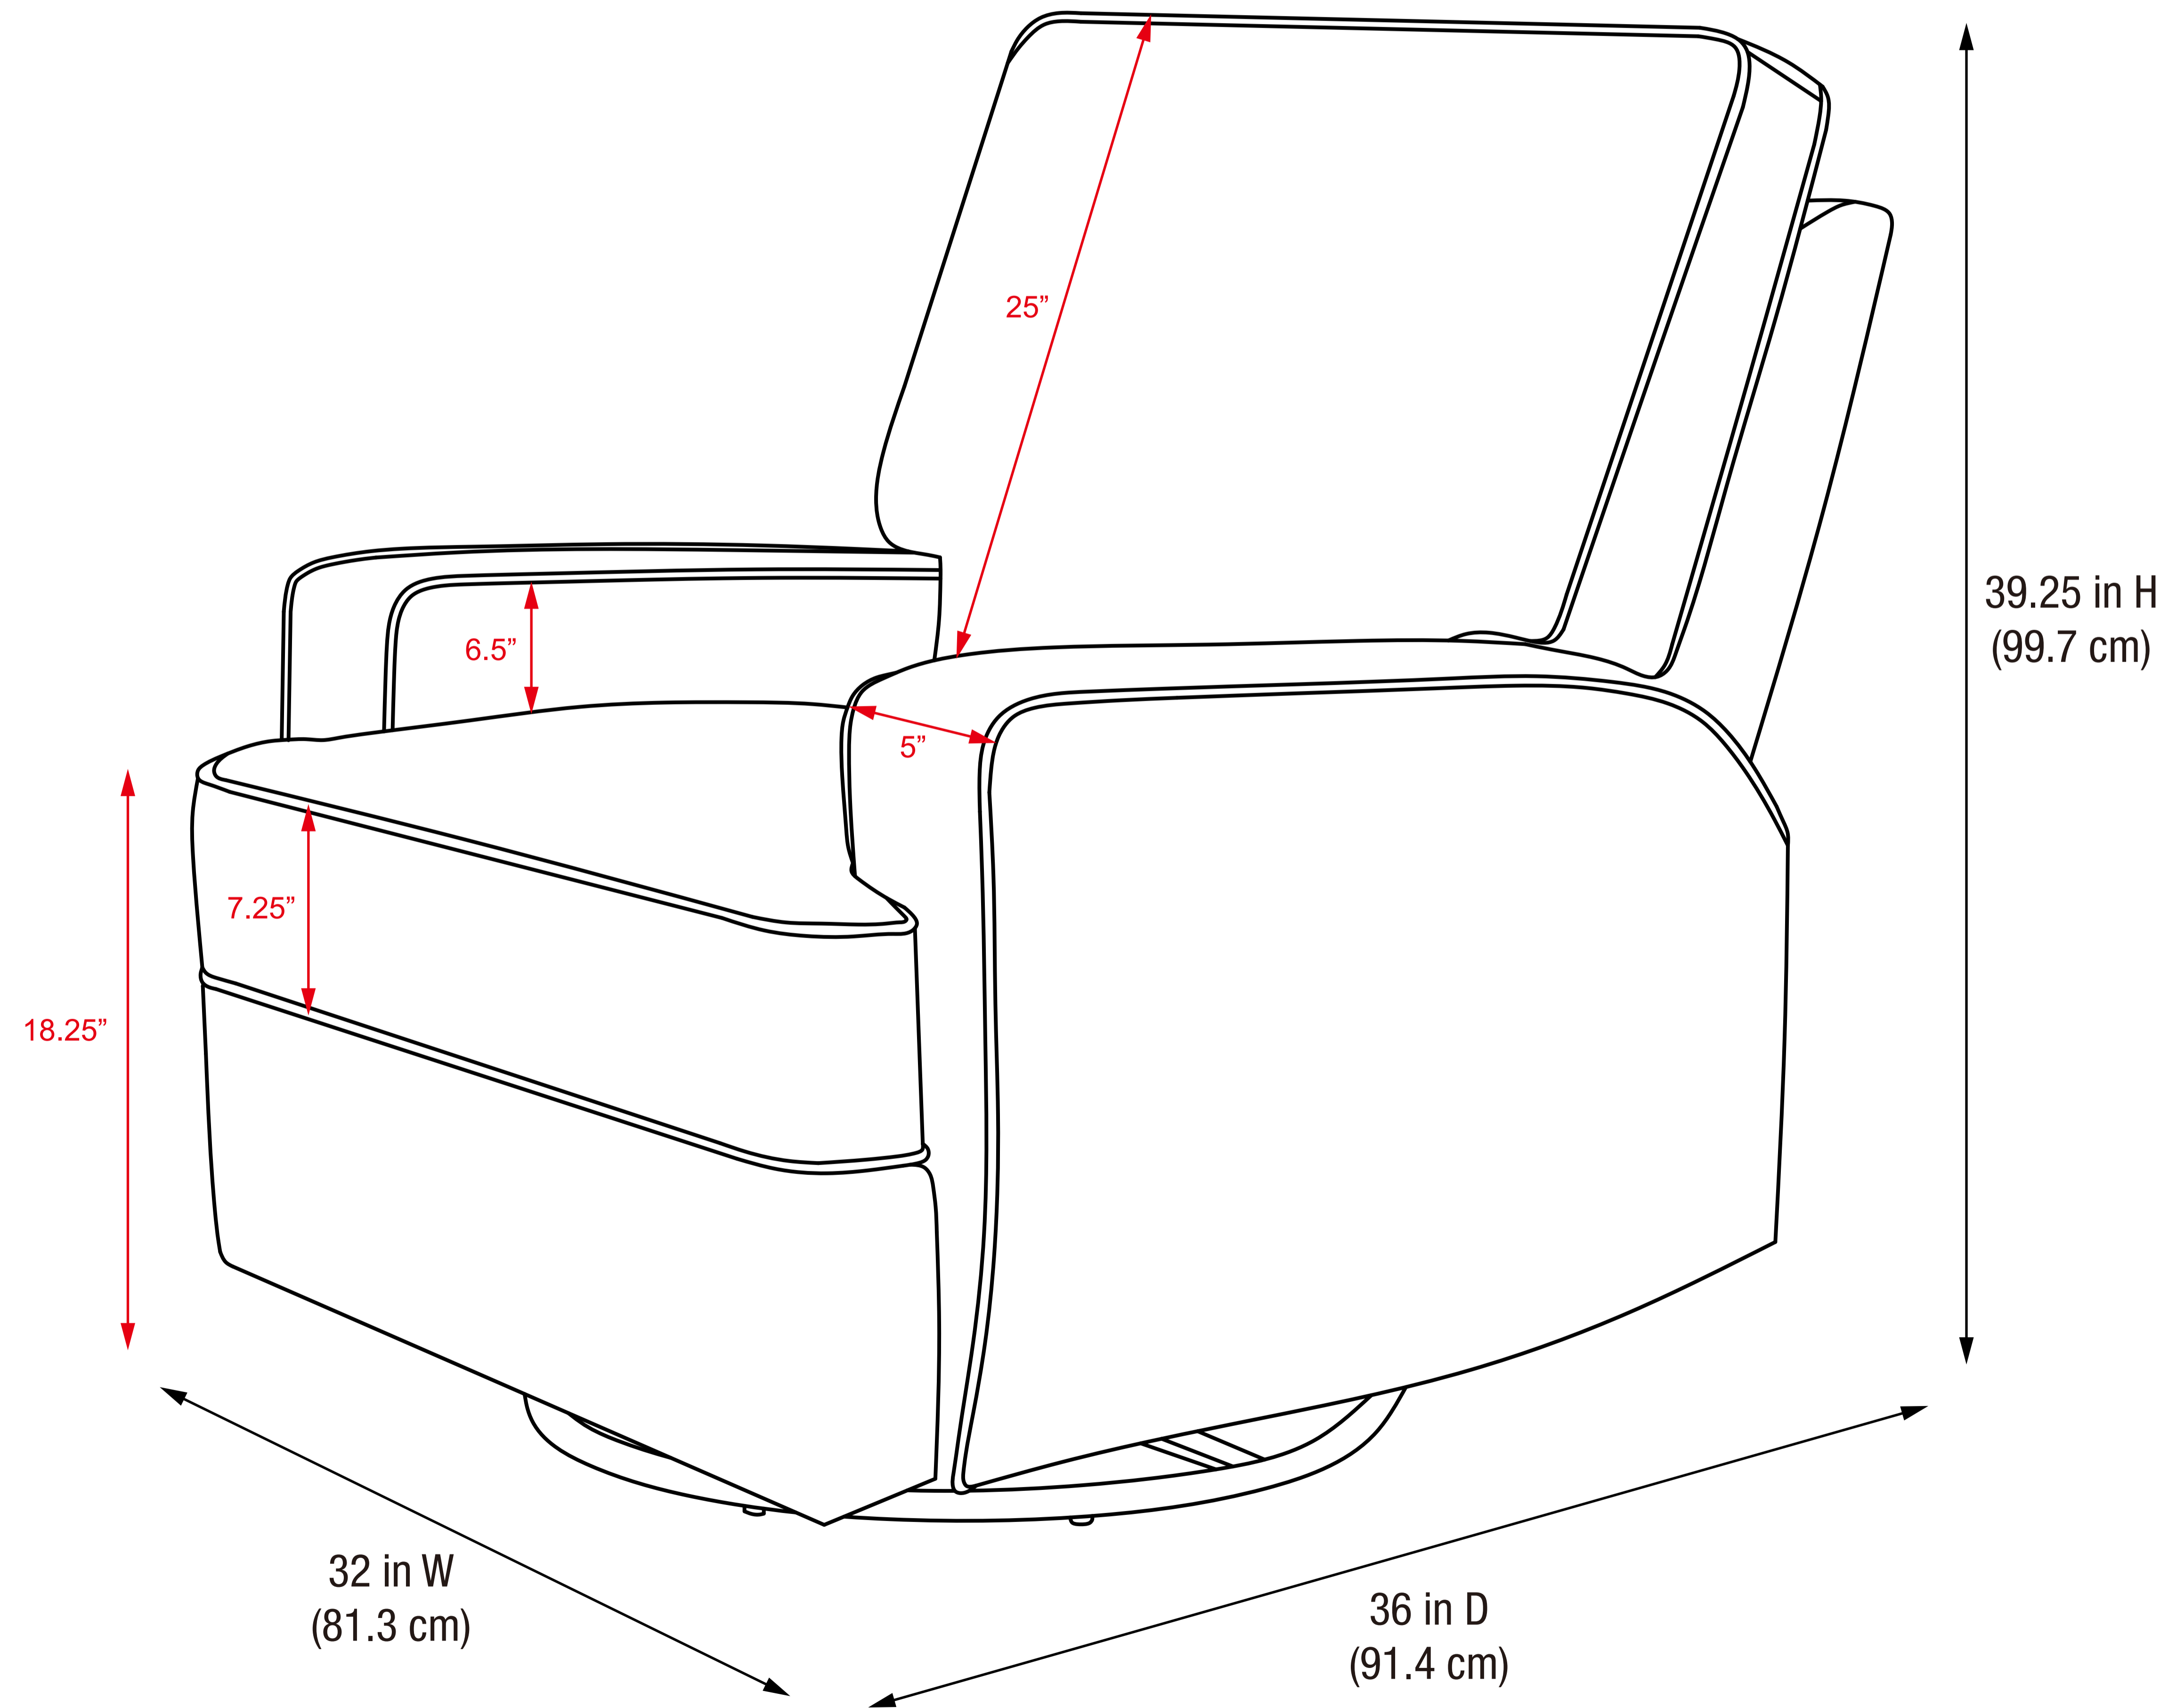

7834SG Swivel Gliding Recliner

32 in. W x 36 in. D x 39.25 in. H
(81.3 cm x 91.4 cm x 99.7 cm)

Partially Opened

Fully Opened