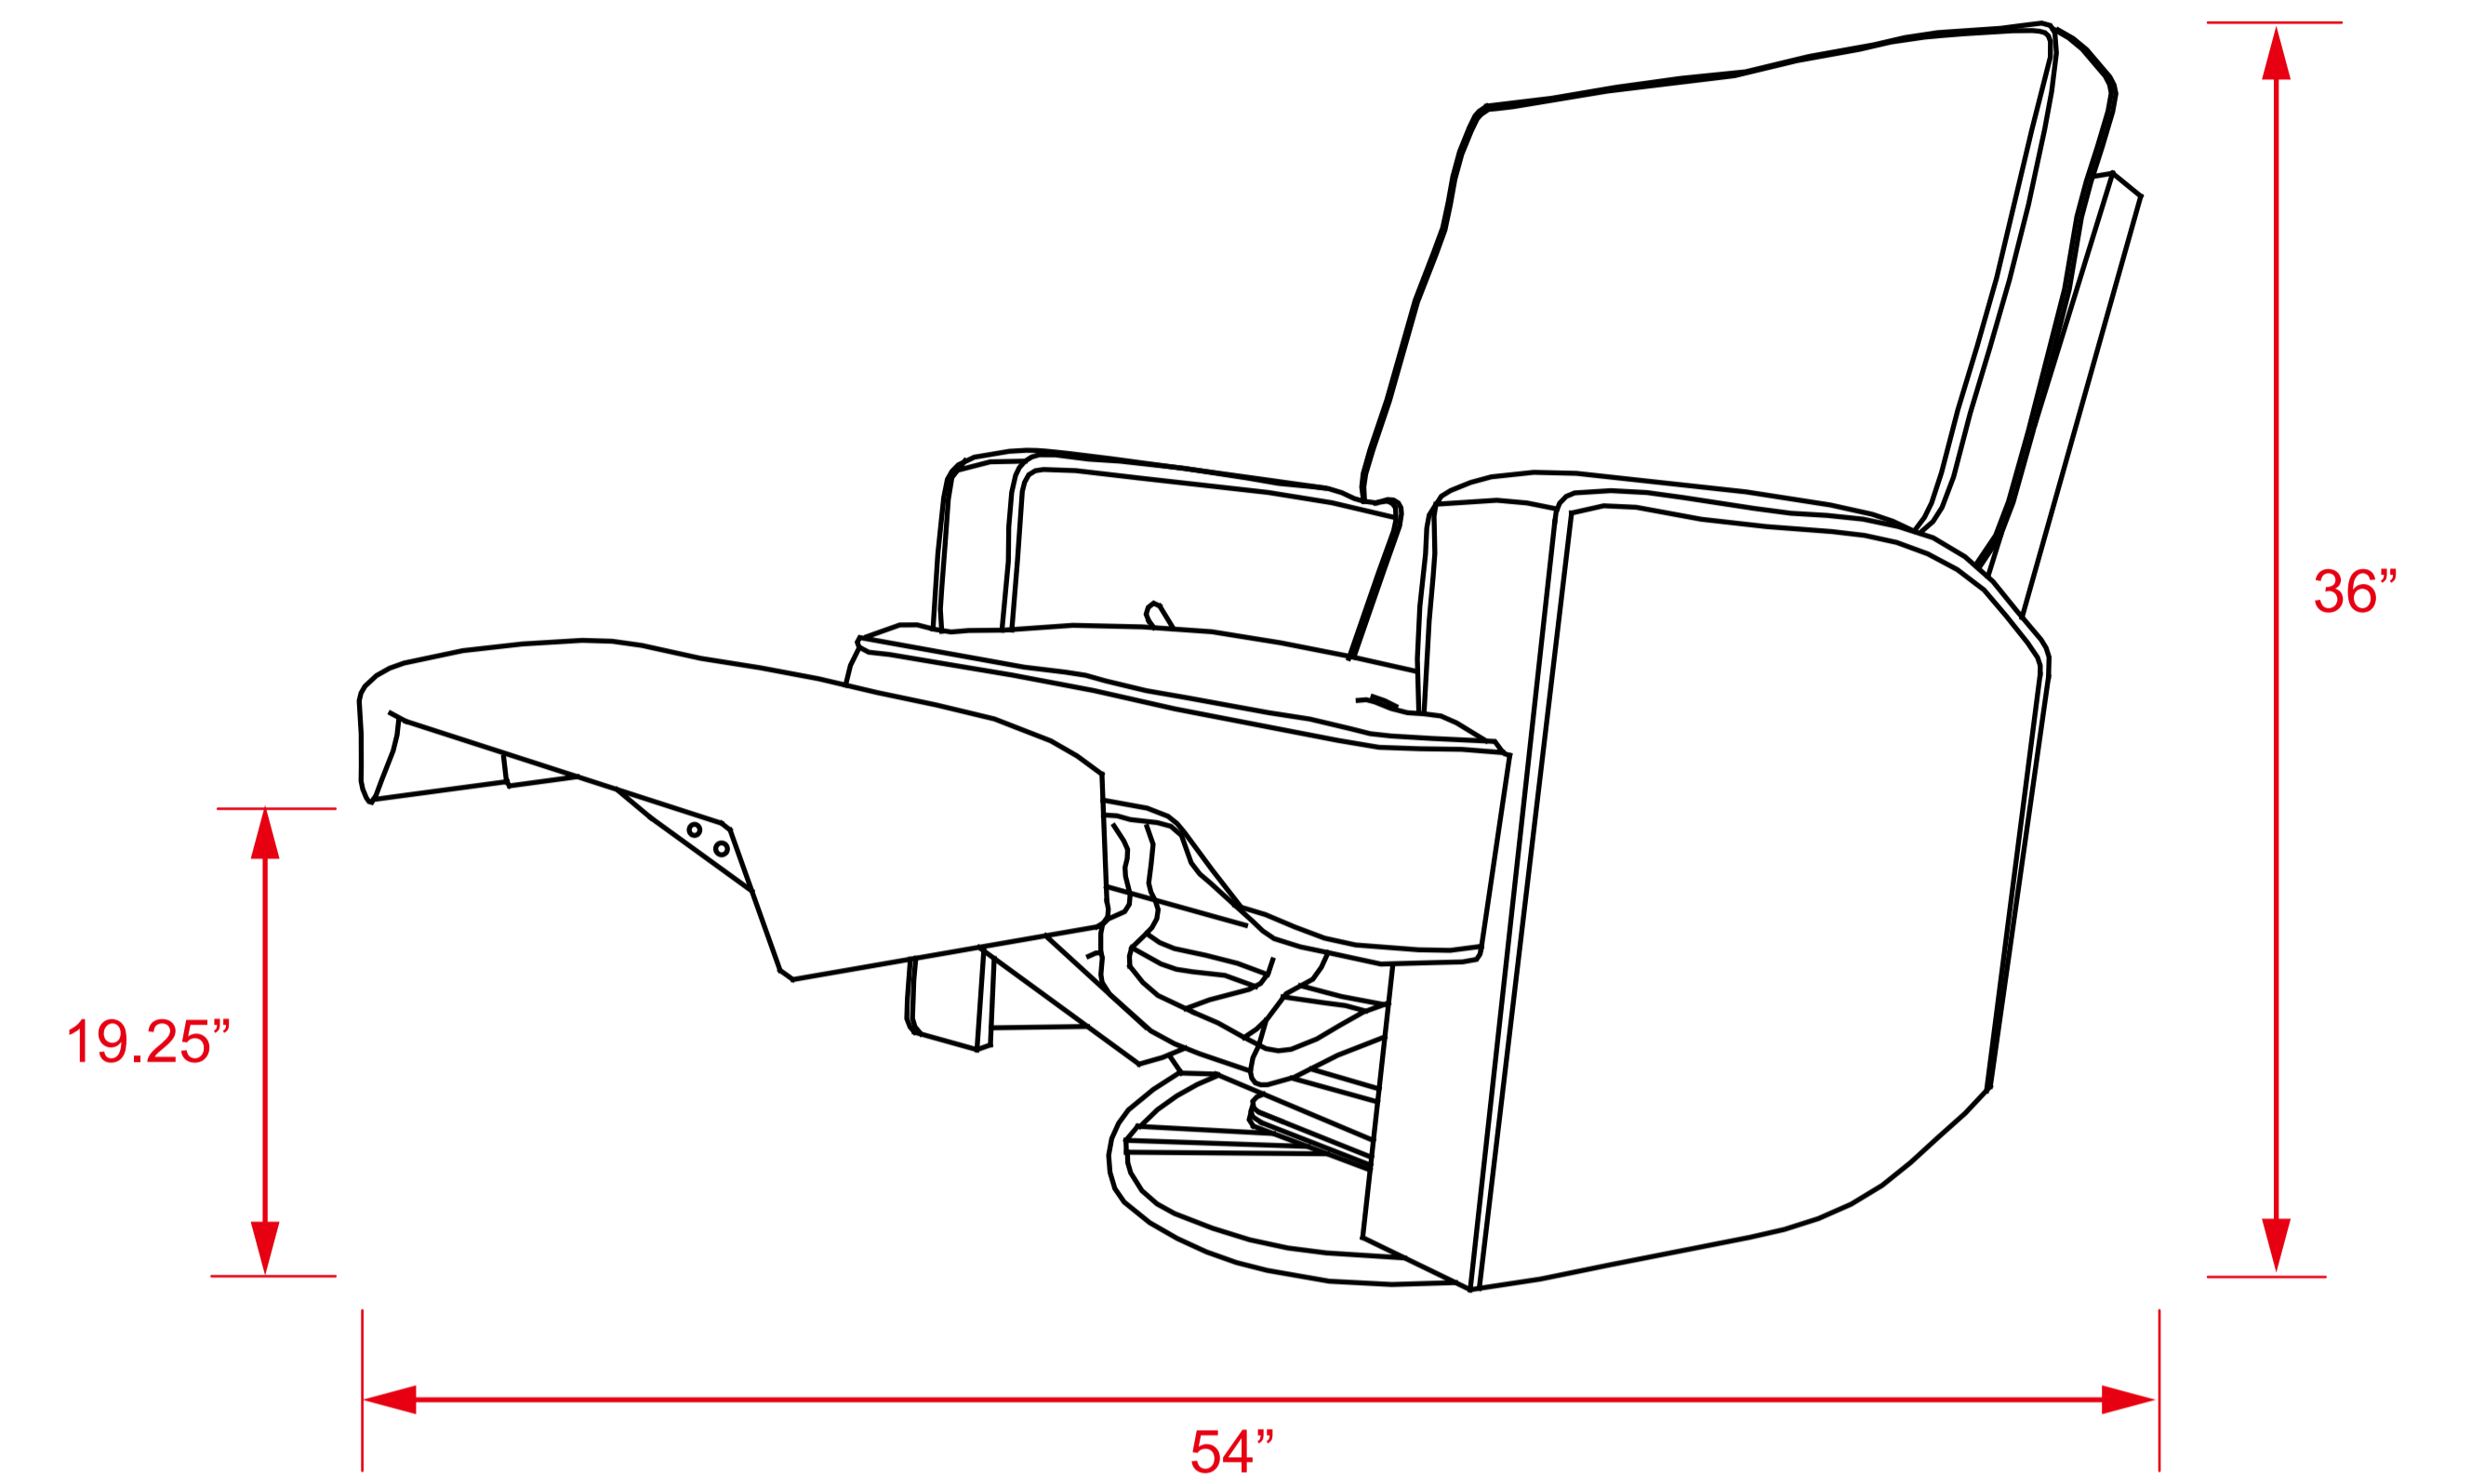

7834SG Swivel Gliding Recliner

32 in. W x 36 in. D x 39.25 in. H
(81.3 cm x 91.4 cm x 99.7 cm)

Partially Opened

Fully Opened