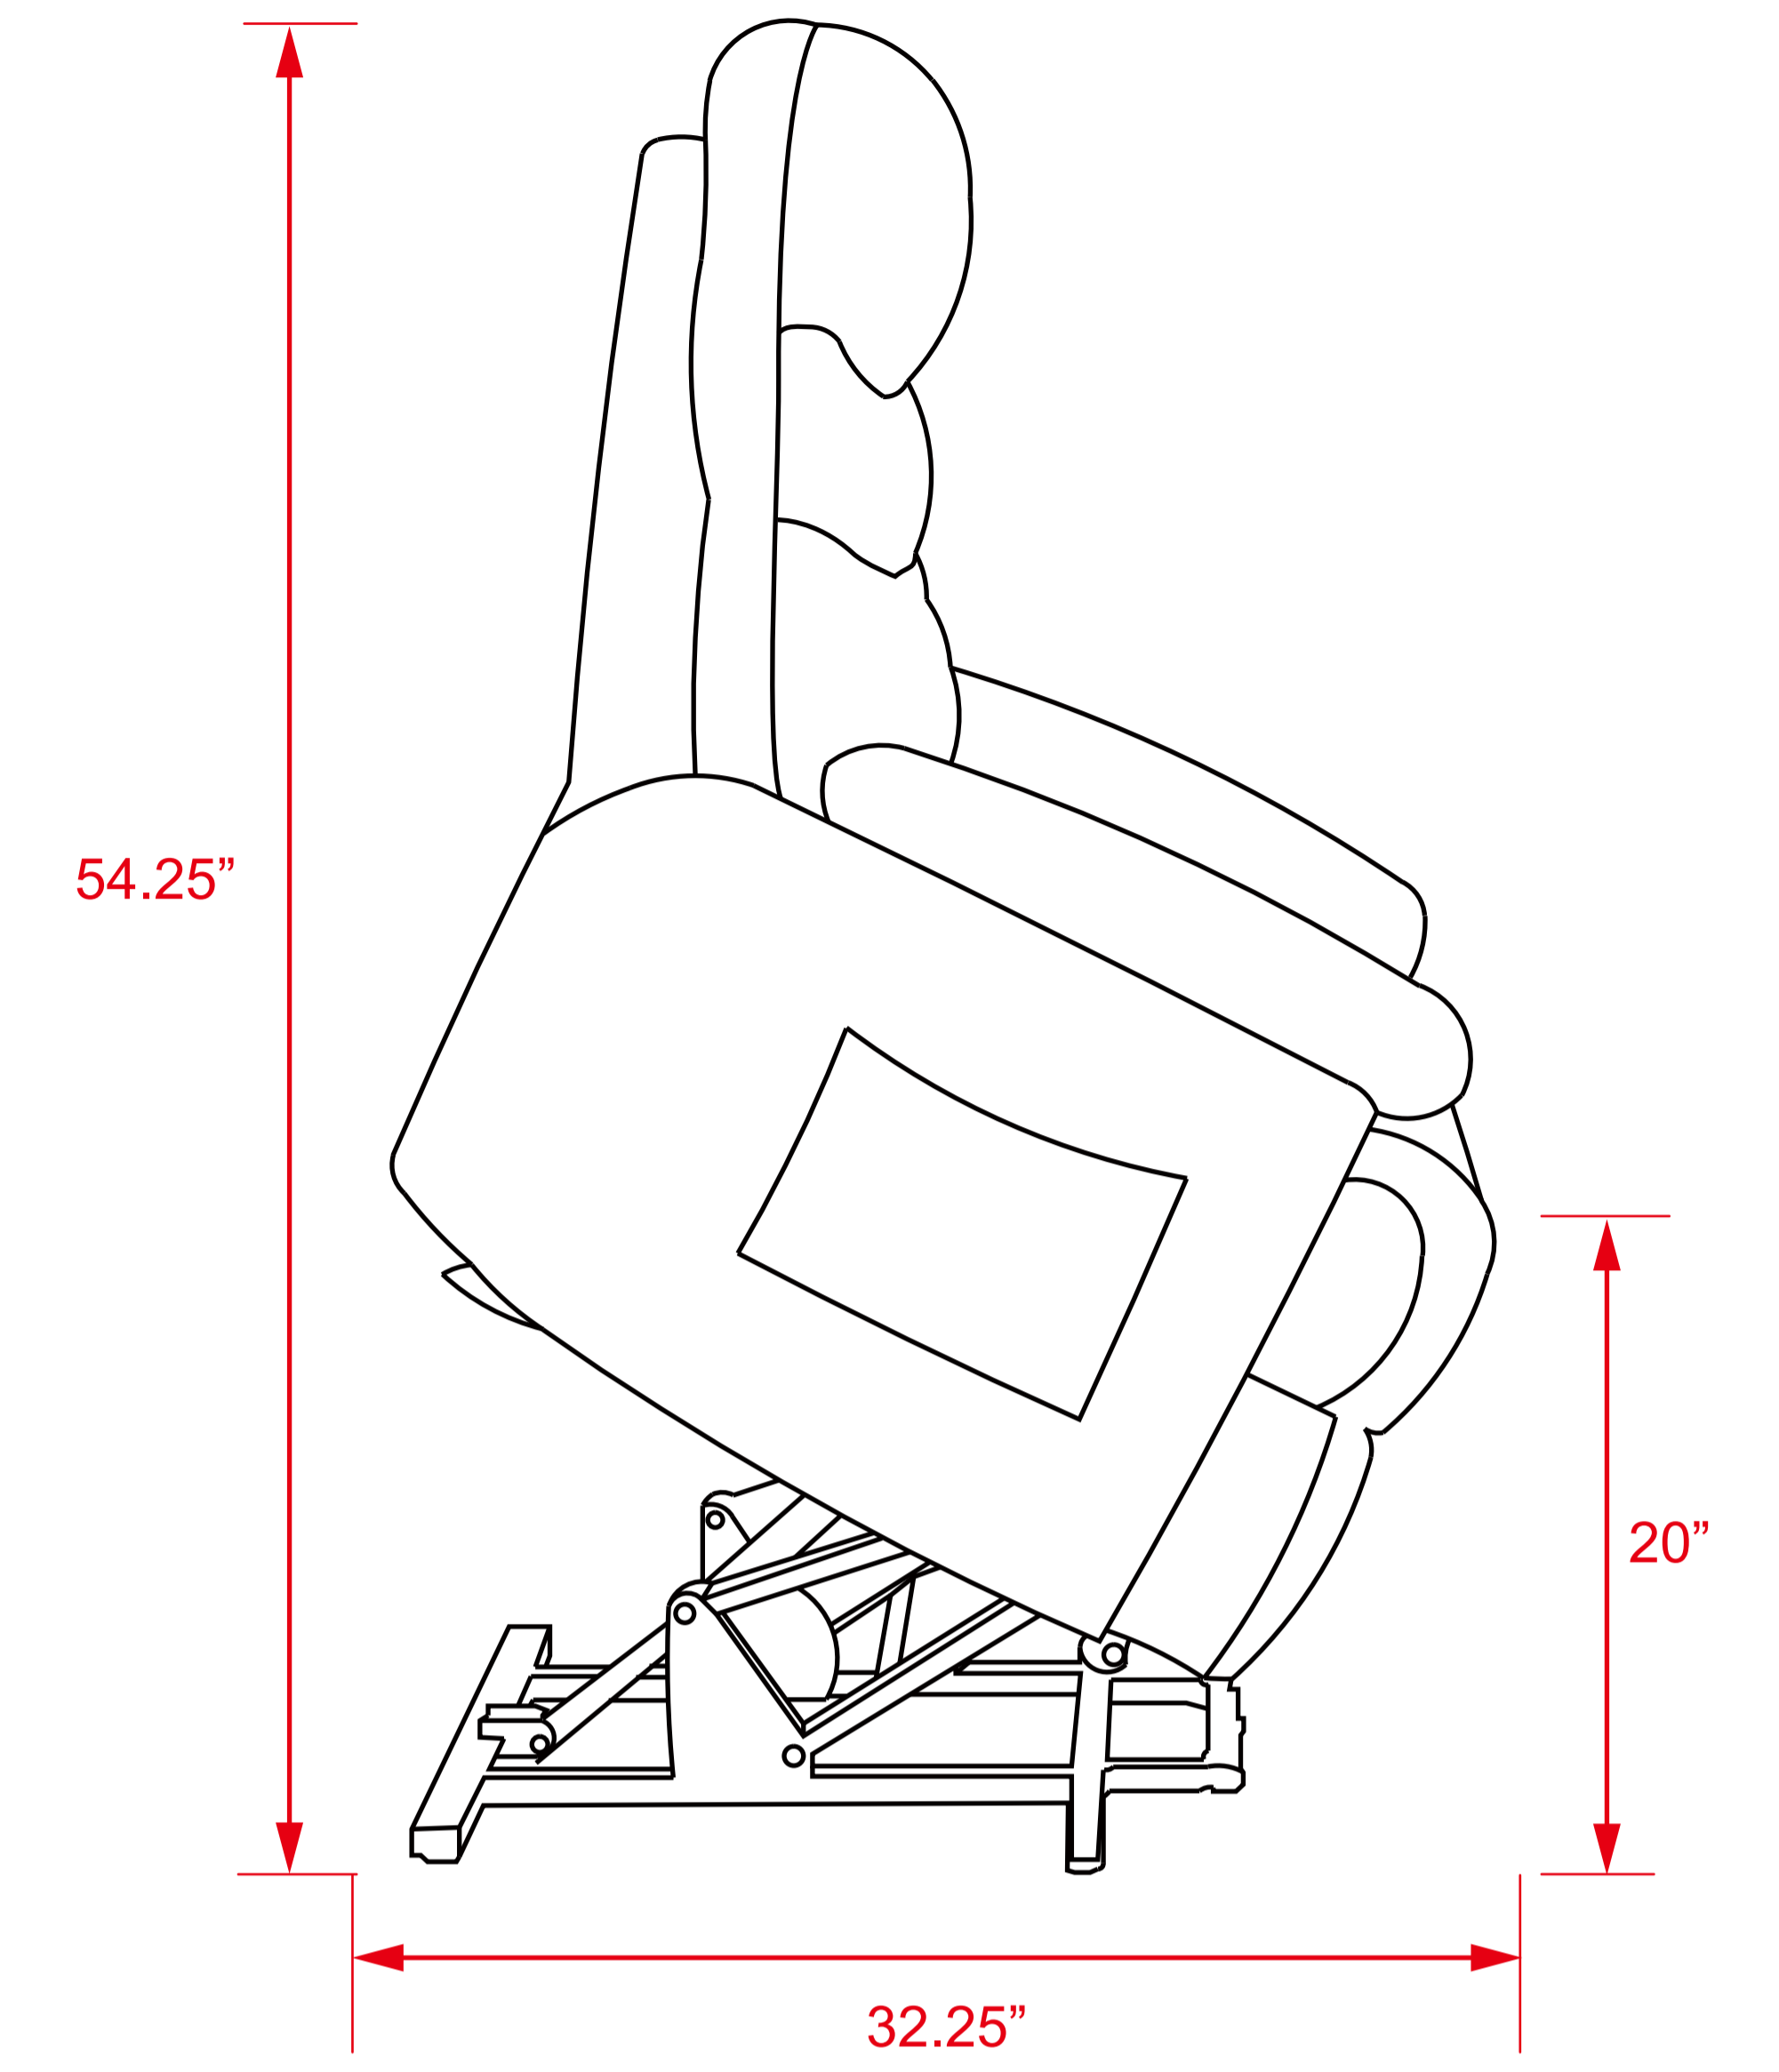

8434 Lift Recliner

33.25 in. W x 37.25 in. D x 40.75 in. H
(84.5 cm x 94.6 cm x 103.5 cm)

Recliner Lifted

Fully Opened