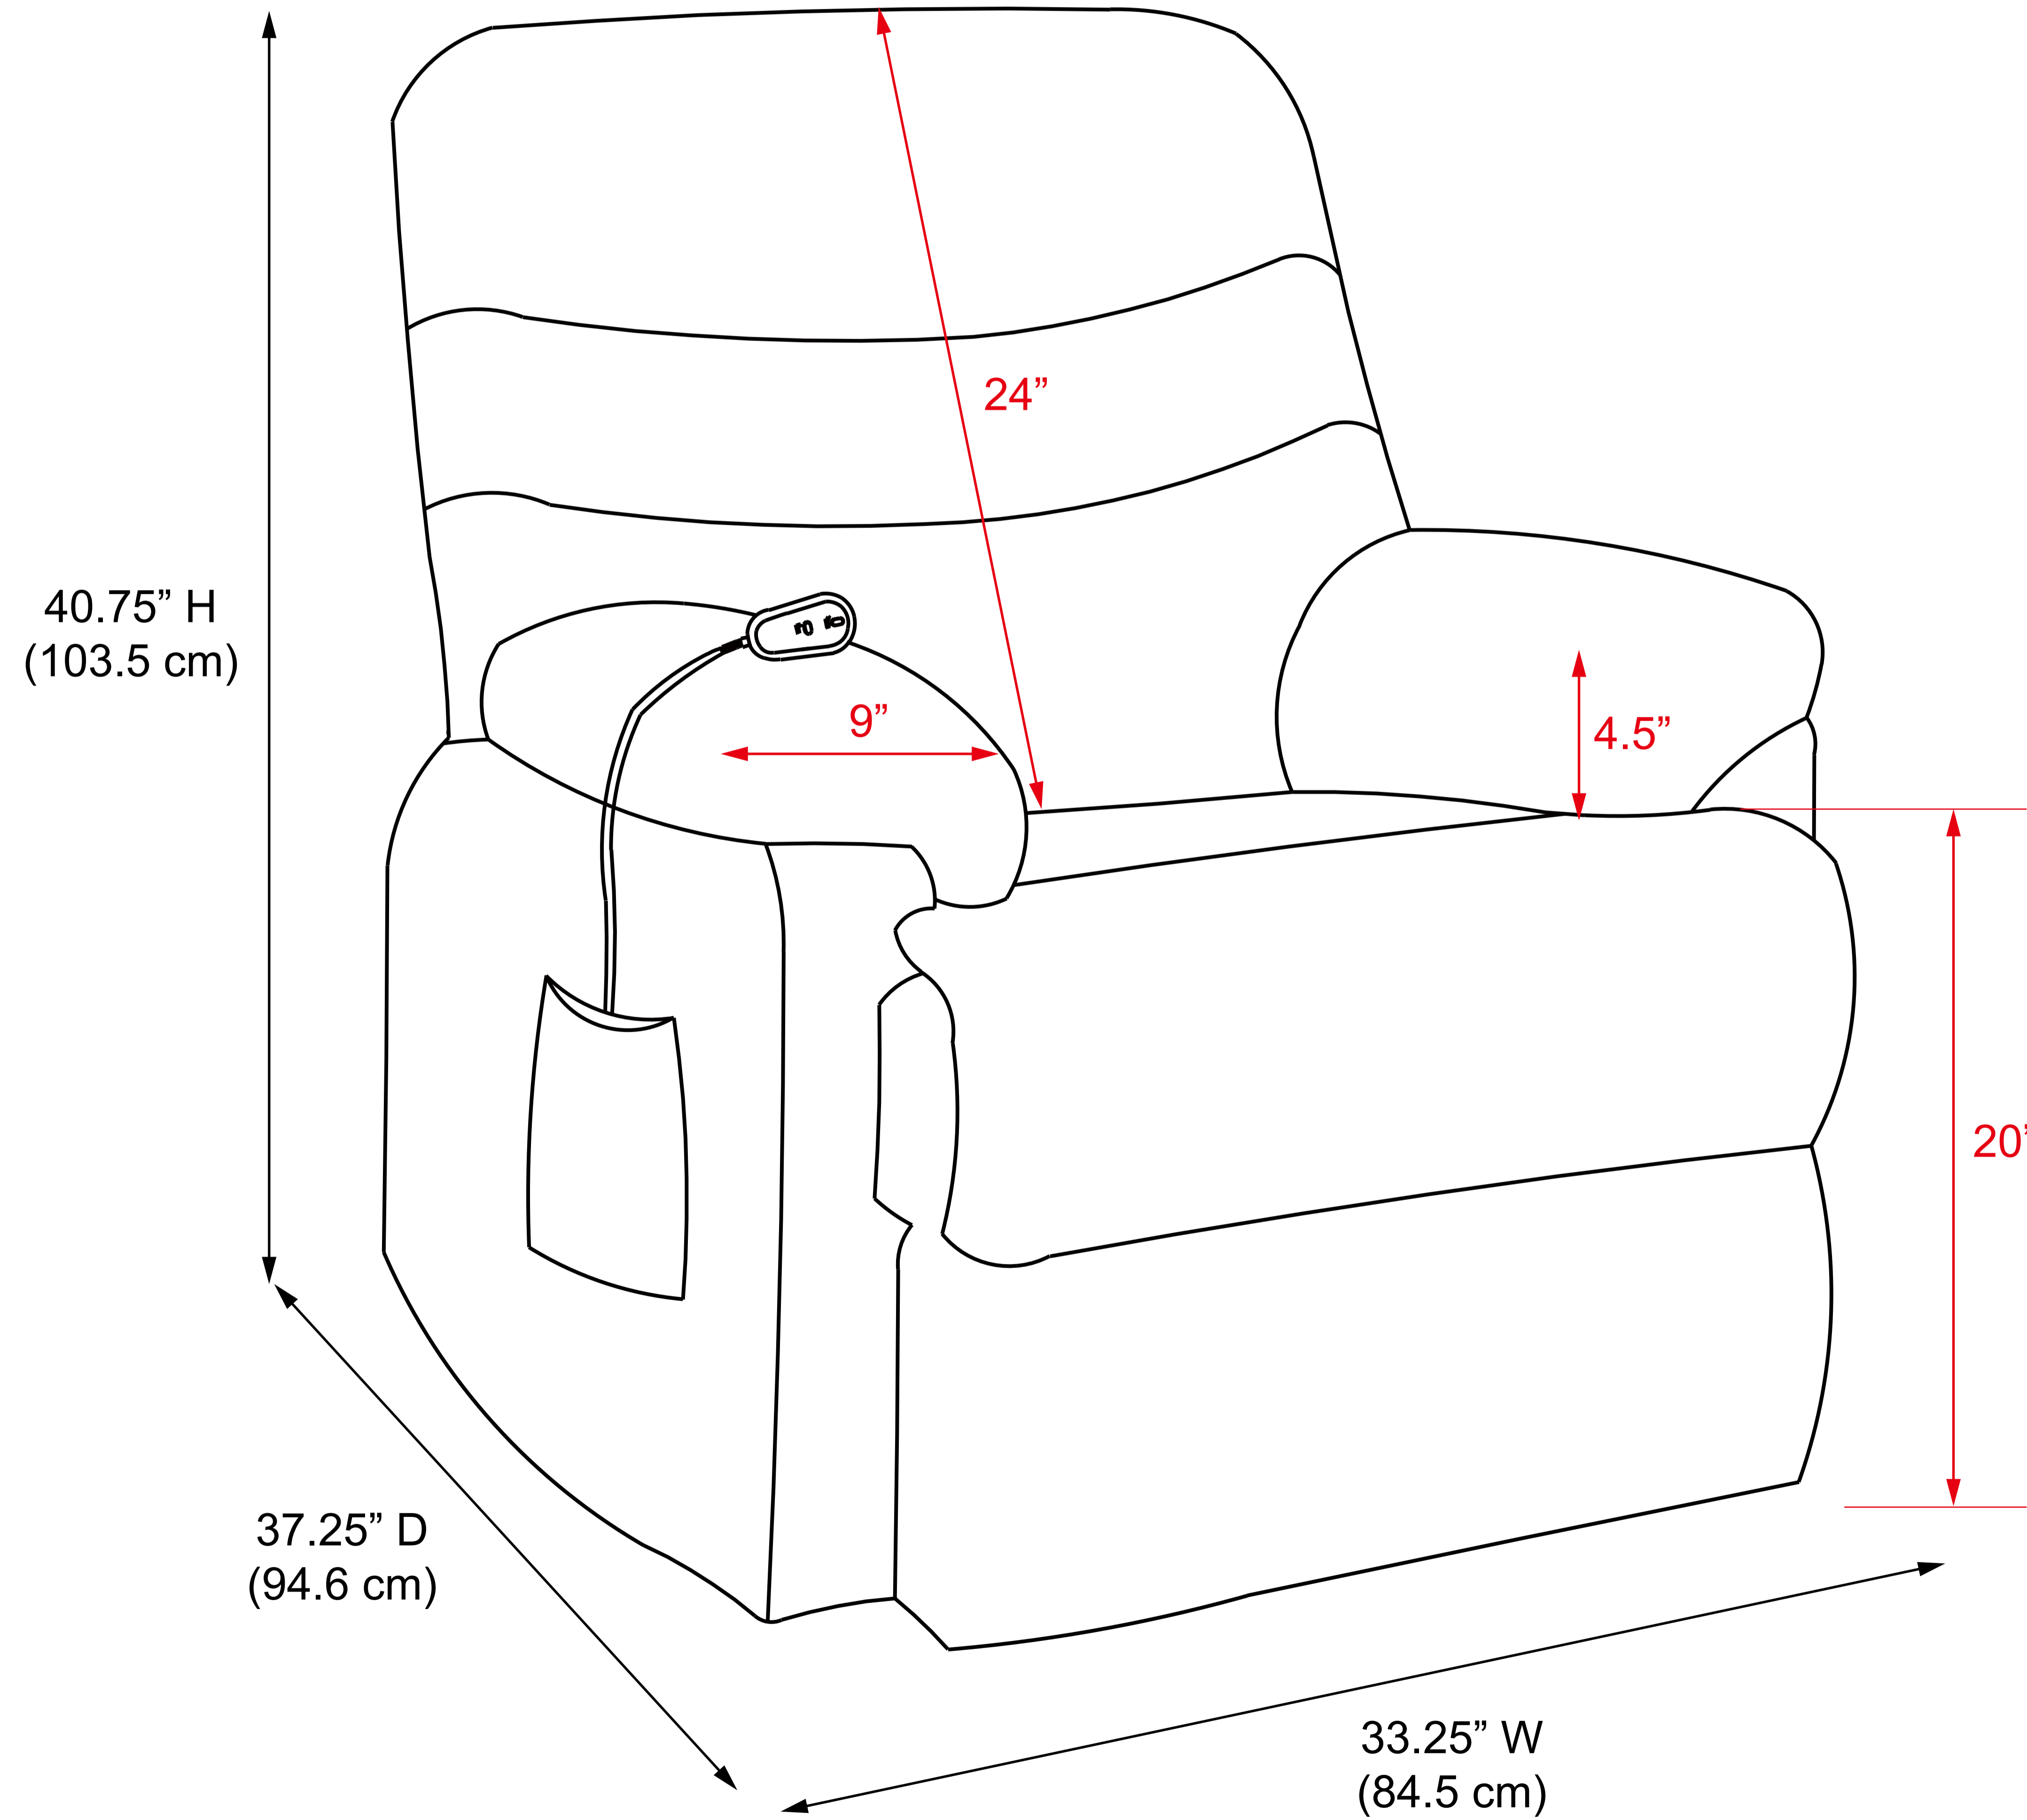

8434 Lift Recliner

33.25 in. W x 37.25 in. D x 40.75 in. H
(84.5 cm x 94.6 cm x 103.5 cm)

Recliner Lifted

Fully Opened