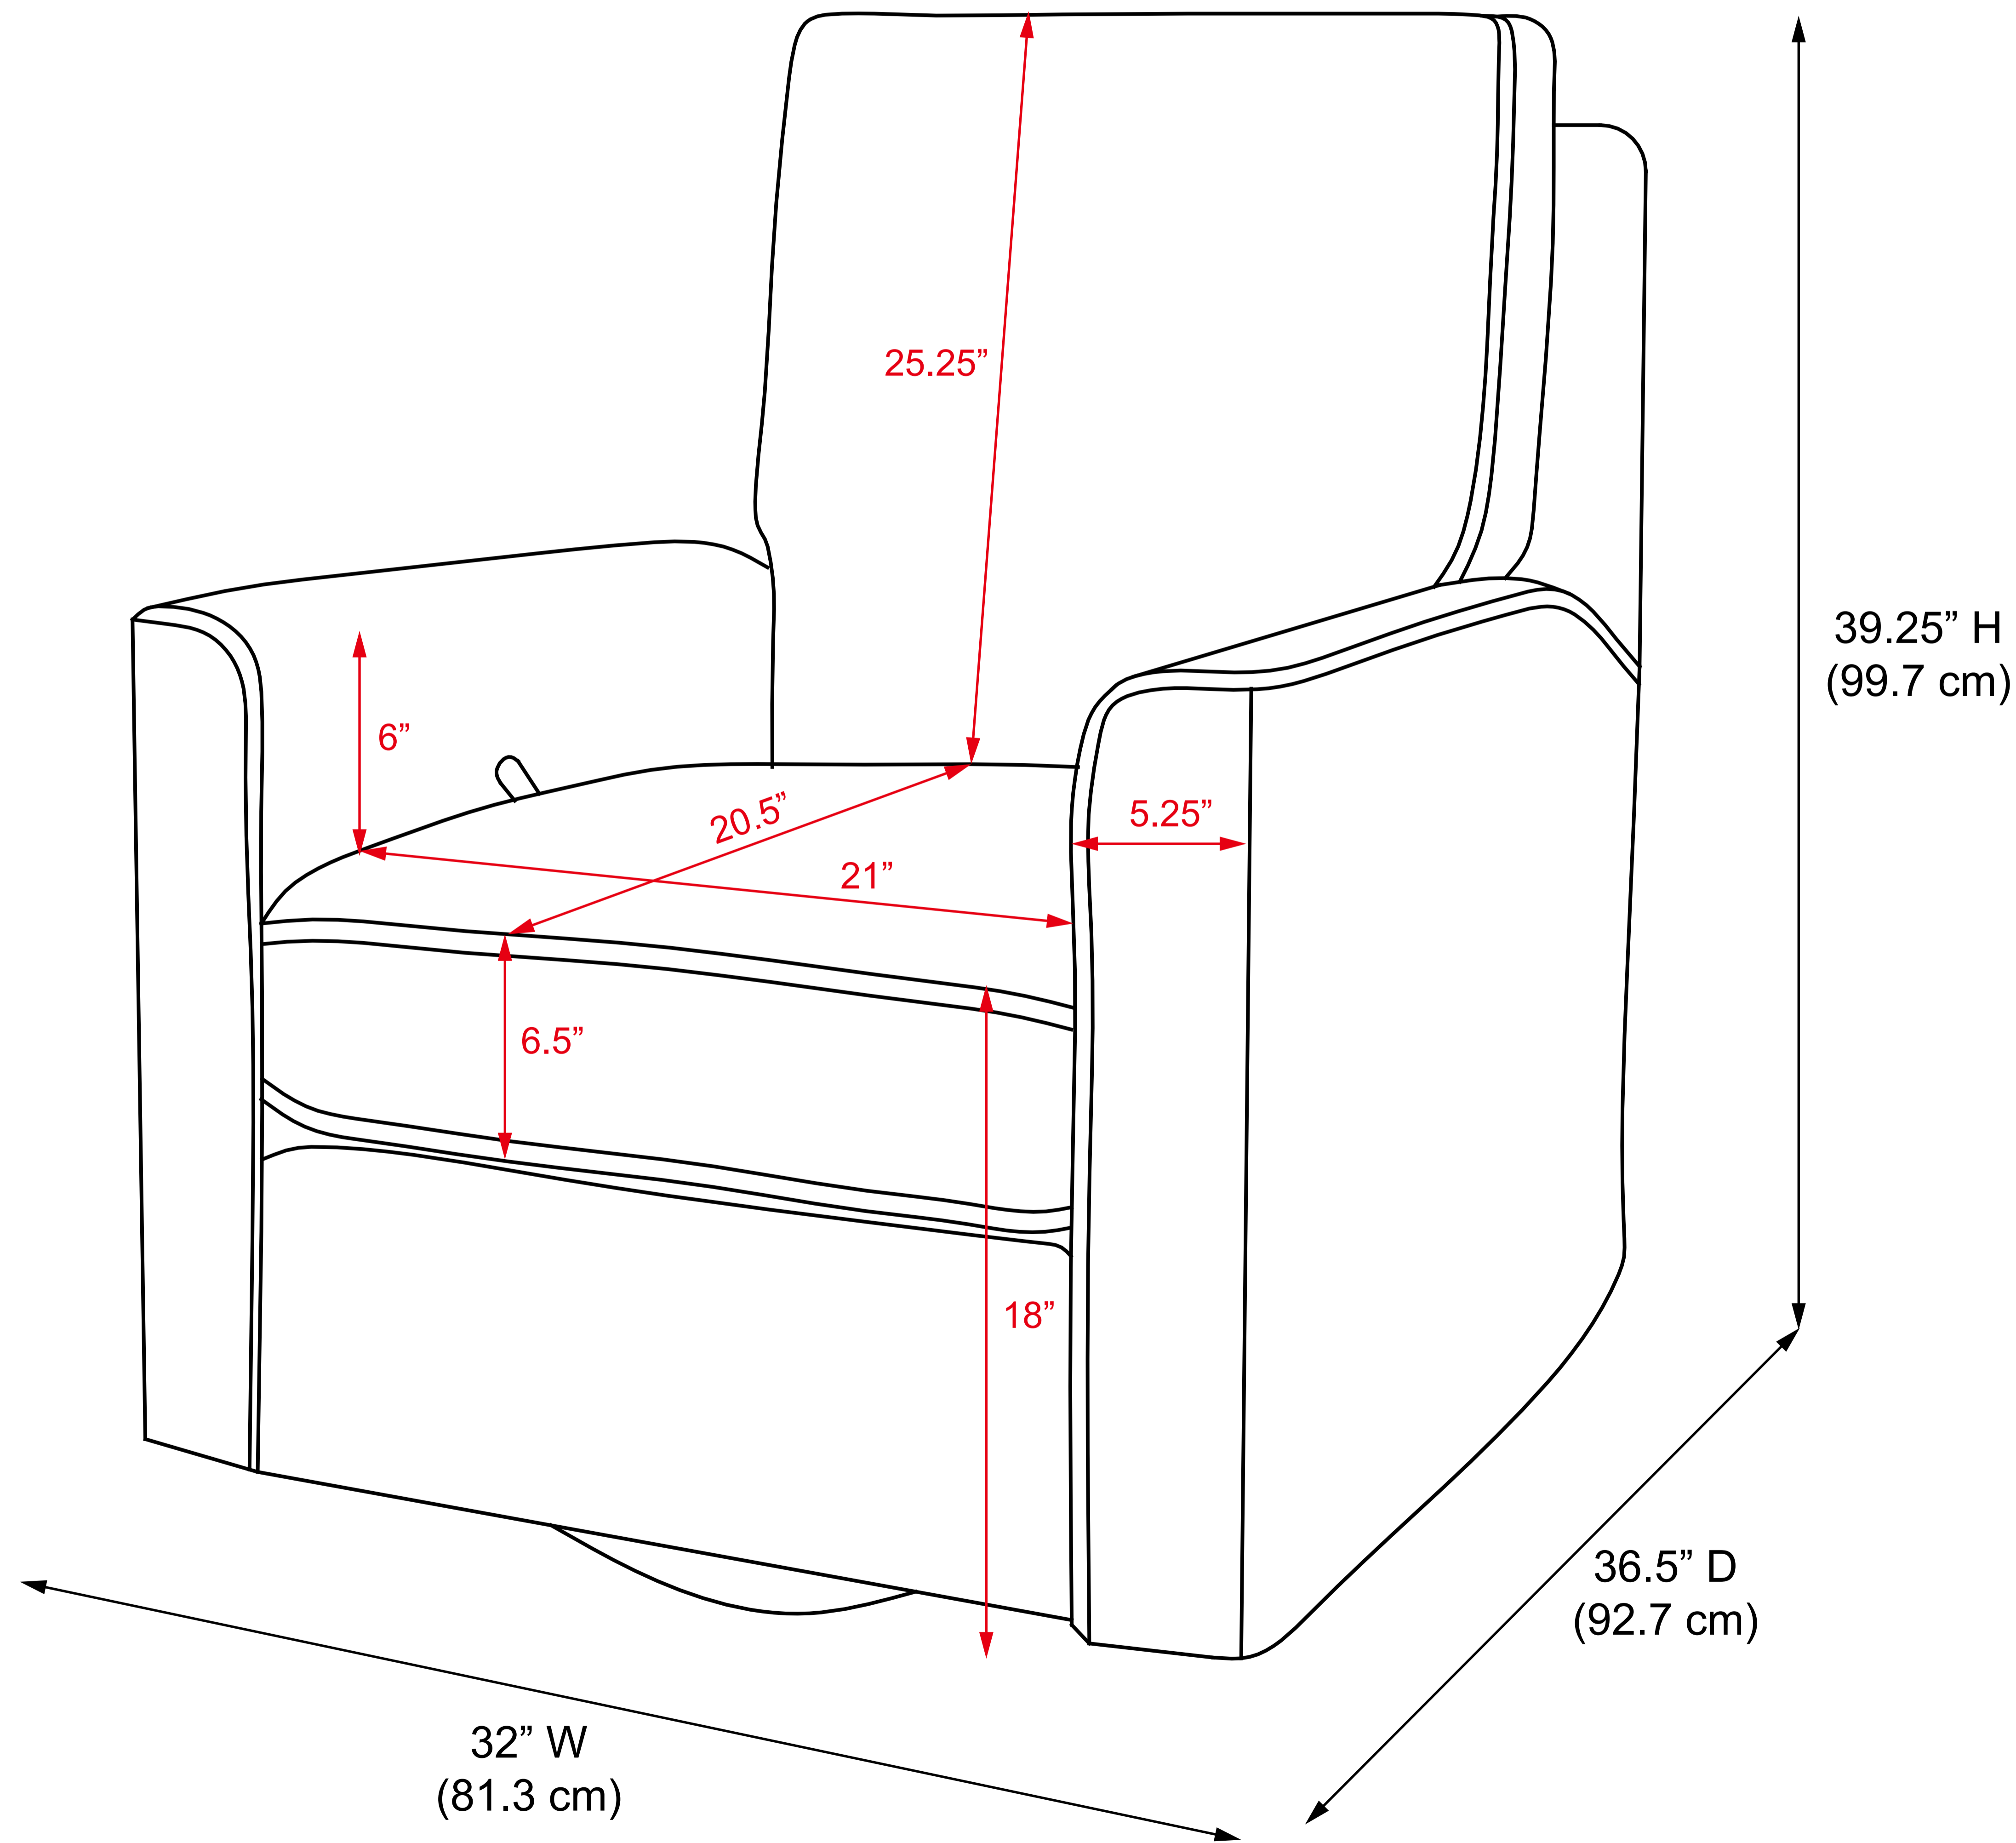

8166 Swivel Gliding Recliner

32 in. W x 36.5 in. D x 39.25 in. H
(81.3 cm x 92.7 cm x 99.7 cm)

Partially Opened

Fully Opened