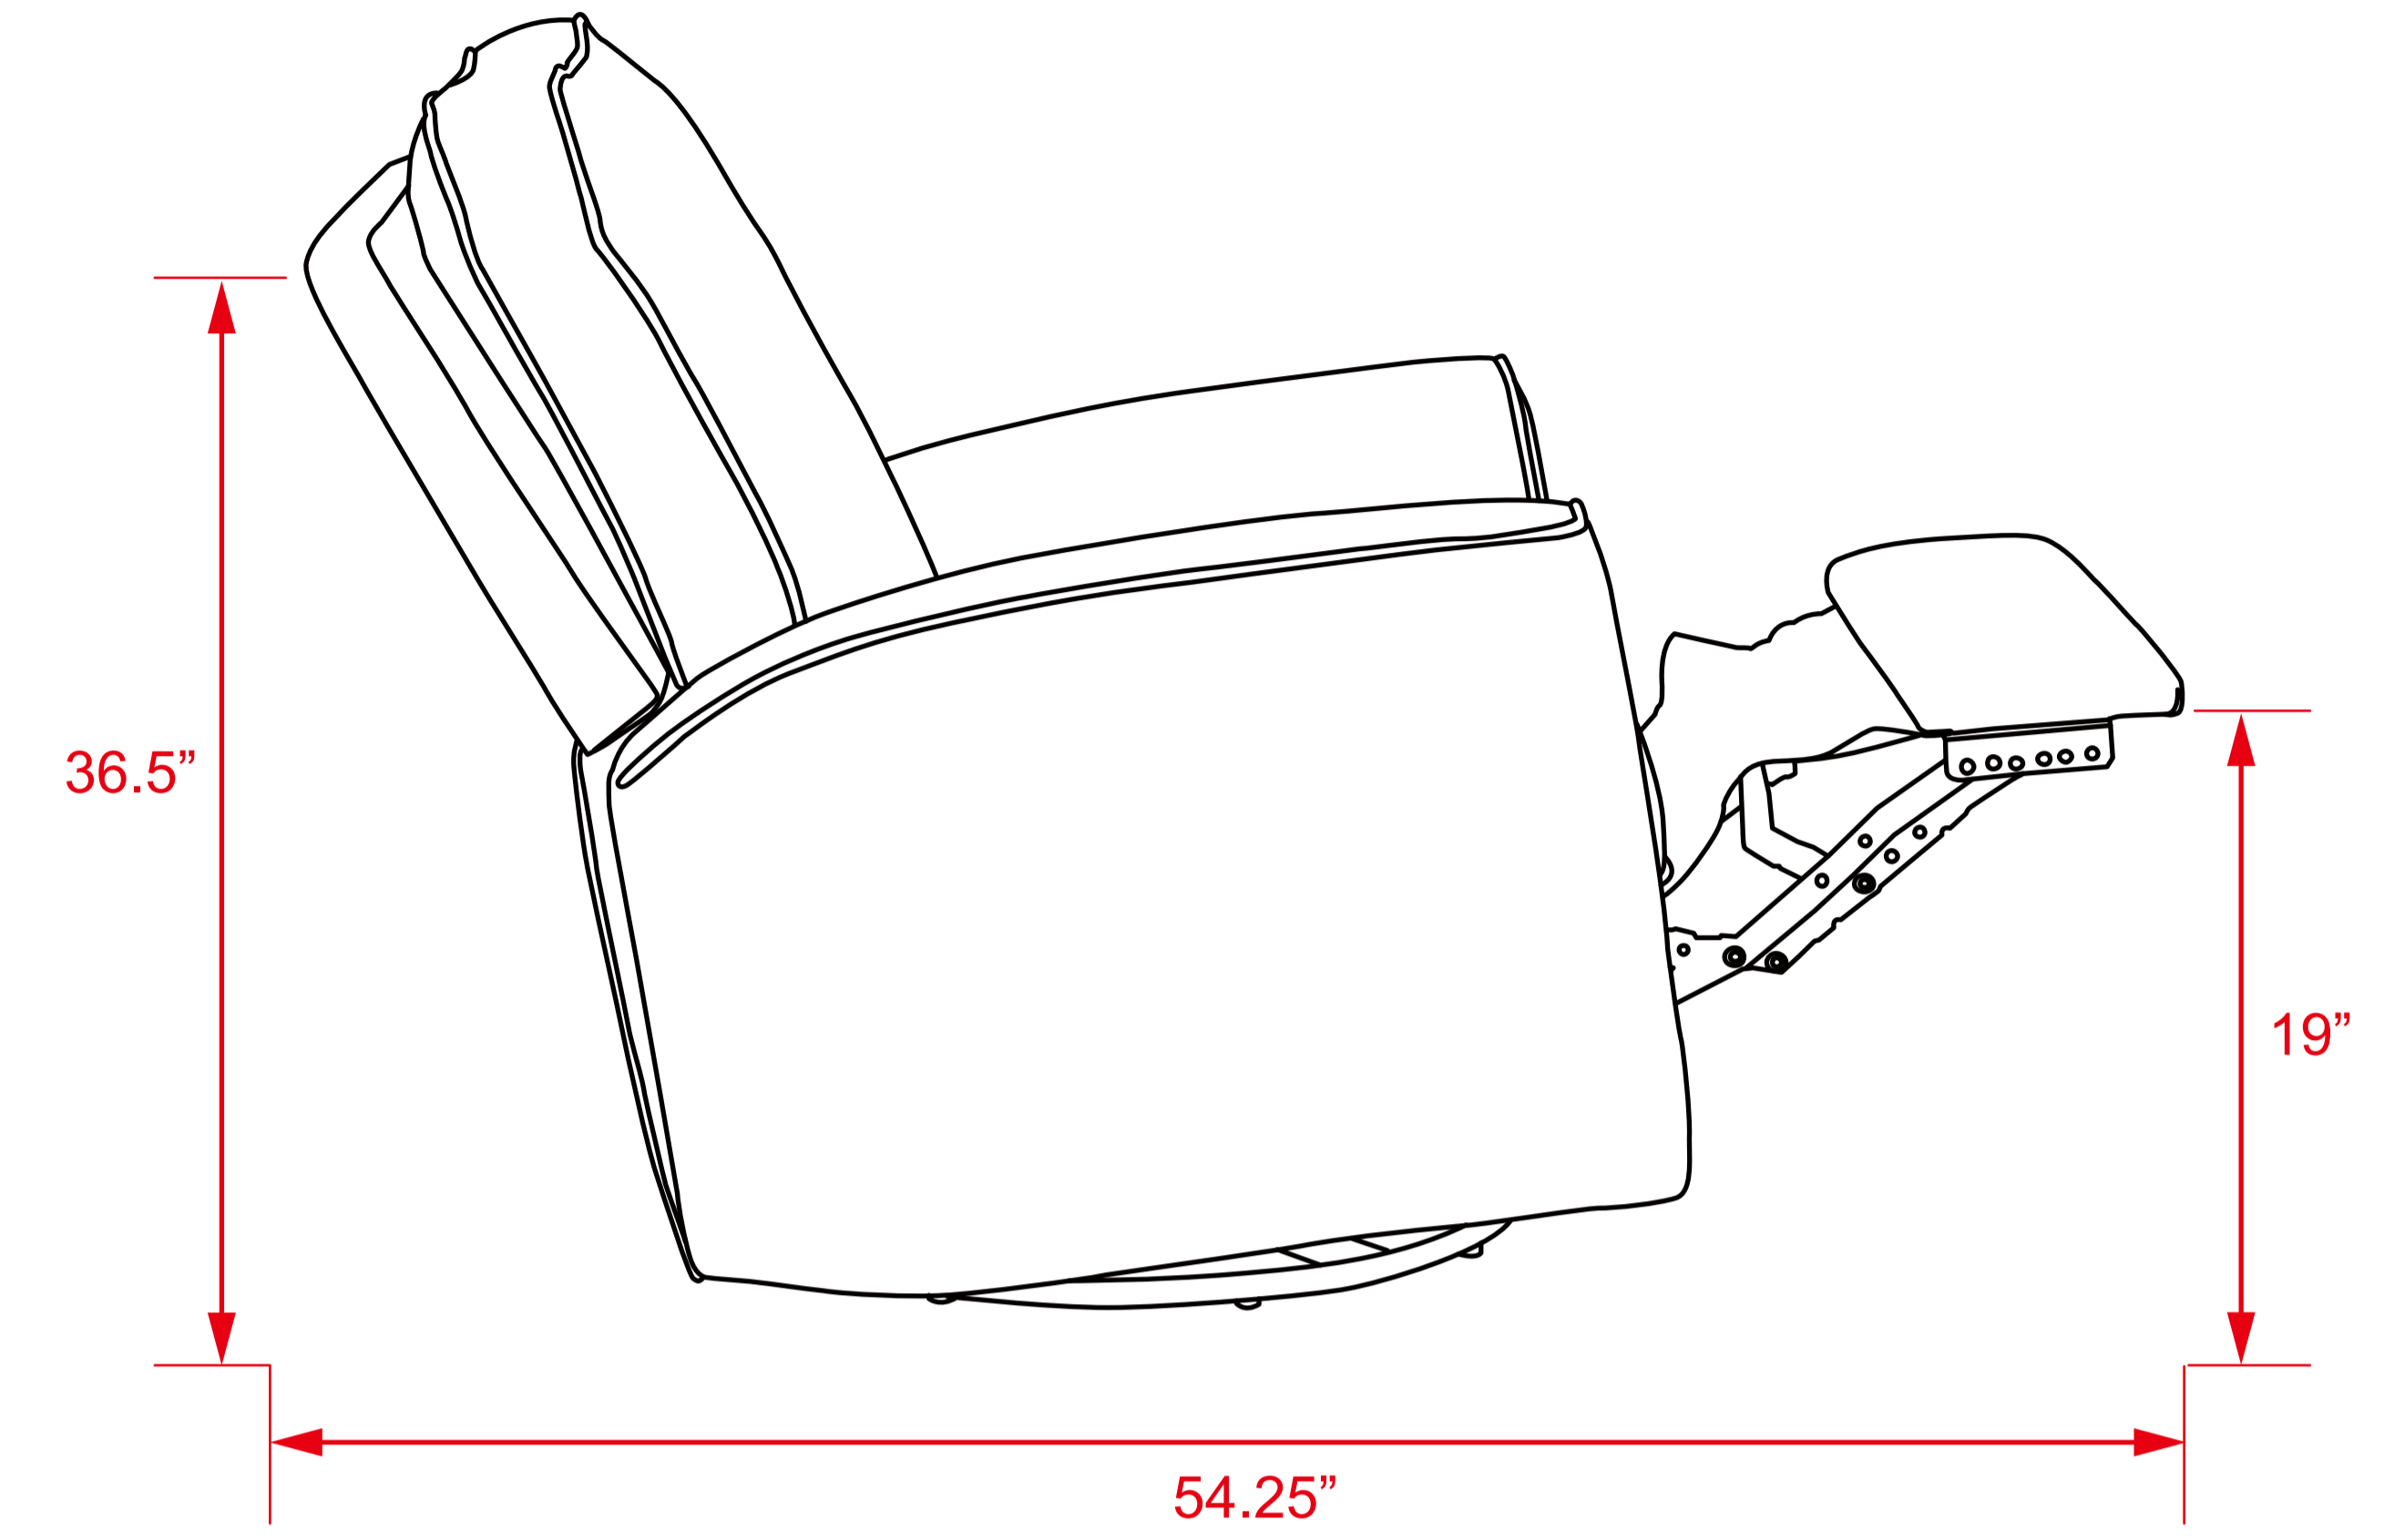

8166 Swivel Gliding Recliner

32 in. W x 36.5 in. D x 39.25 in. H
(81.3 cm x 92.7 cm x 99.7 cm)

Partially Opened

Fully Opened