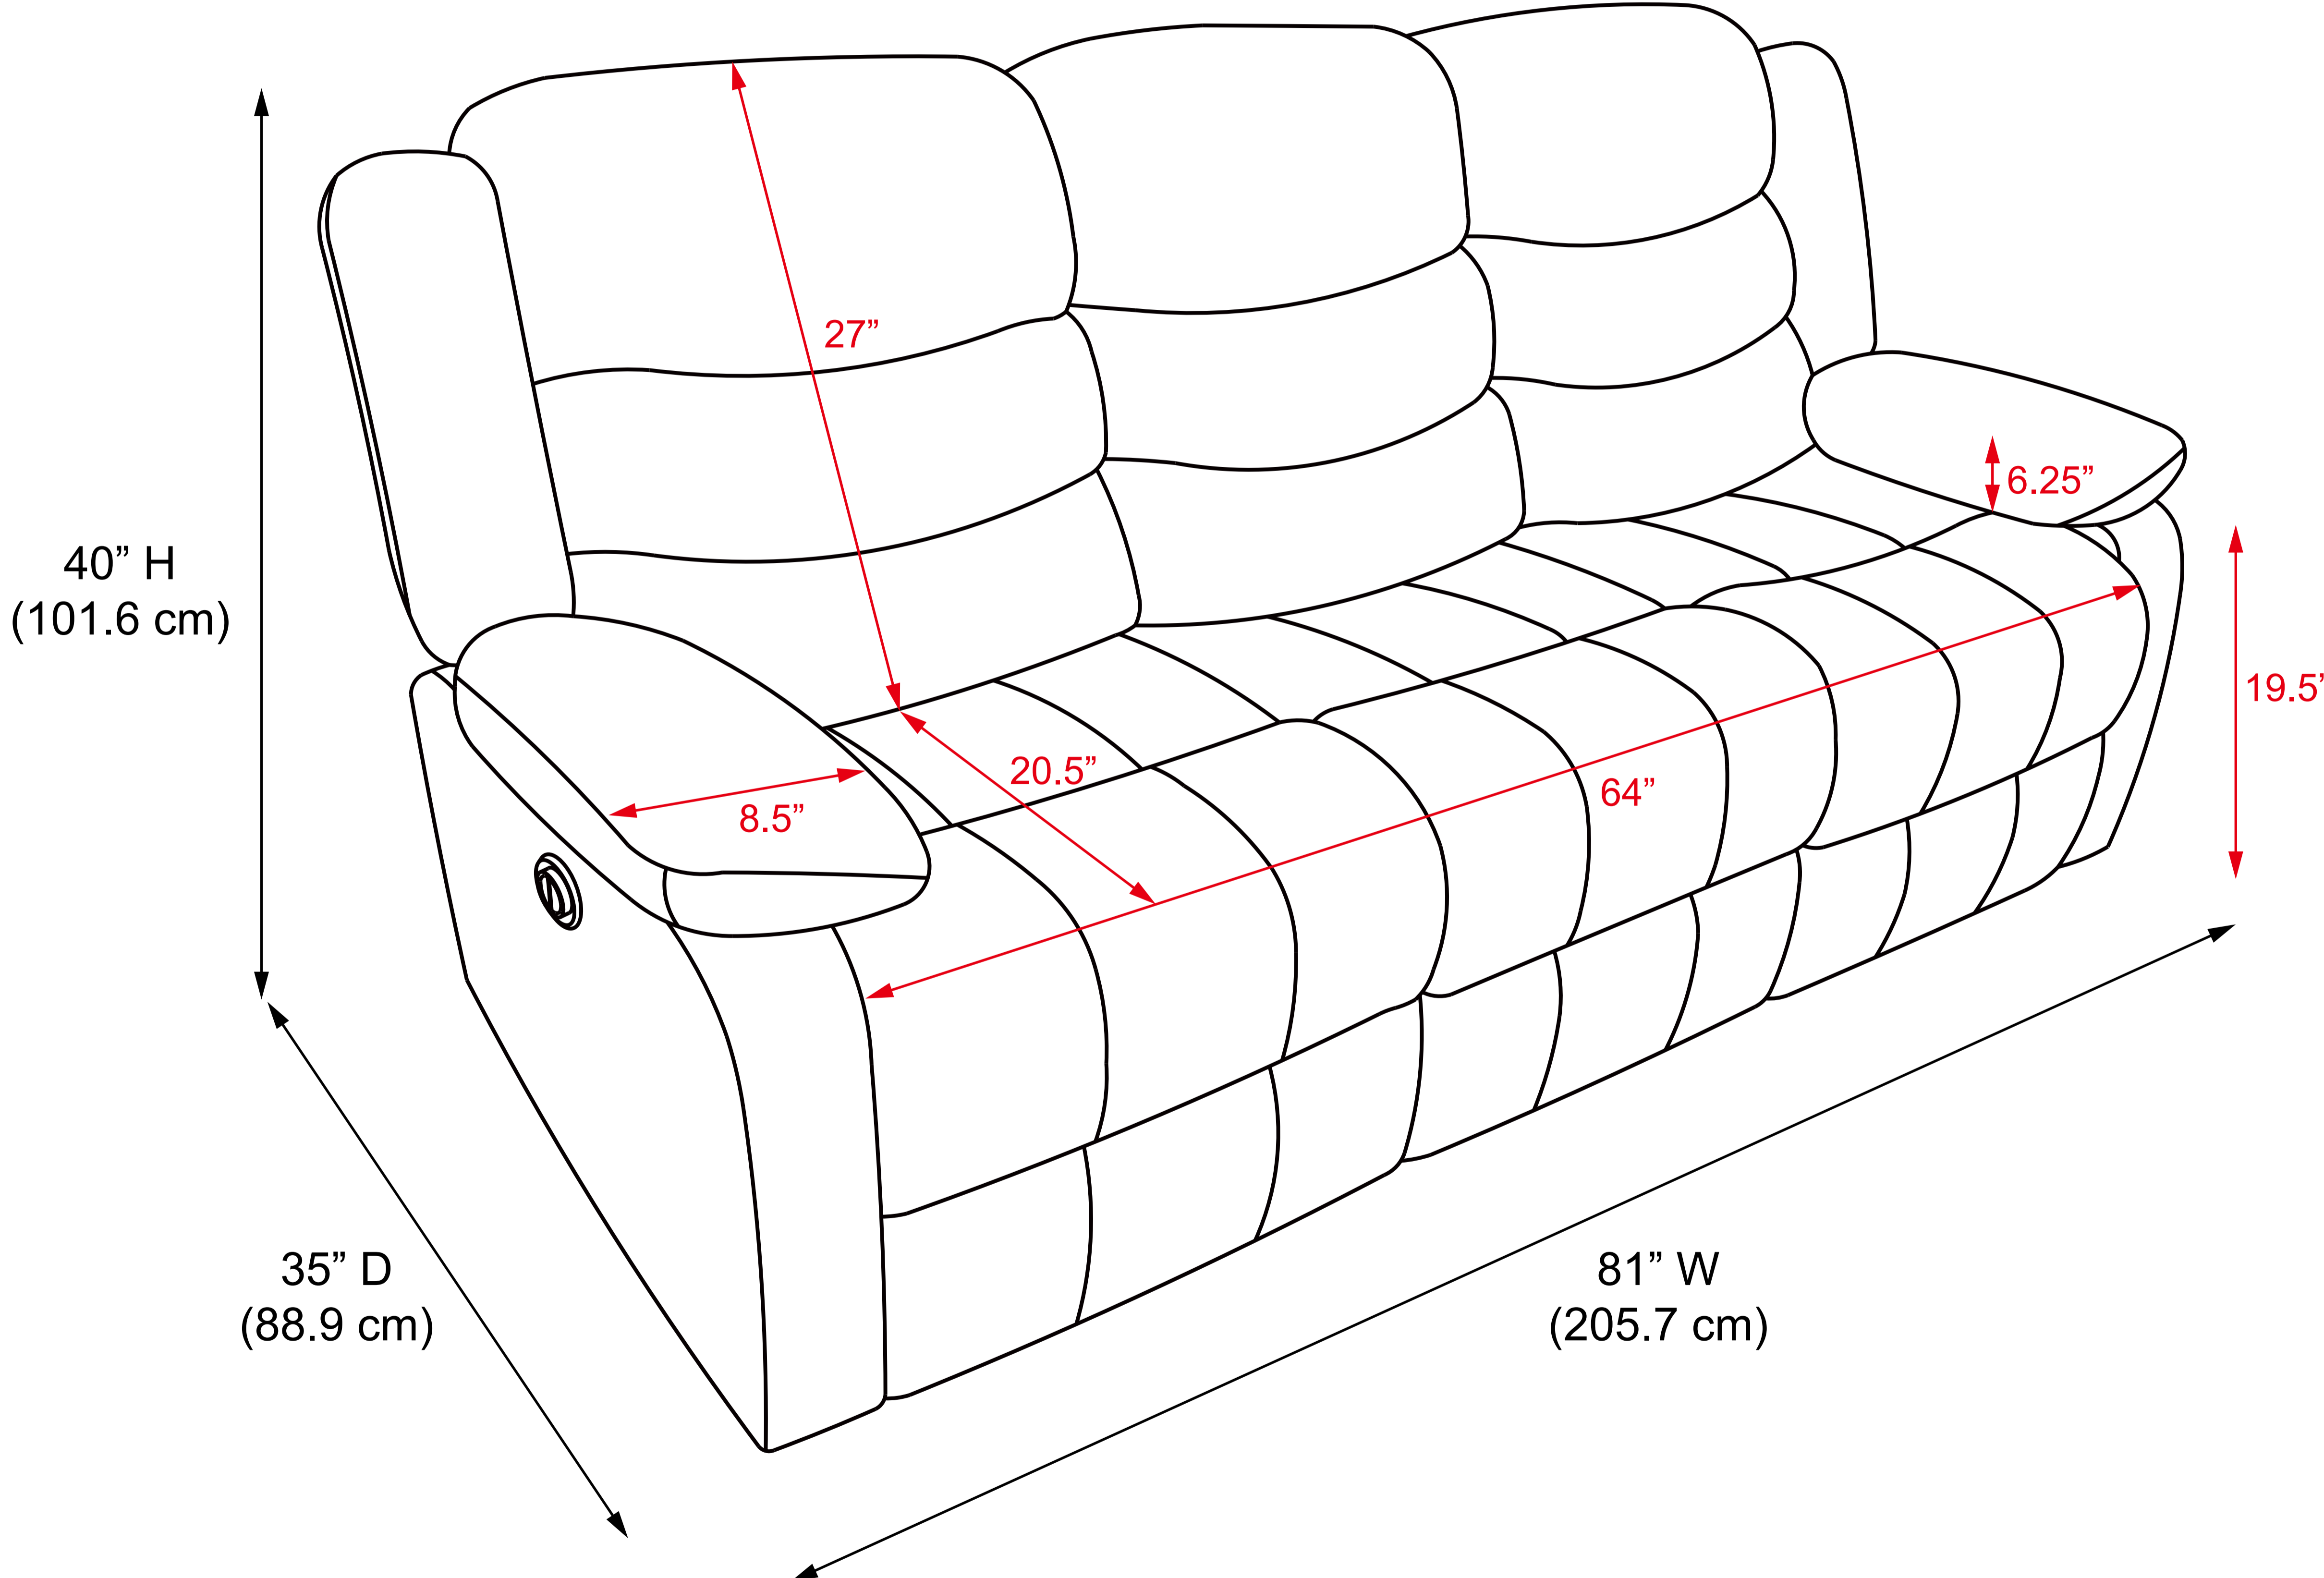

**8676-SF Recliner Sofa**

81 in. W x 35 in. D x 40 in. H  
(205.7 cm x 88.9 cm x 101.6 cm)

Partially Opened

Fully Opened