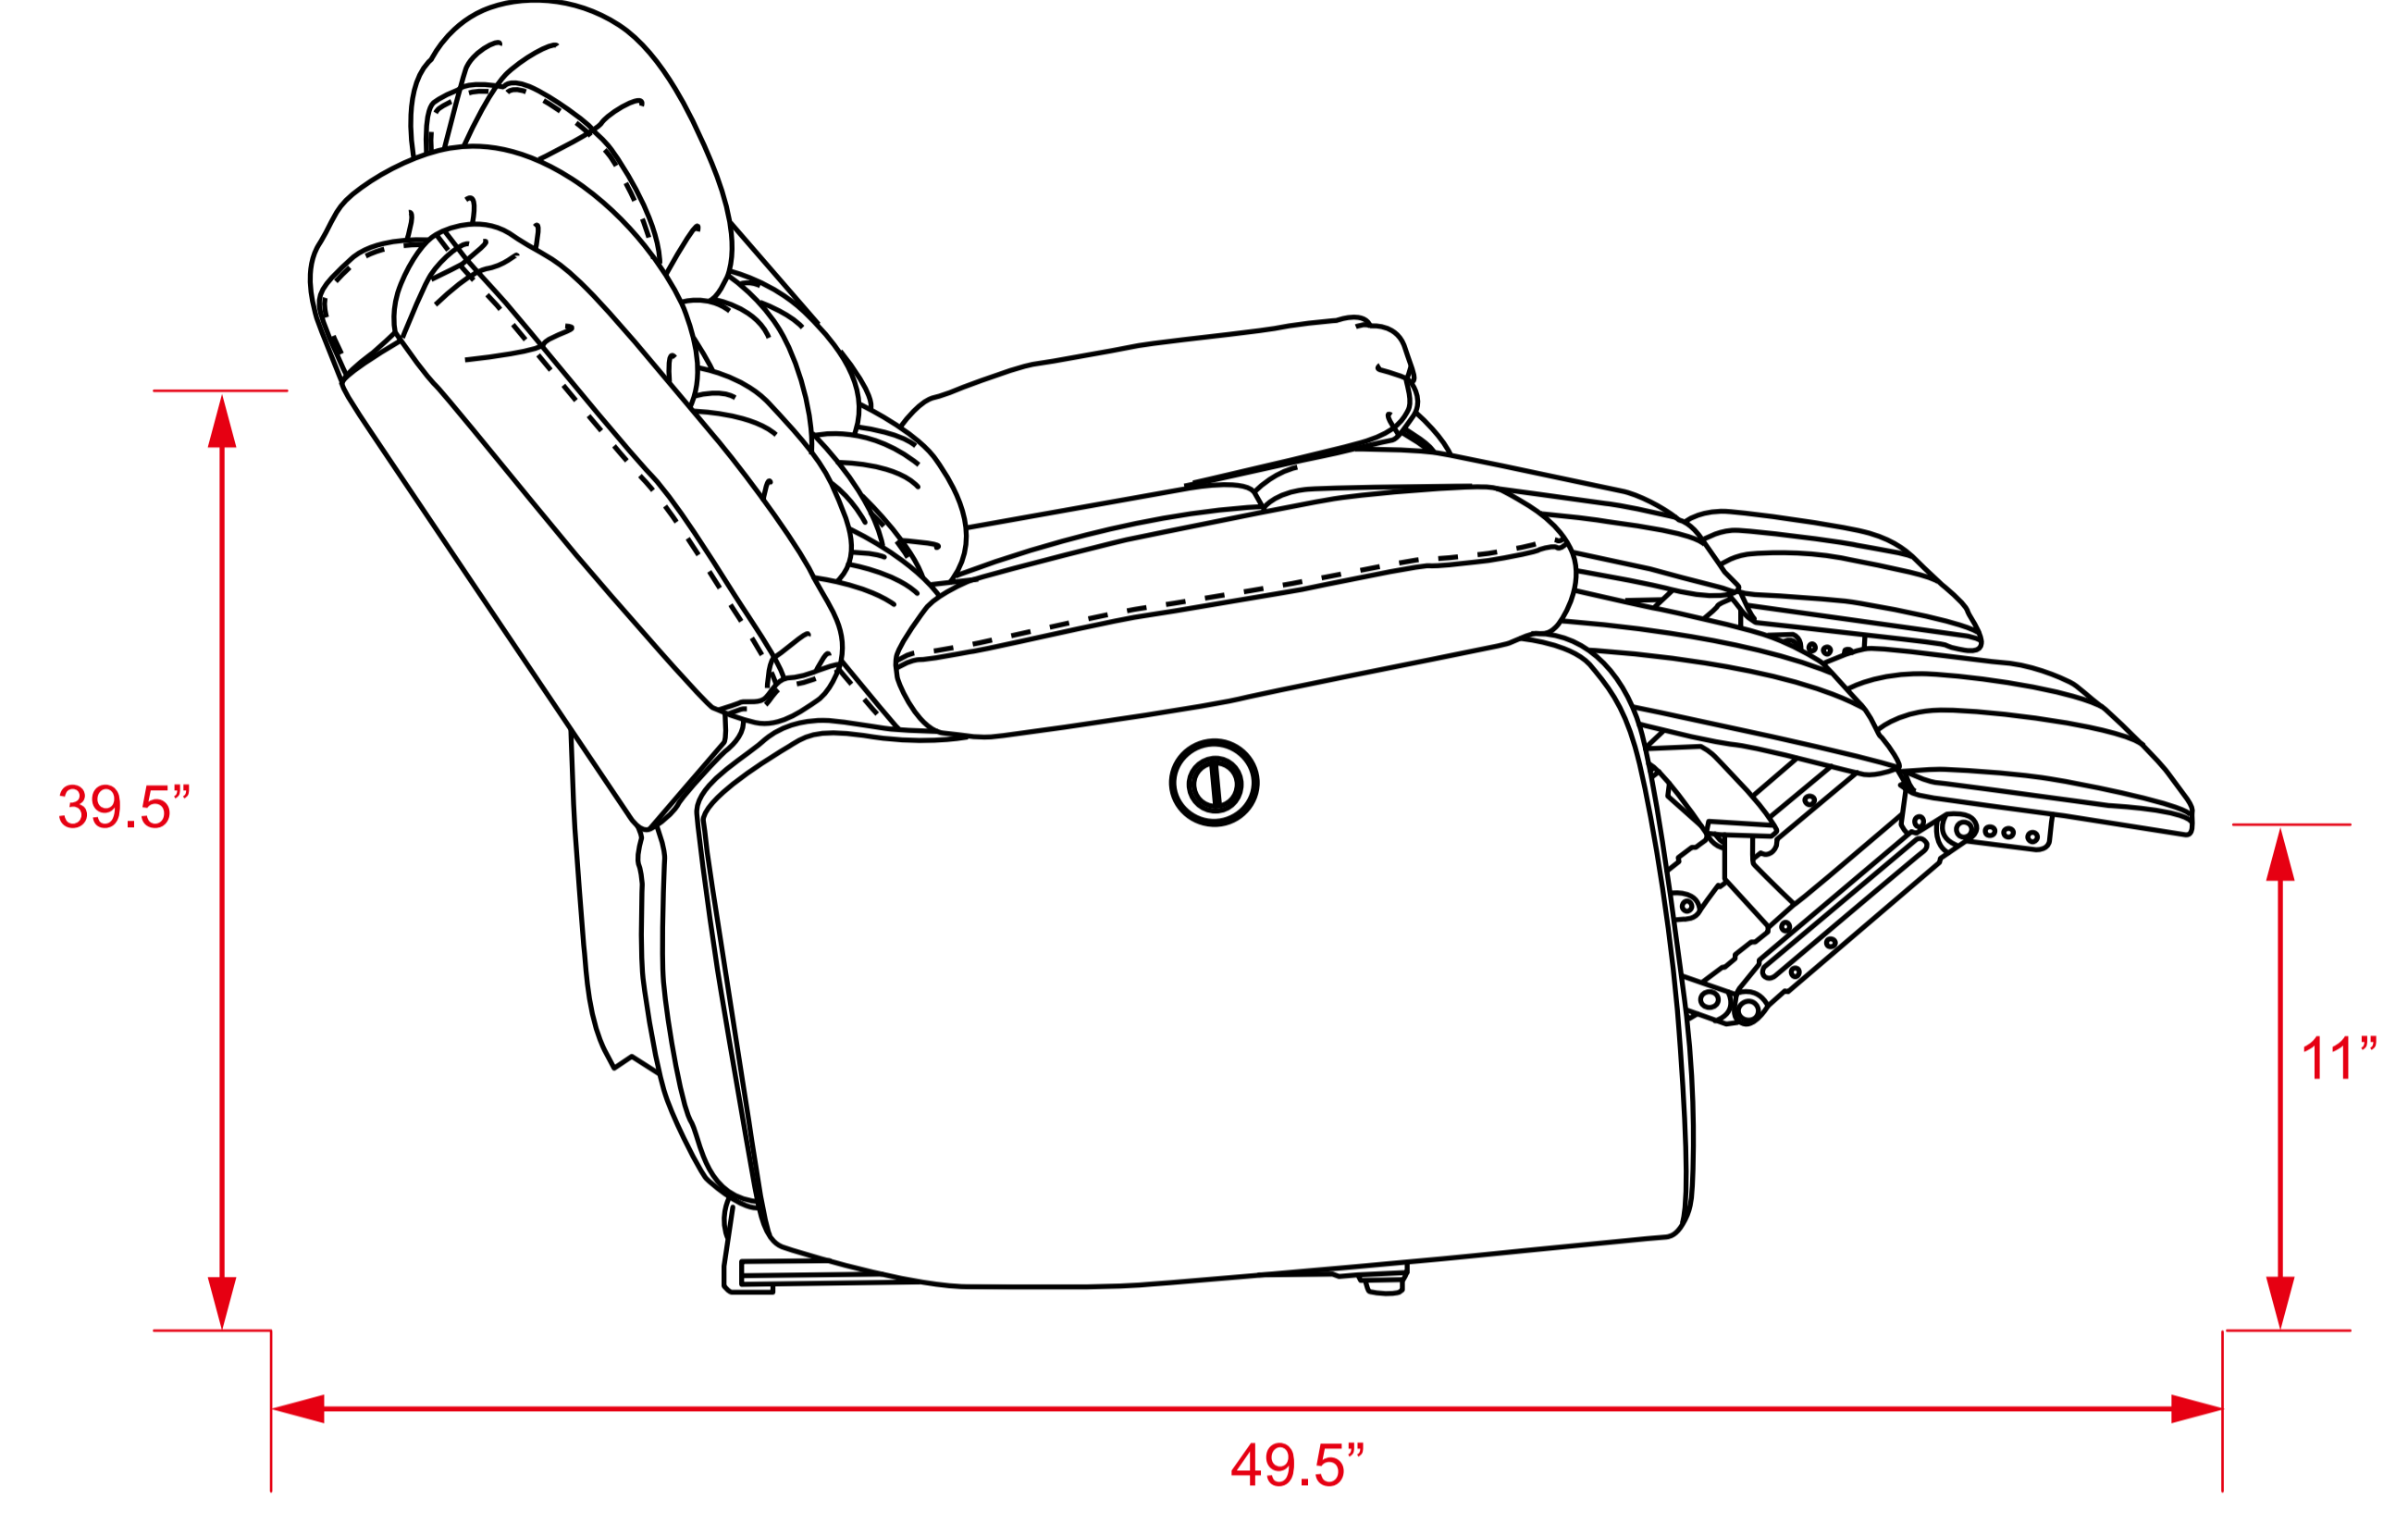

**8676-SF Recliner Sofa**

81 in. W x 35 in. D x 40 in. H  
(205.7 cm x 88.9 cm x 101.6 cm)

Partially Opened

Fully Opened