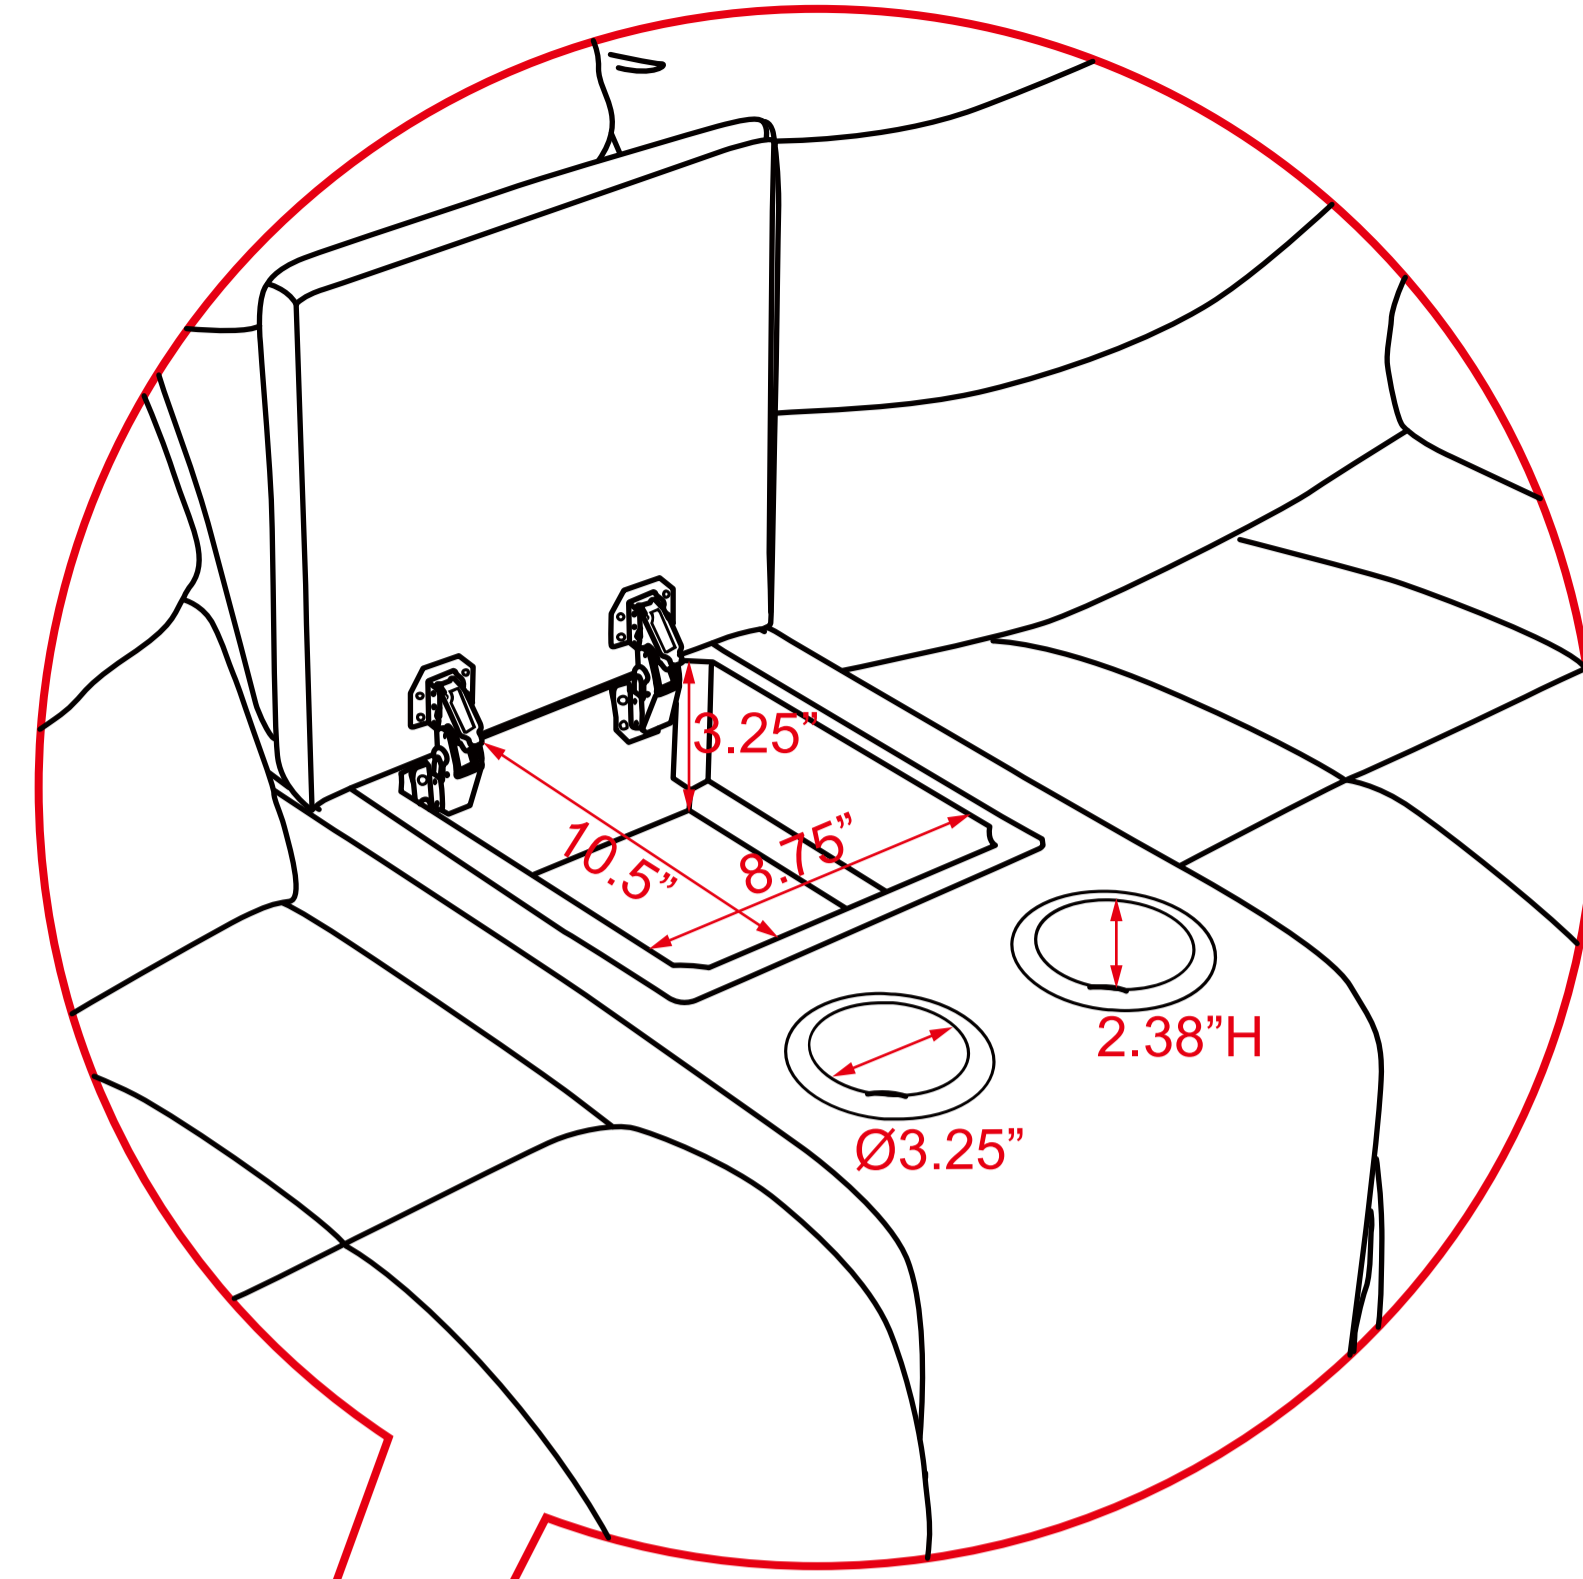

8676-LS Recliner Loveseat

71 in. W x 35 in. D x 40 in. H
(180.3 cm x 88.9 cm x 101.6 cm)

40" H
(101.6 cm)

35" D
(88.9 cm)

71" W
(180.3 cm)

Partially Opened

Fully Opened