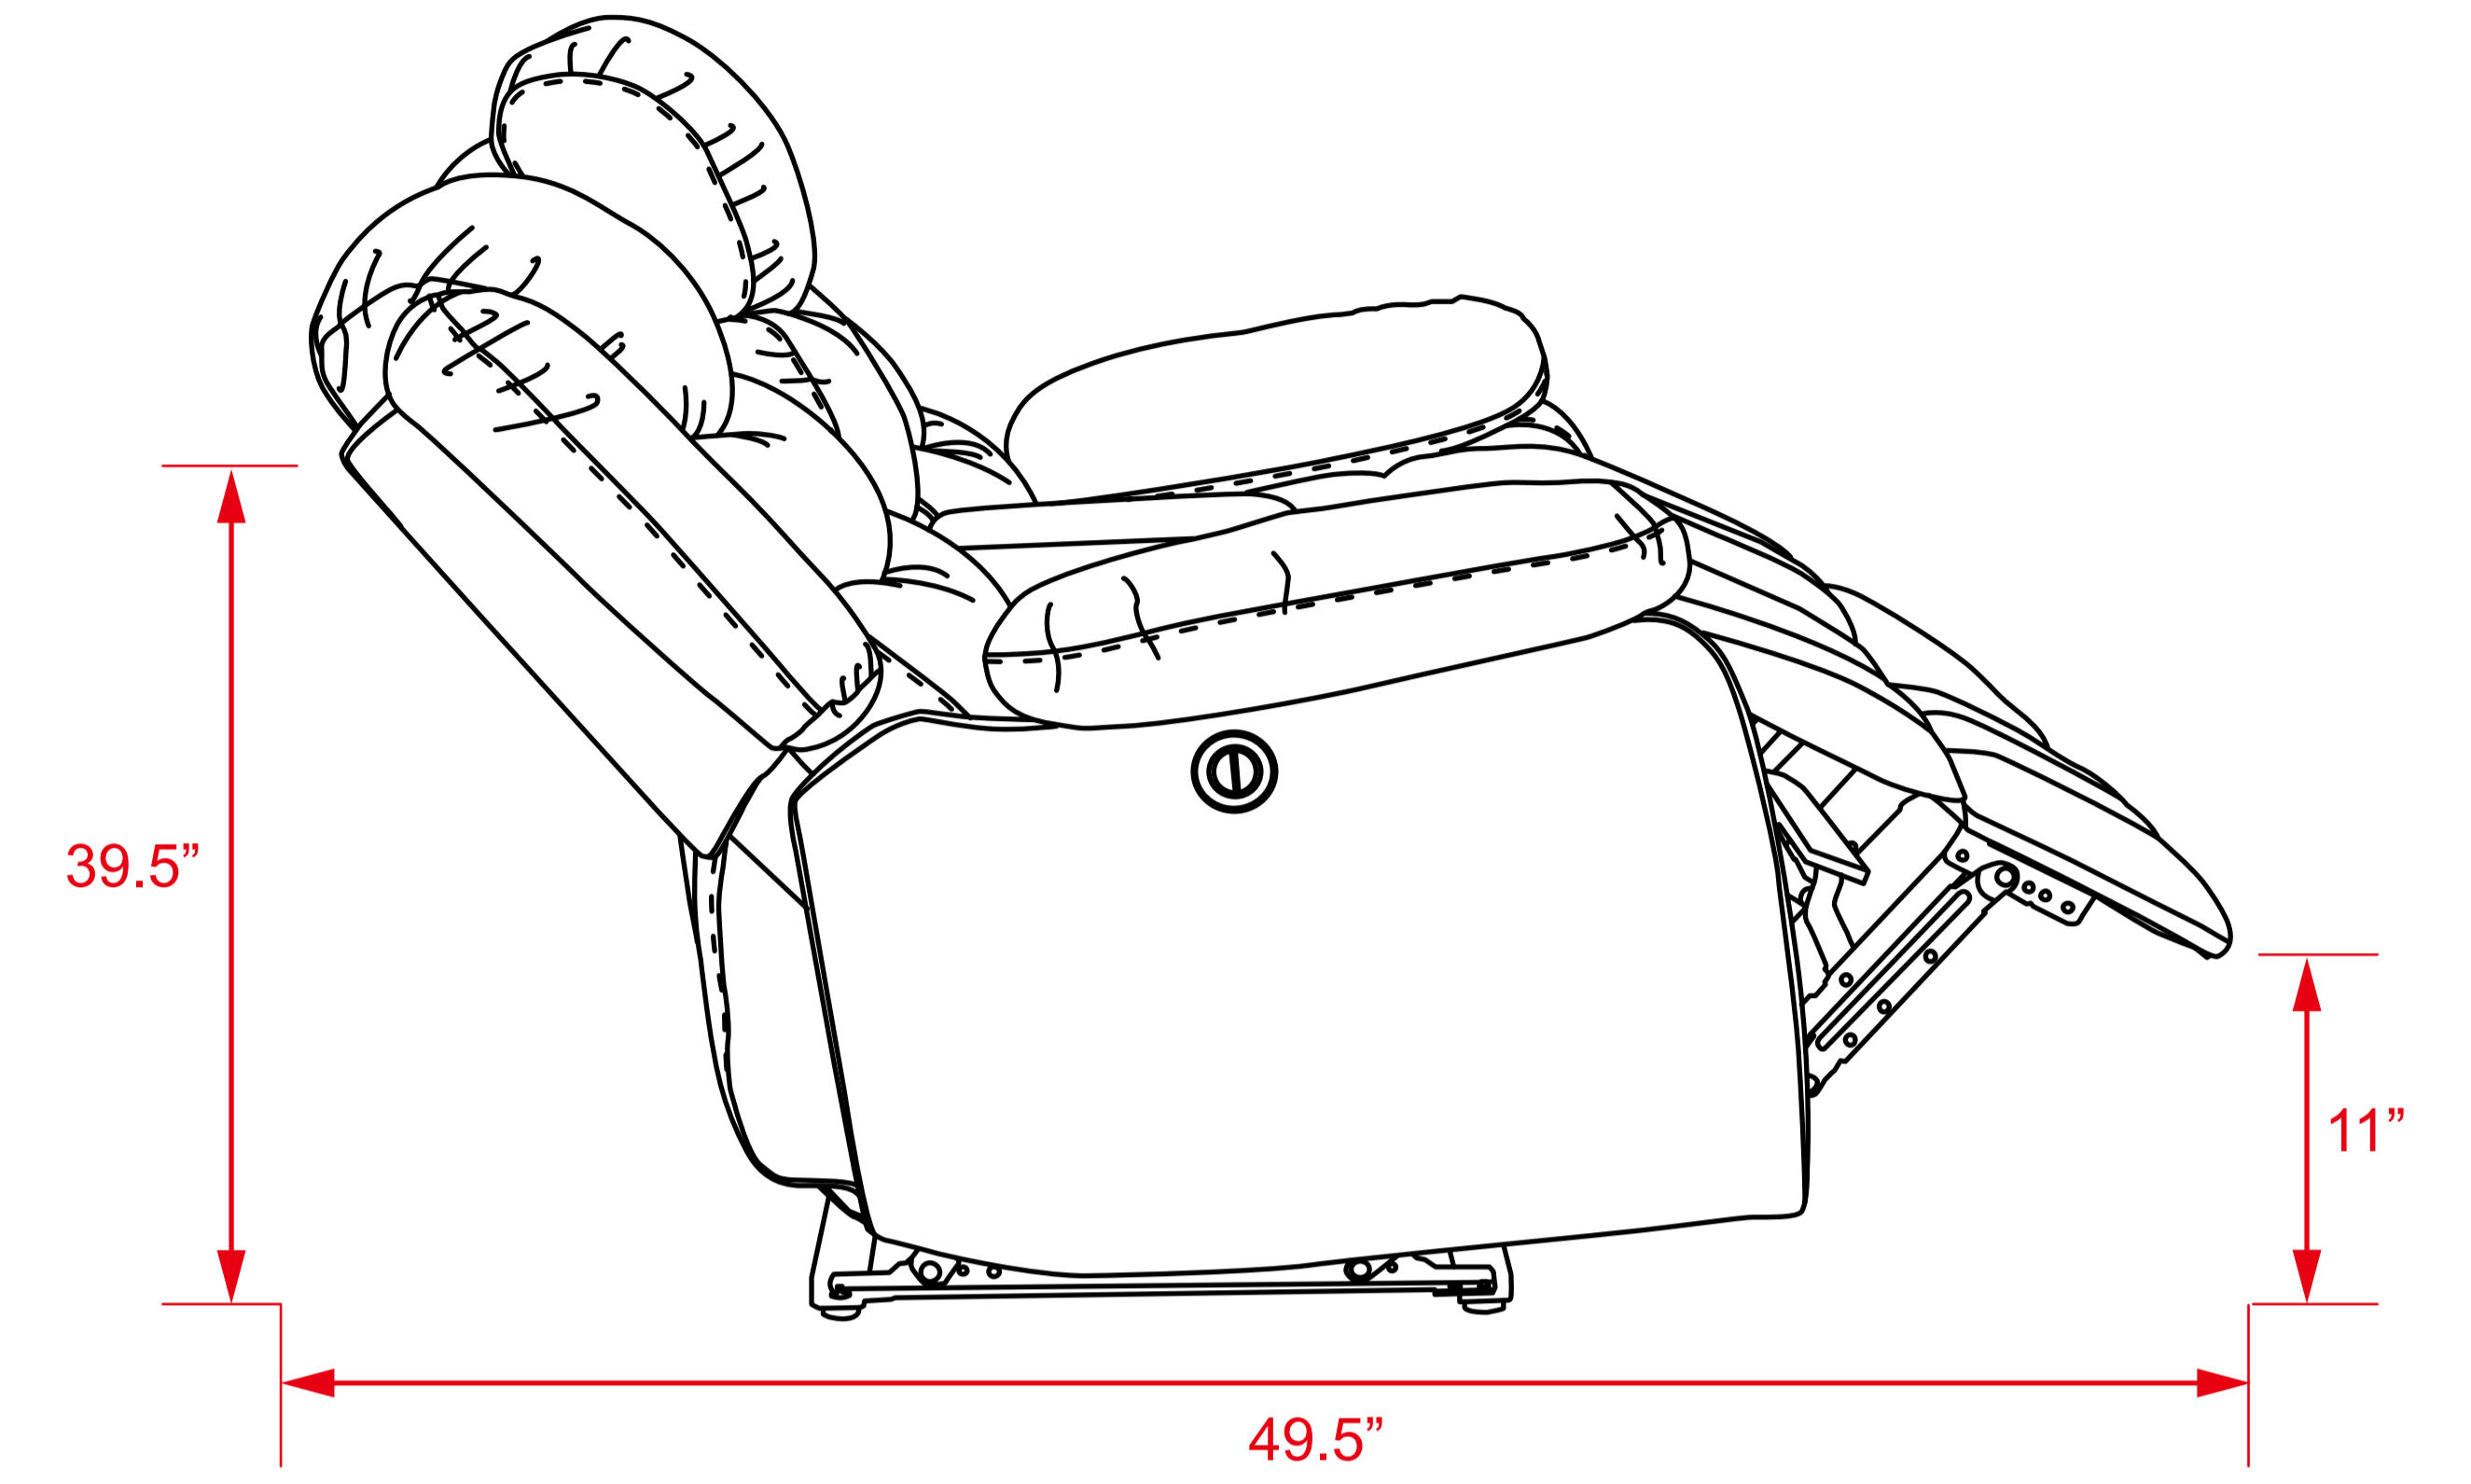

8676-LS Recliner Loveseat

71 in. W x 35 in. D x 40 in. H
(180.3 cm x 88.9 cm x 101.6 cm)

40" H
(101.6 cm)

35" D
(88.9 cm)

71" W
(180.3 cm)

Partially Opened

Fully Opened