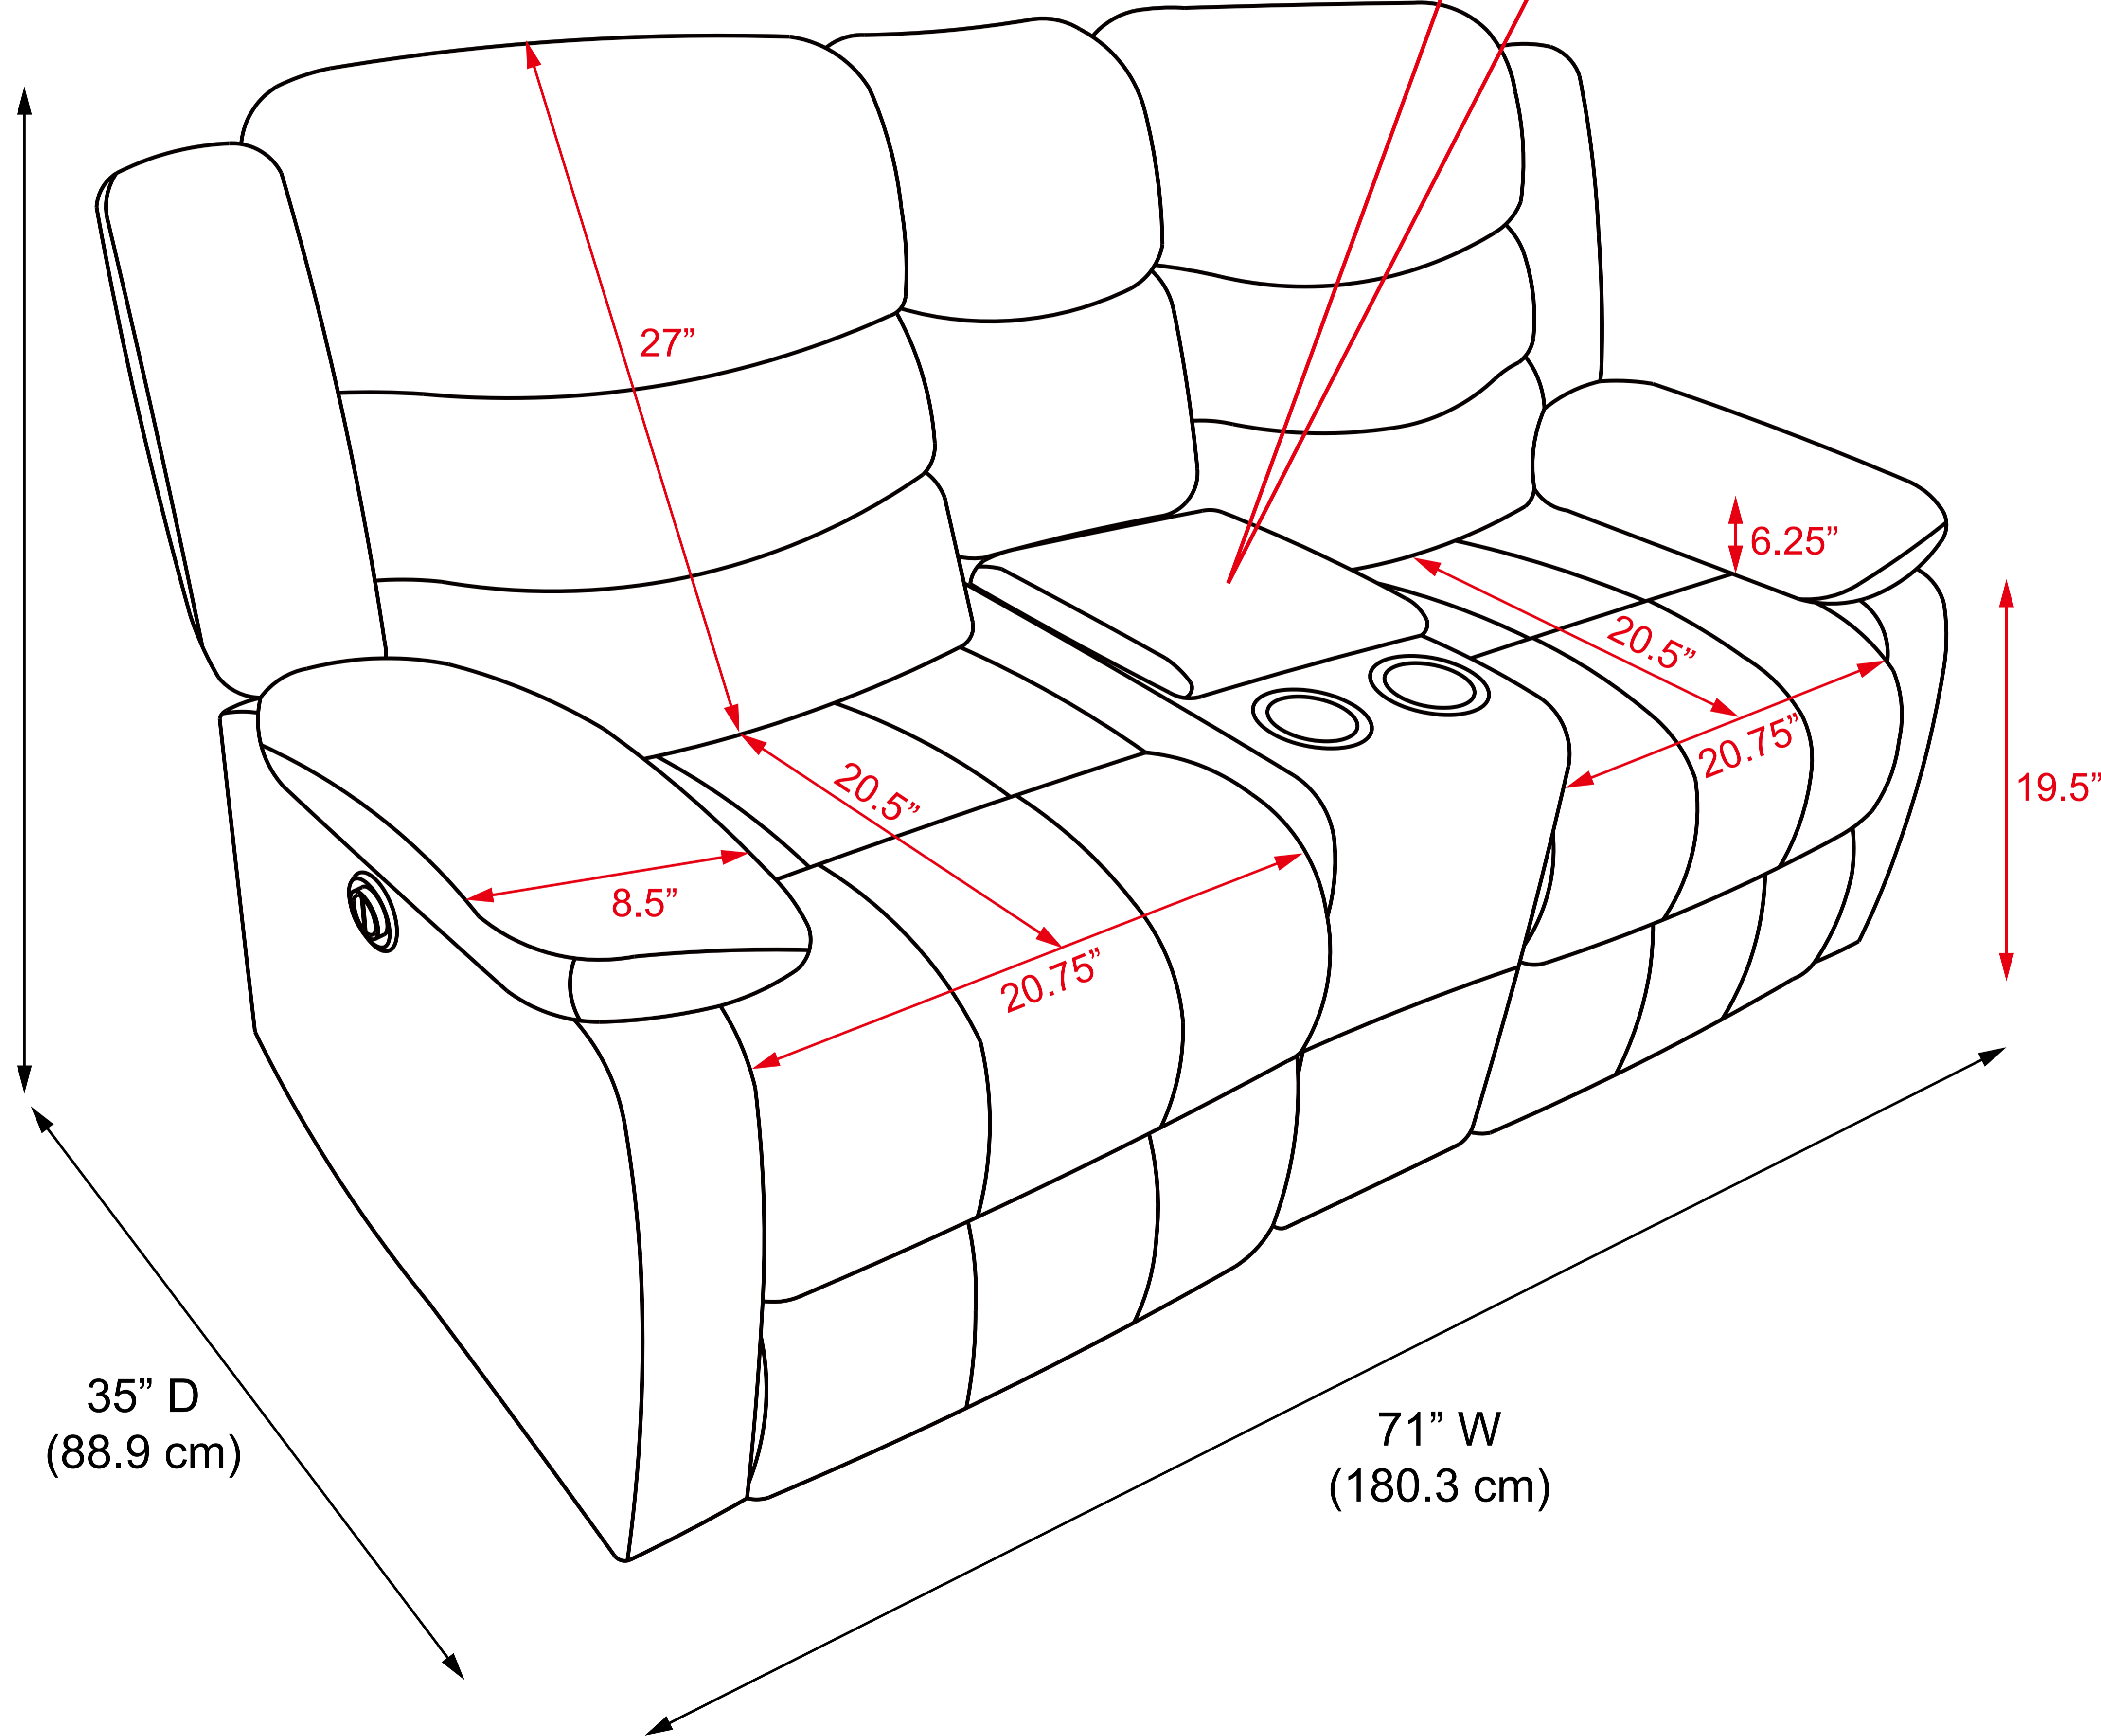

8676-LS Recliner Loveseat

71 in. W x 35 in. D x 40 in. H
(180.3 cm x 88.9 cm x 101.6 cm)

40" H
(101.6 cm)

35" D
(88.9 cm)

71" W
(180.3 cm)

Partially Opened

Fully Opened