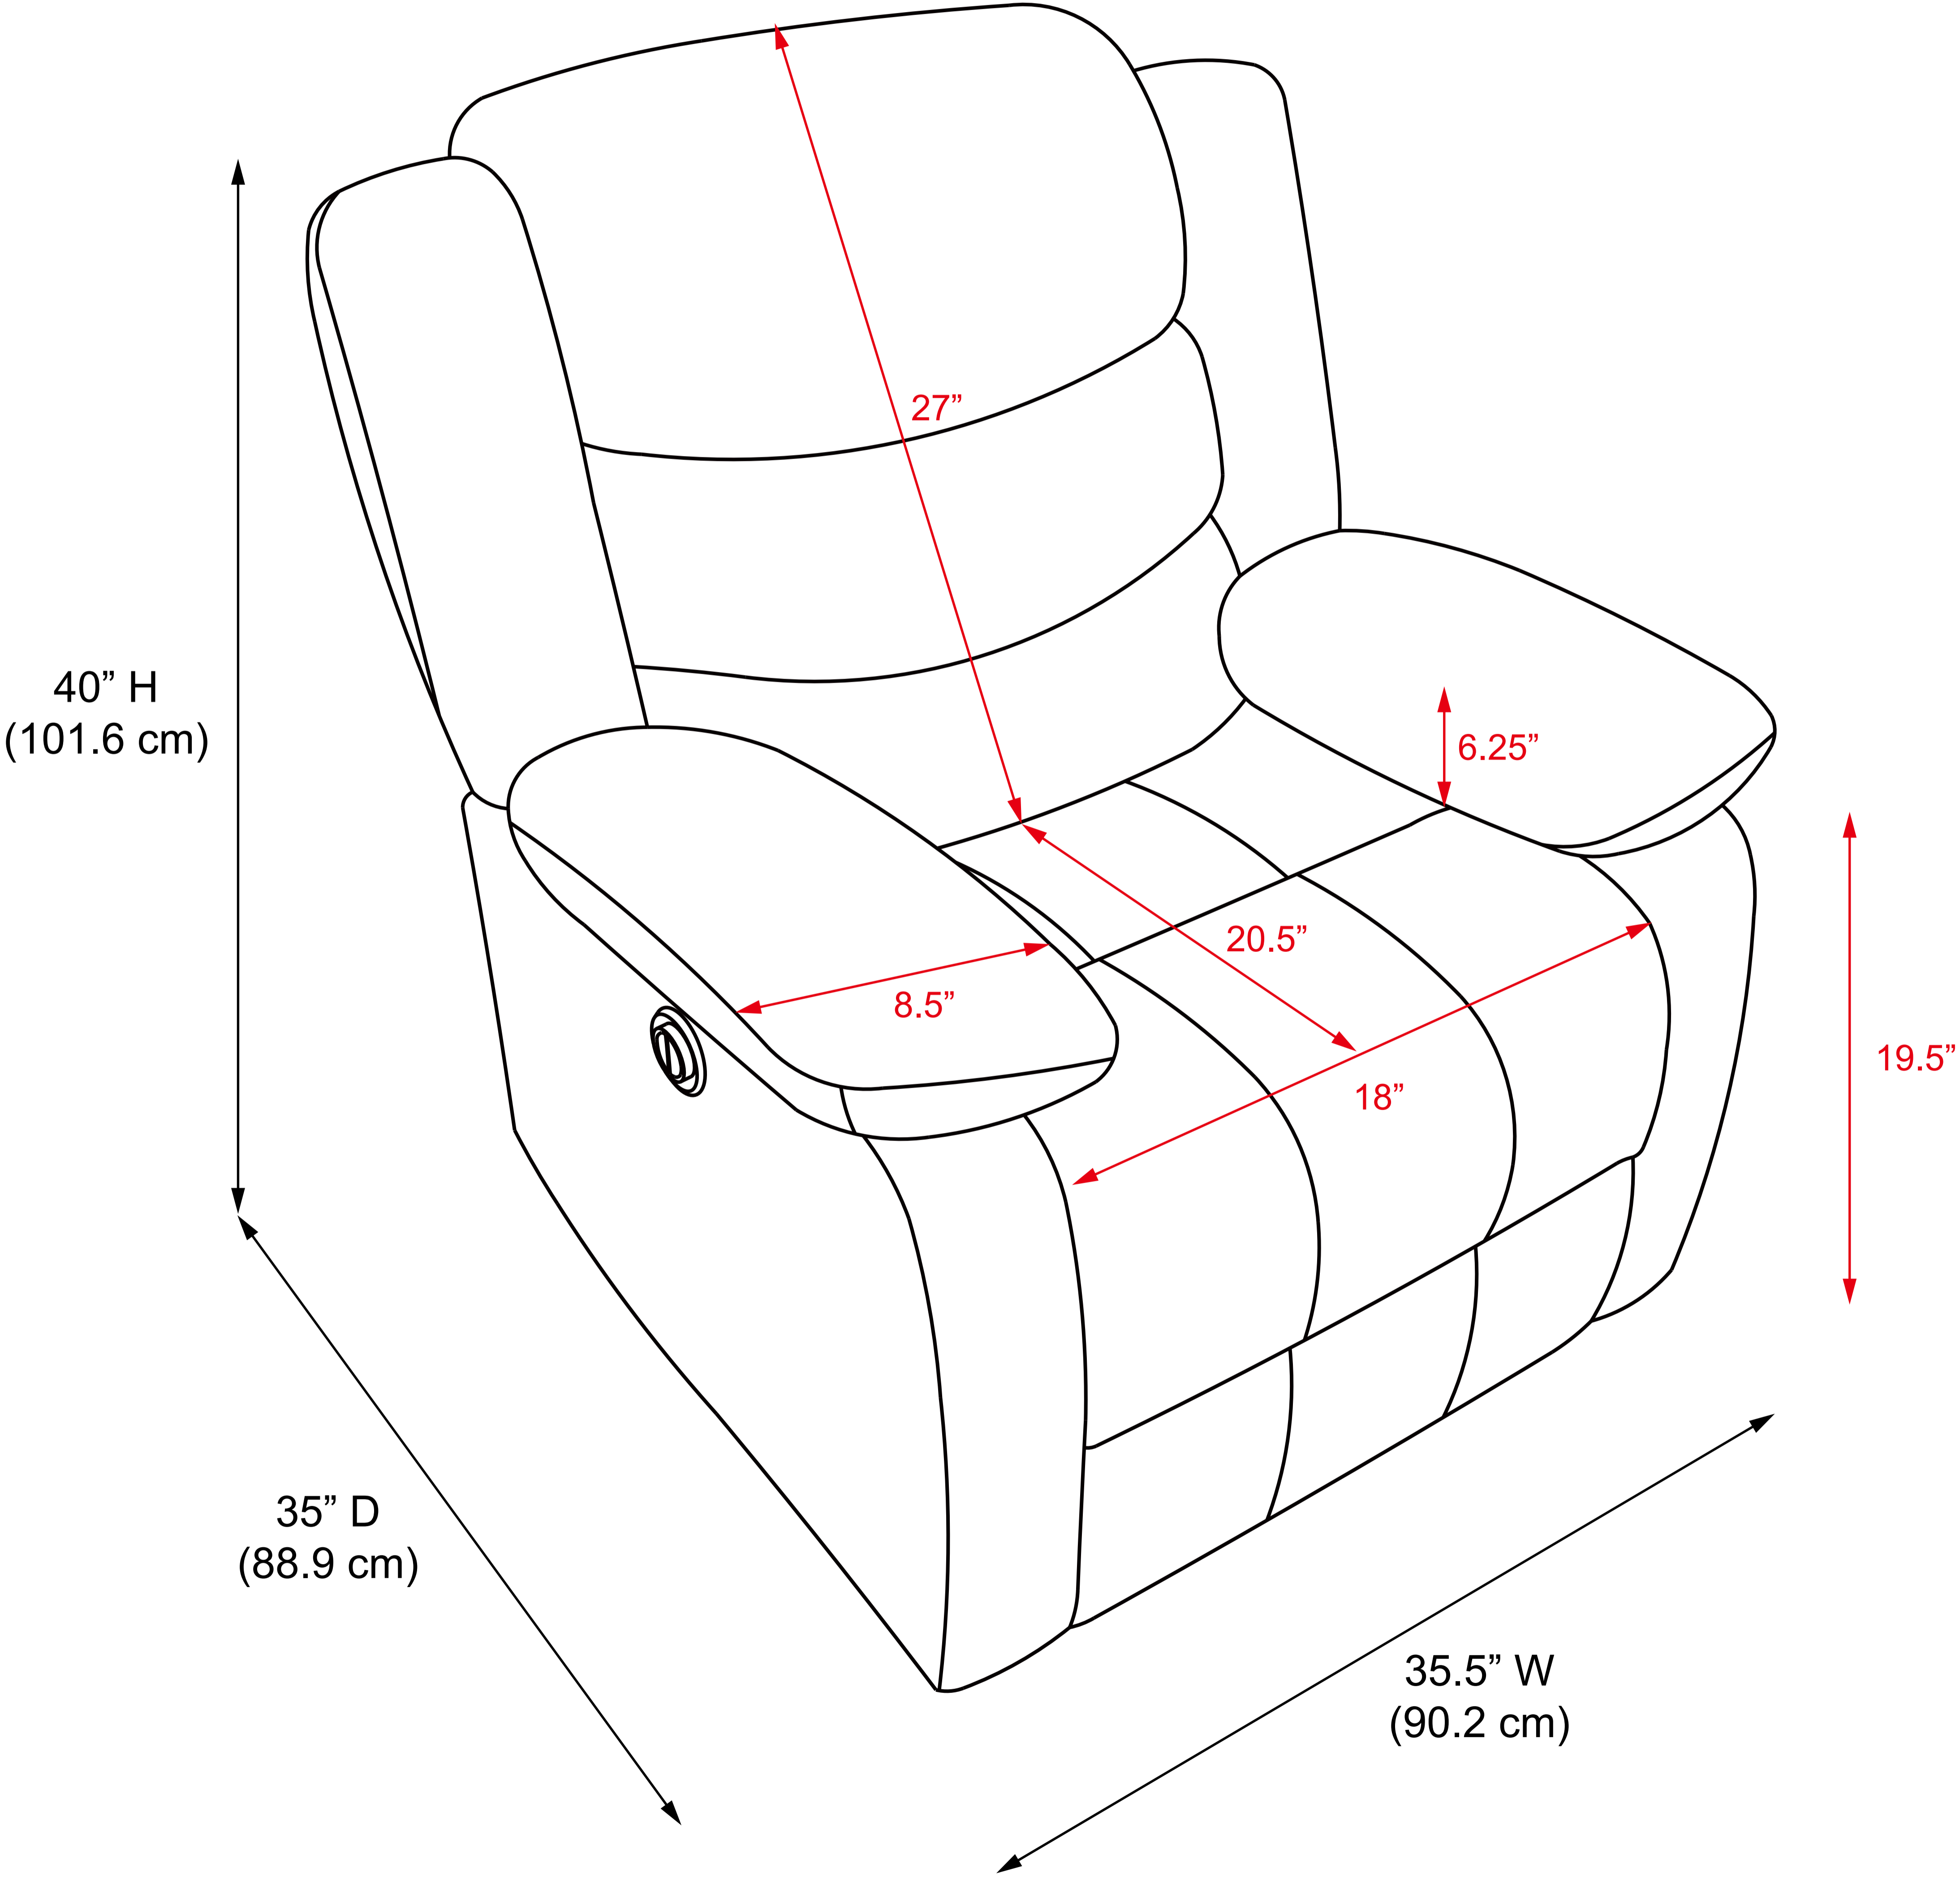

**8676-R Recliner**

35.5 in. W x 35 in. D x 40 in. H  
(90.2 cm x 88.9 cm x 101.6 cm)

Partially Opened

Fully Opened