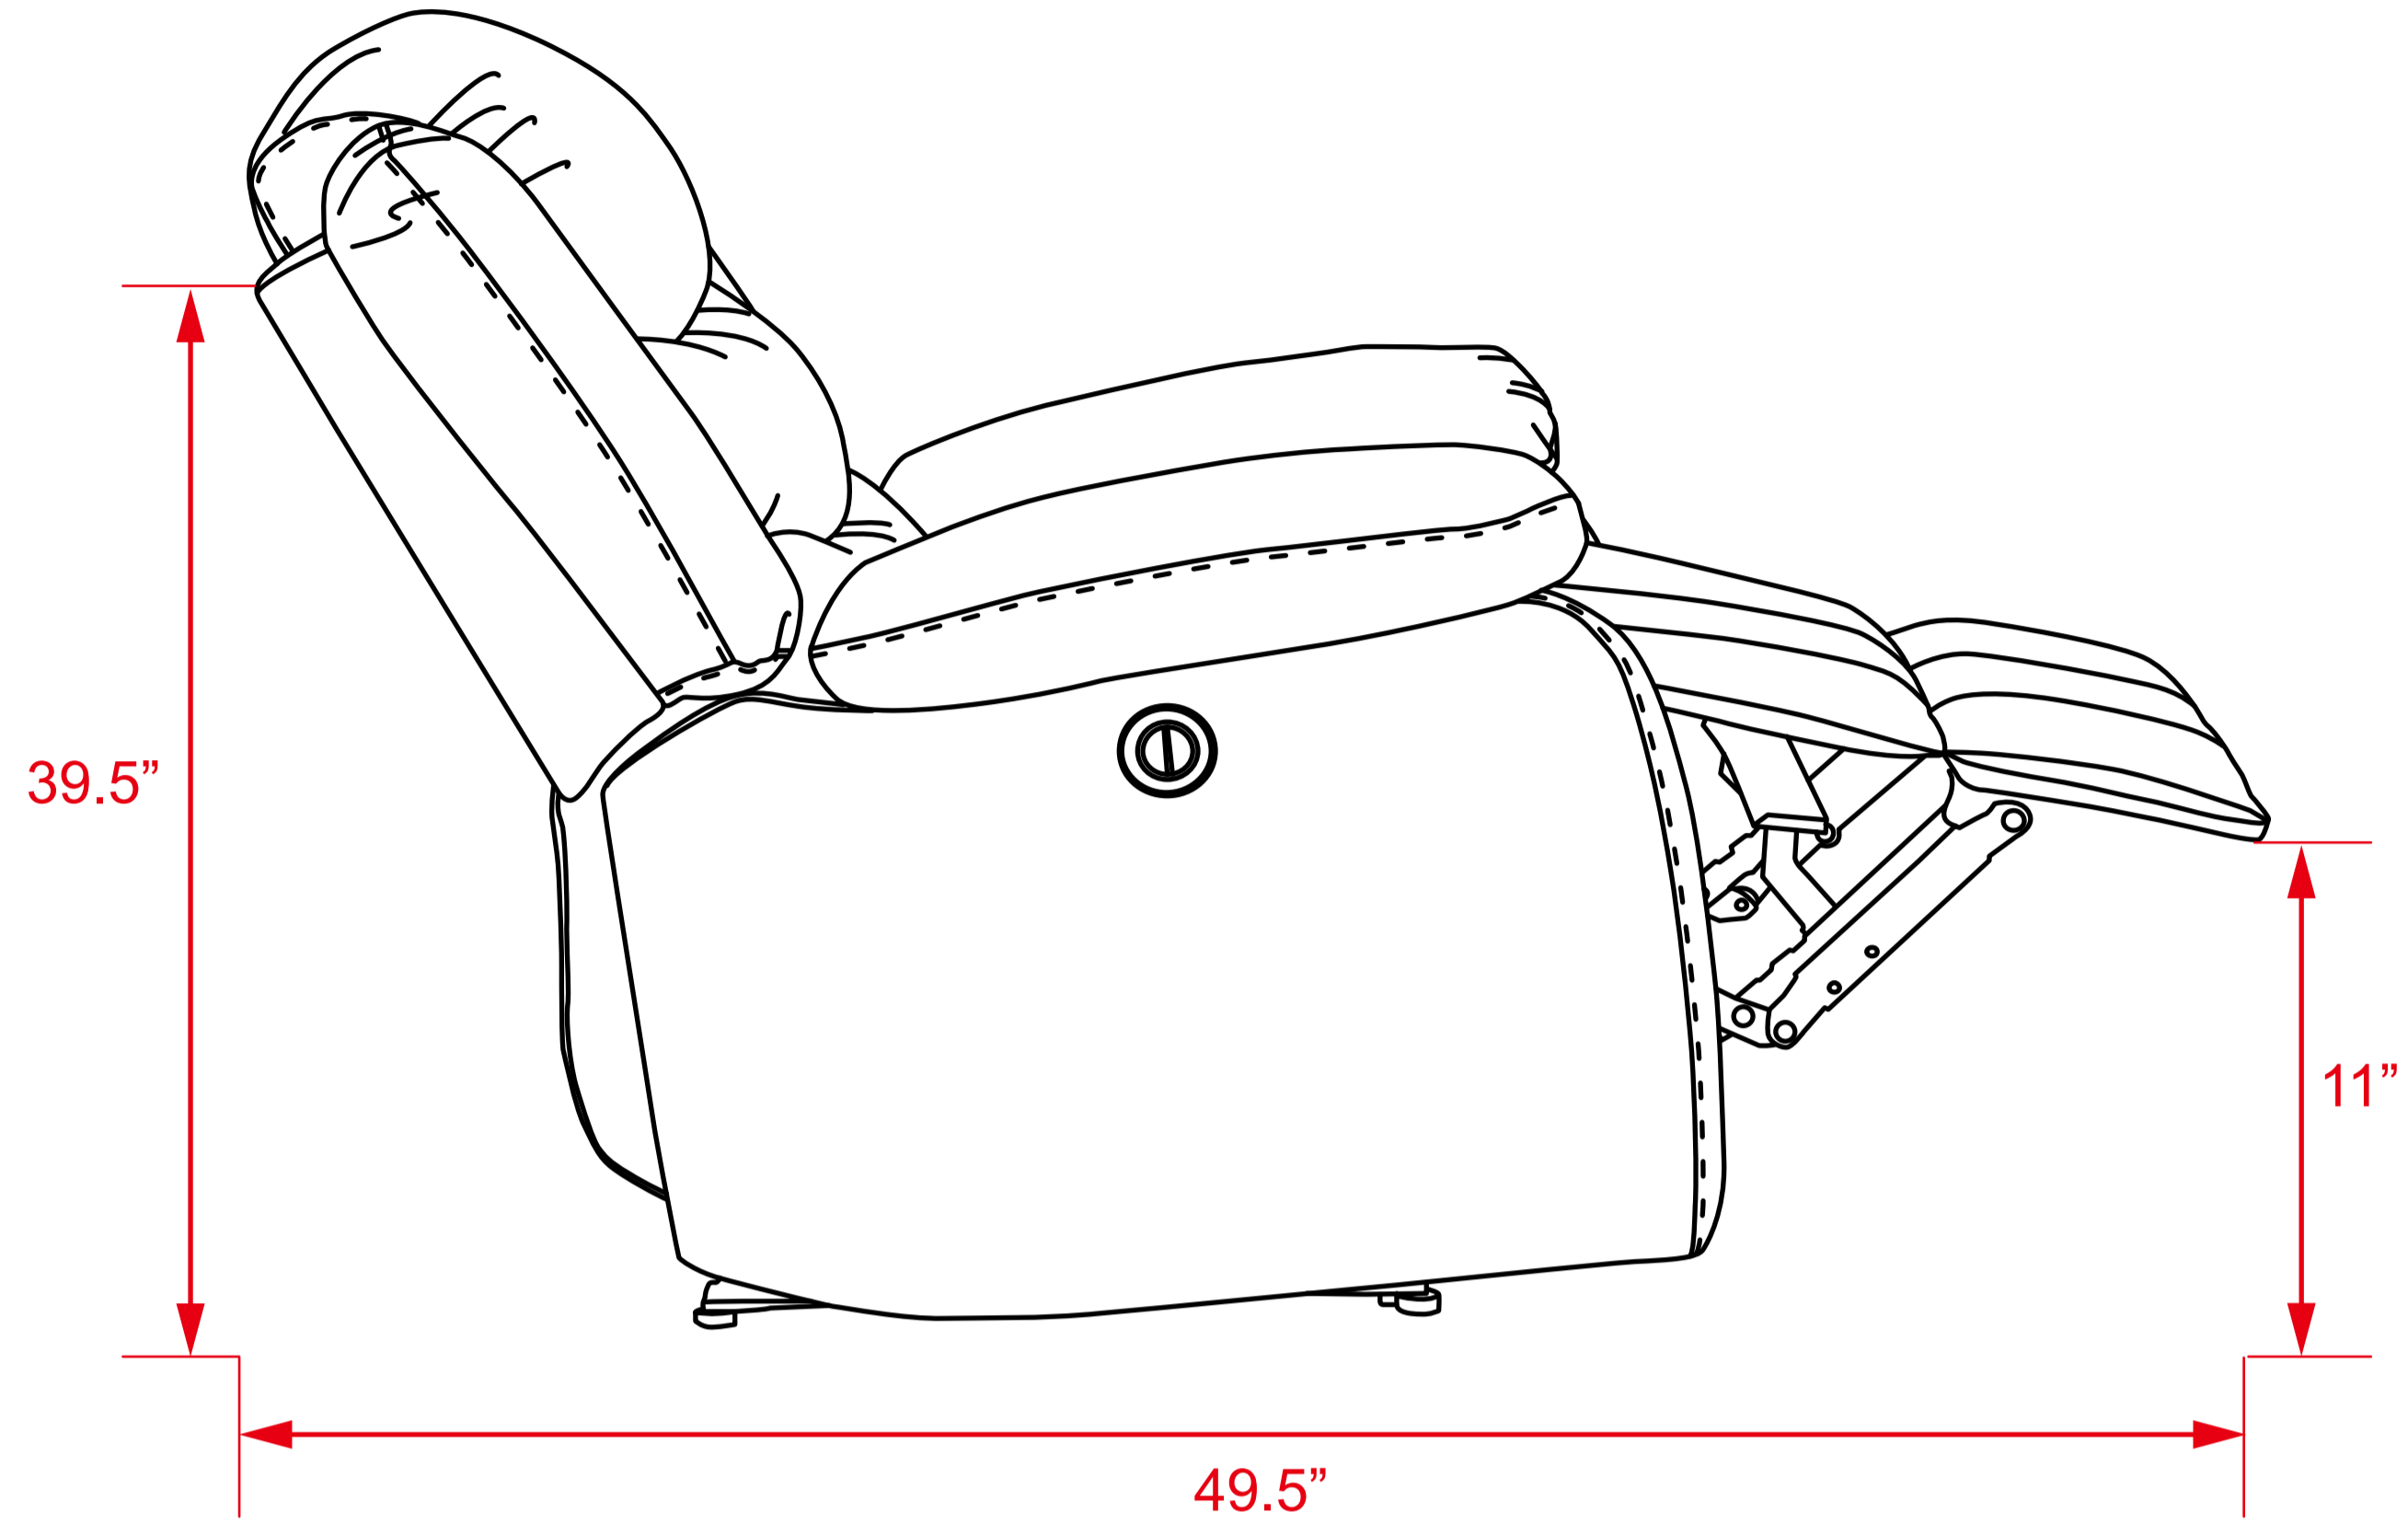

**8676-R Recliner**

35.5 in. W x 35 in. D x 40 in. H  
(90.2 cm x 88.9 cm x 101.6 cm)

Partially Opened

Fully Opened