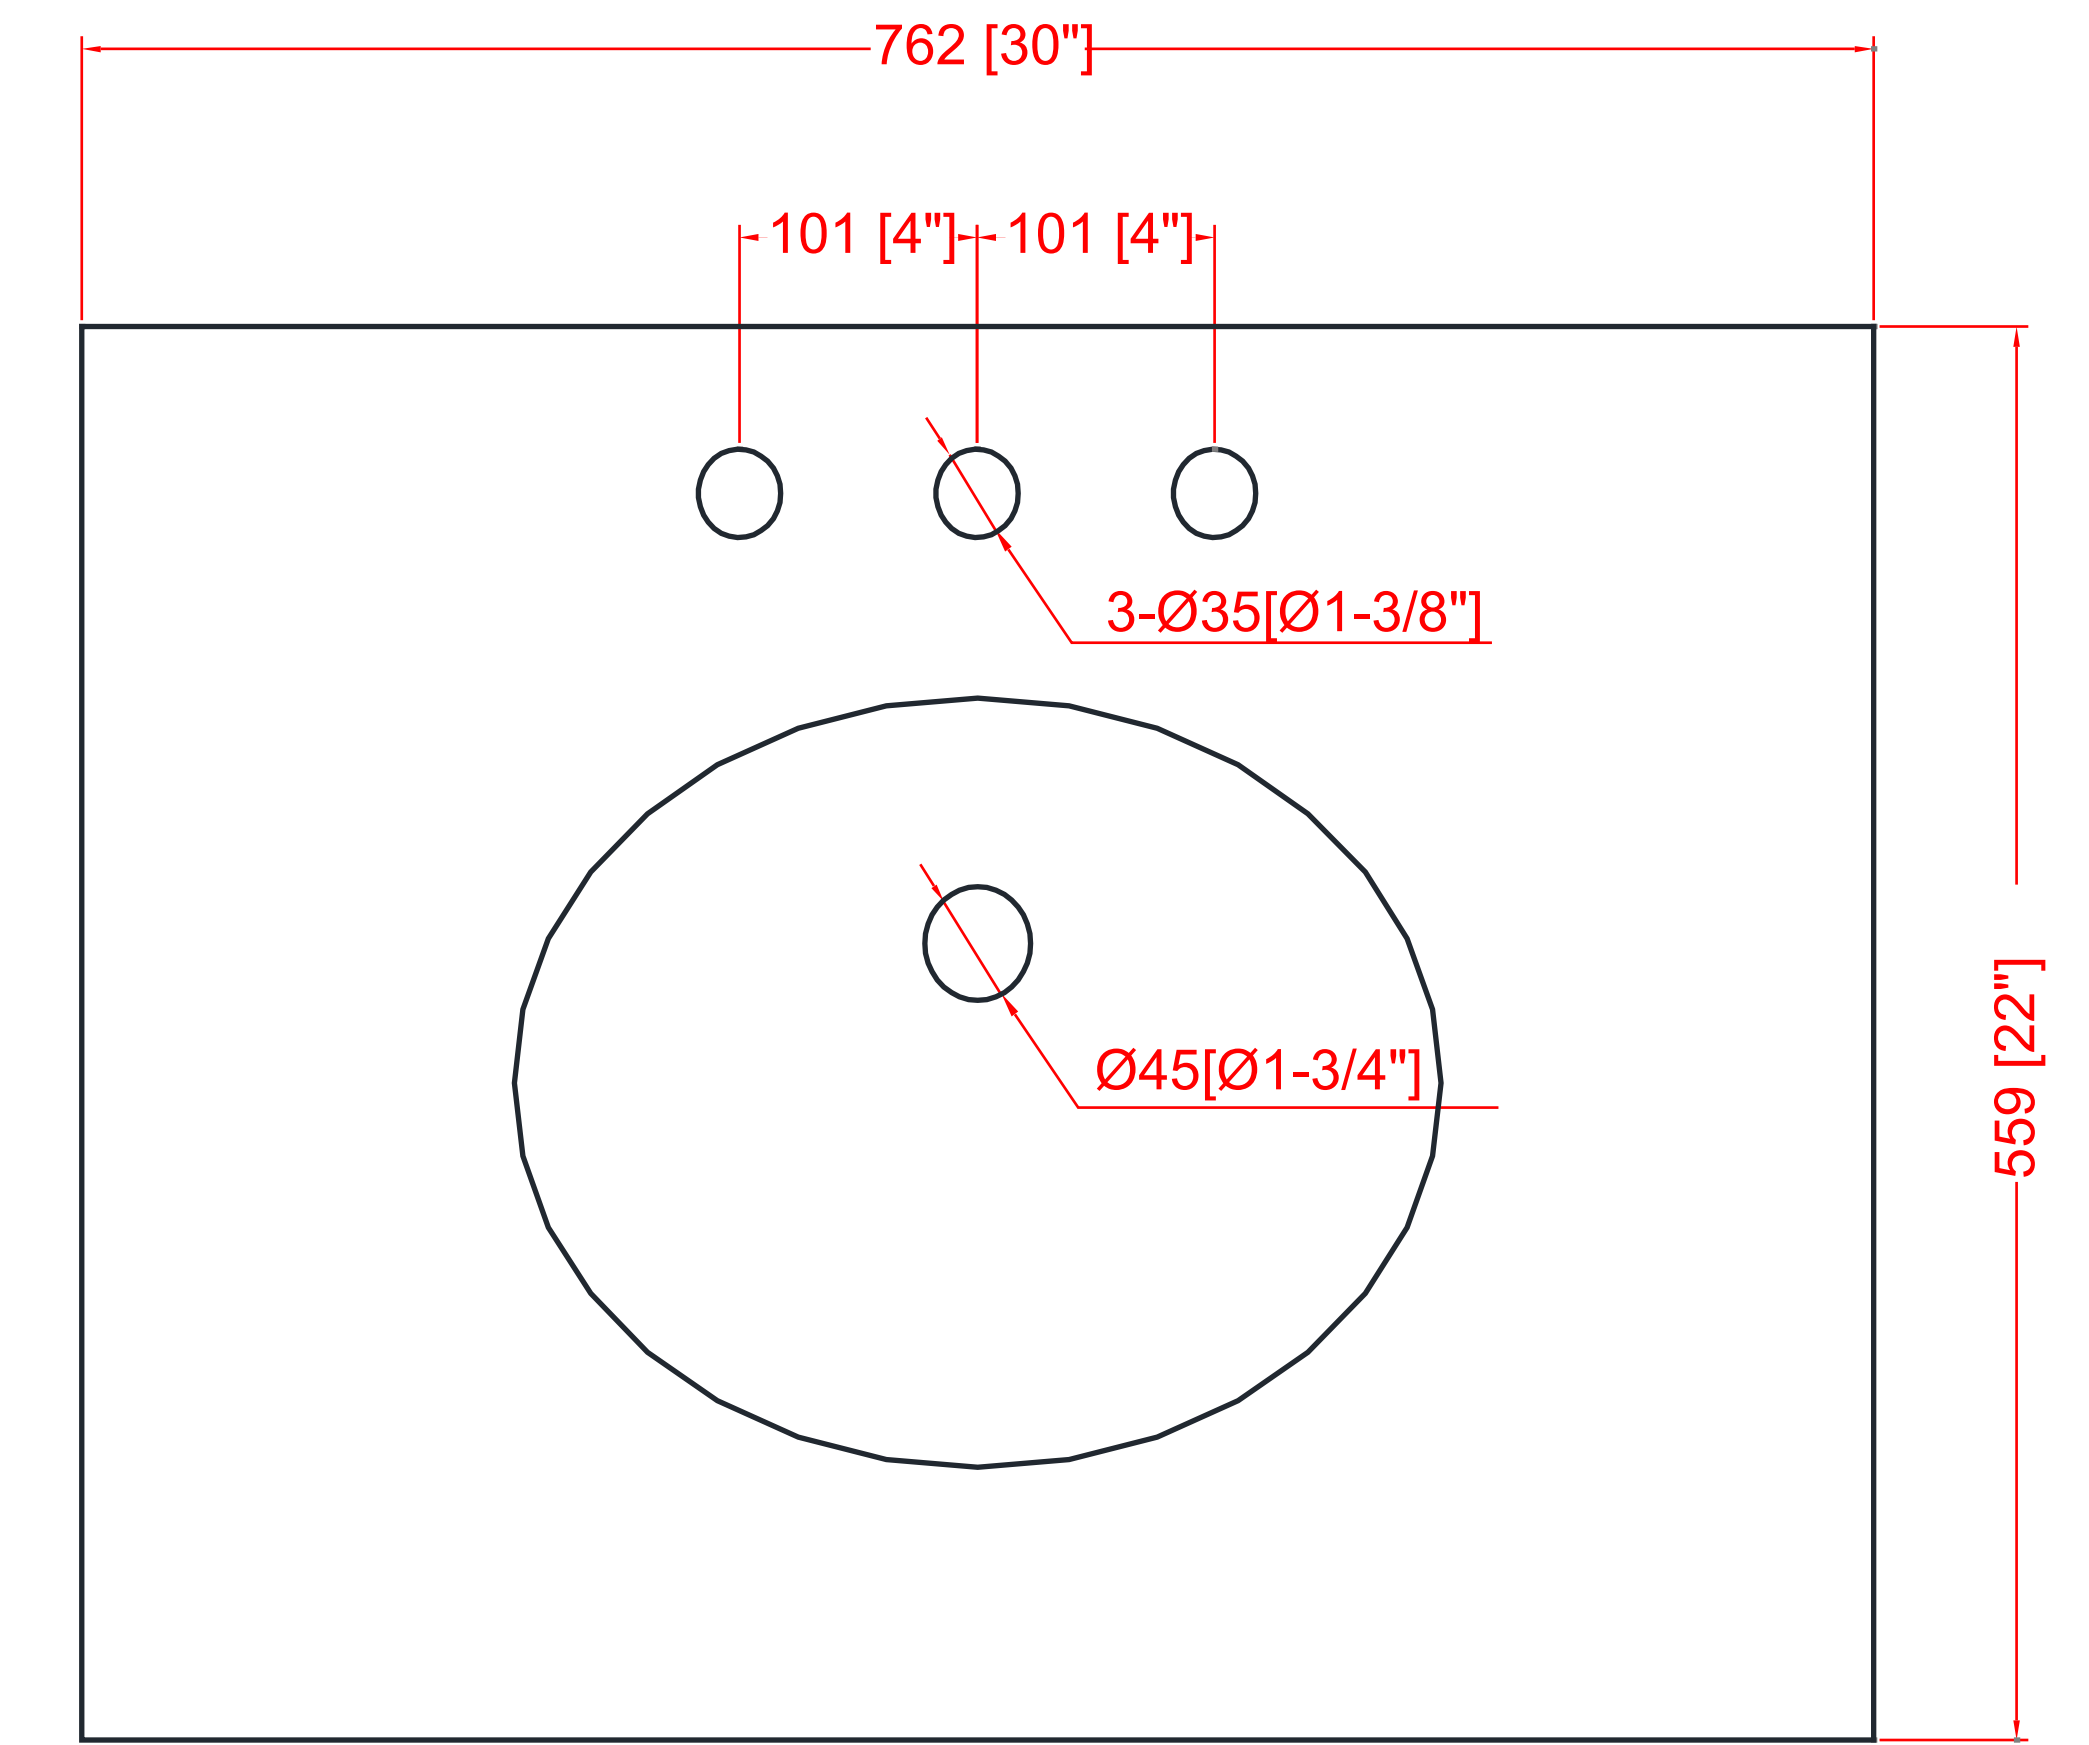

**DL8856-B / DL8856W-B / DL8856G-B**

**30" Bathroom Vanity**

30 in. W x 22 in. D x 38.75 in. H  
(76.2 cm x 55.9 cm x 98.4 cm)

**Top View**

**Back View**