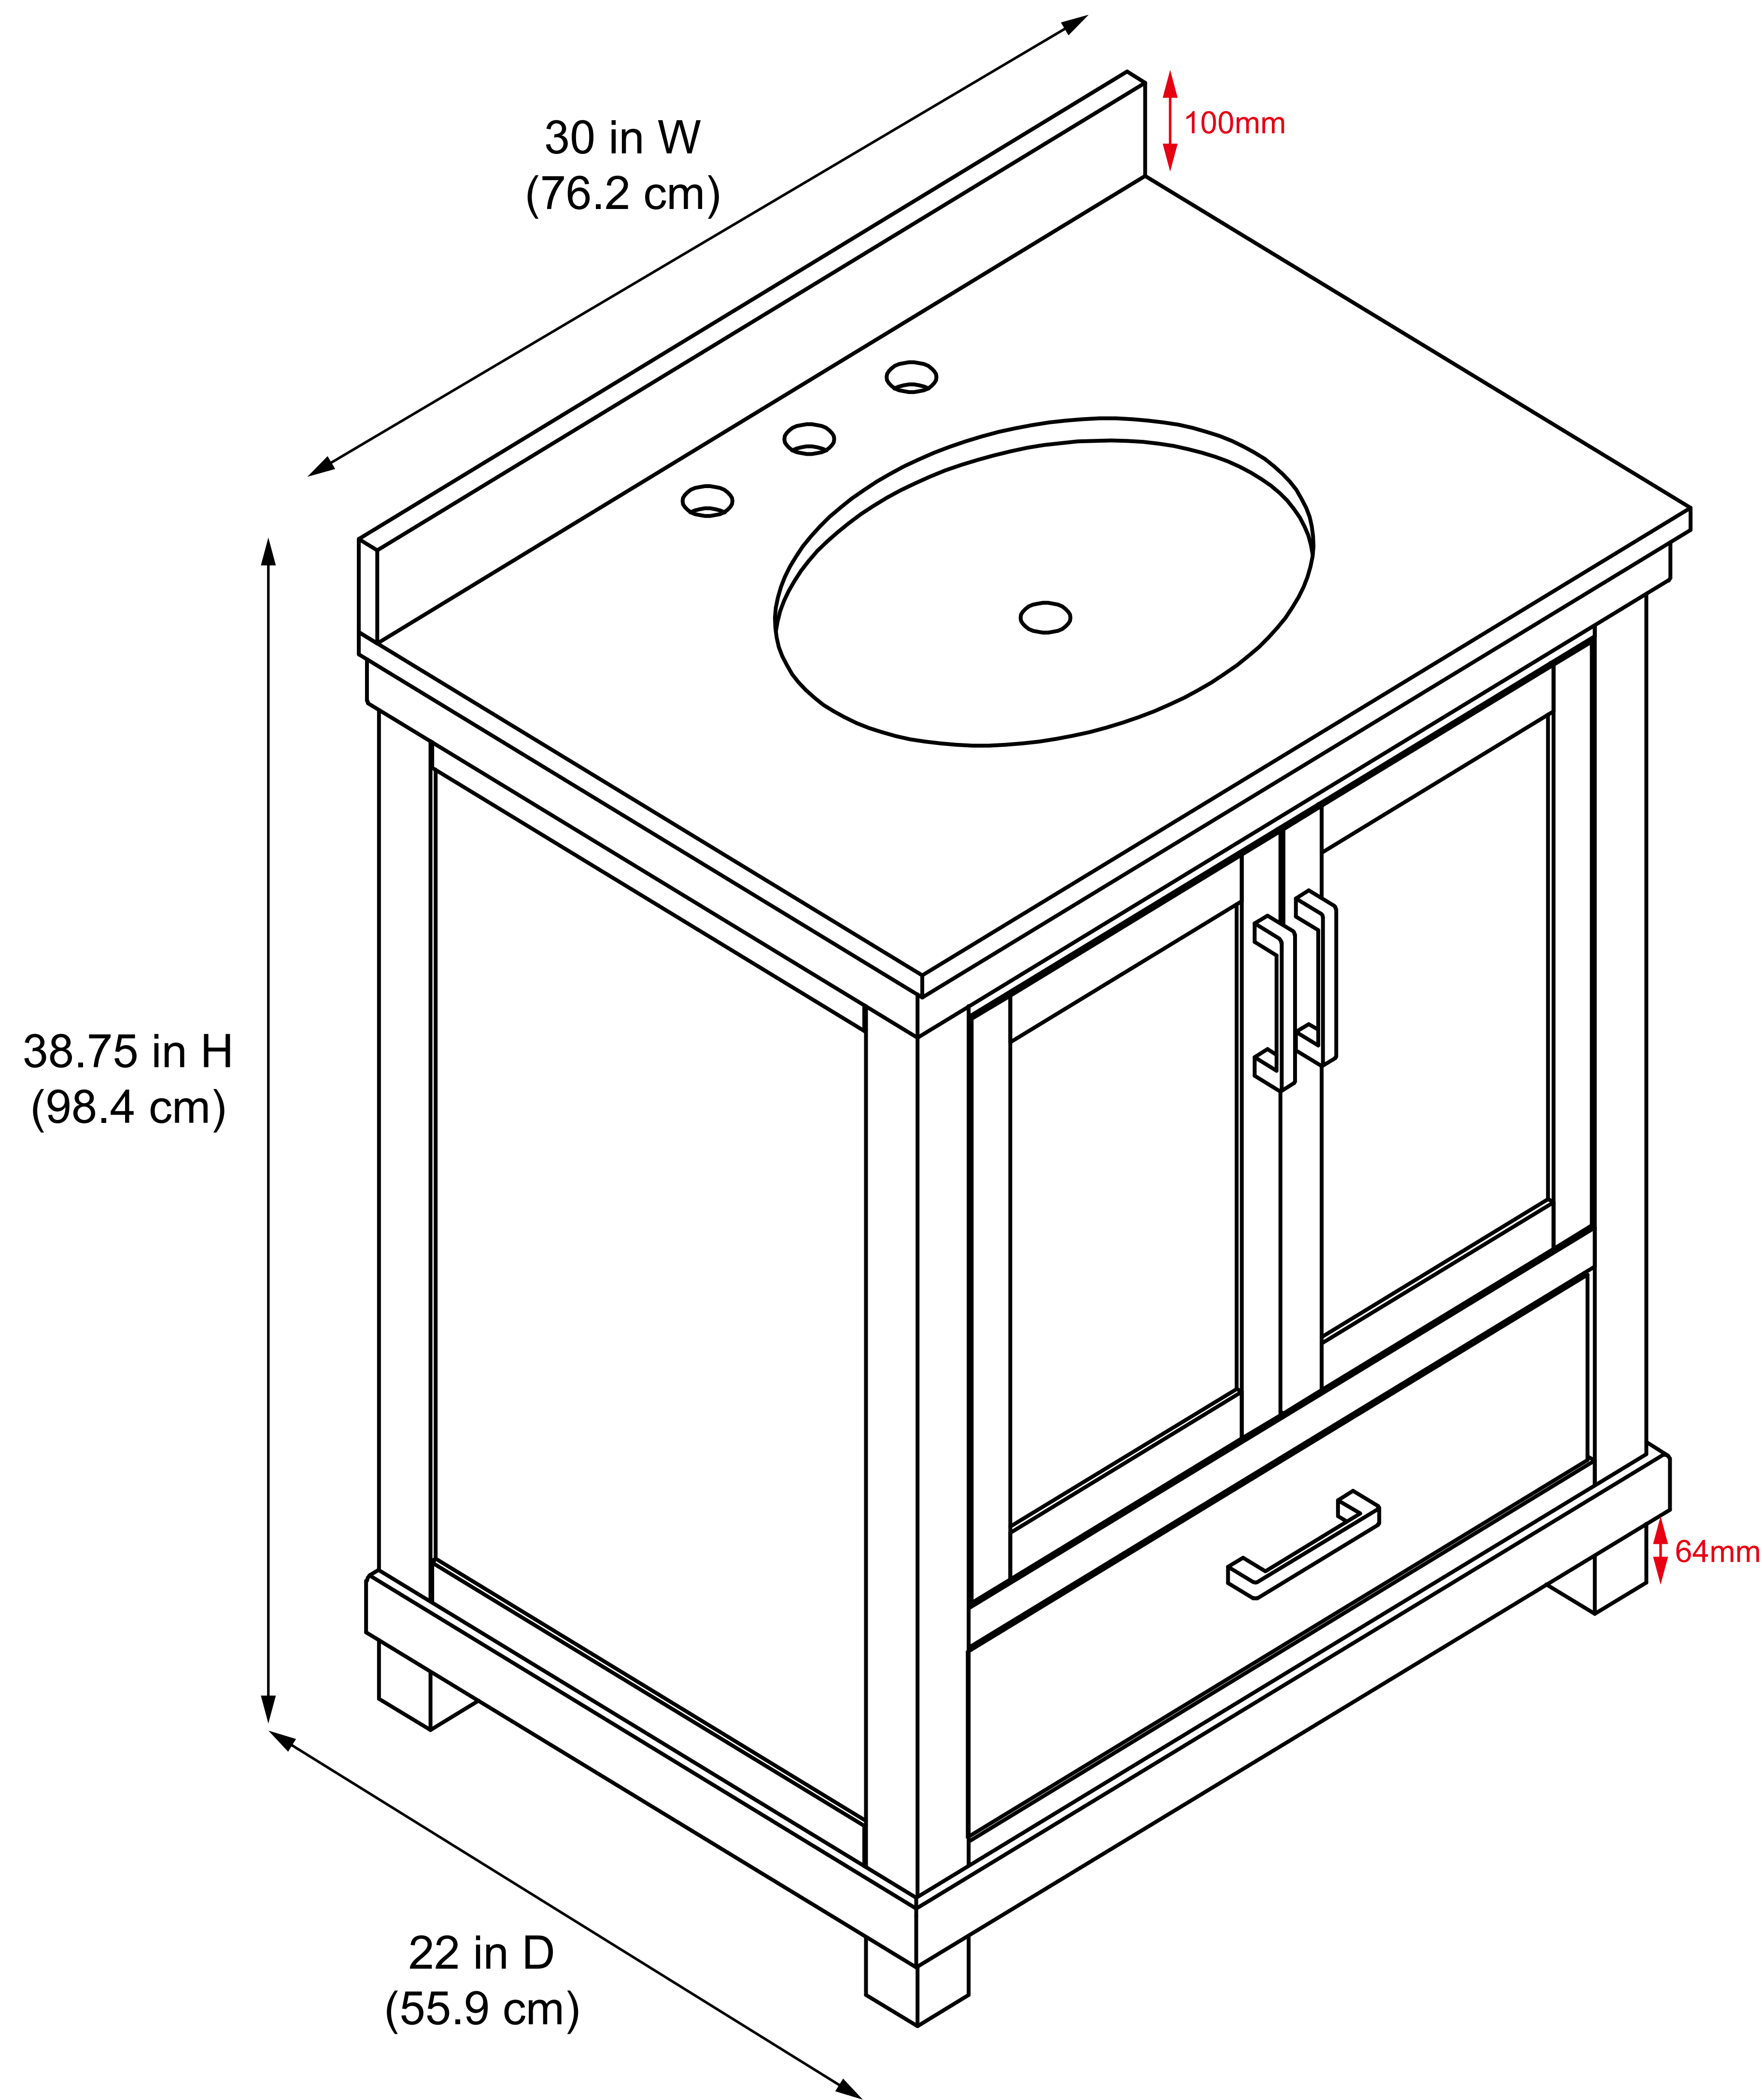

**DL8856-B / DL8856W-B / DL8856G-B**

**30" Bathroom Vanity**

30 in. W x 22 in. D x 38.75 in. H  
(76.2 cm x 55.9 cm x 98.4 cm)

**Top View**

**Back View**