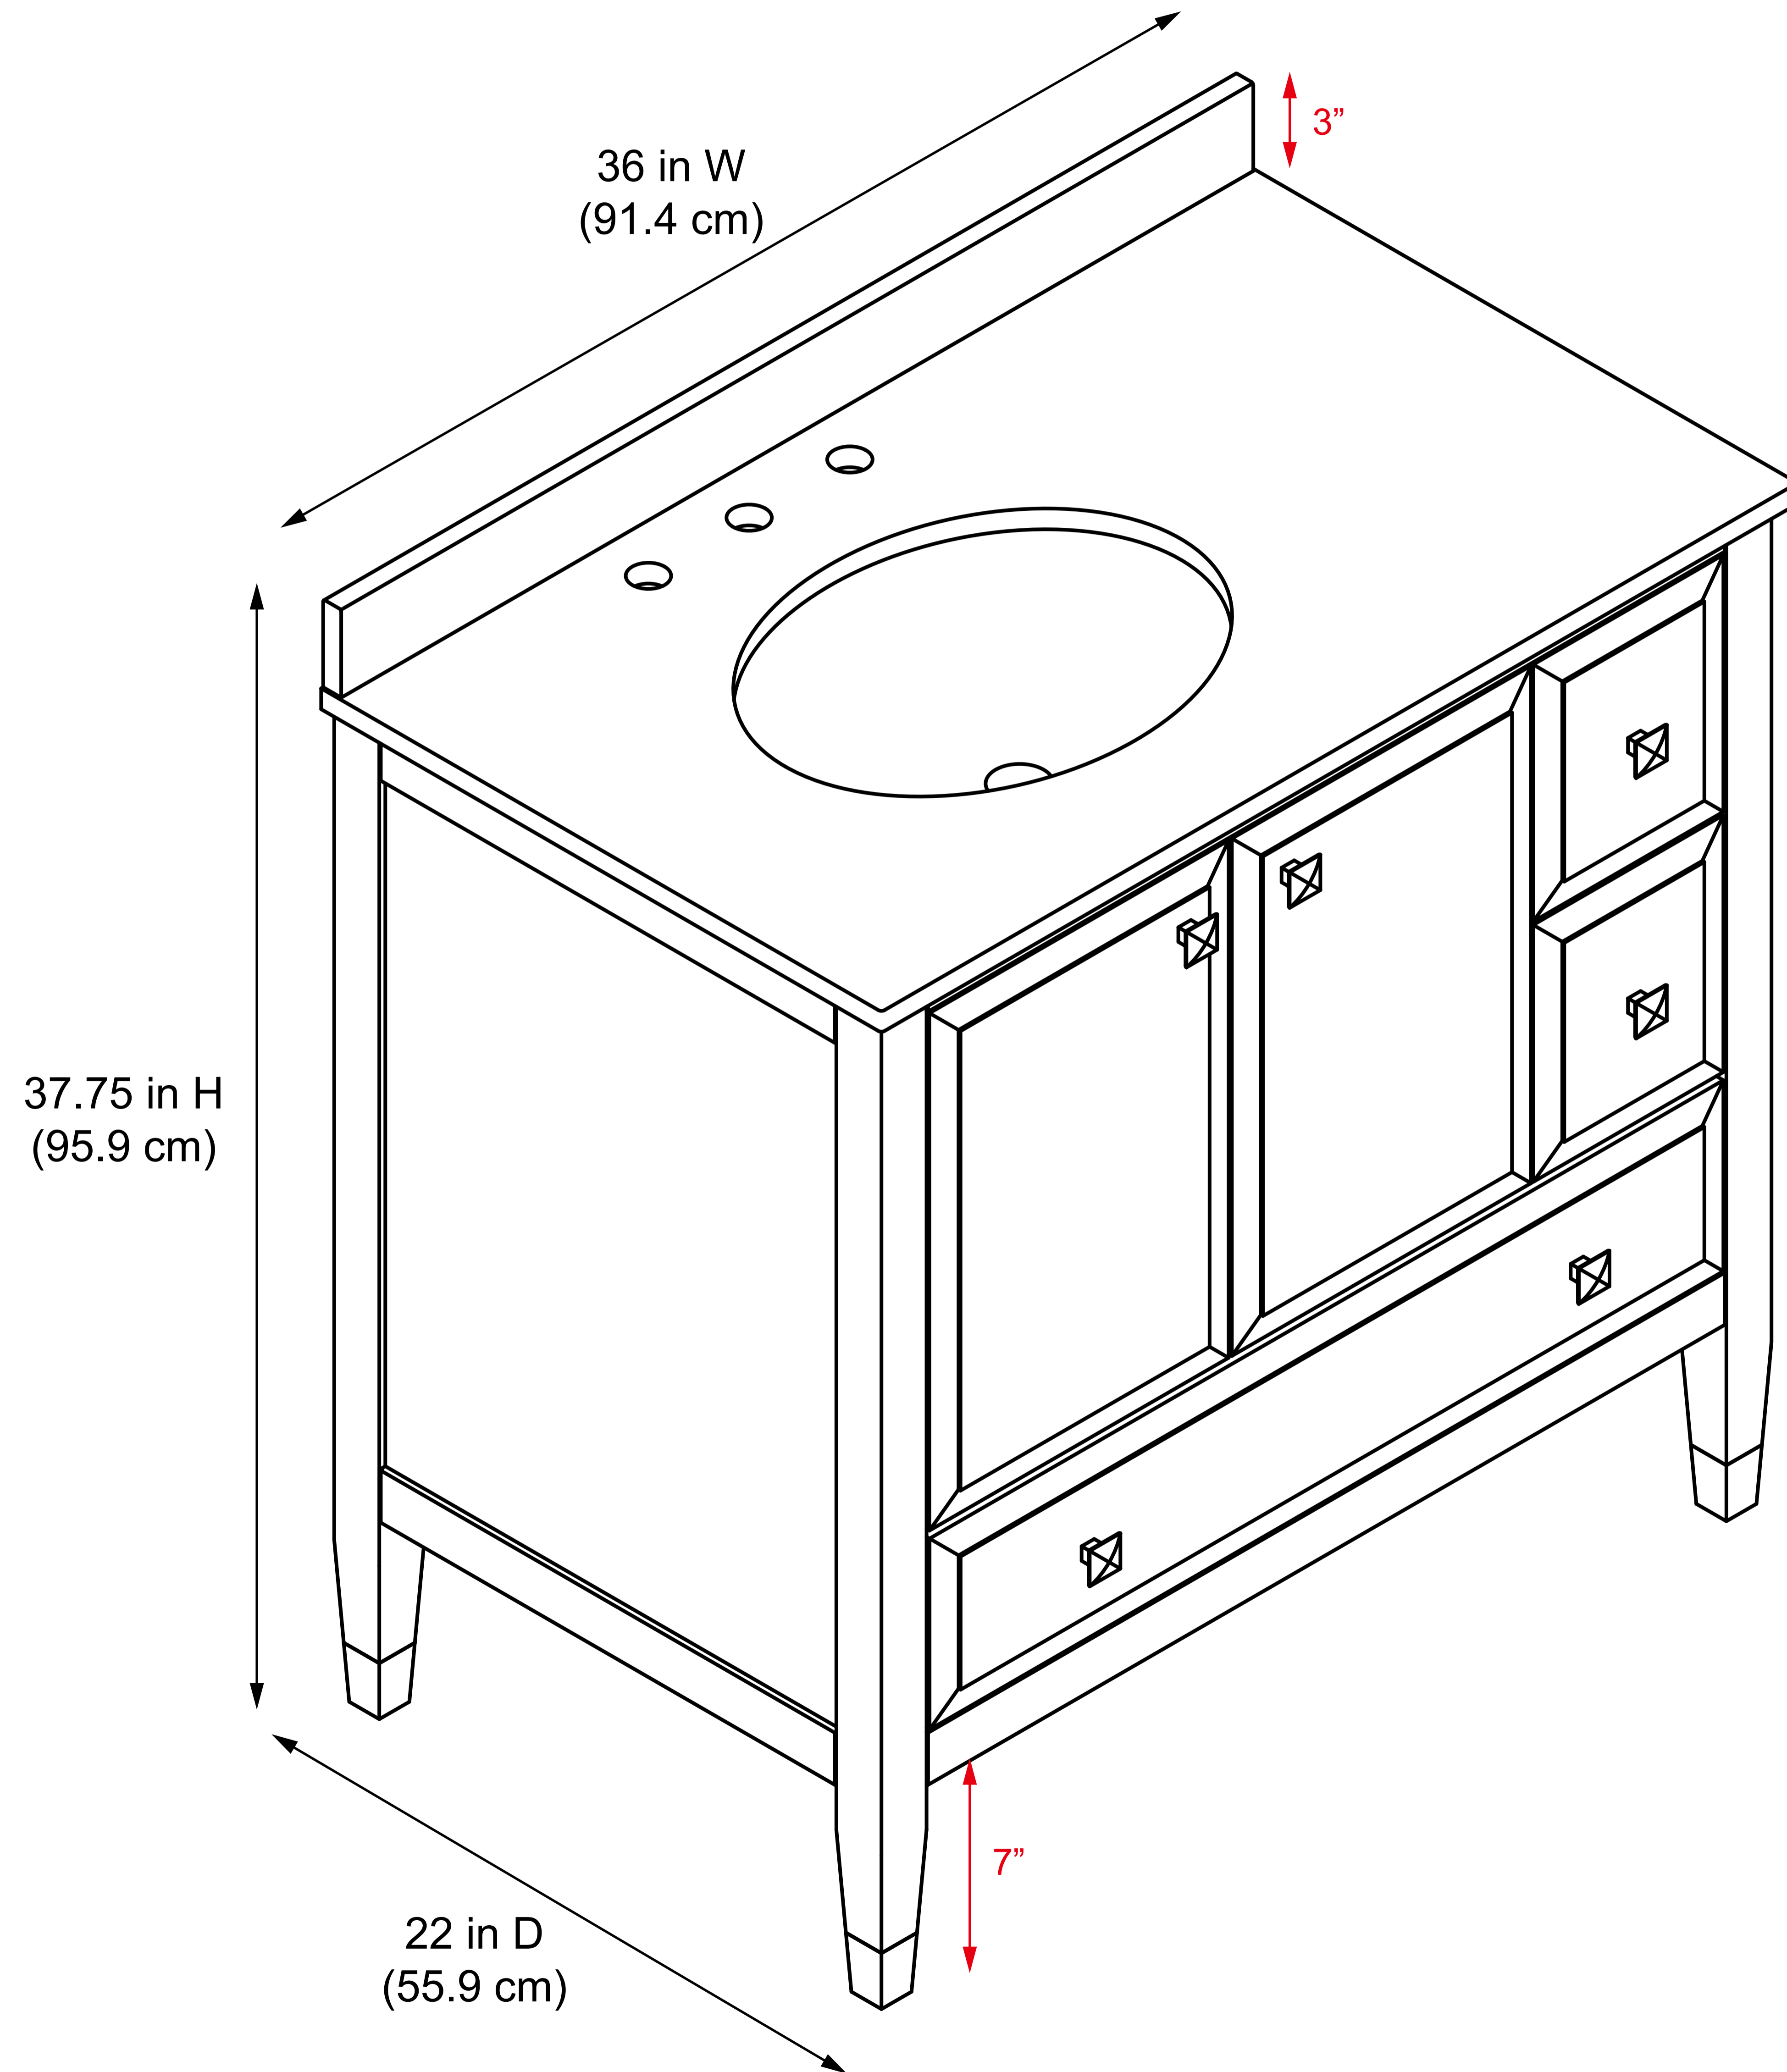

DL8854-C / DL8854W-C / DL8854G-C

36" Bathroom Vanity

36 in. W x 22 in. D x 37.75 in. H
(91.4 cm x 55.9 cm x 95.9 cm)

Top View

Back View