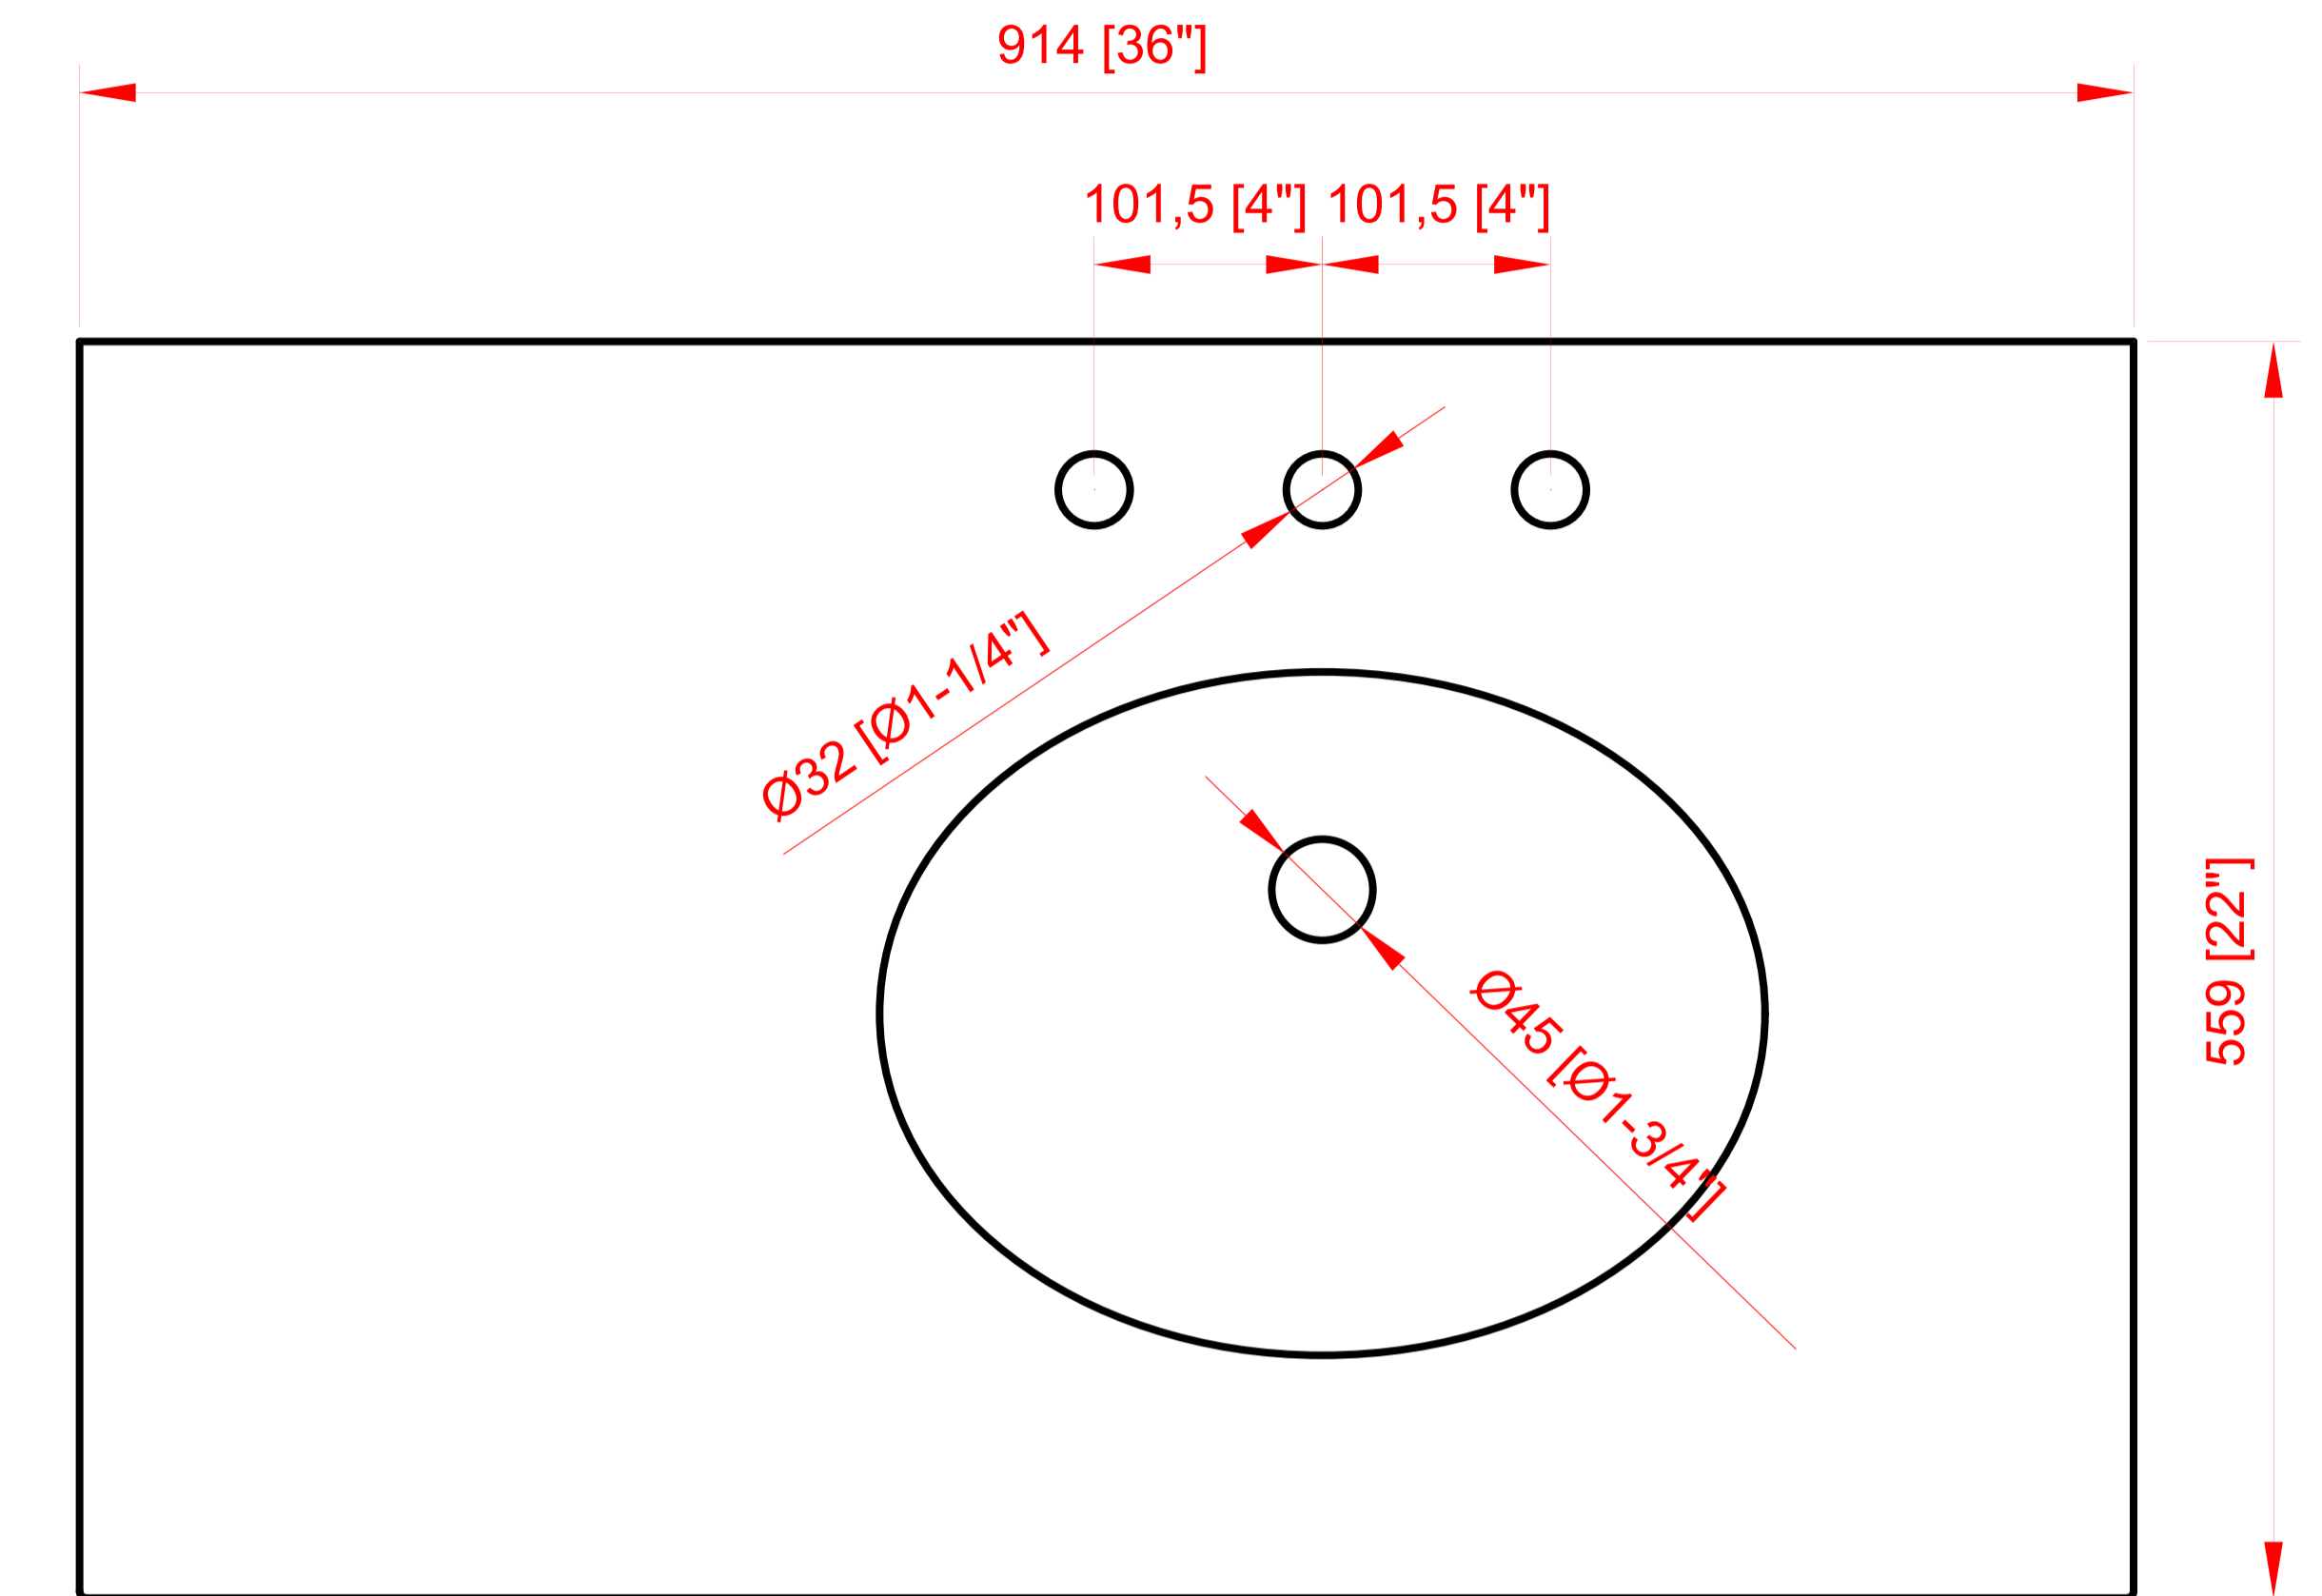

DL8854-C / DL8854W-C / DL8854G-C

36" Bathroom Vanity

36 in. W x 22 in. D x 37.75 in. H
(91.4 cm x 55.9 cm x 95.9 cm)

Top View

Back View