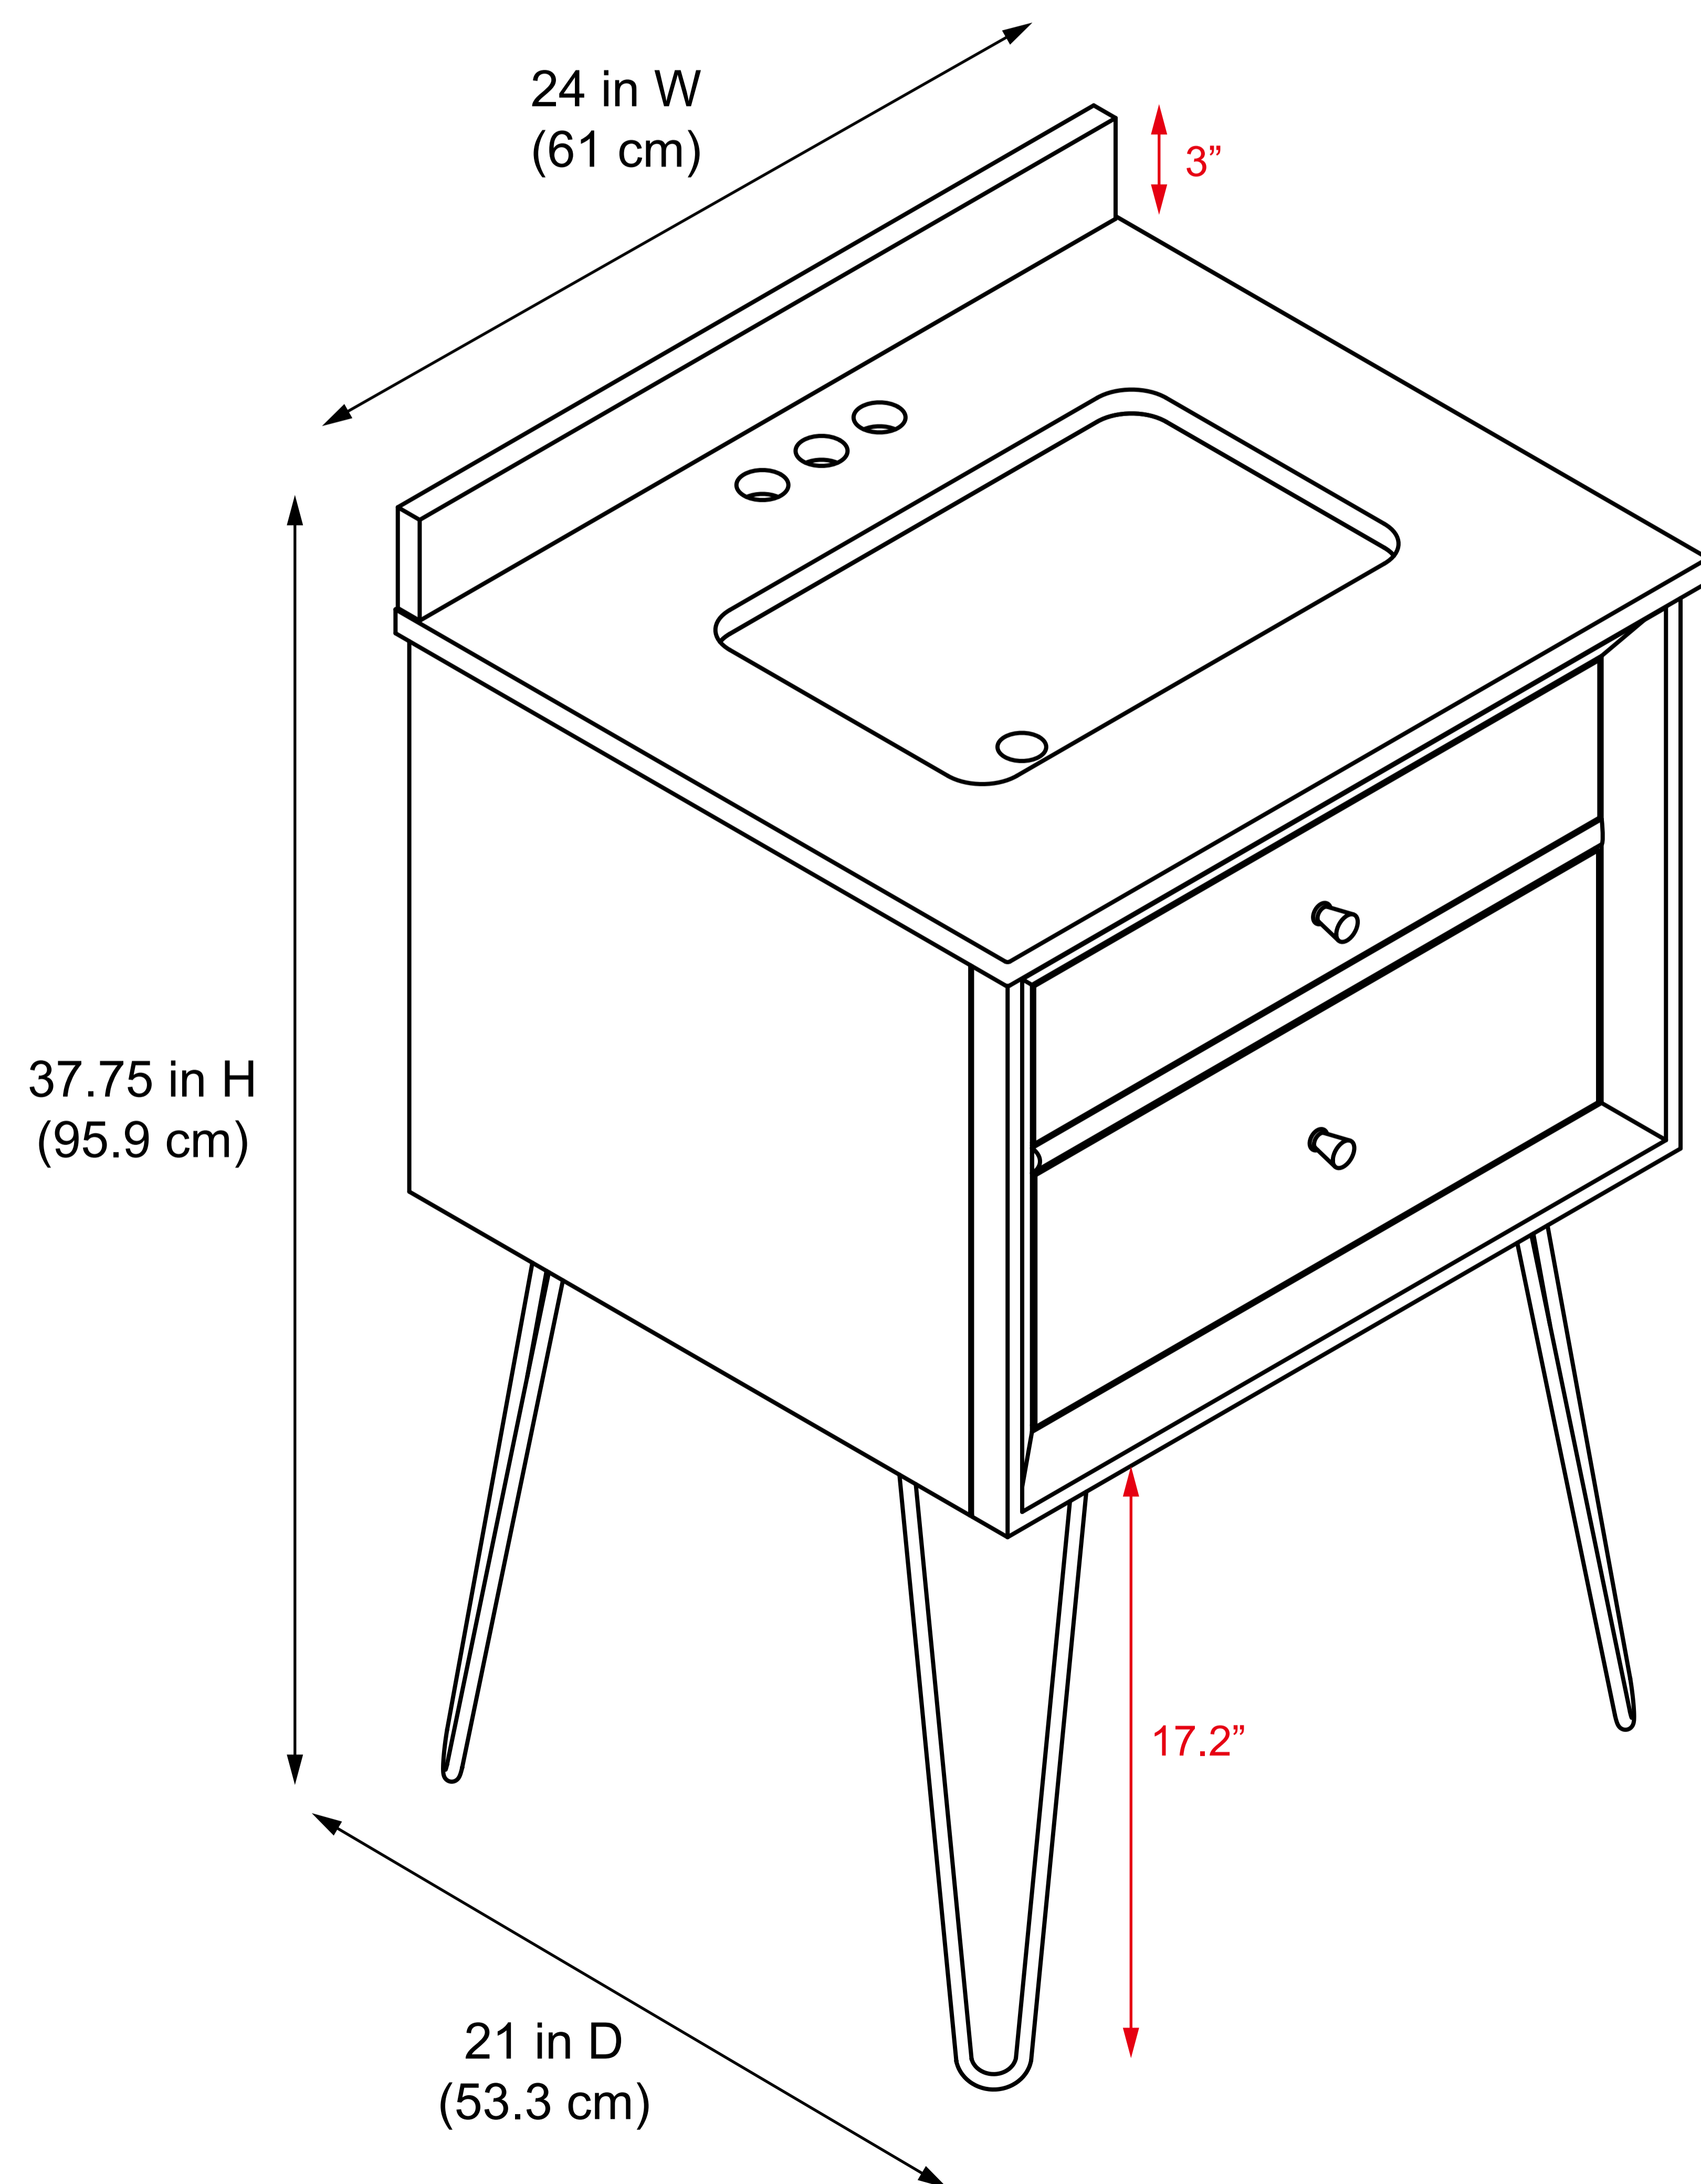

DL8857-A / DL8857W-A / DL8857G-A

24" Bathroom Vanity

24 in. W x 21 in. D x 37.75 in. H

(61 cm x 53.3 cm x 95.9 cm)

Top View

Back View