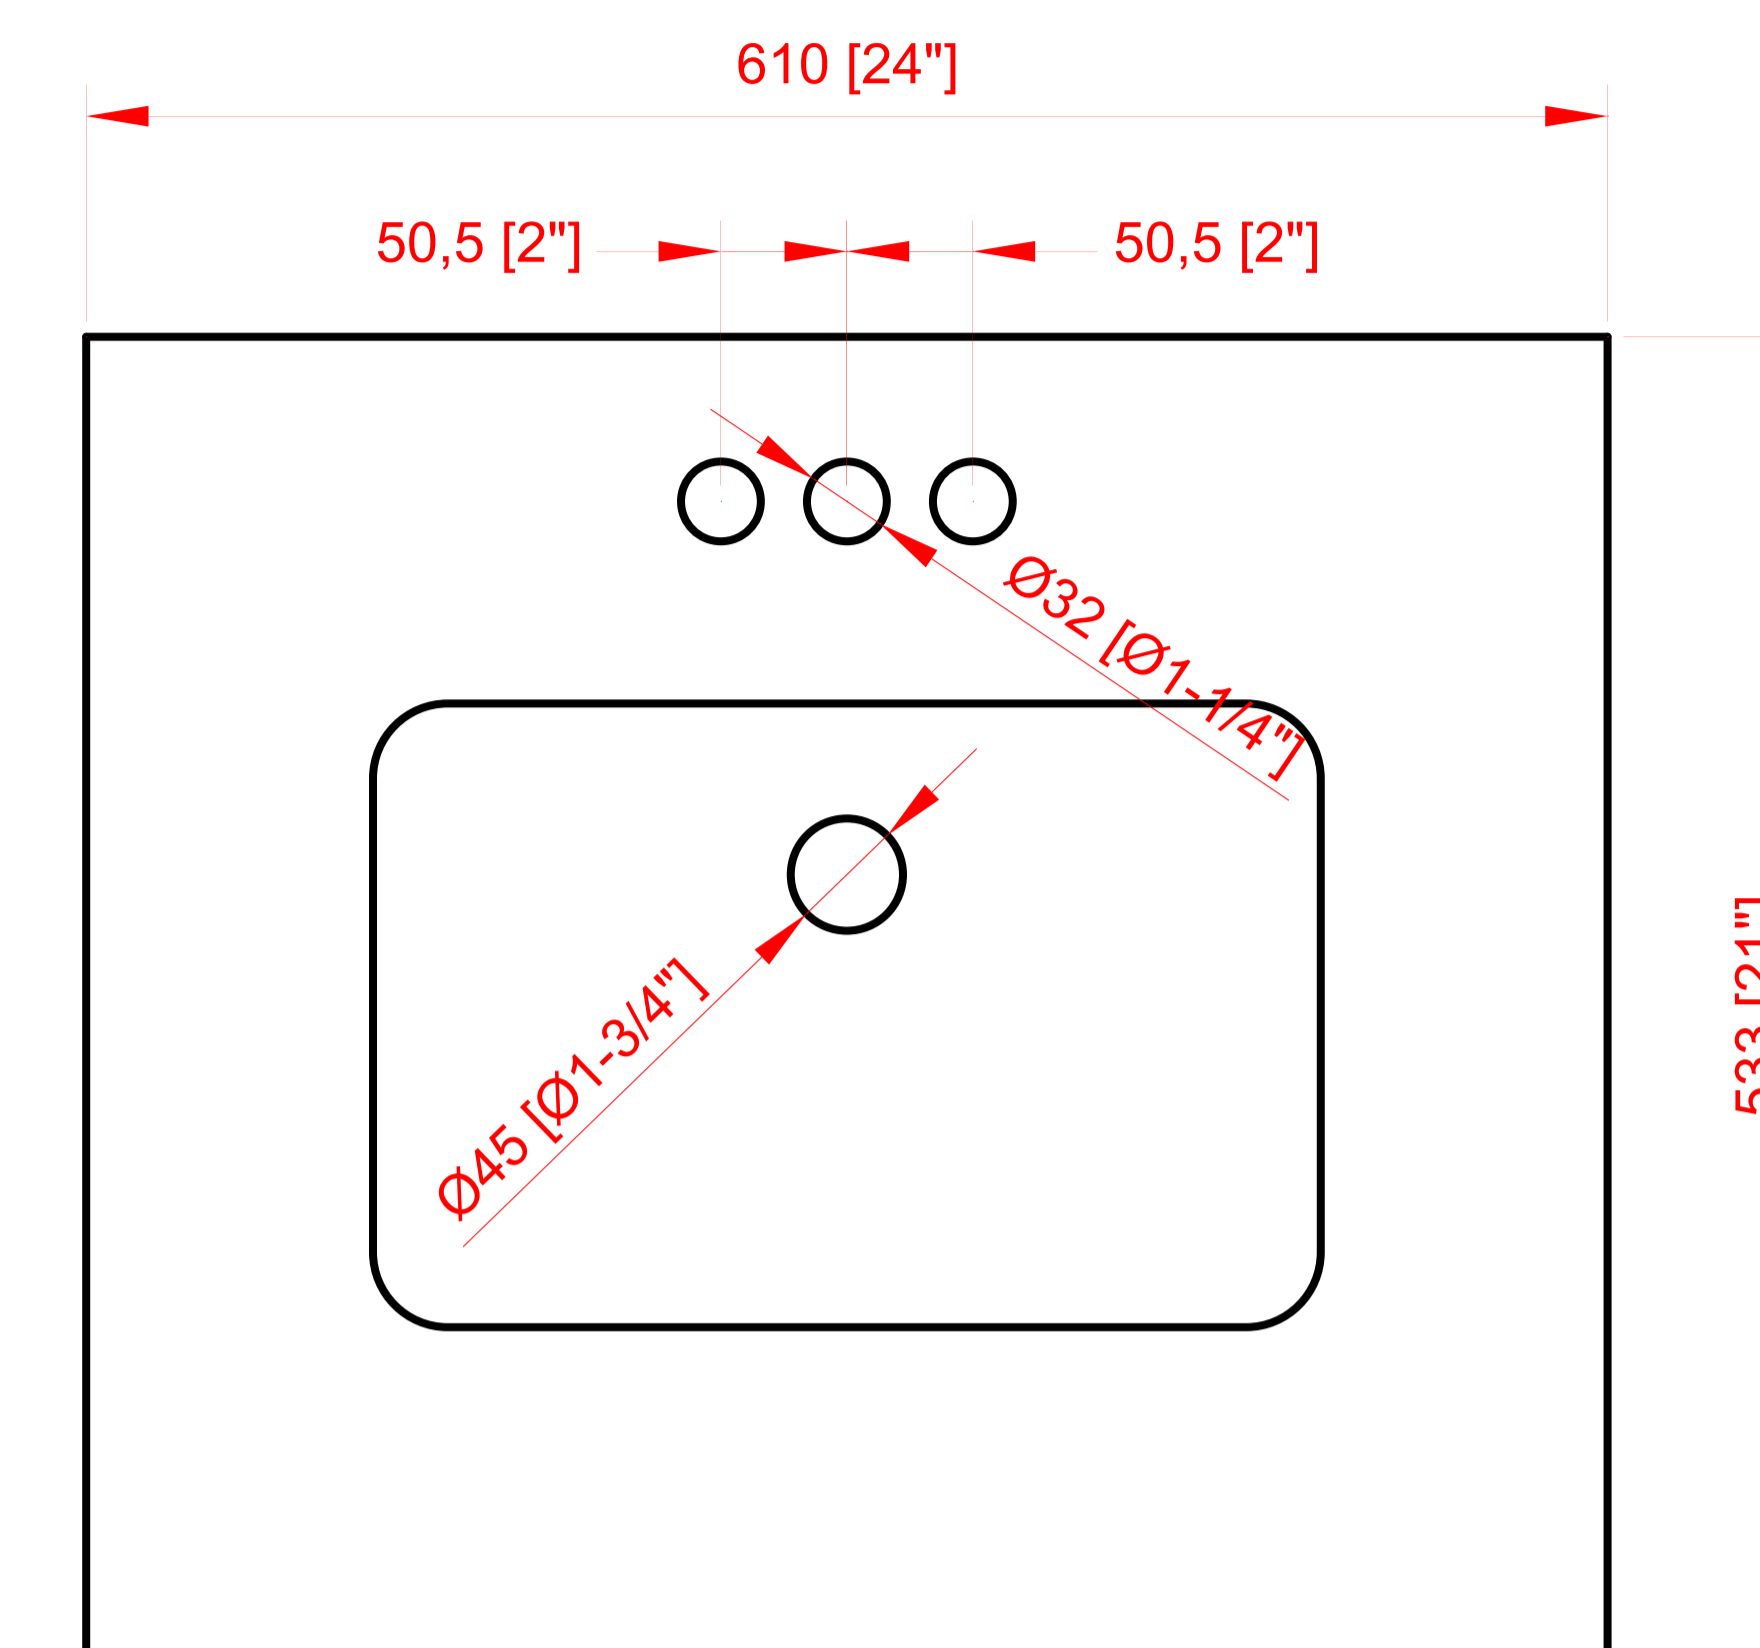

DL8857-A / DL8857W-A / DL8857G-A

24" Bathroom Vanity

24 in. W x 21 in. D x 37.75 in. H

(61 cm x 53.3 cm x 95.9 cm)

Top View

Back View