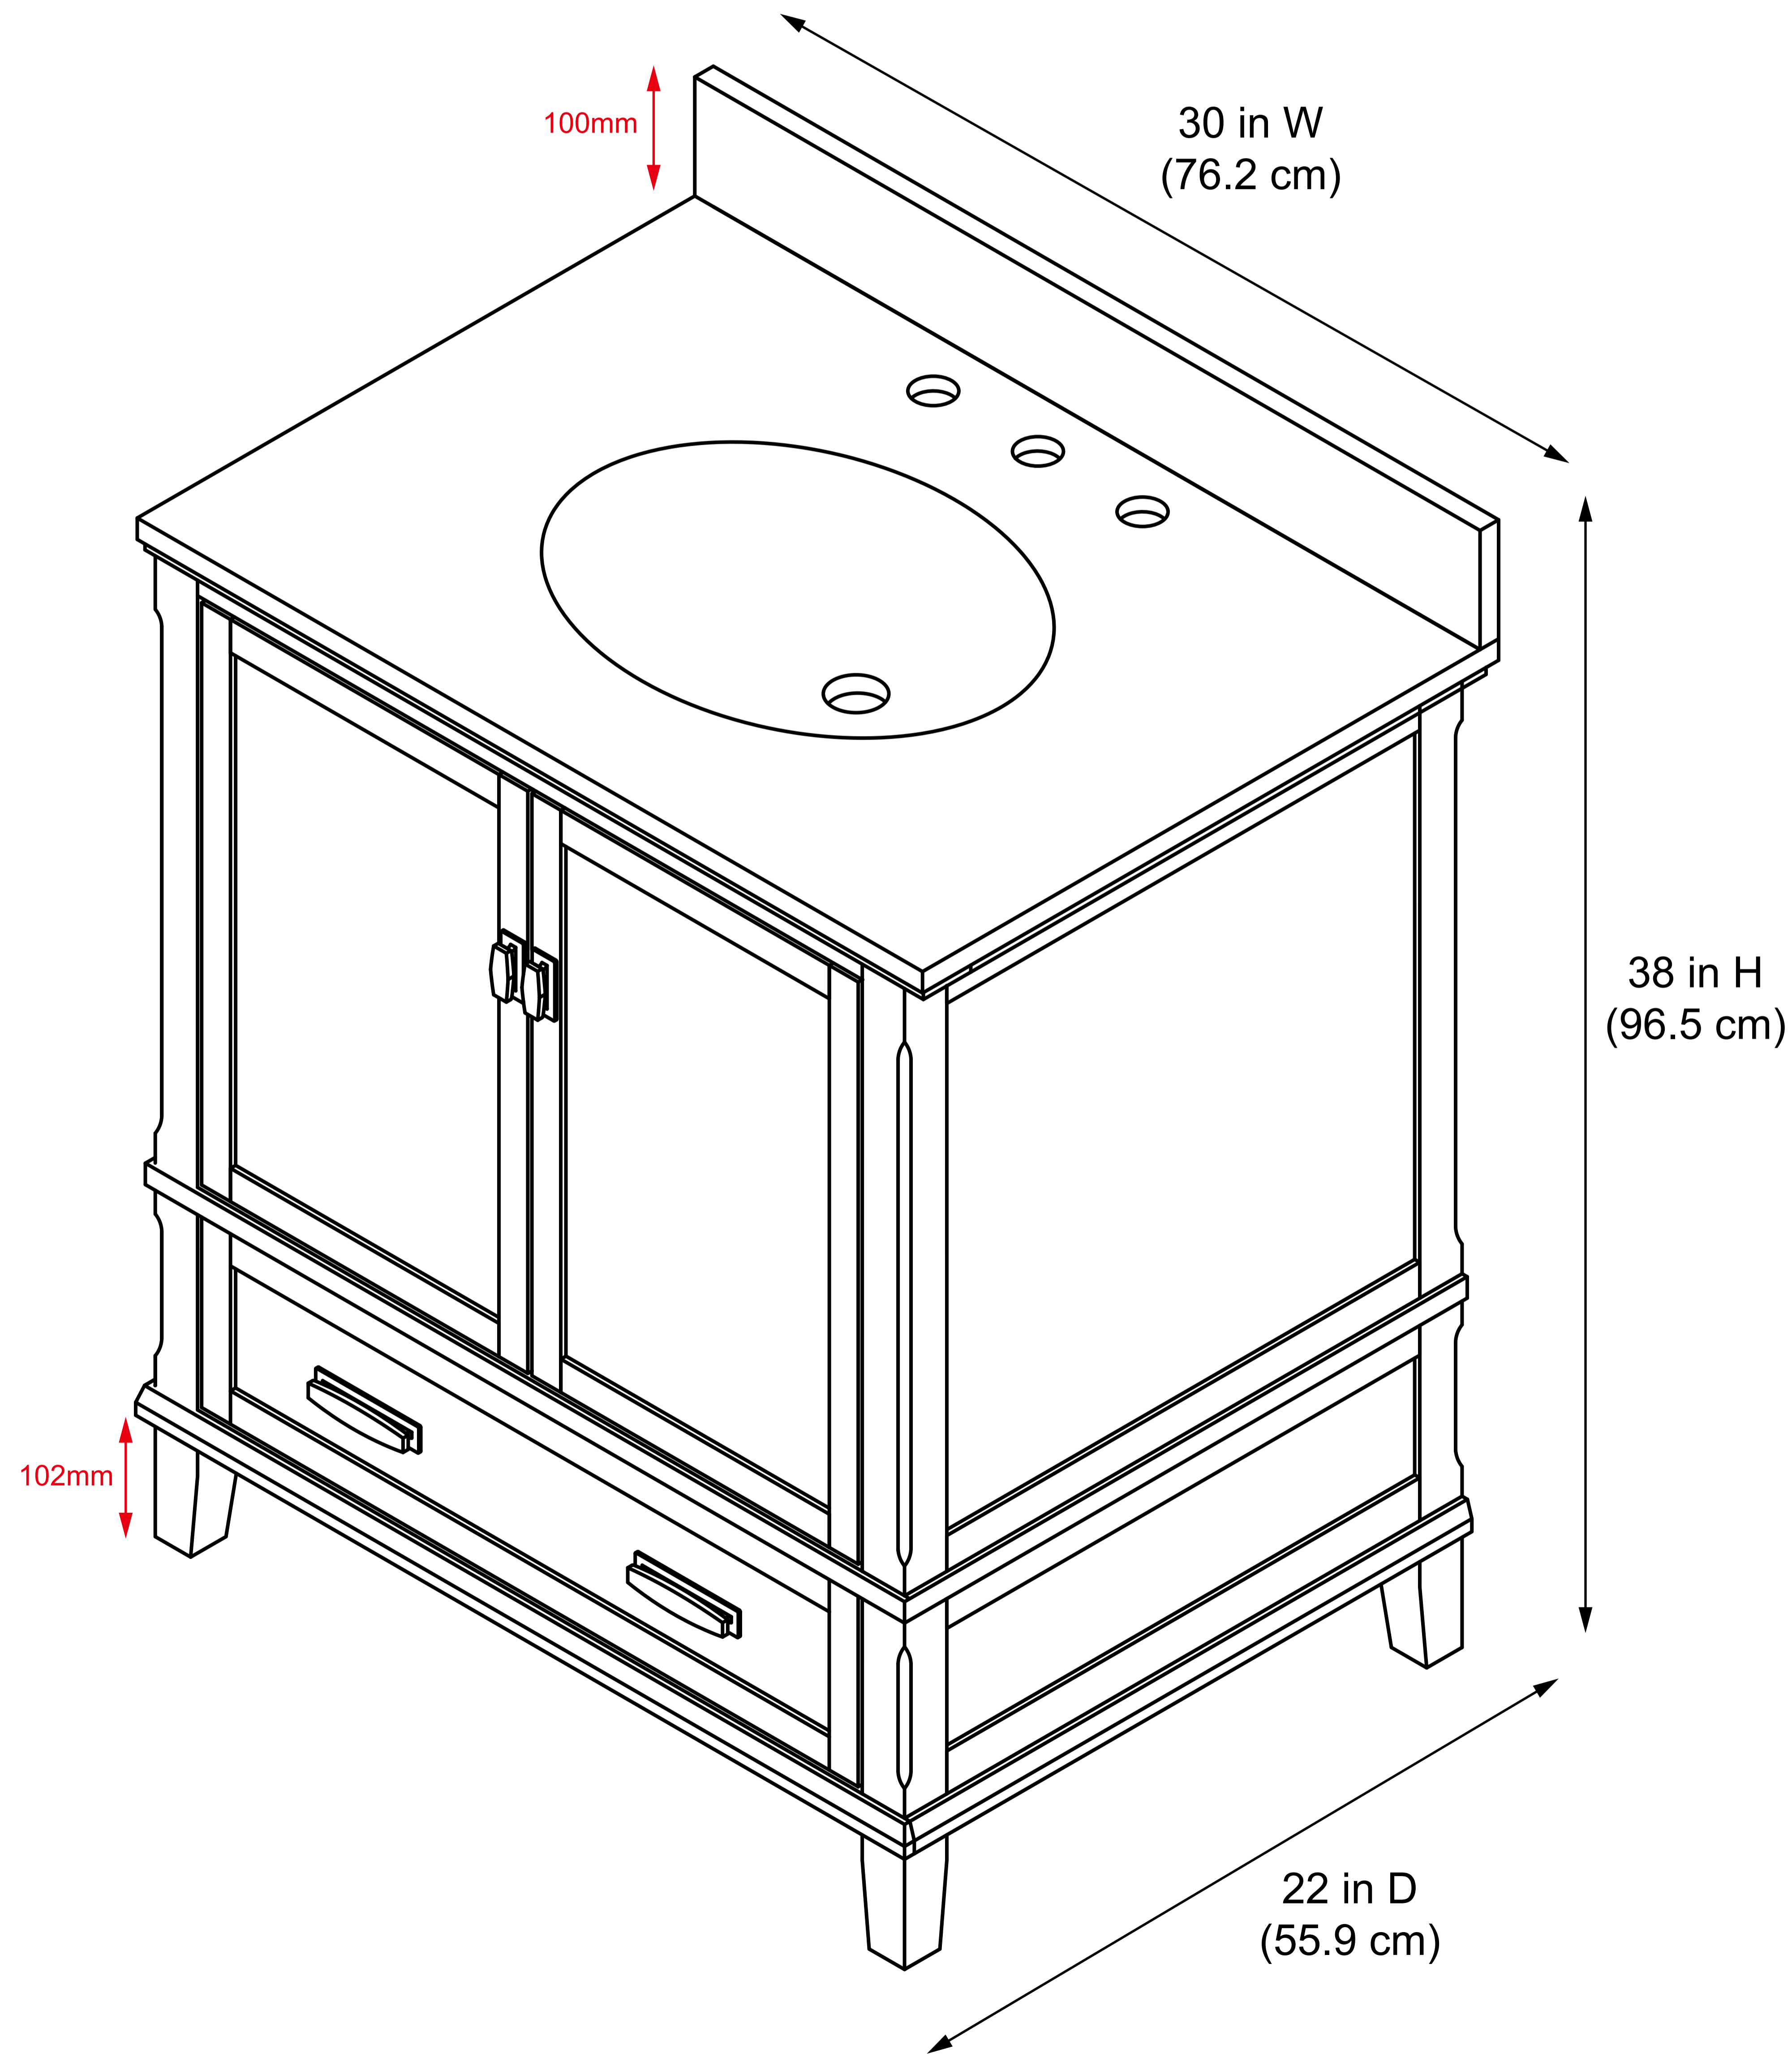

DA8050-B / DA8050G-B / DA8050W-B

30" Bathroom Vanity

30 in. W x 22 in. D x 38 in. H
(76.2 cm x 55.9 cm x 96.5 cm)

Top View

Back View