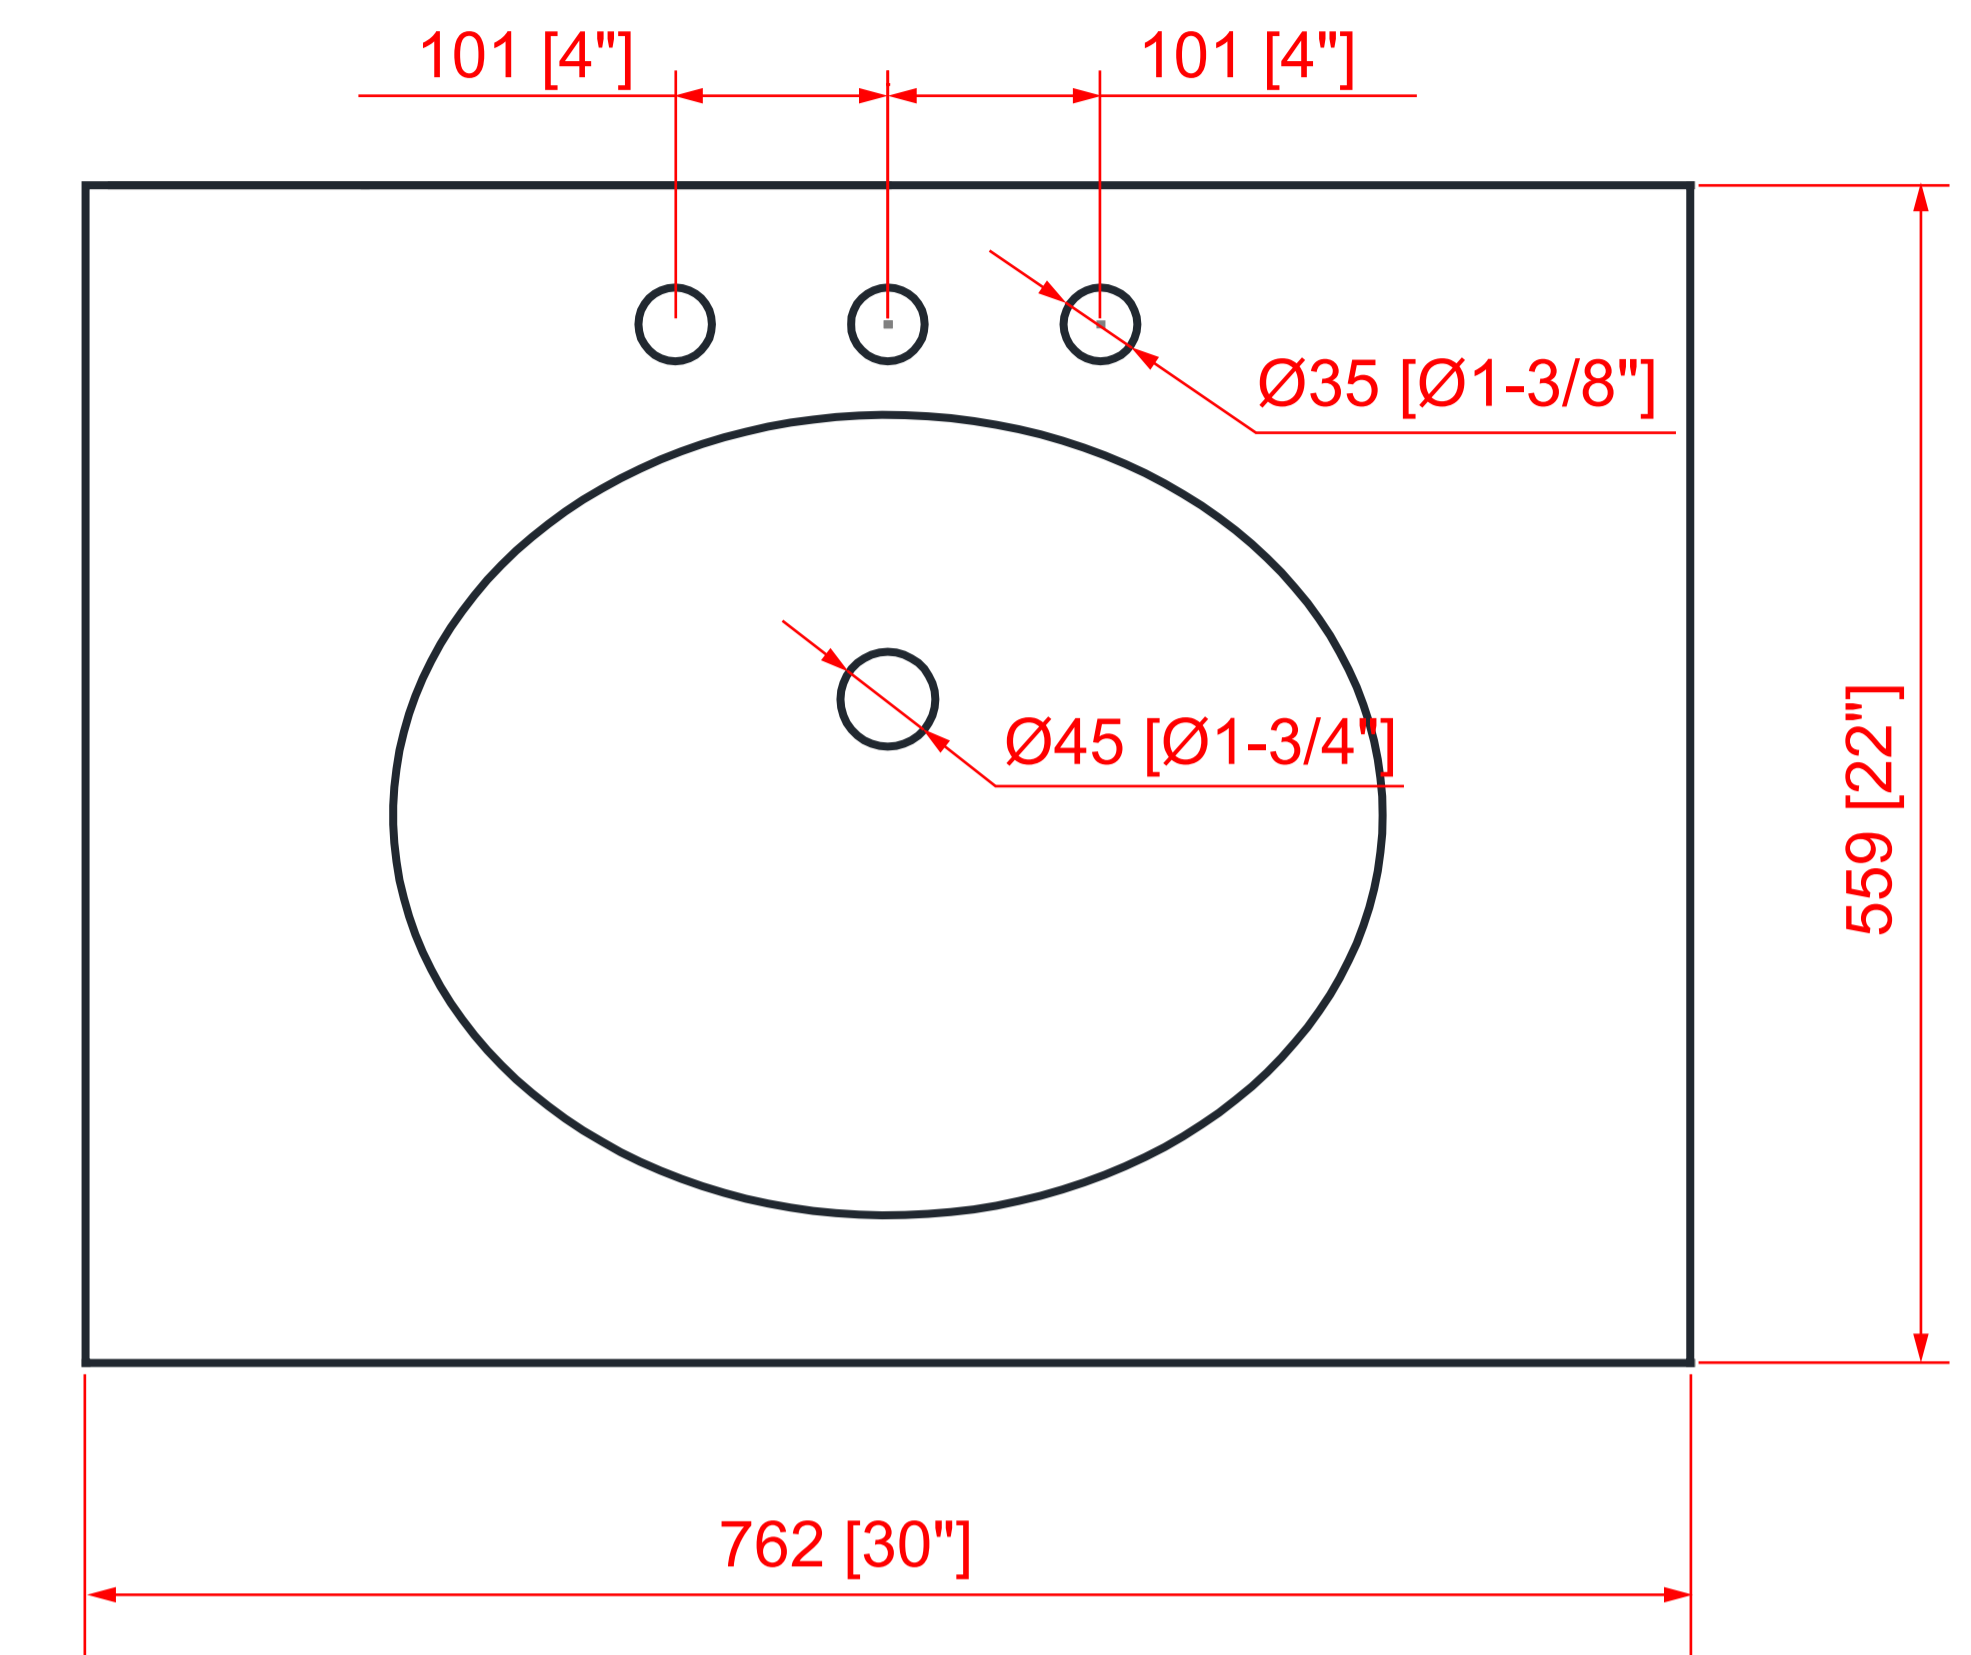

DA8050-B / DA8050G-B / DA8050W-B

30" Bathroom Vanity

30 in. W x 22 in. D x 38 in. H
(76.2 cm x 55.9 cm x 96.5 cm)

Top View

Back View