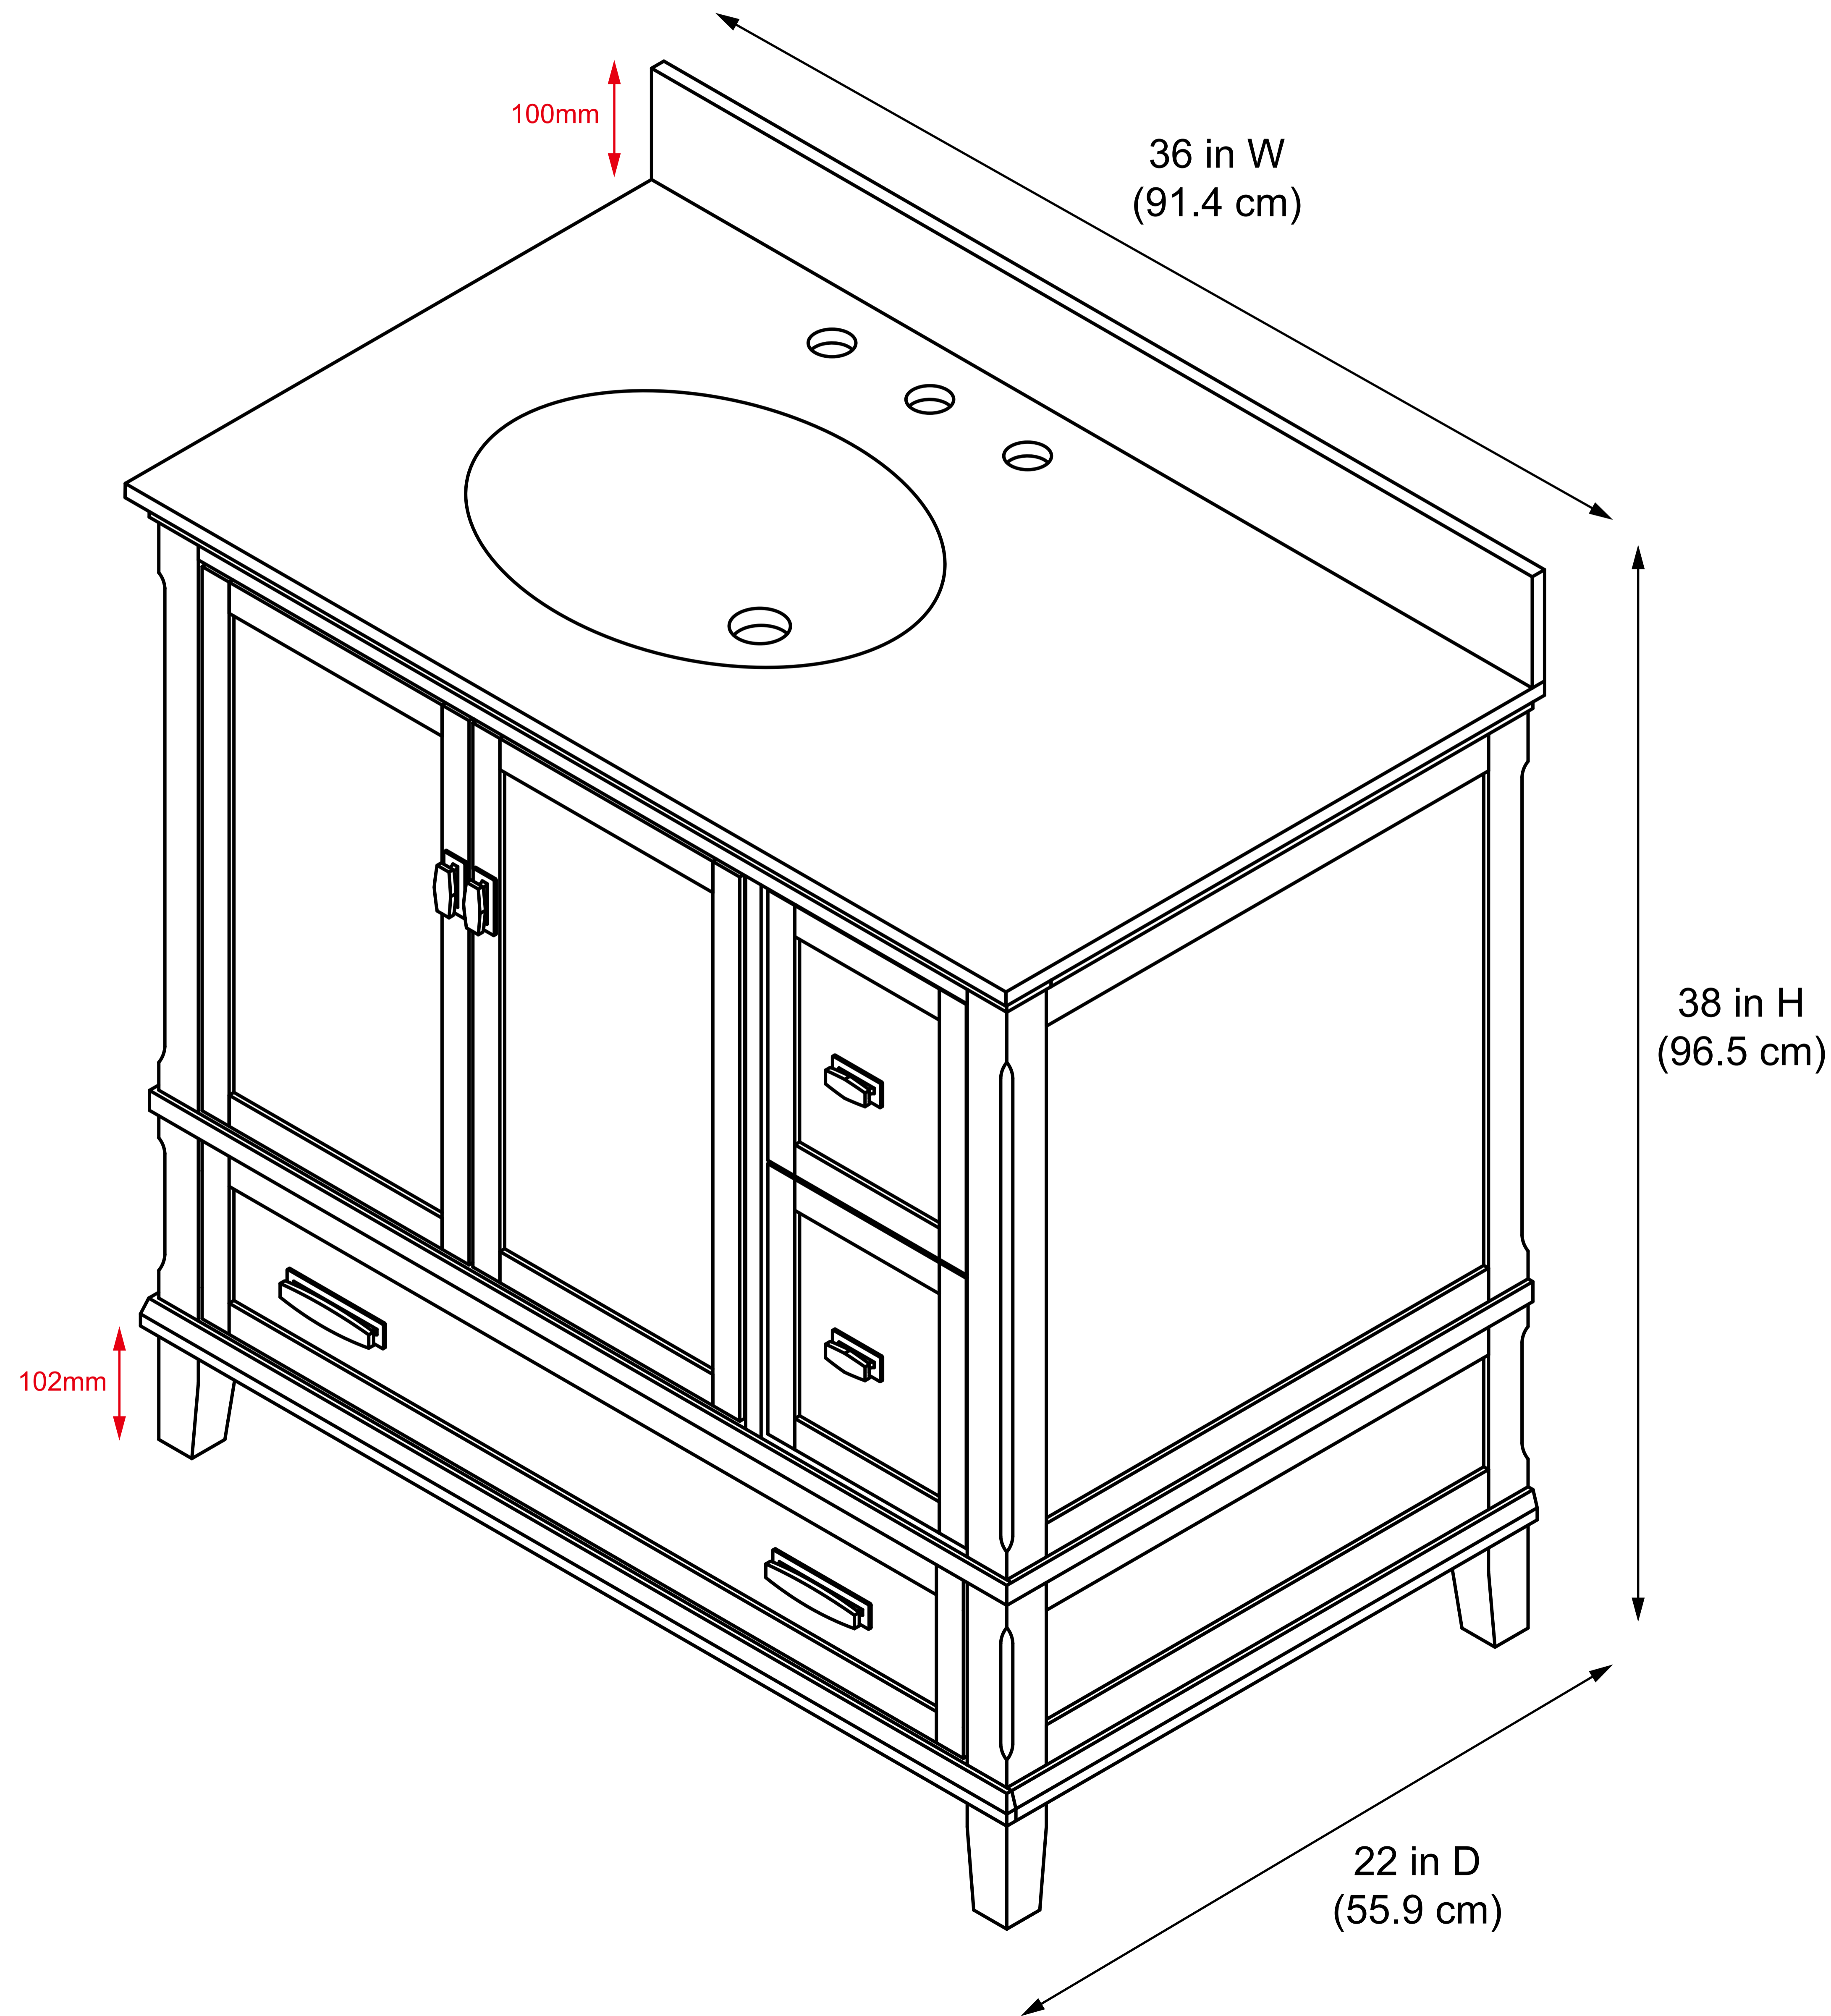

DA8050-C / DA8050G-C / DA8050W-C

36" Bathroom Vanity

36 in. W x 22 in. D x 38 in. H
(91.4 cm x 55.9 cm x 96.5 cm)

Top View

Back View