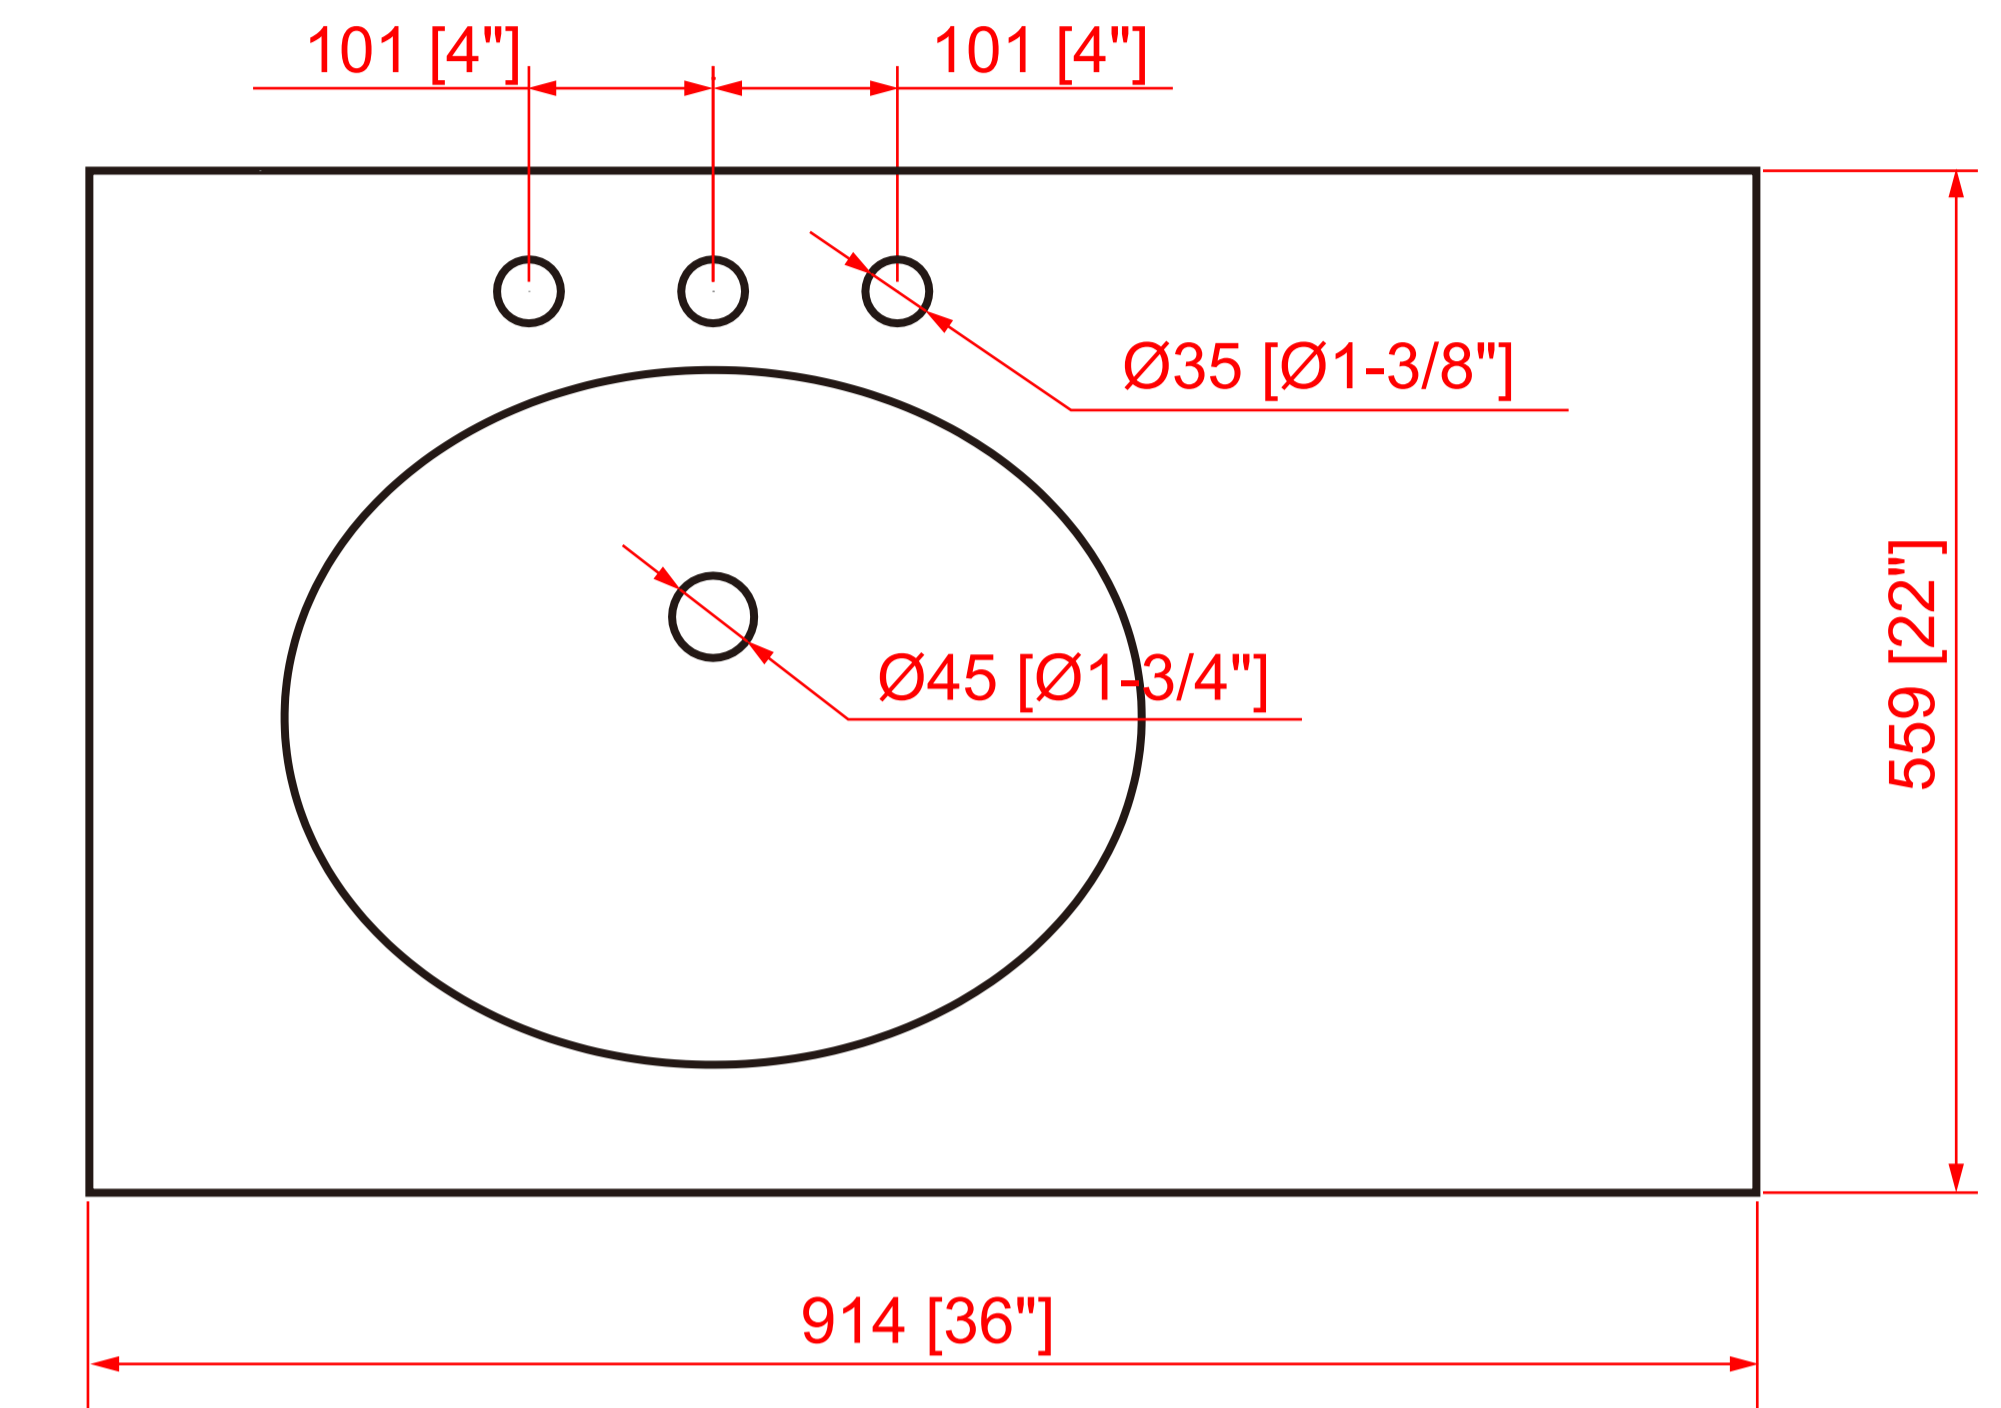

DA8050-C / DA8050G-C / DA8050W-C

36" Bathroom Vanity

36 in. W x 22 in. D x 38 in. H
(91.4 cm x 55.9 cm x 96.5 cm)

Top View

Back View