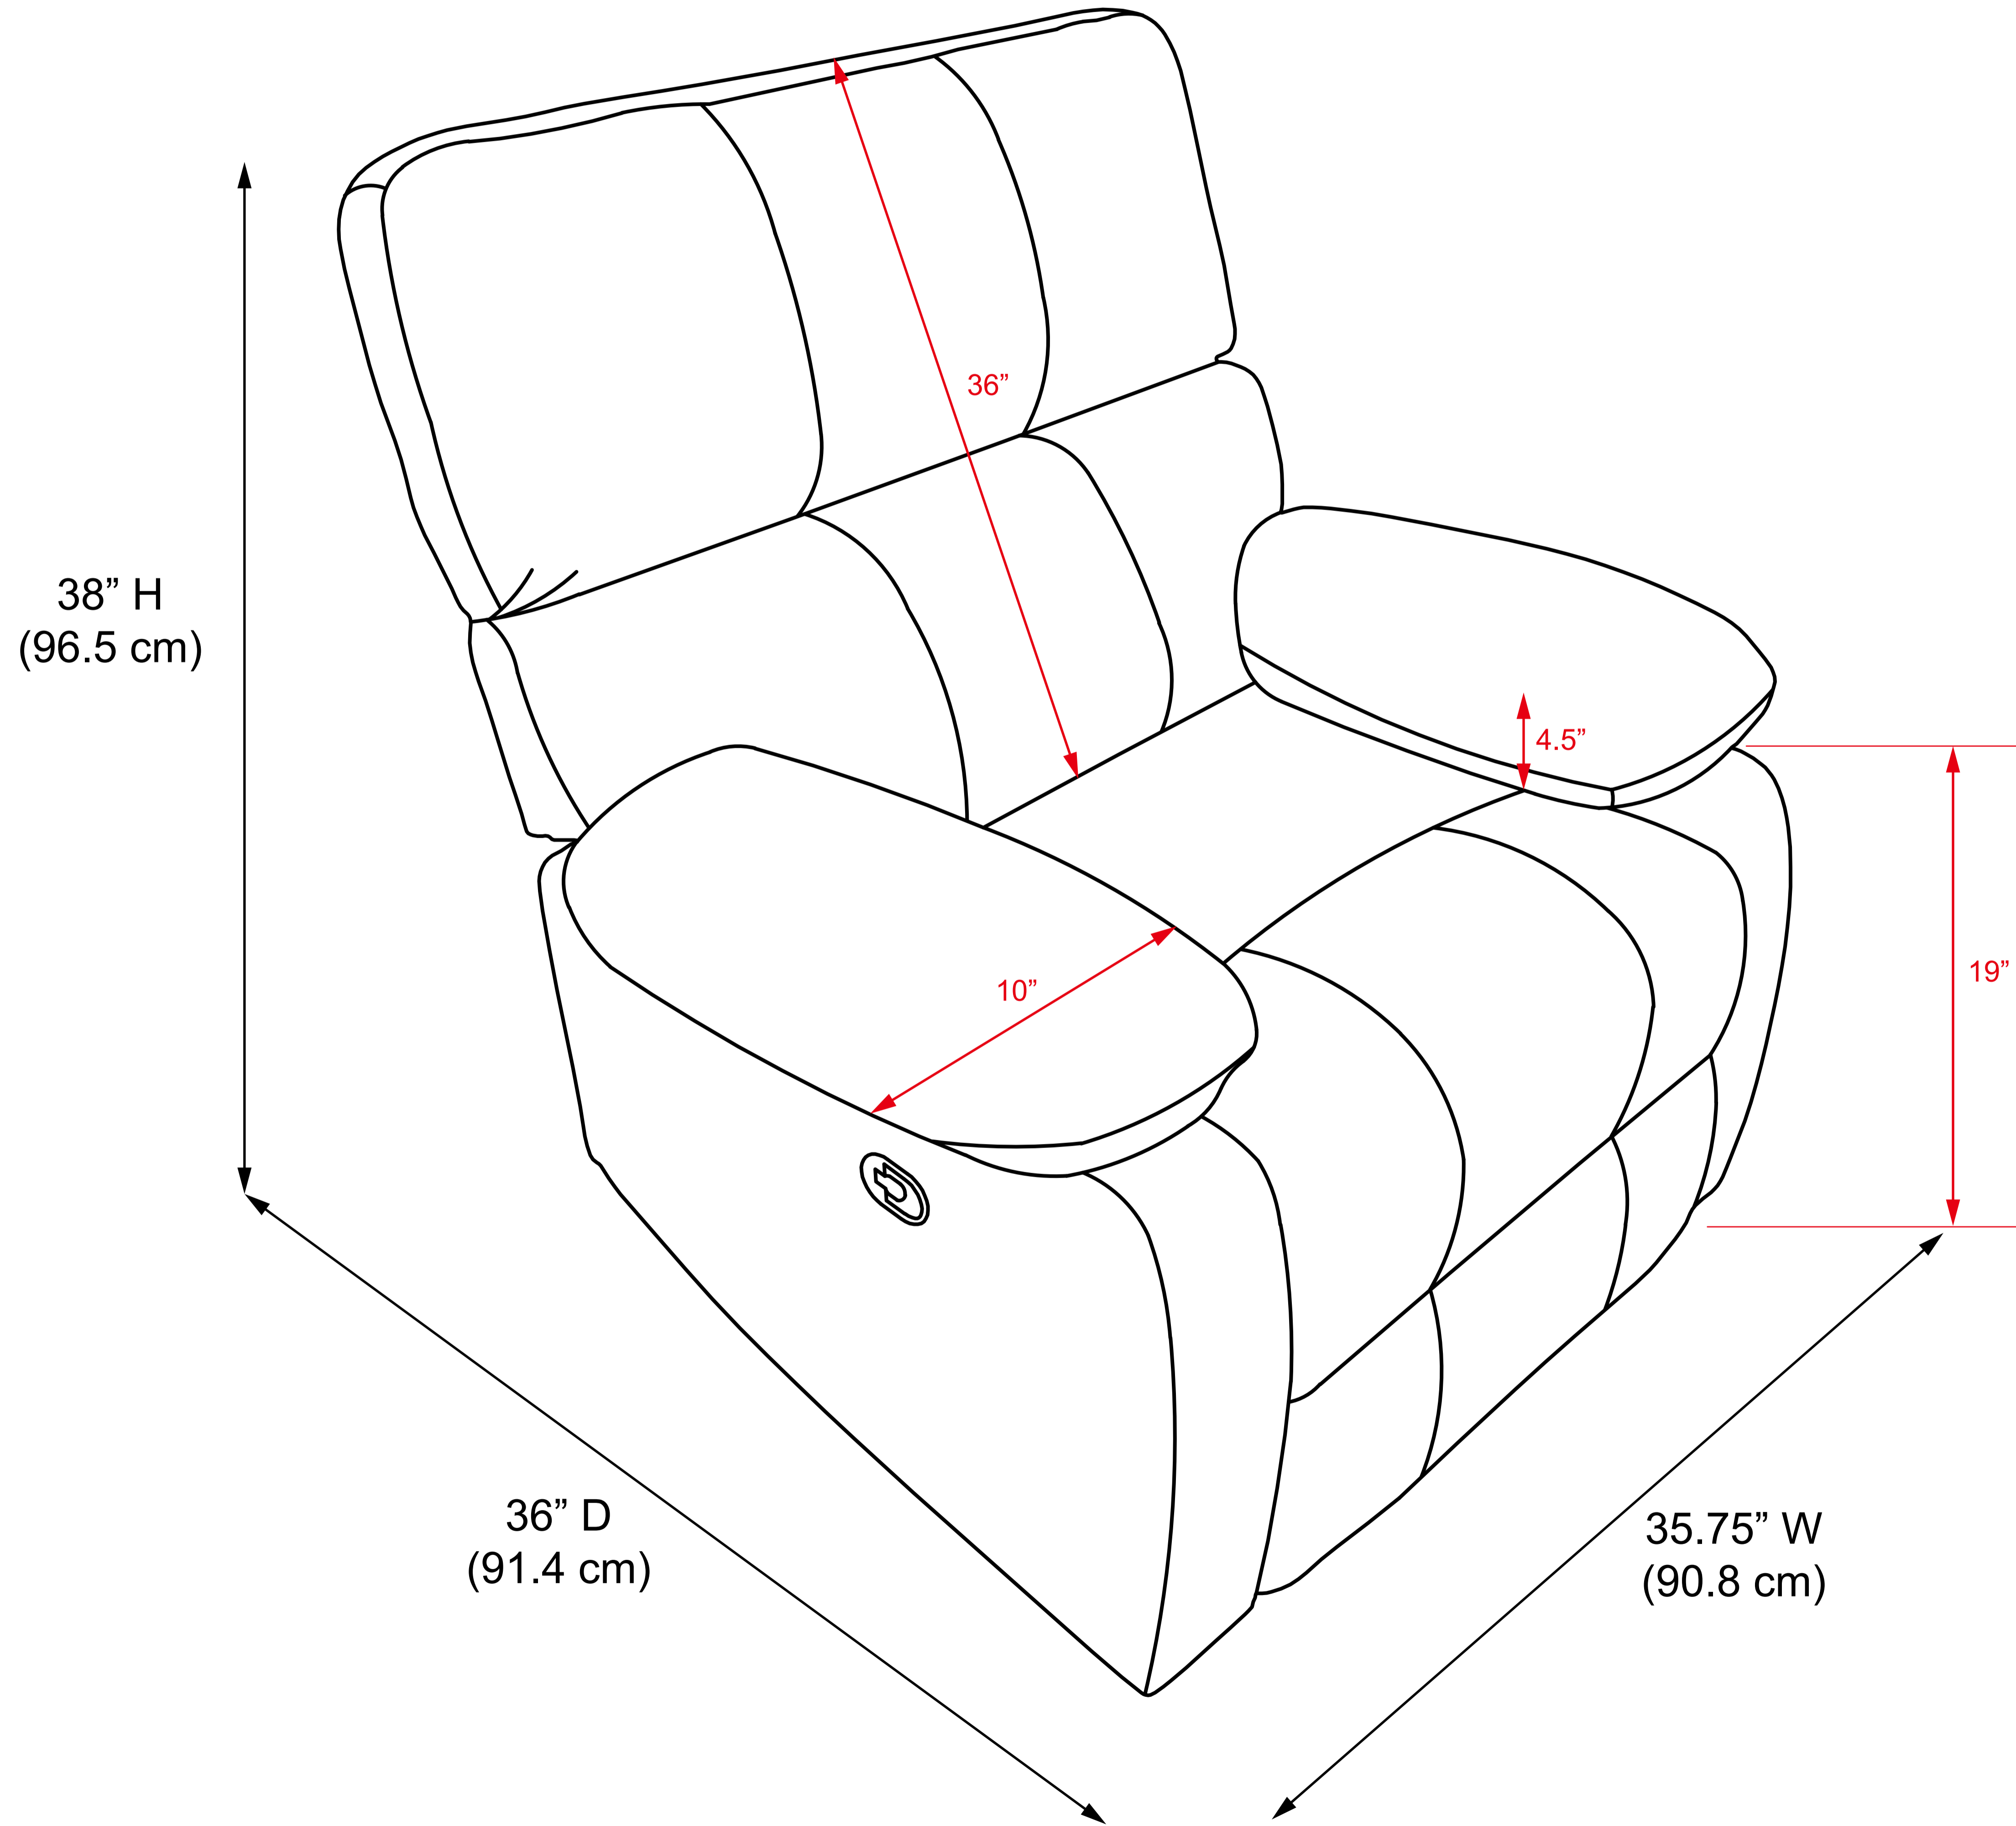

8559-R Recliner

35.75 in. W x 36 in. D x 38 in. H
(90.8 cm x 91.4 cm x 96.5 cm)

Partially Opened

Fully Opened