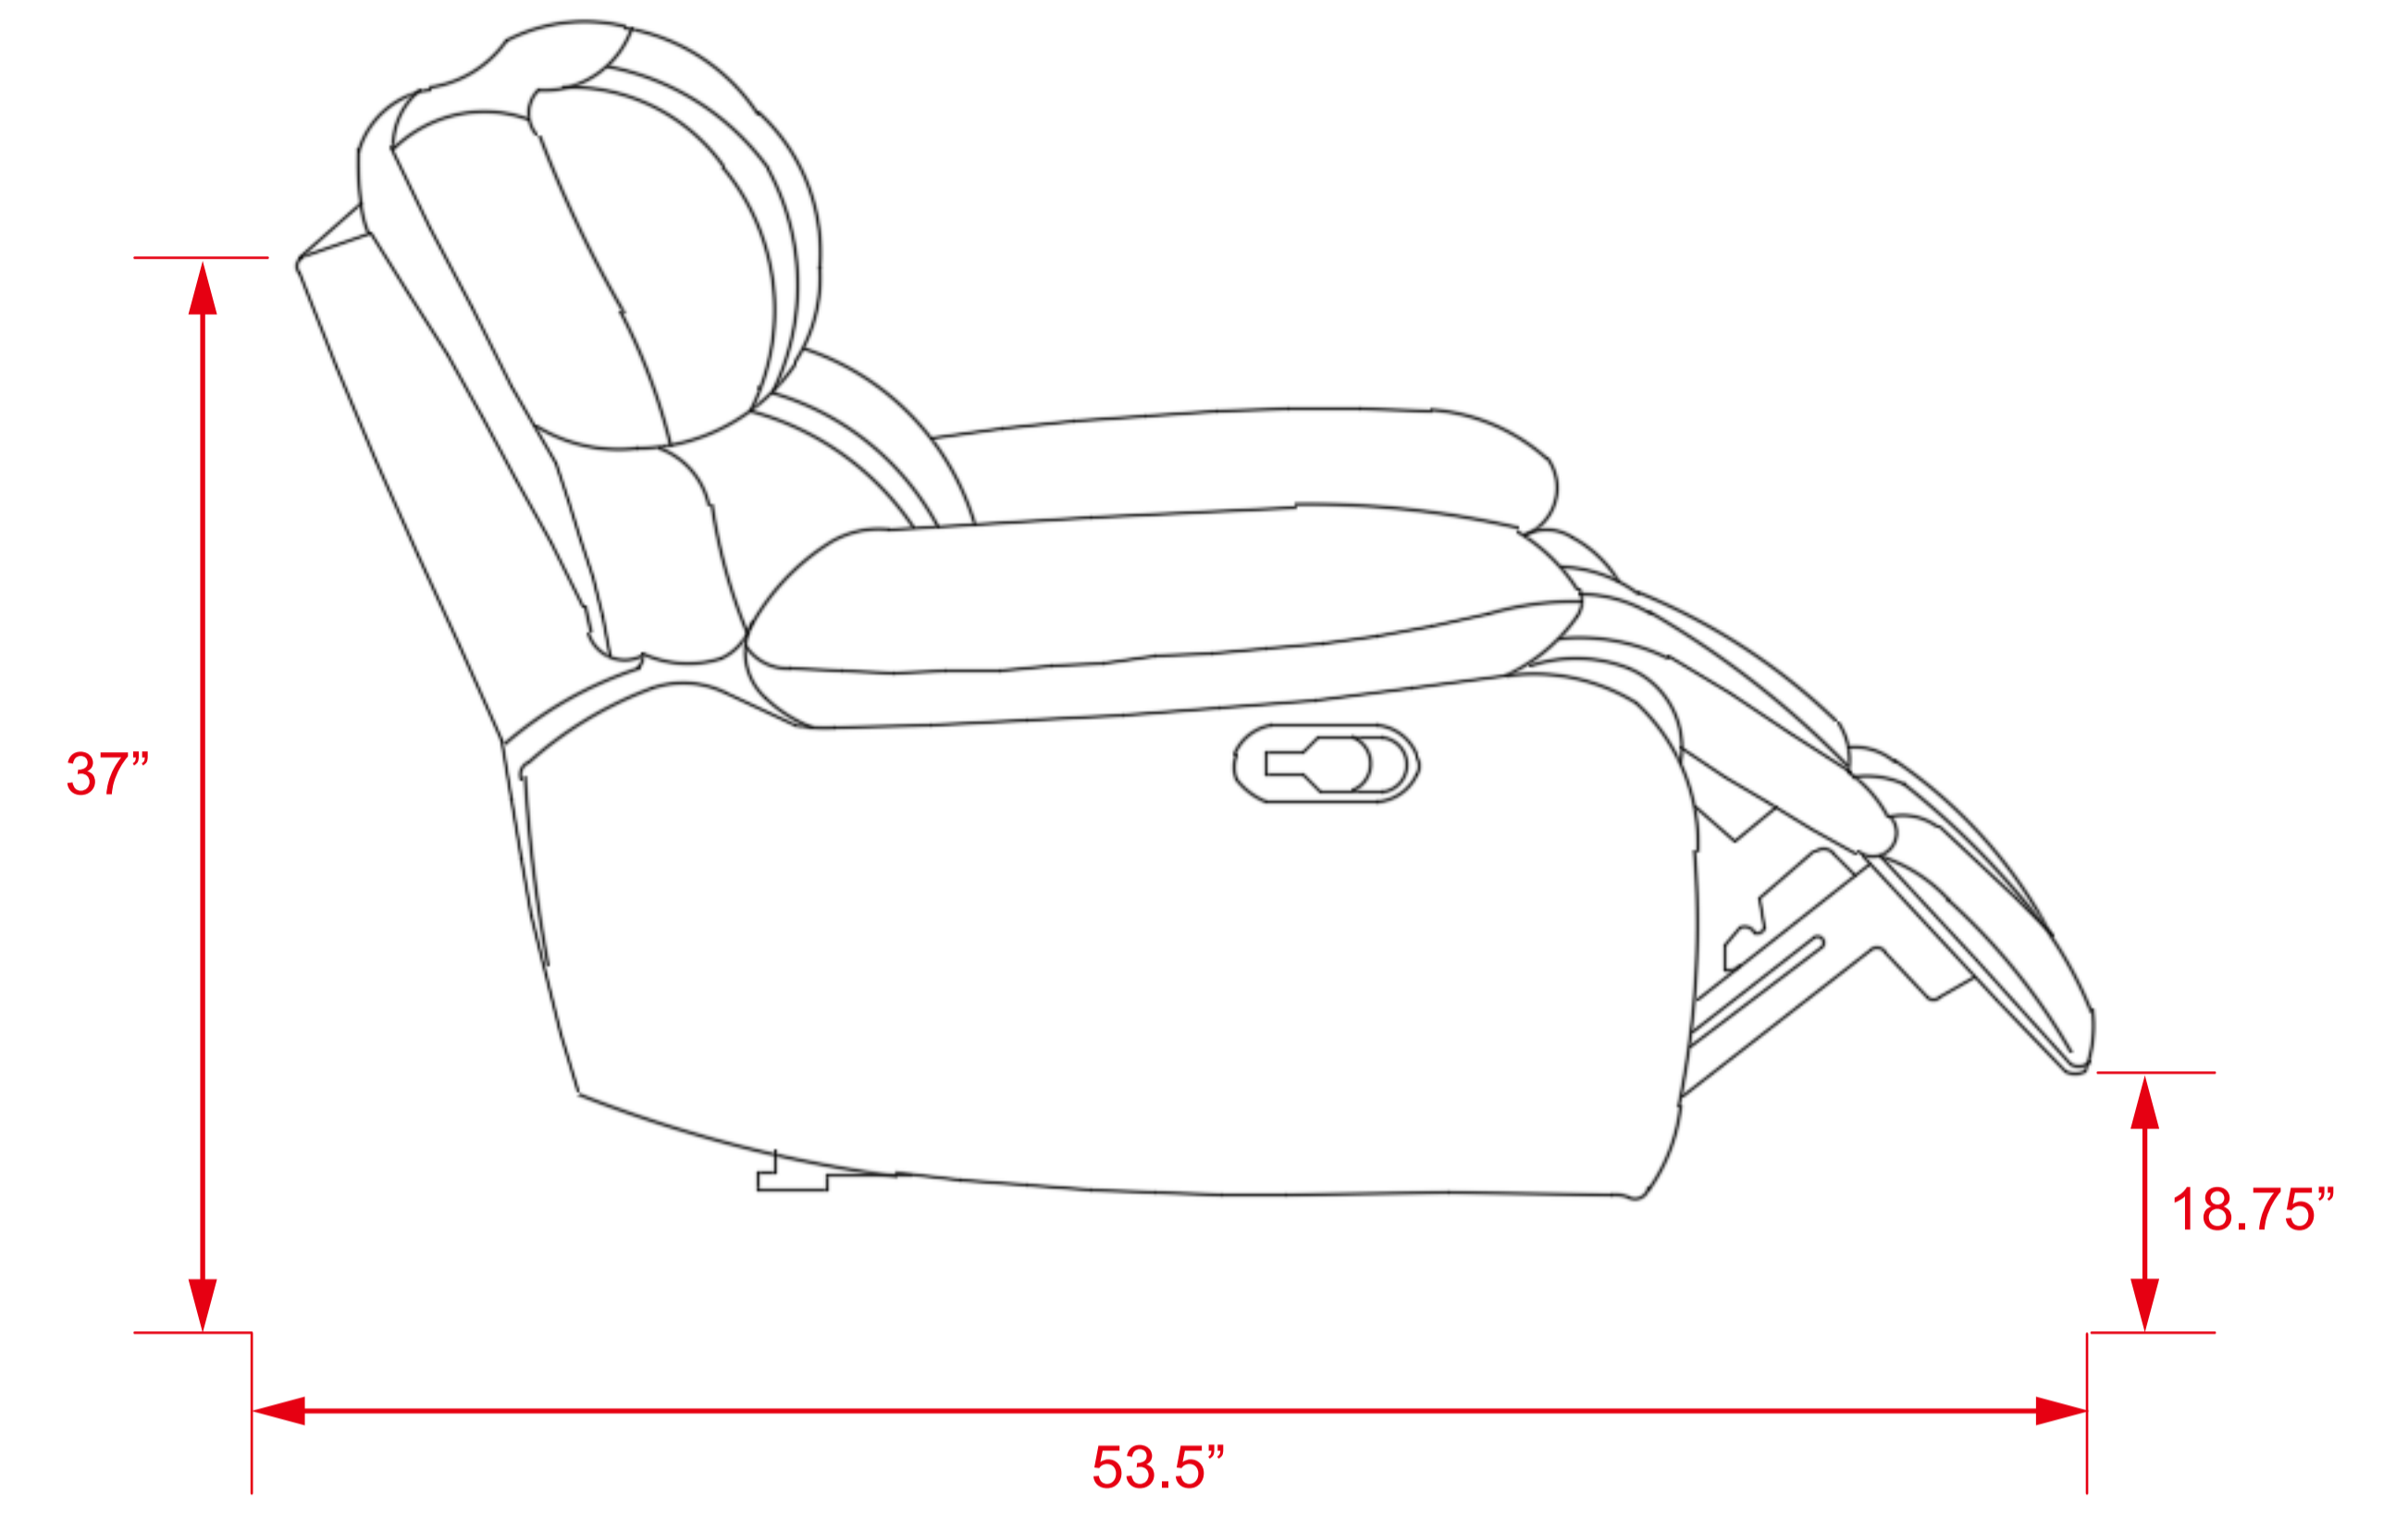

8559-R Recliner

35.75 in. W x 36 in. D x 38 in. H
(90.8 cm x 91.4 cm x 96.5 cm)

Partially Opened

Fully Opened