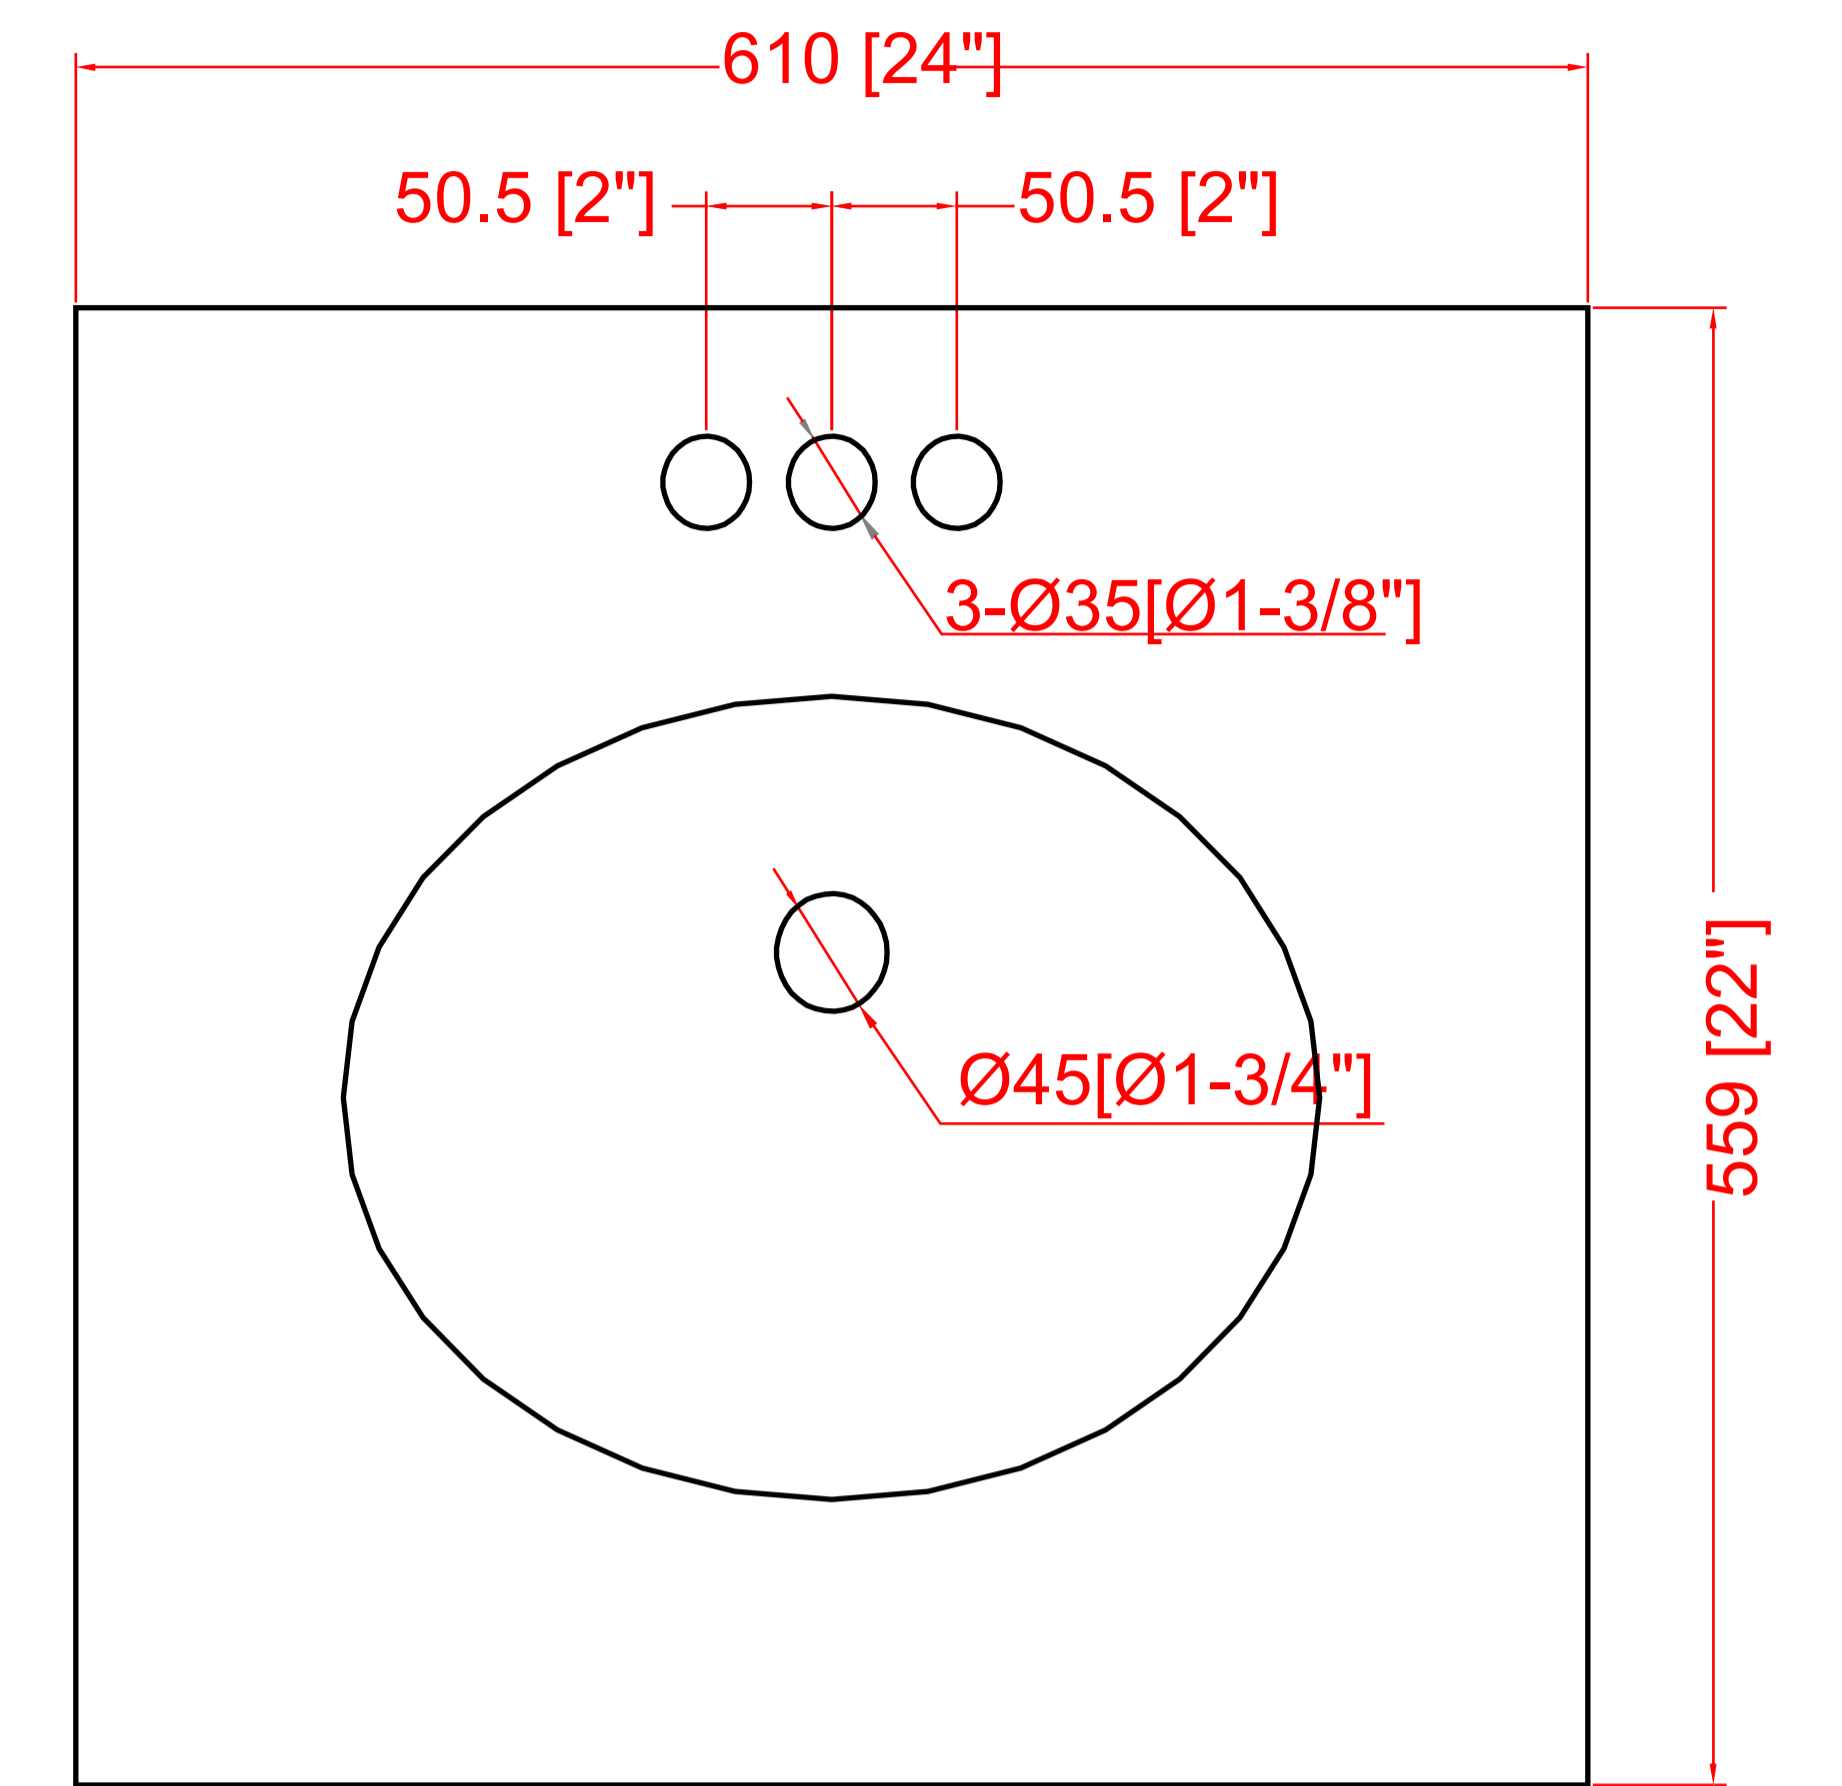

**DL8853-A / DL8853W-A / DL8853G-A**

**24" Bathroom Vanity**

24 in. W x 22 in. D x 38.75 in. H  
(61 cm x 55.9 cm x 98.4 cm)

**Top View**

**Back View**