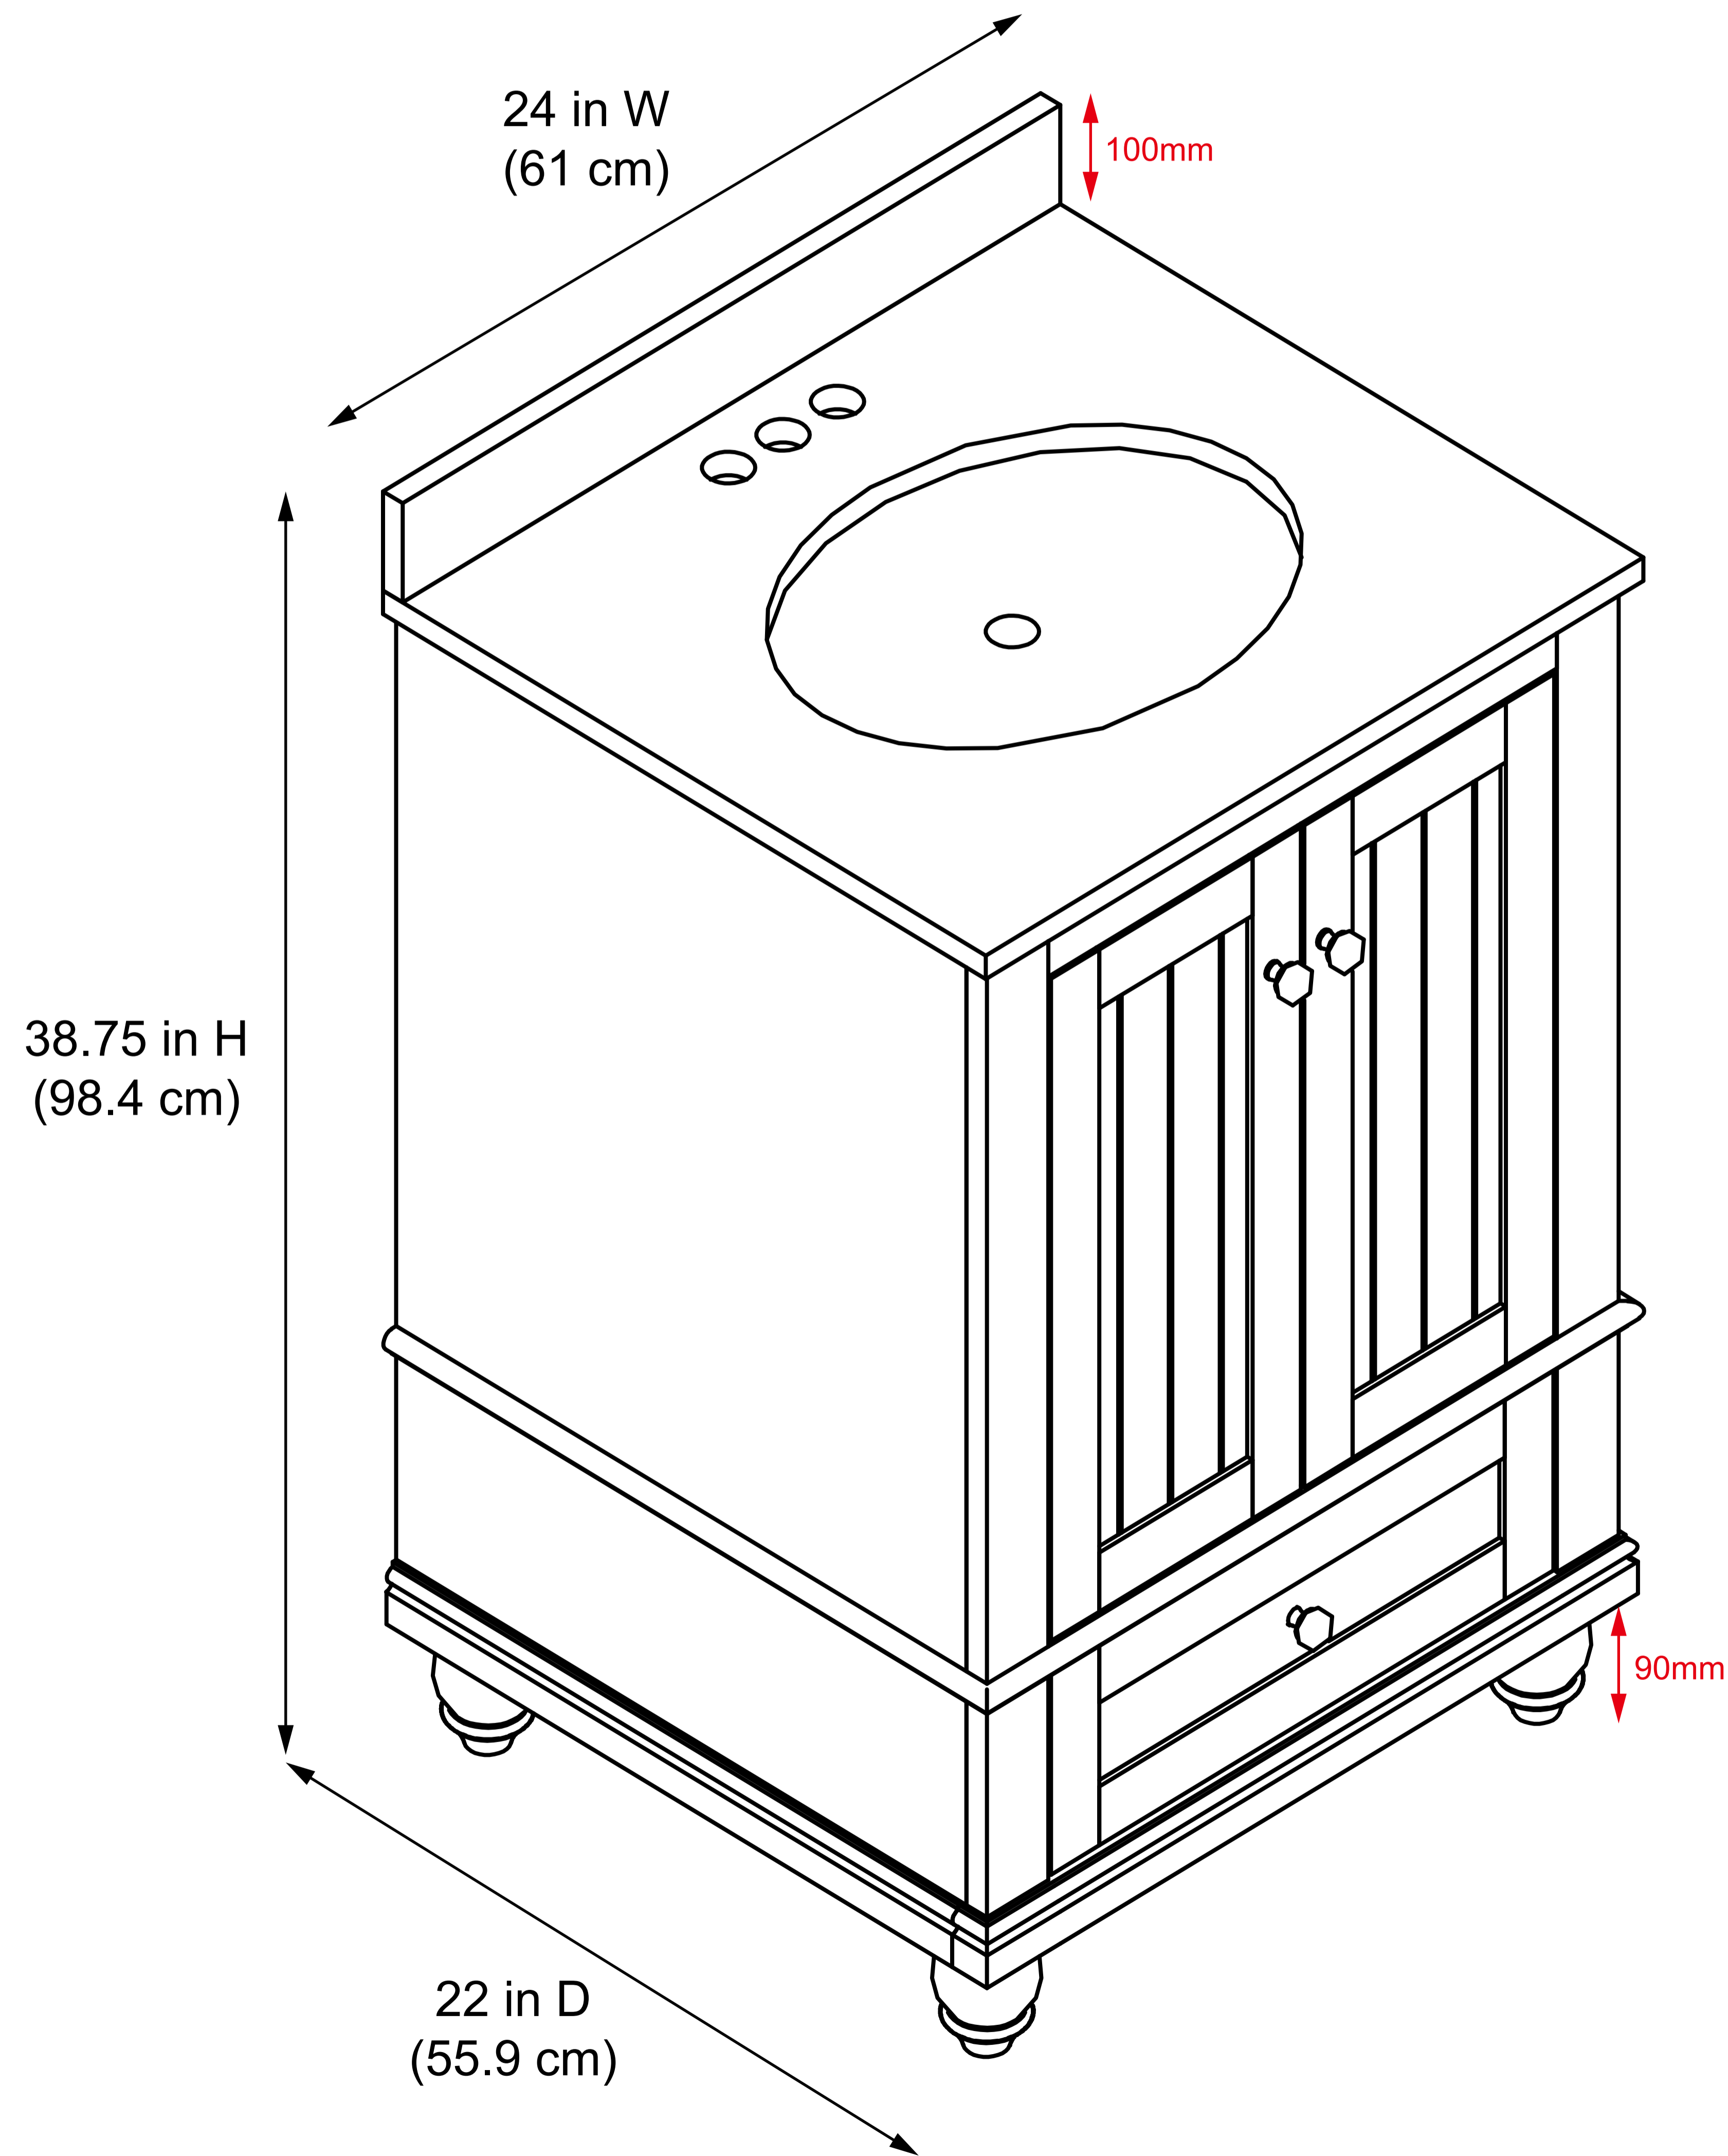

**DL8853-A / DL8853W-A / DL8853G-A**

**24" Bathroom Vanity**

24 in. W x 22 in. D x 38.75 in. H  
(61 cm x 55.9 cm x 98.4 cm)

**Top View**

**Back View**