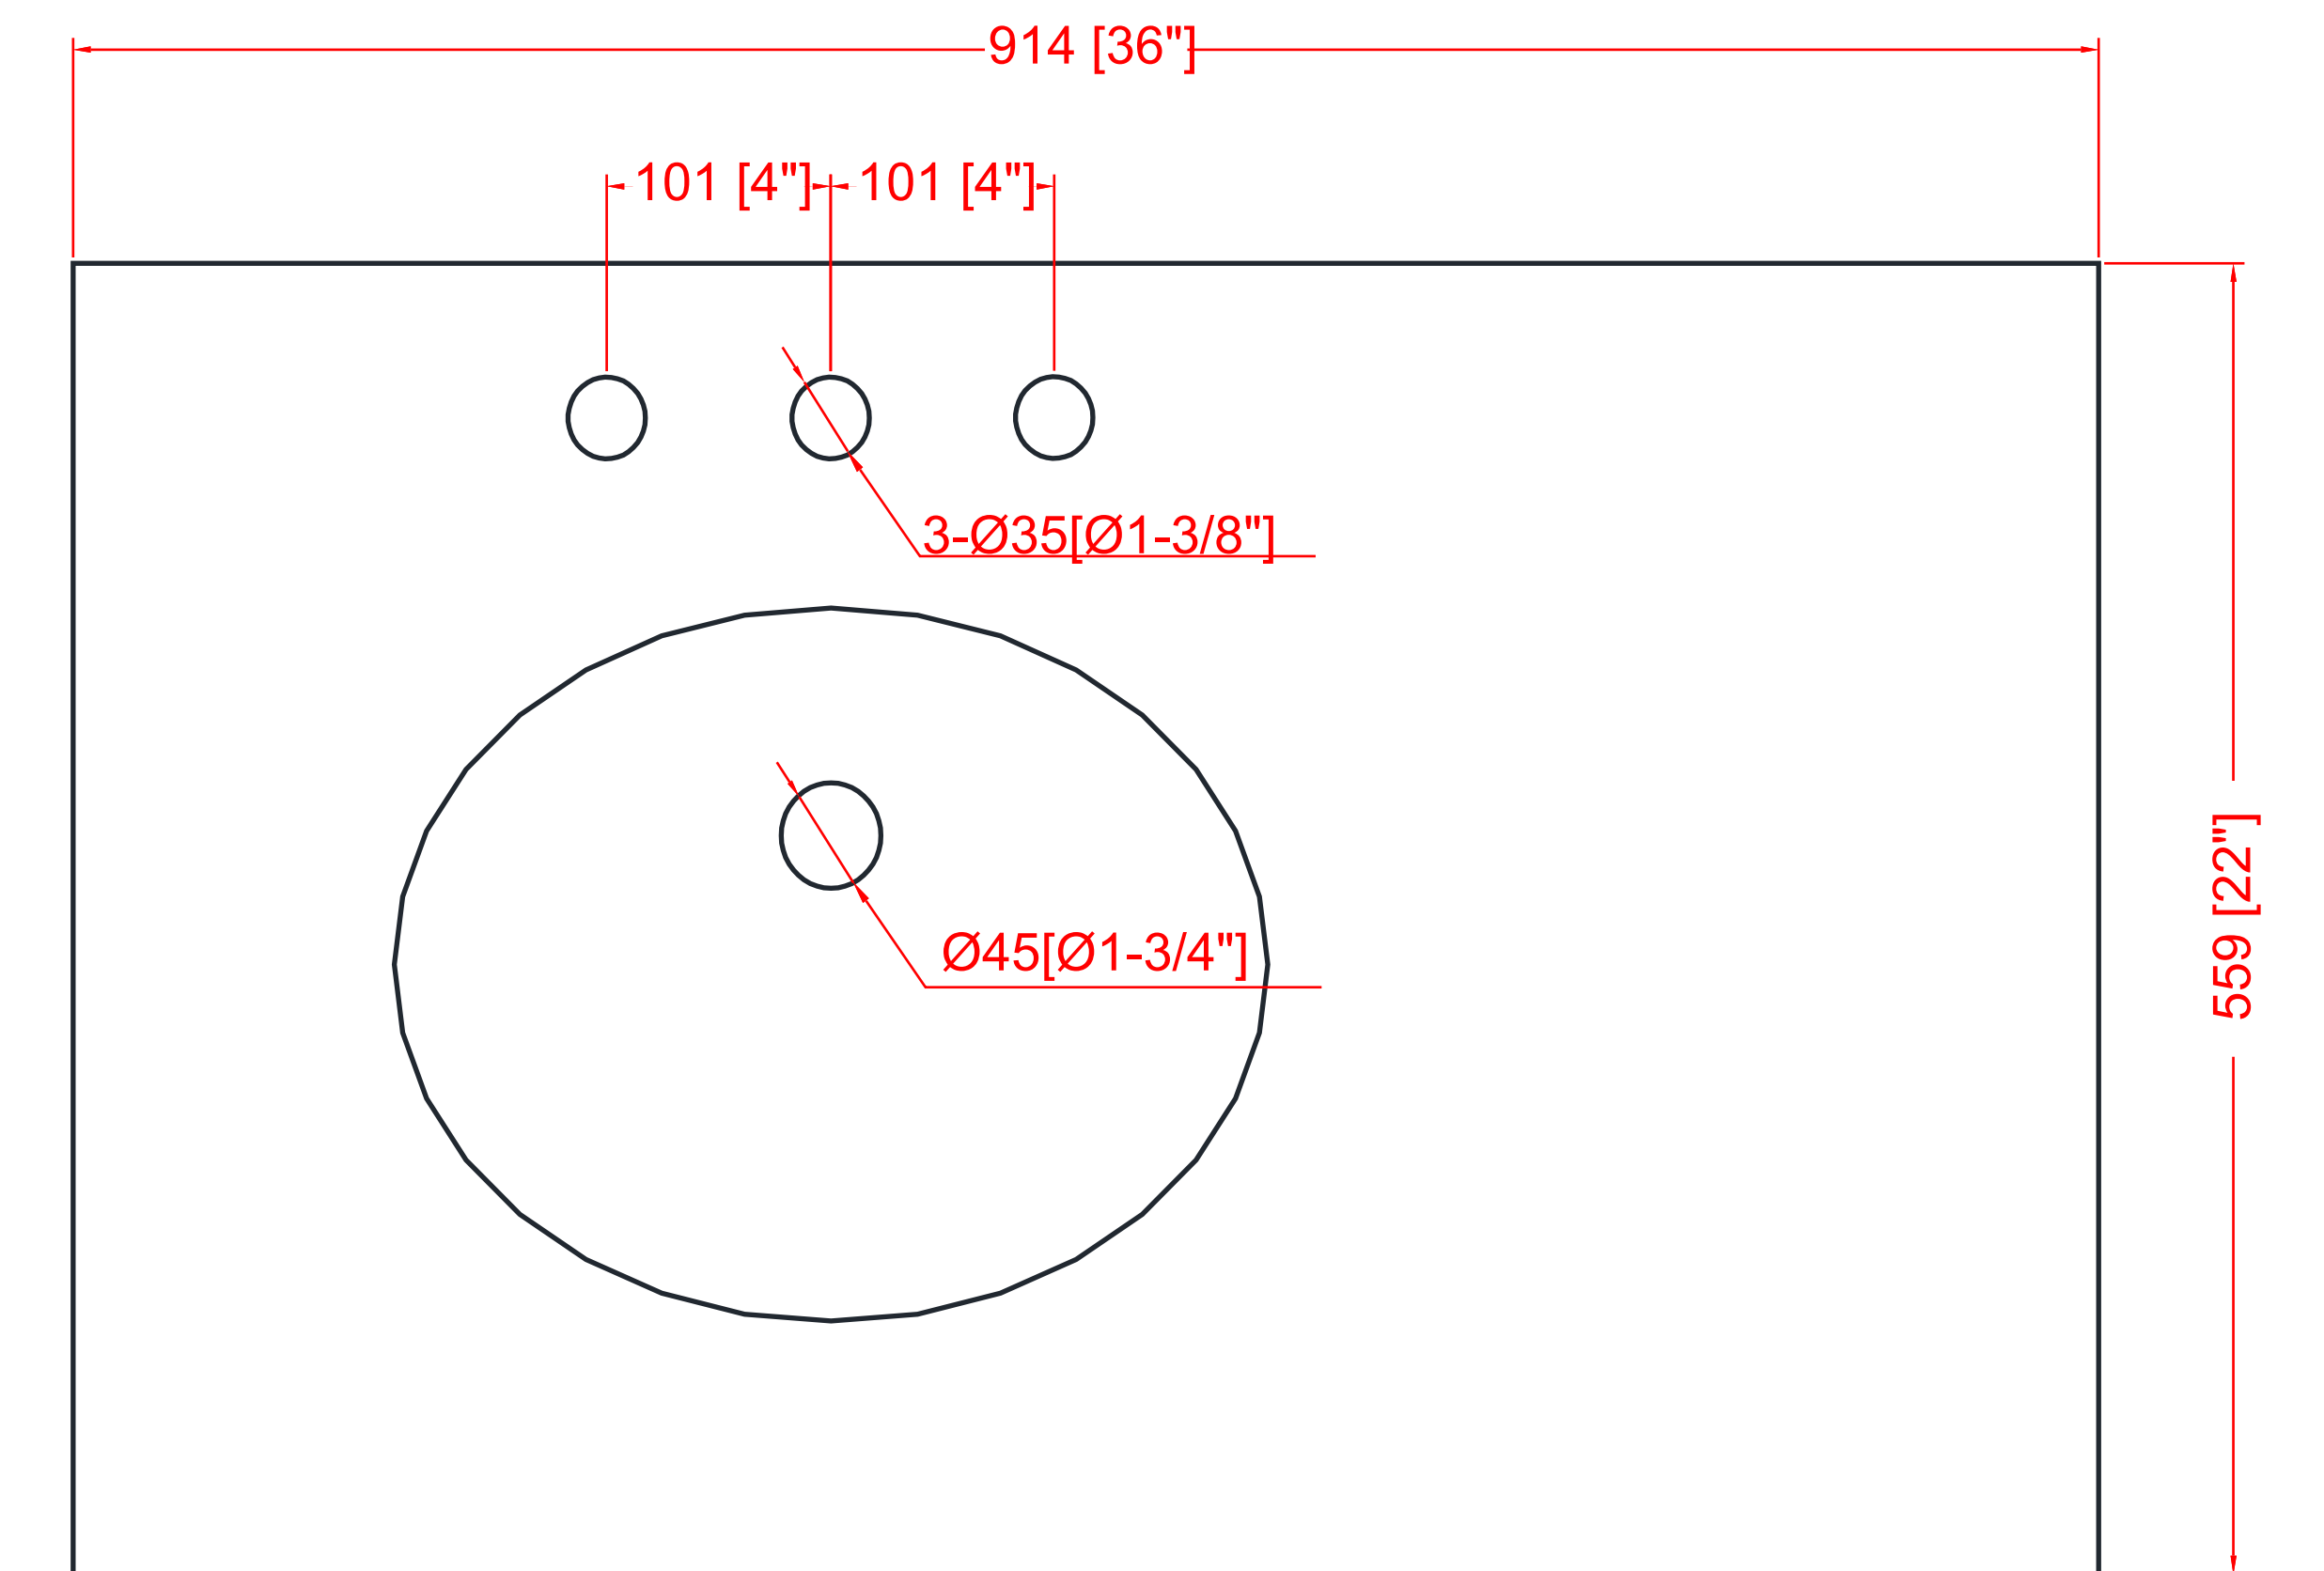

**DL8853-C / DL8853W-C / DL8853G-C**

**36" Bathroom Vanity**

36 in. W x 22 in. D x 38.75 in. H  
(91.4 cm x 55.9 cm x 98.4 cm)

**Top View**

**Back View**