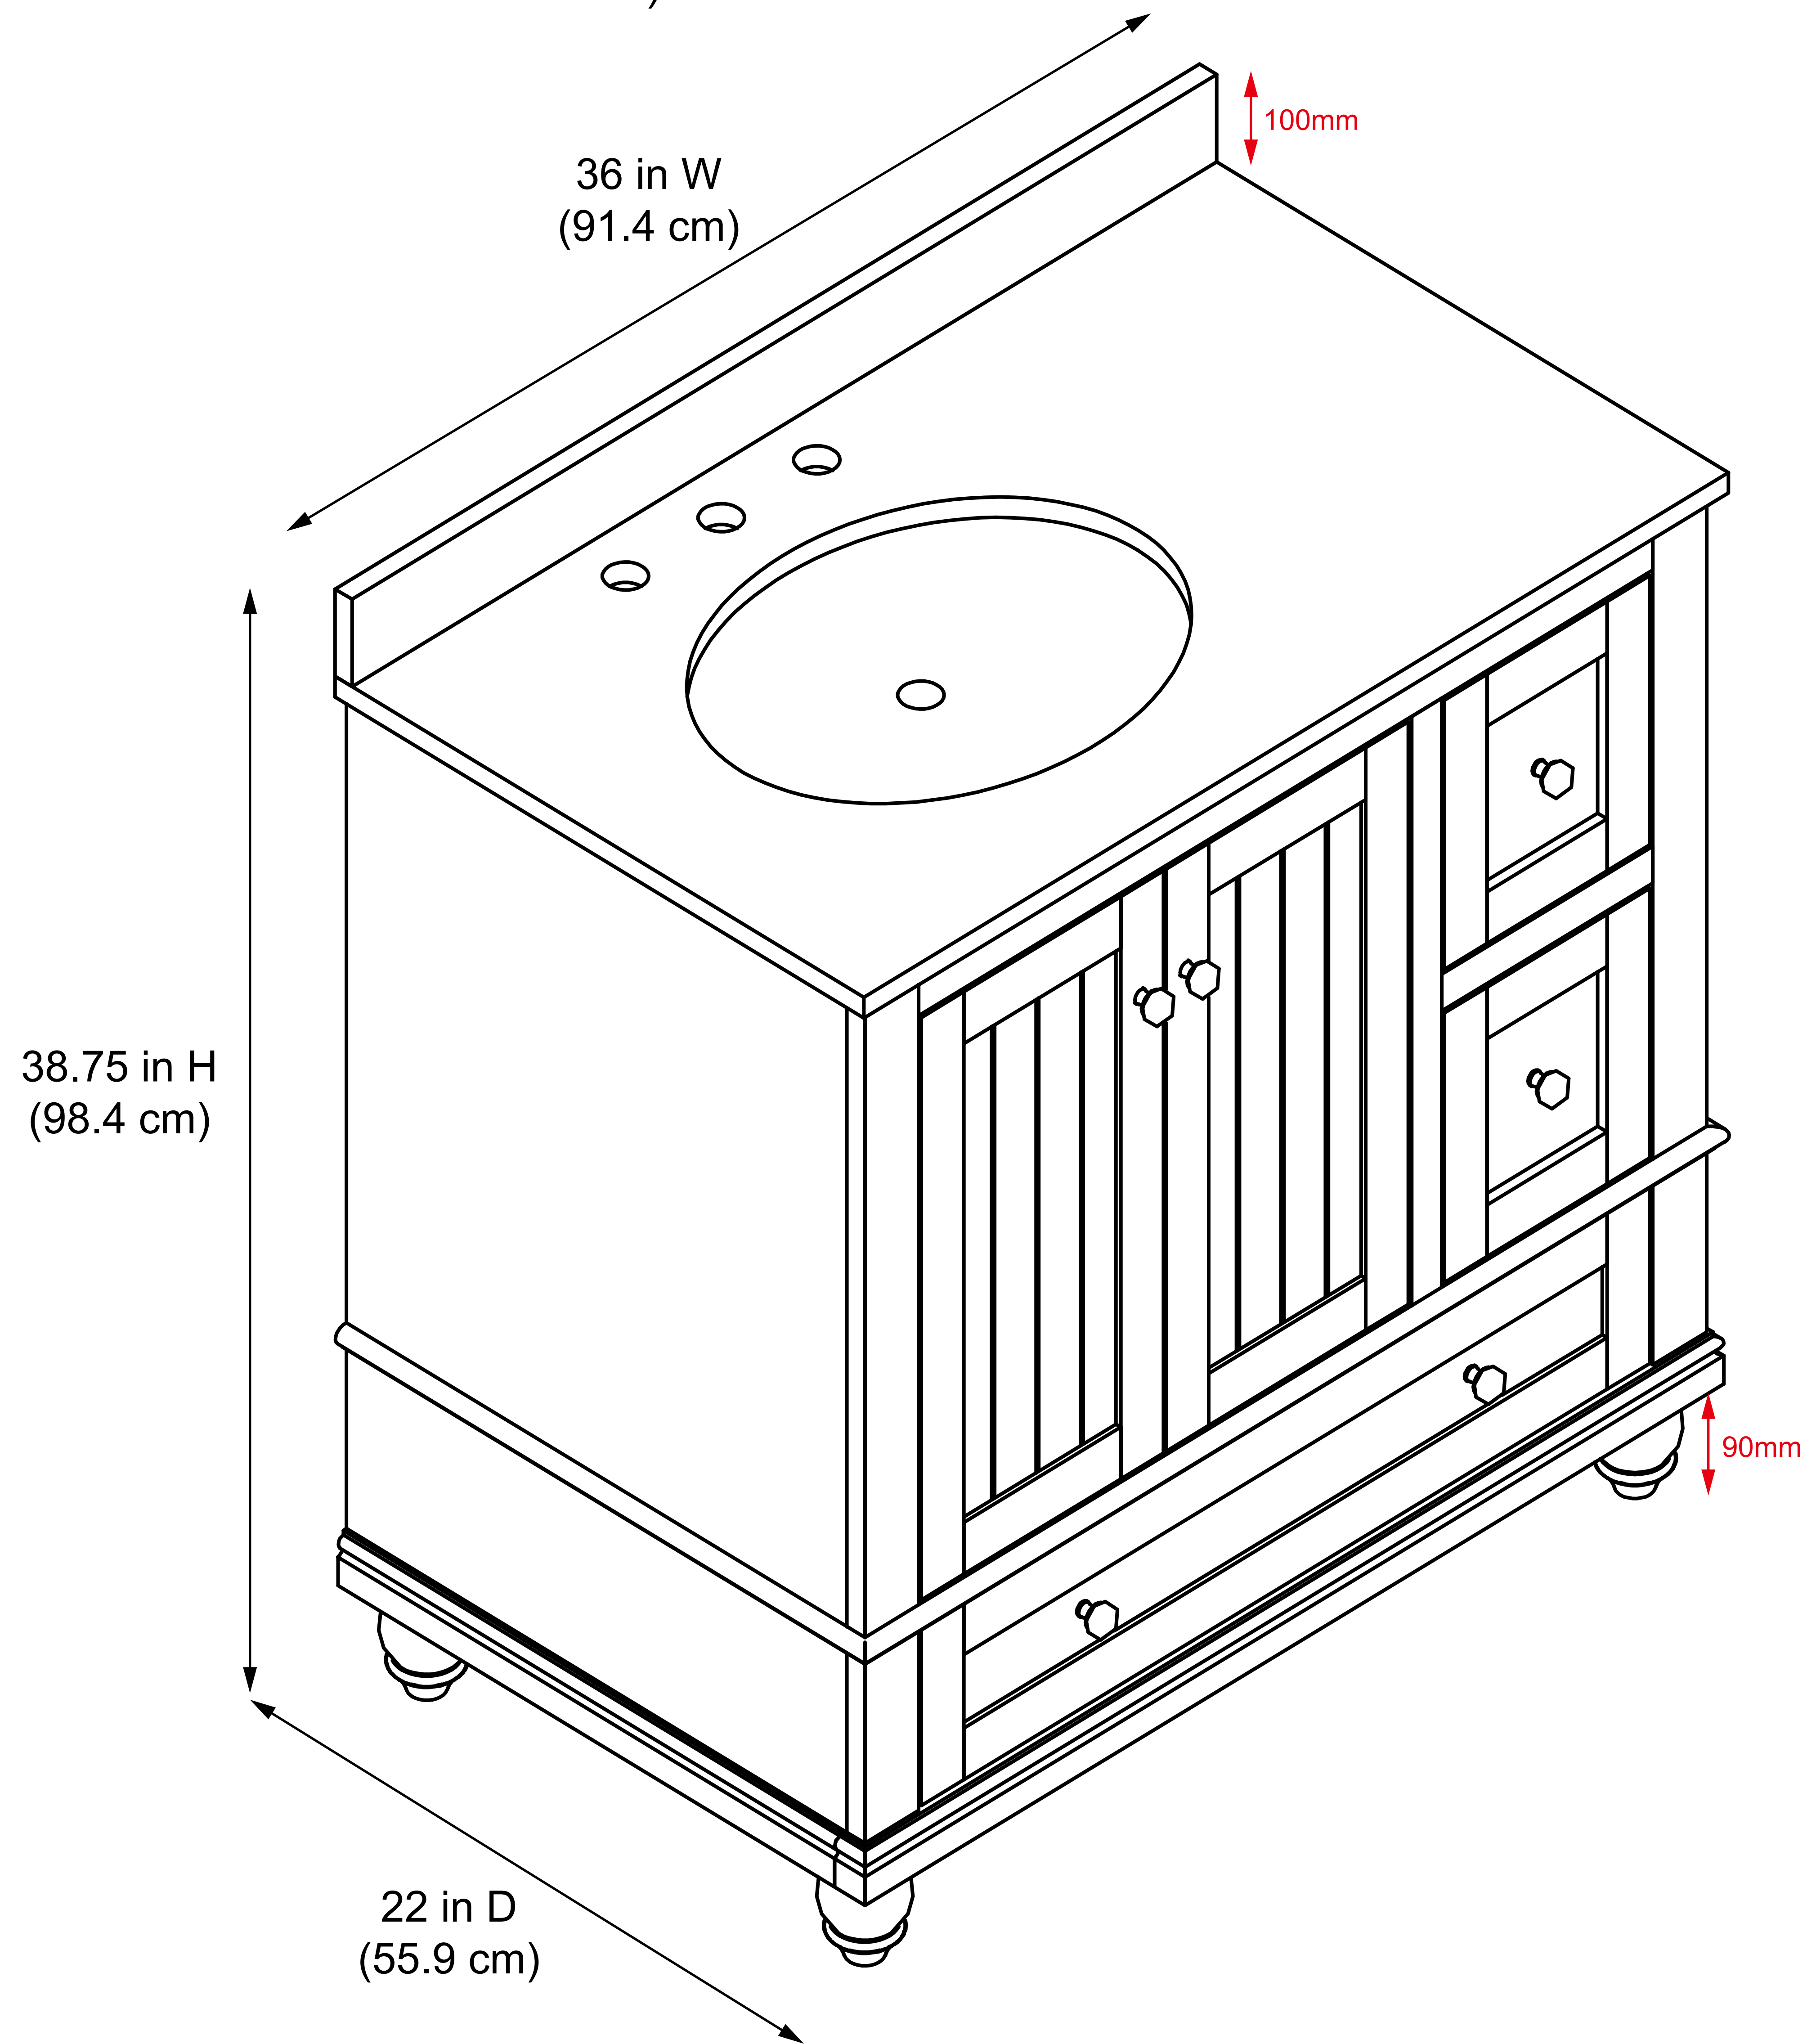

**DL8853-C / DL8853W-C / DL8853G-C**

**36" Bathroom Vanity**

36 in. W x 22 in. D x 38.75 in. H  
(91.4 cm x 55.9 cm x 98.4 cm)

**Top View**

**Back View**