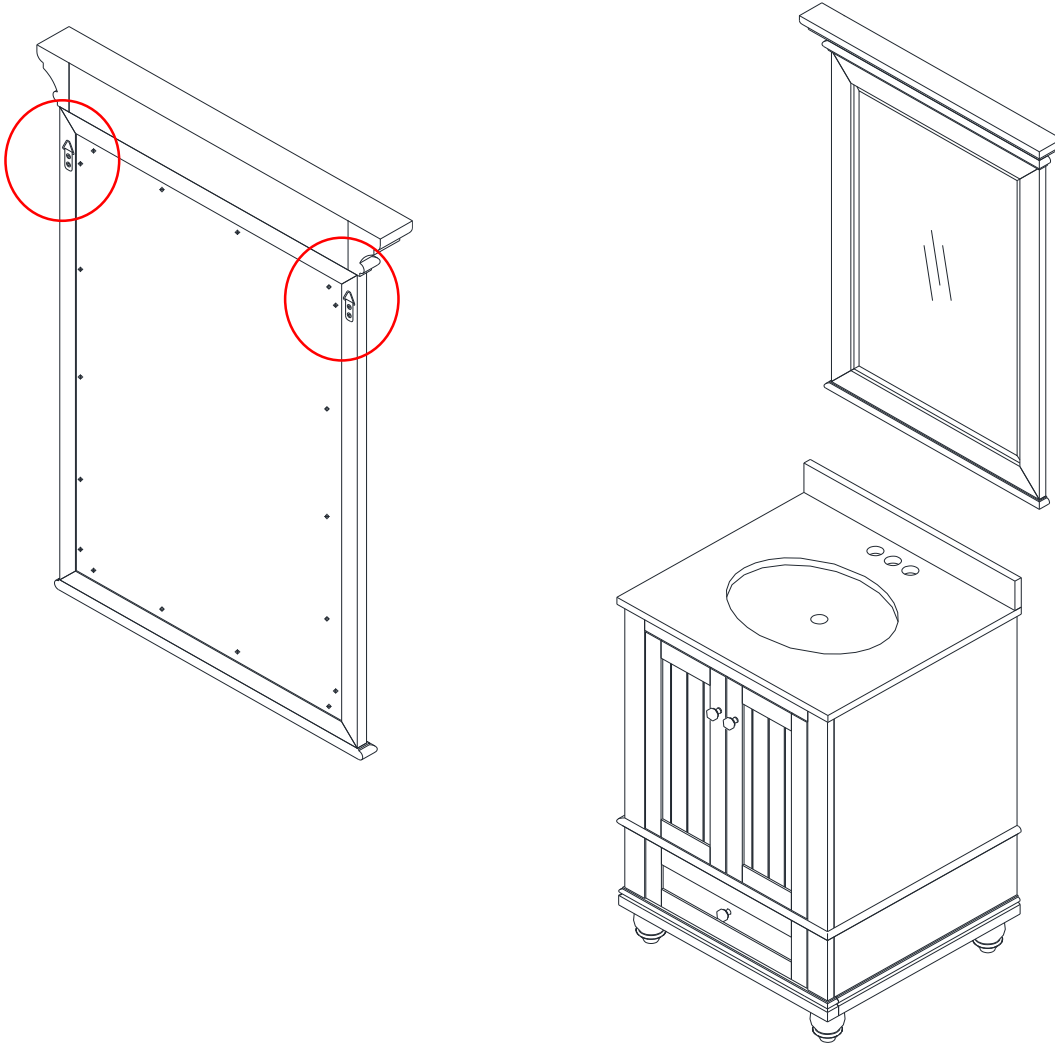

WARNING: Should this product become damaged, and/or components are broken or missing, DO NOT USE.

24" Mirror

DL8853A-M / DL8853AG-M / DL8853AW-M

PARTS LIST

MIRROR
Part A - 1 PC

24" Mirror

DL8853A-M / DL8853AG-M / DL8853AW-M

STEP 1:

* Hang the mirror in the desired location.

NOTE: The mirror is designed for use with the 24" Bathroom Vanity DL8853-A/DL8853G-A/DL8853W-A, sold separately.

24" Mirror

DL8853A-M / DL8853AG-M / DL8853AW-M