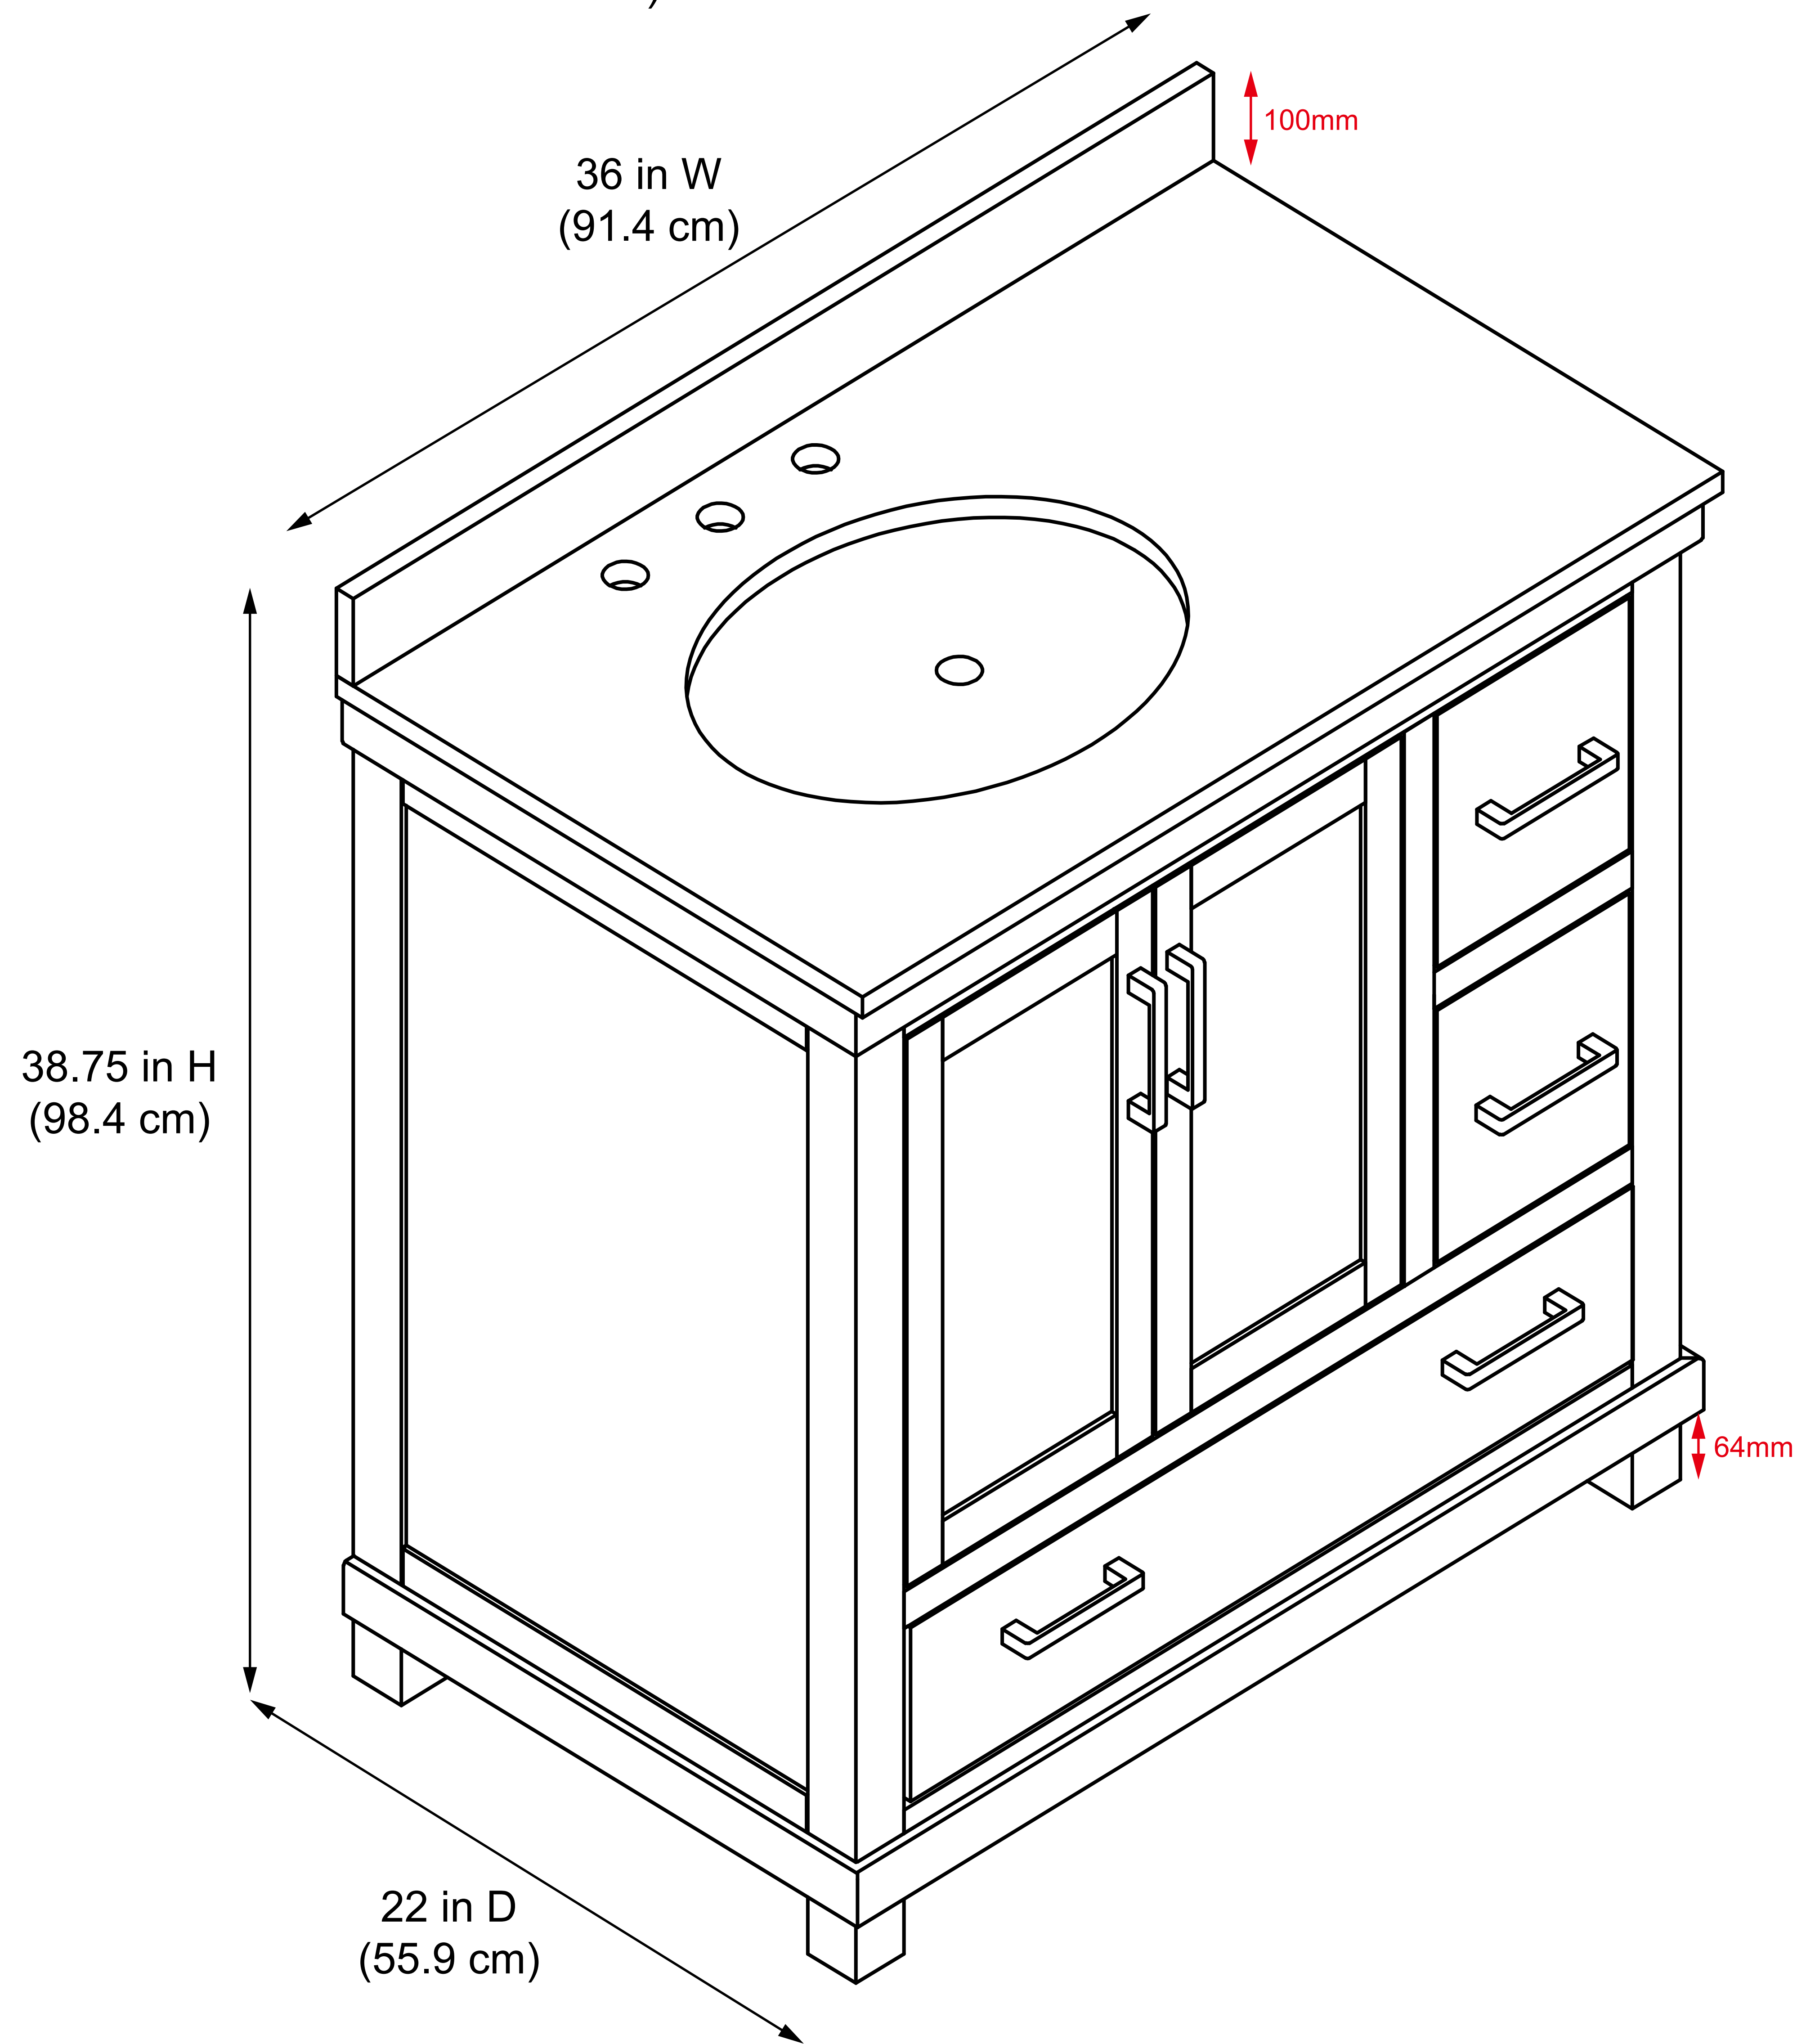

DL8856-C / DL8856W-C / DL8856G-C

36" Bathroom Vanity

36 in. W x 22 in. D x 38.75 in. H
(91.4 cm x 55.9 cm x 98.4 cm)

Top View

Back View