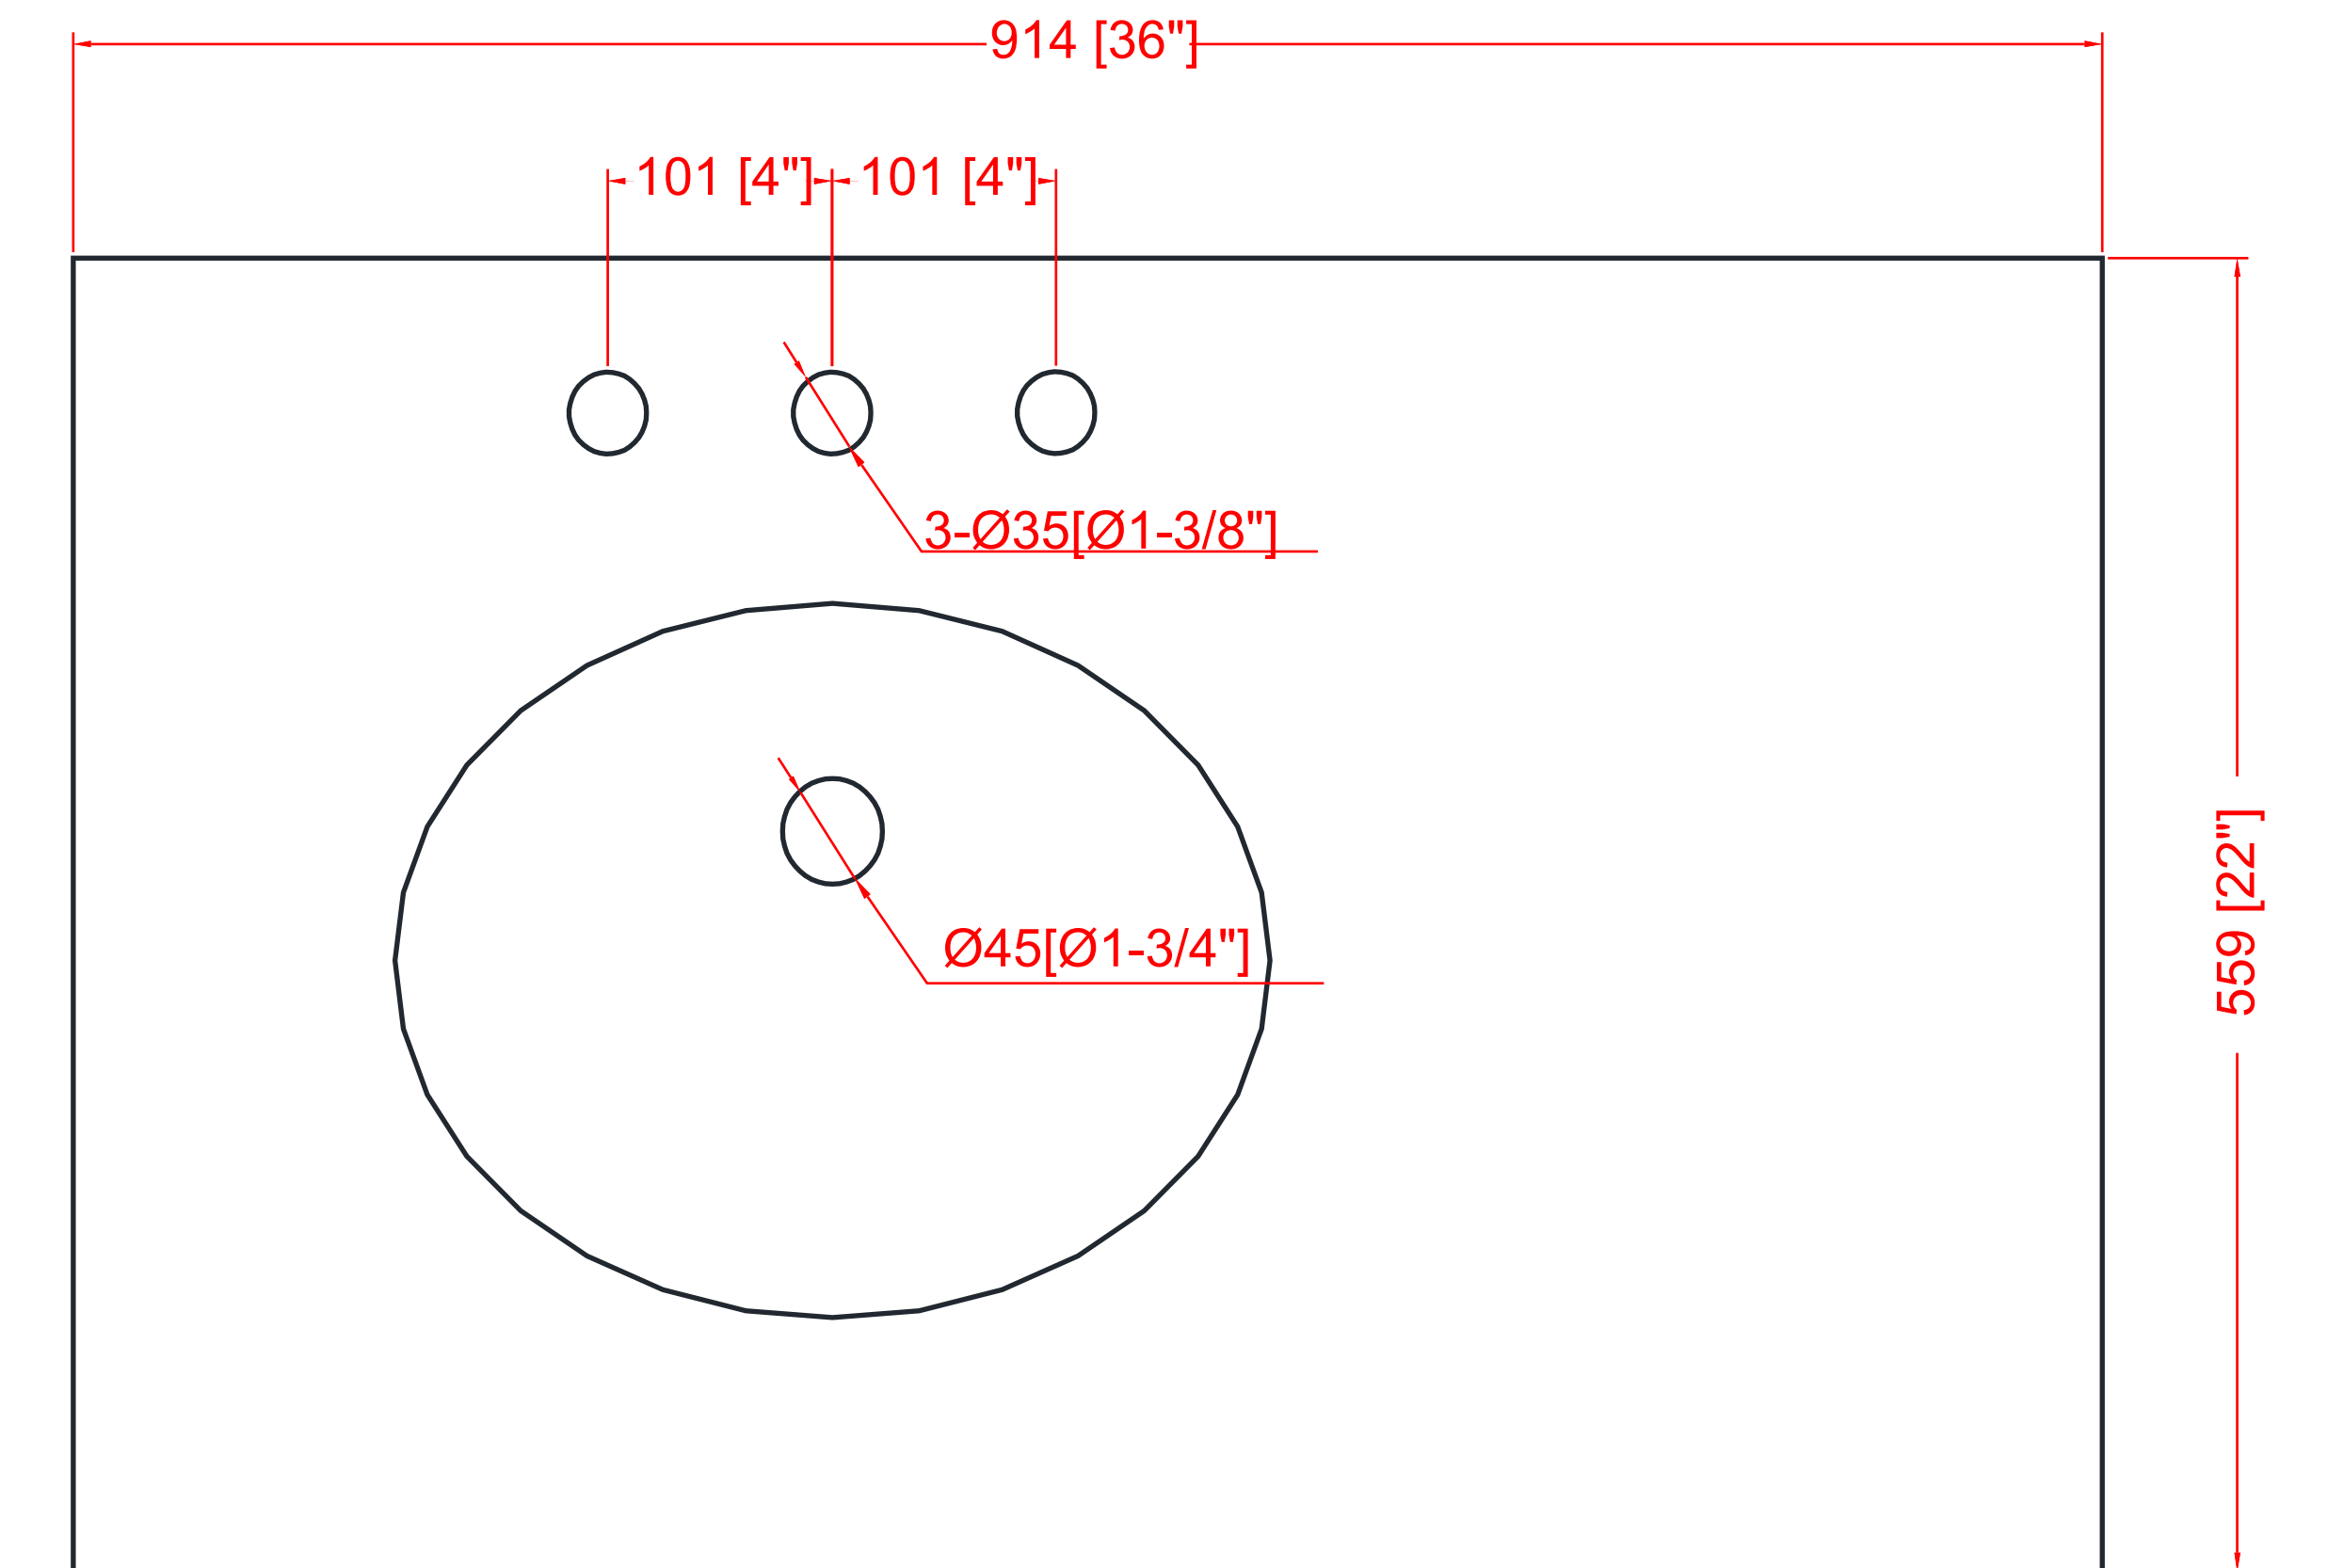

DL8856-C / DL8856W-C / DL8856G-C

36" Bathroom Vanity

36 in. W x 22 in. D x 38.75 in. H
(91.4 cm x 55.9 cm x 98.4 cm)

Top View

Back View