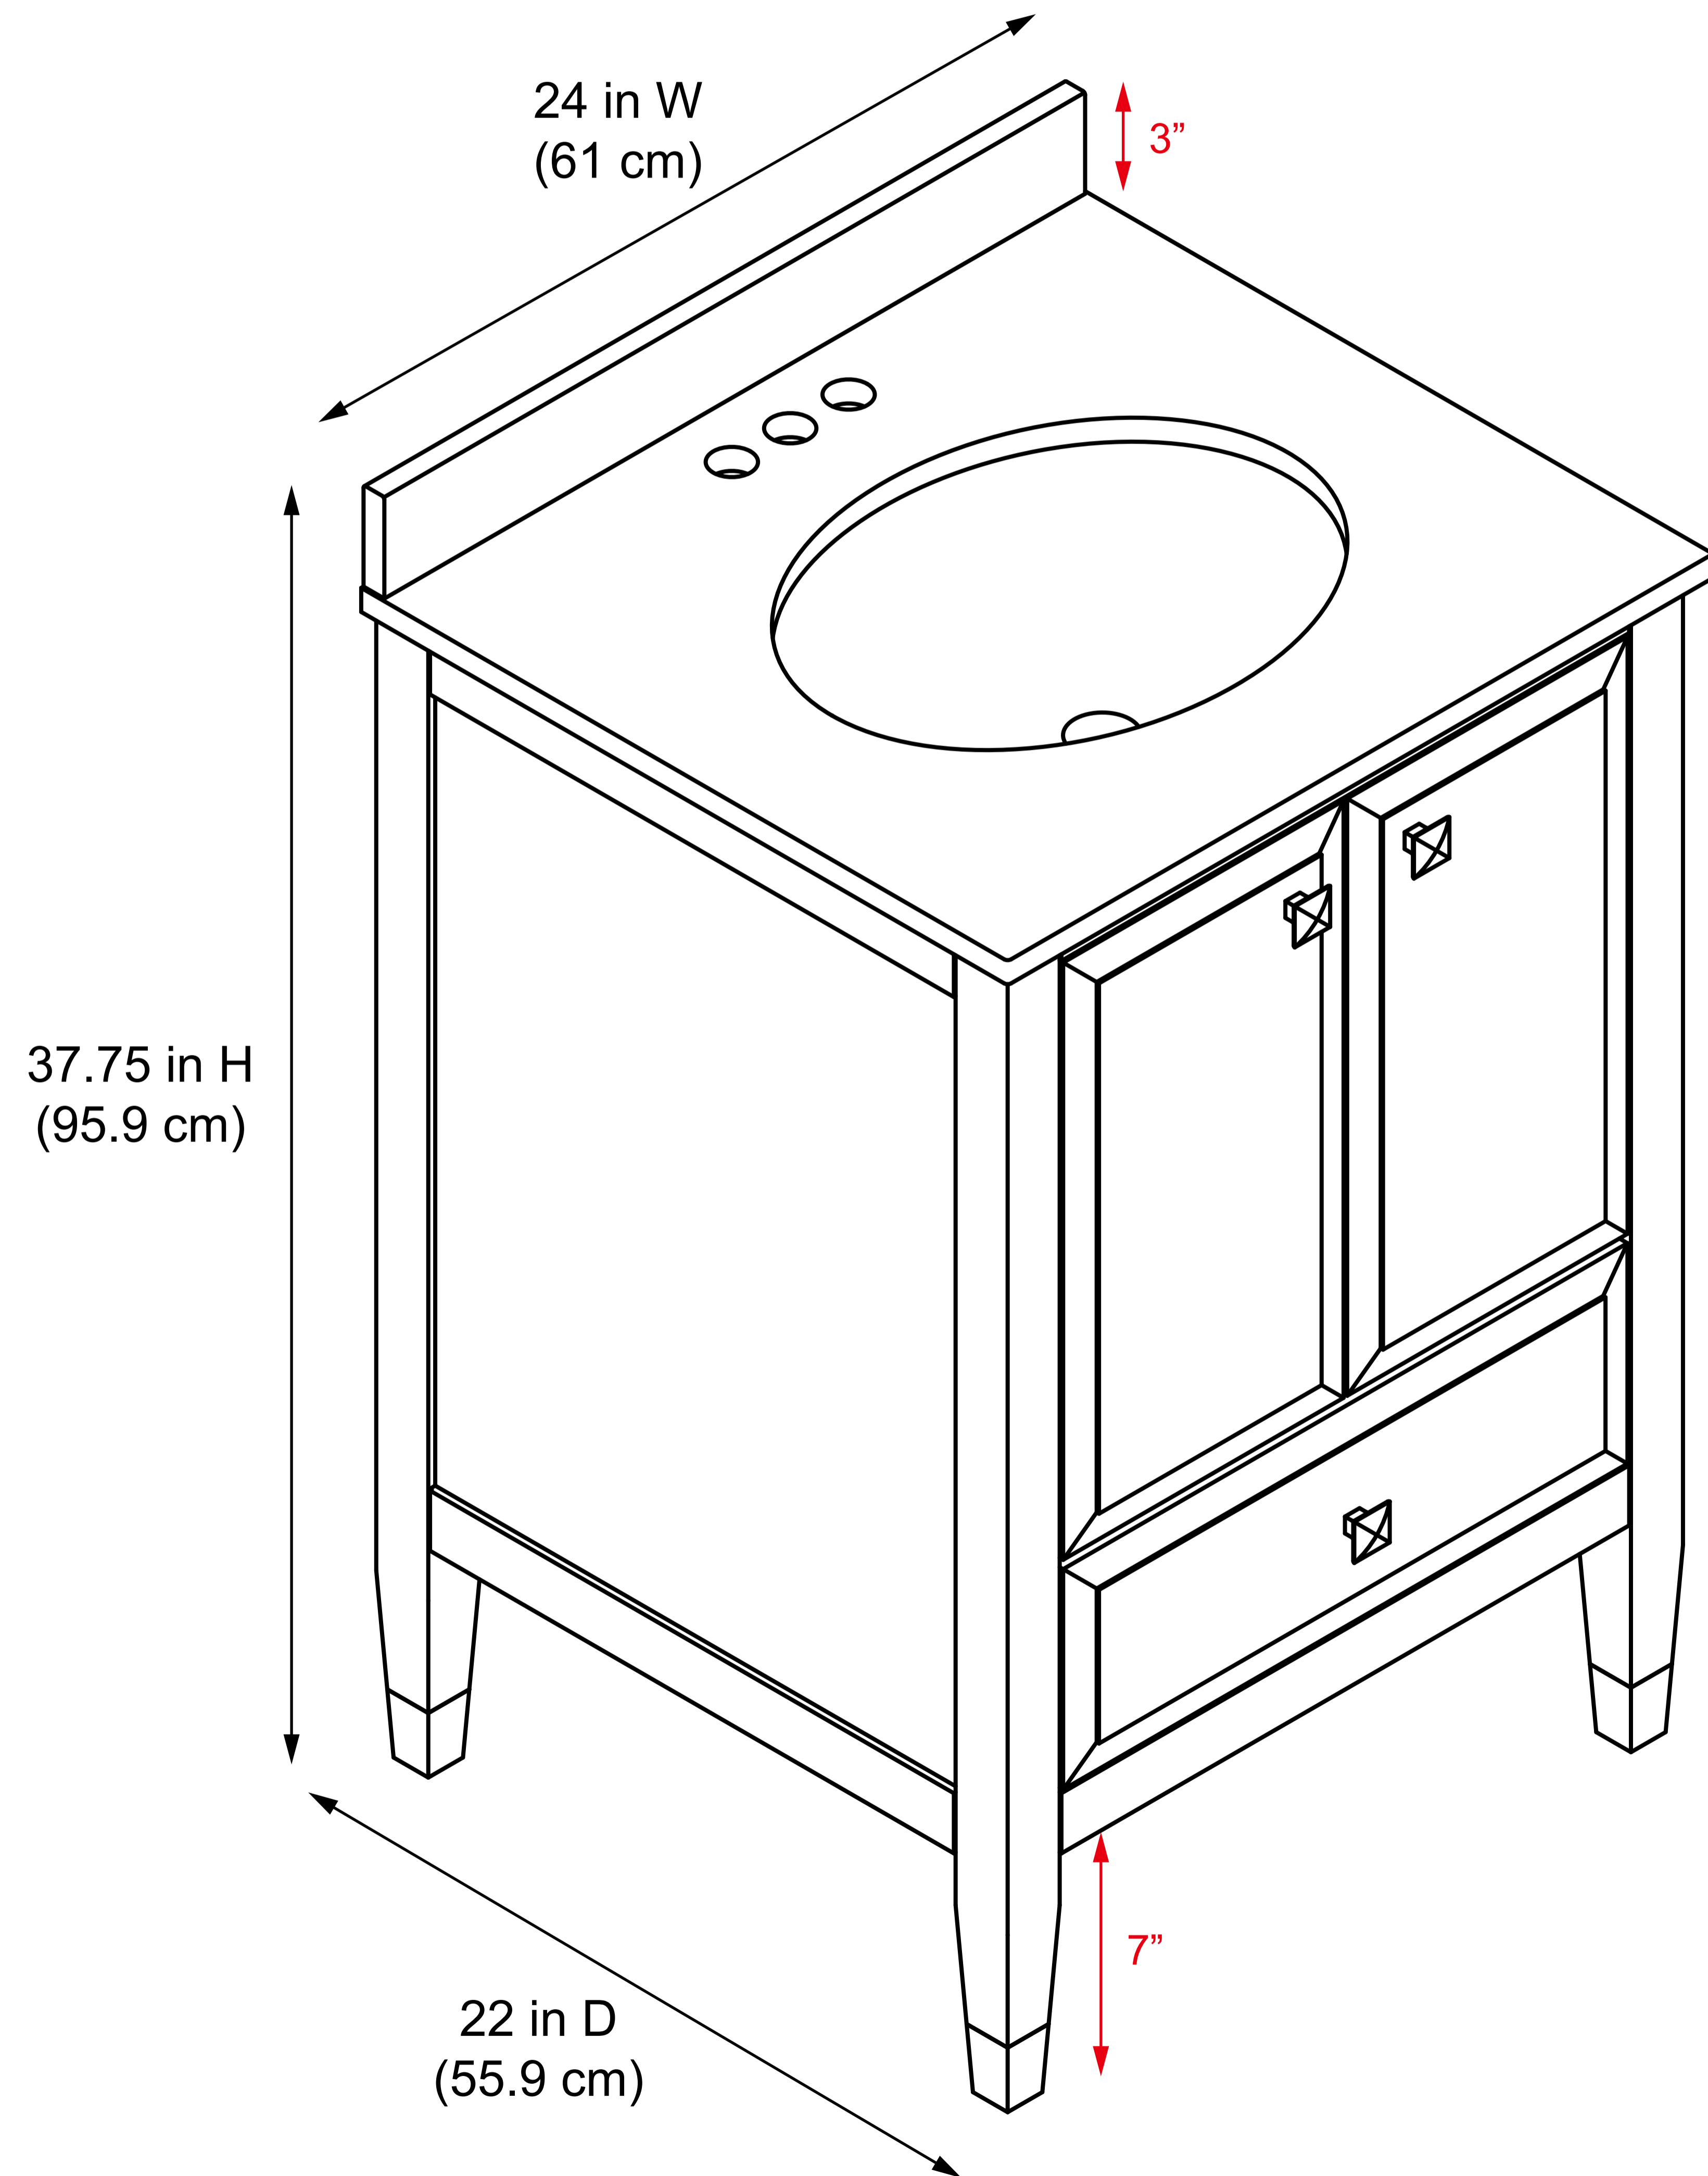

**DL8854-A / DL8854W-A / DL8854G-A**

**24" Bathroom Vanity**

24 in. W x 22 in. D x 37.75 in. H  
(61 cm x 55.9 cm x 95.9 cm)

**Top View**

**Back View**