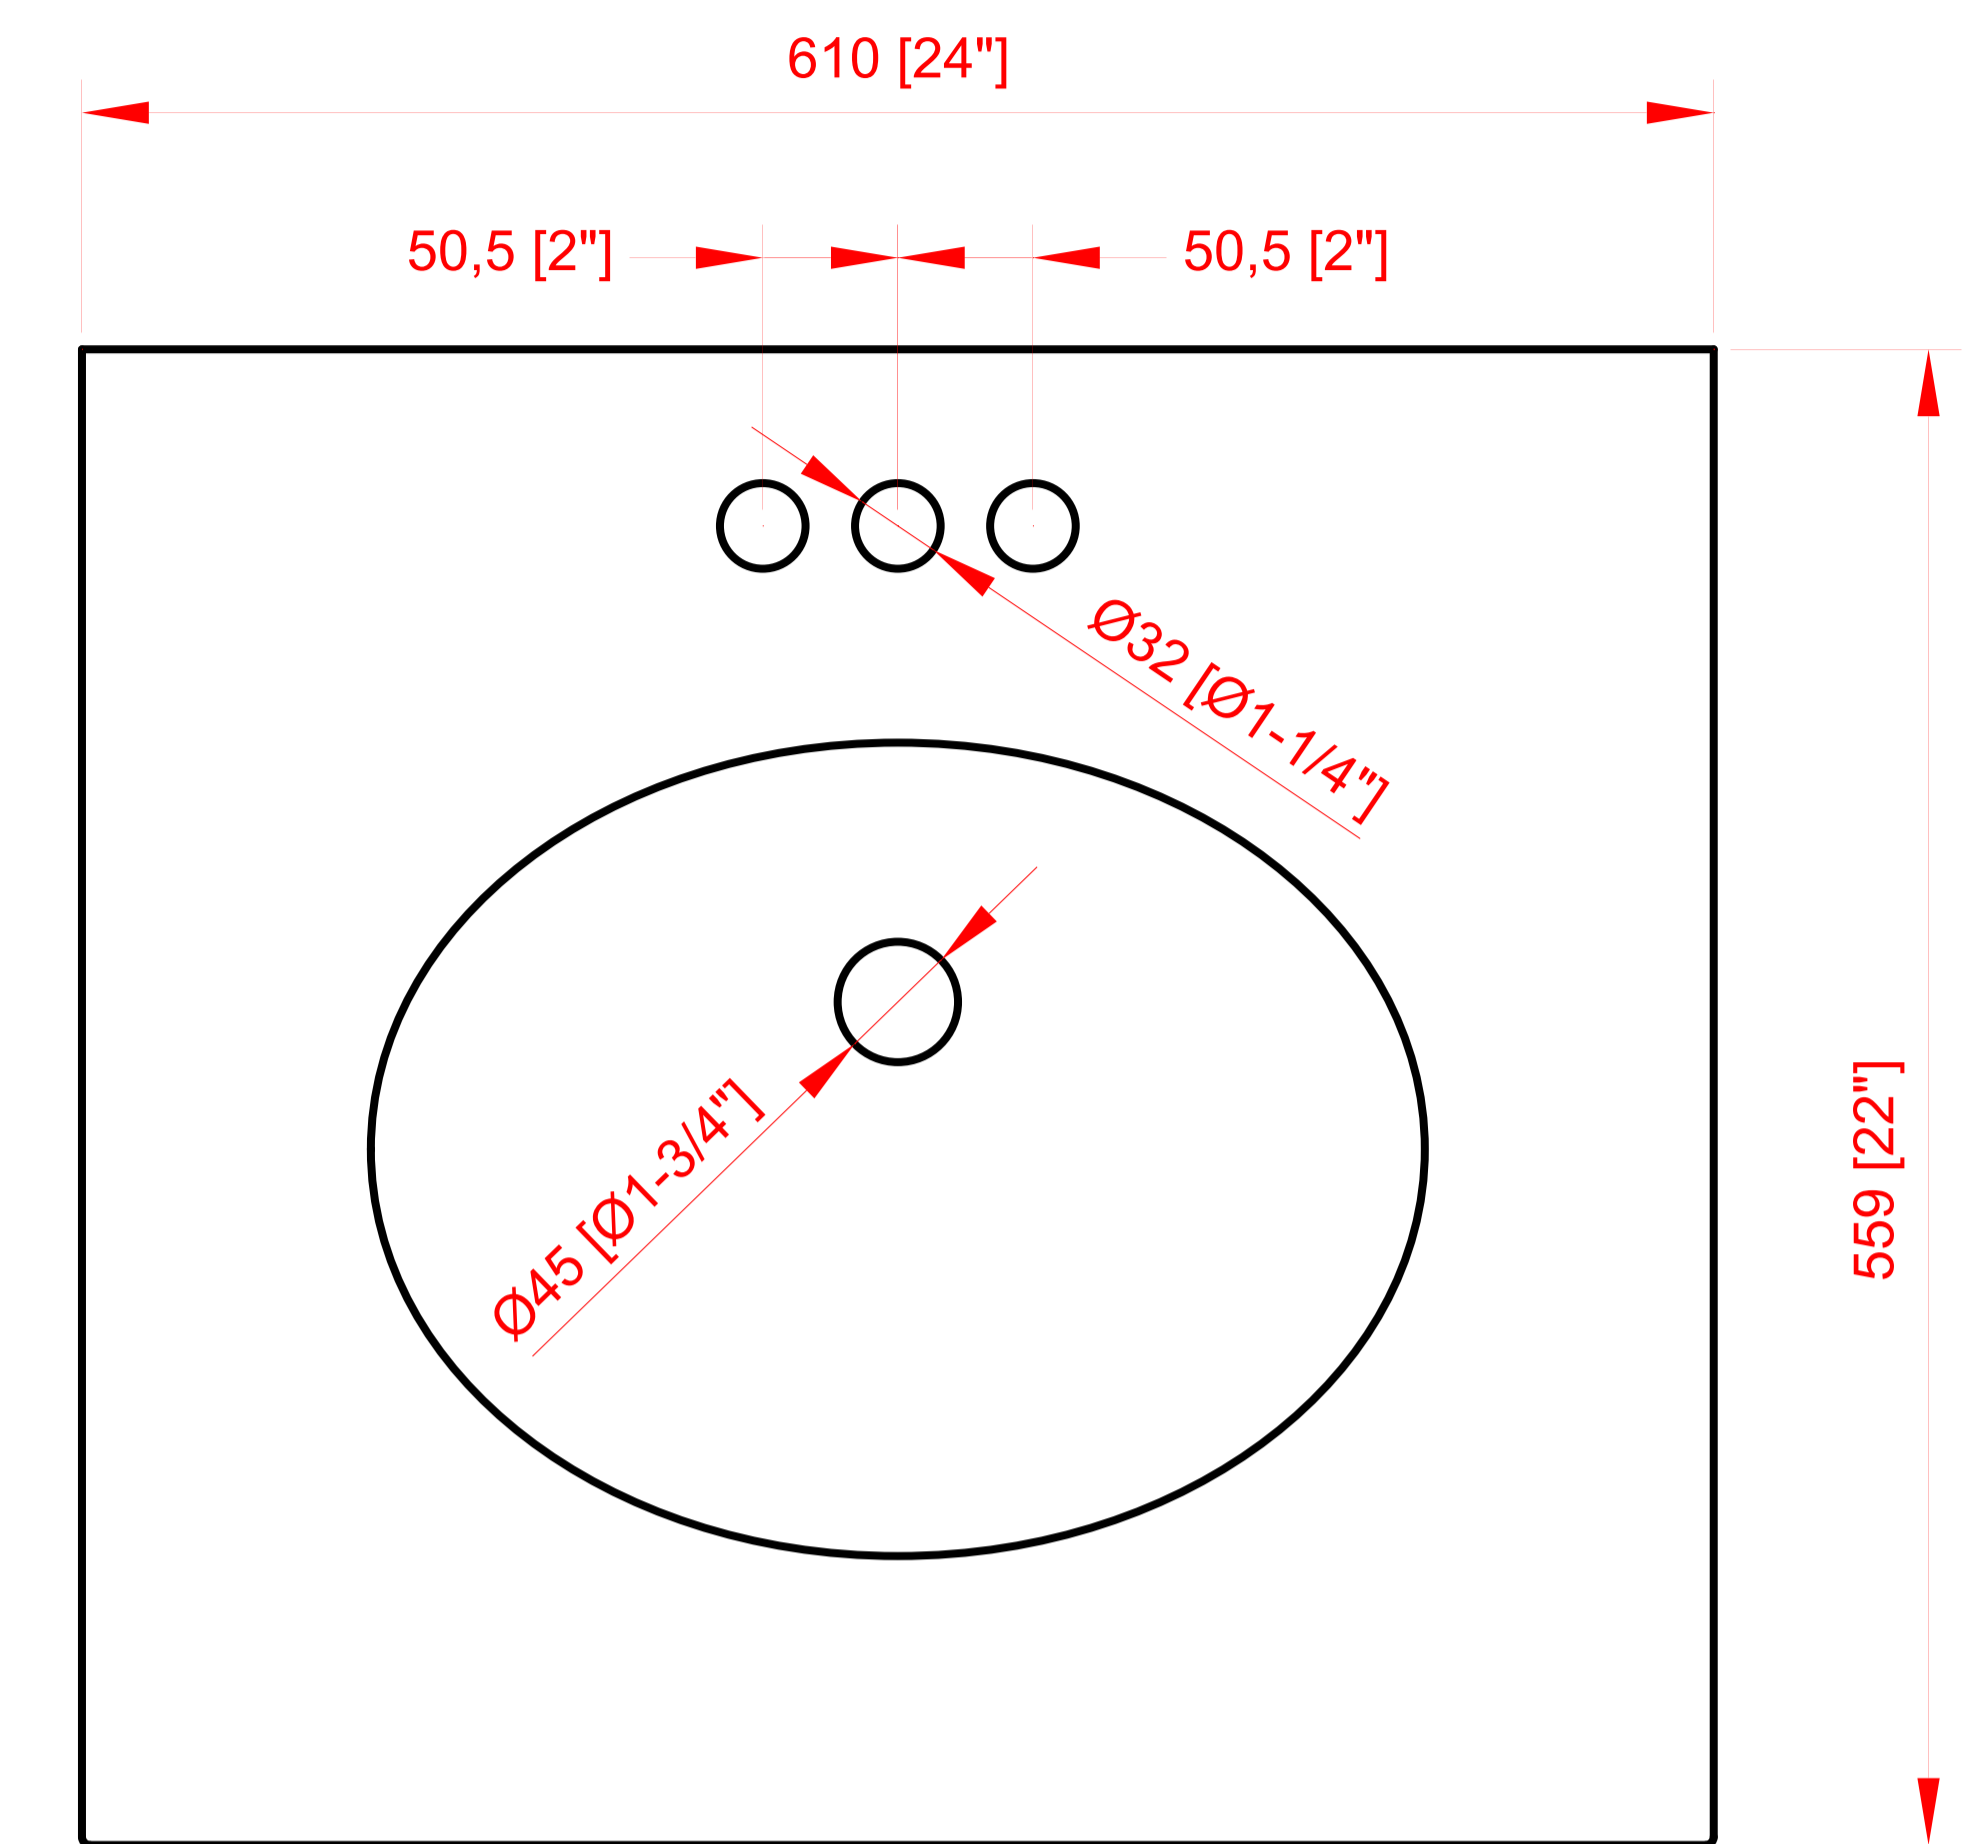

**DL8854-A / DL8854W-A / DL8854G-A**

**24" Bathroom Vanity**

24 in. W x 22 in. D x 37.75 in. H  
(61 cm x 55.9 cm x 95.9 cm)

**Top View**

**Back View**