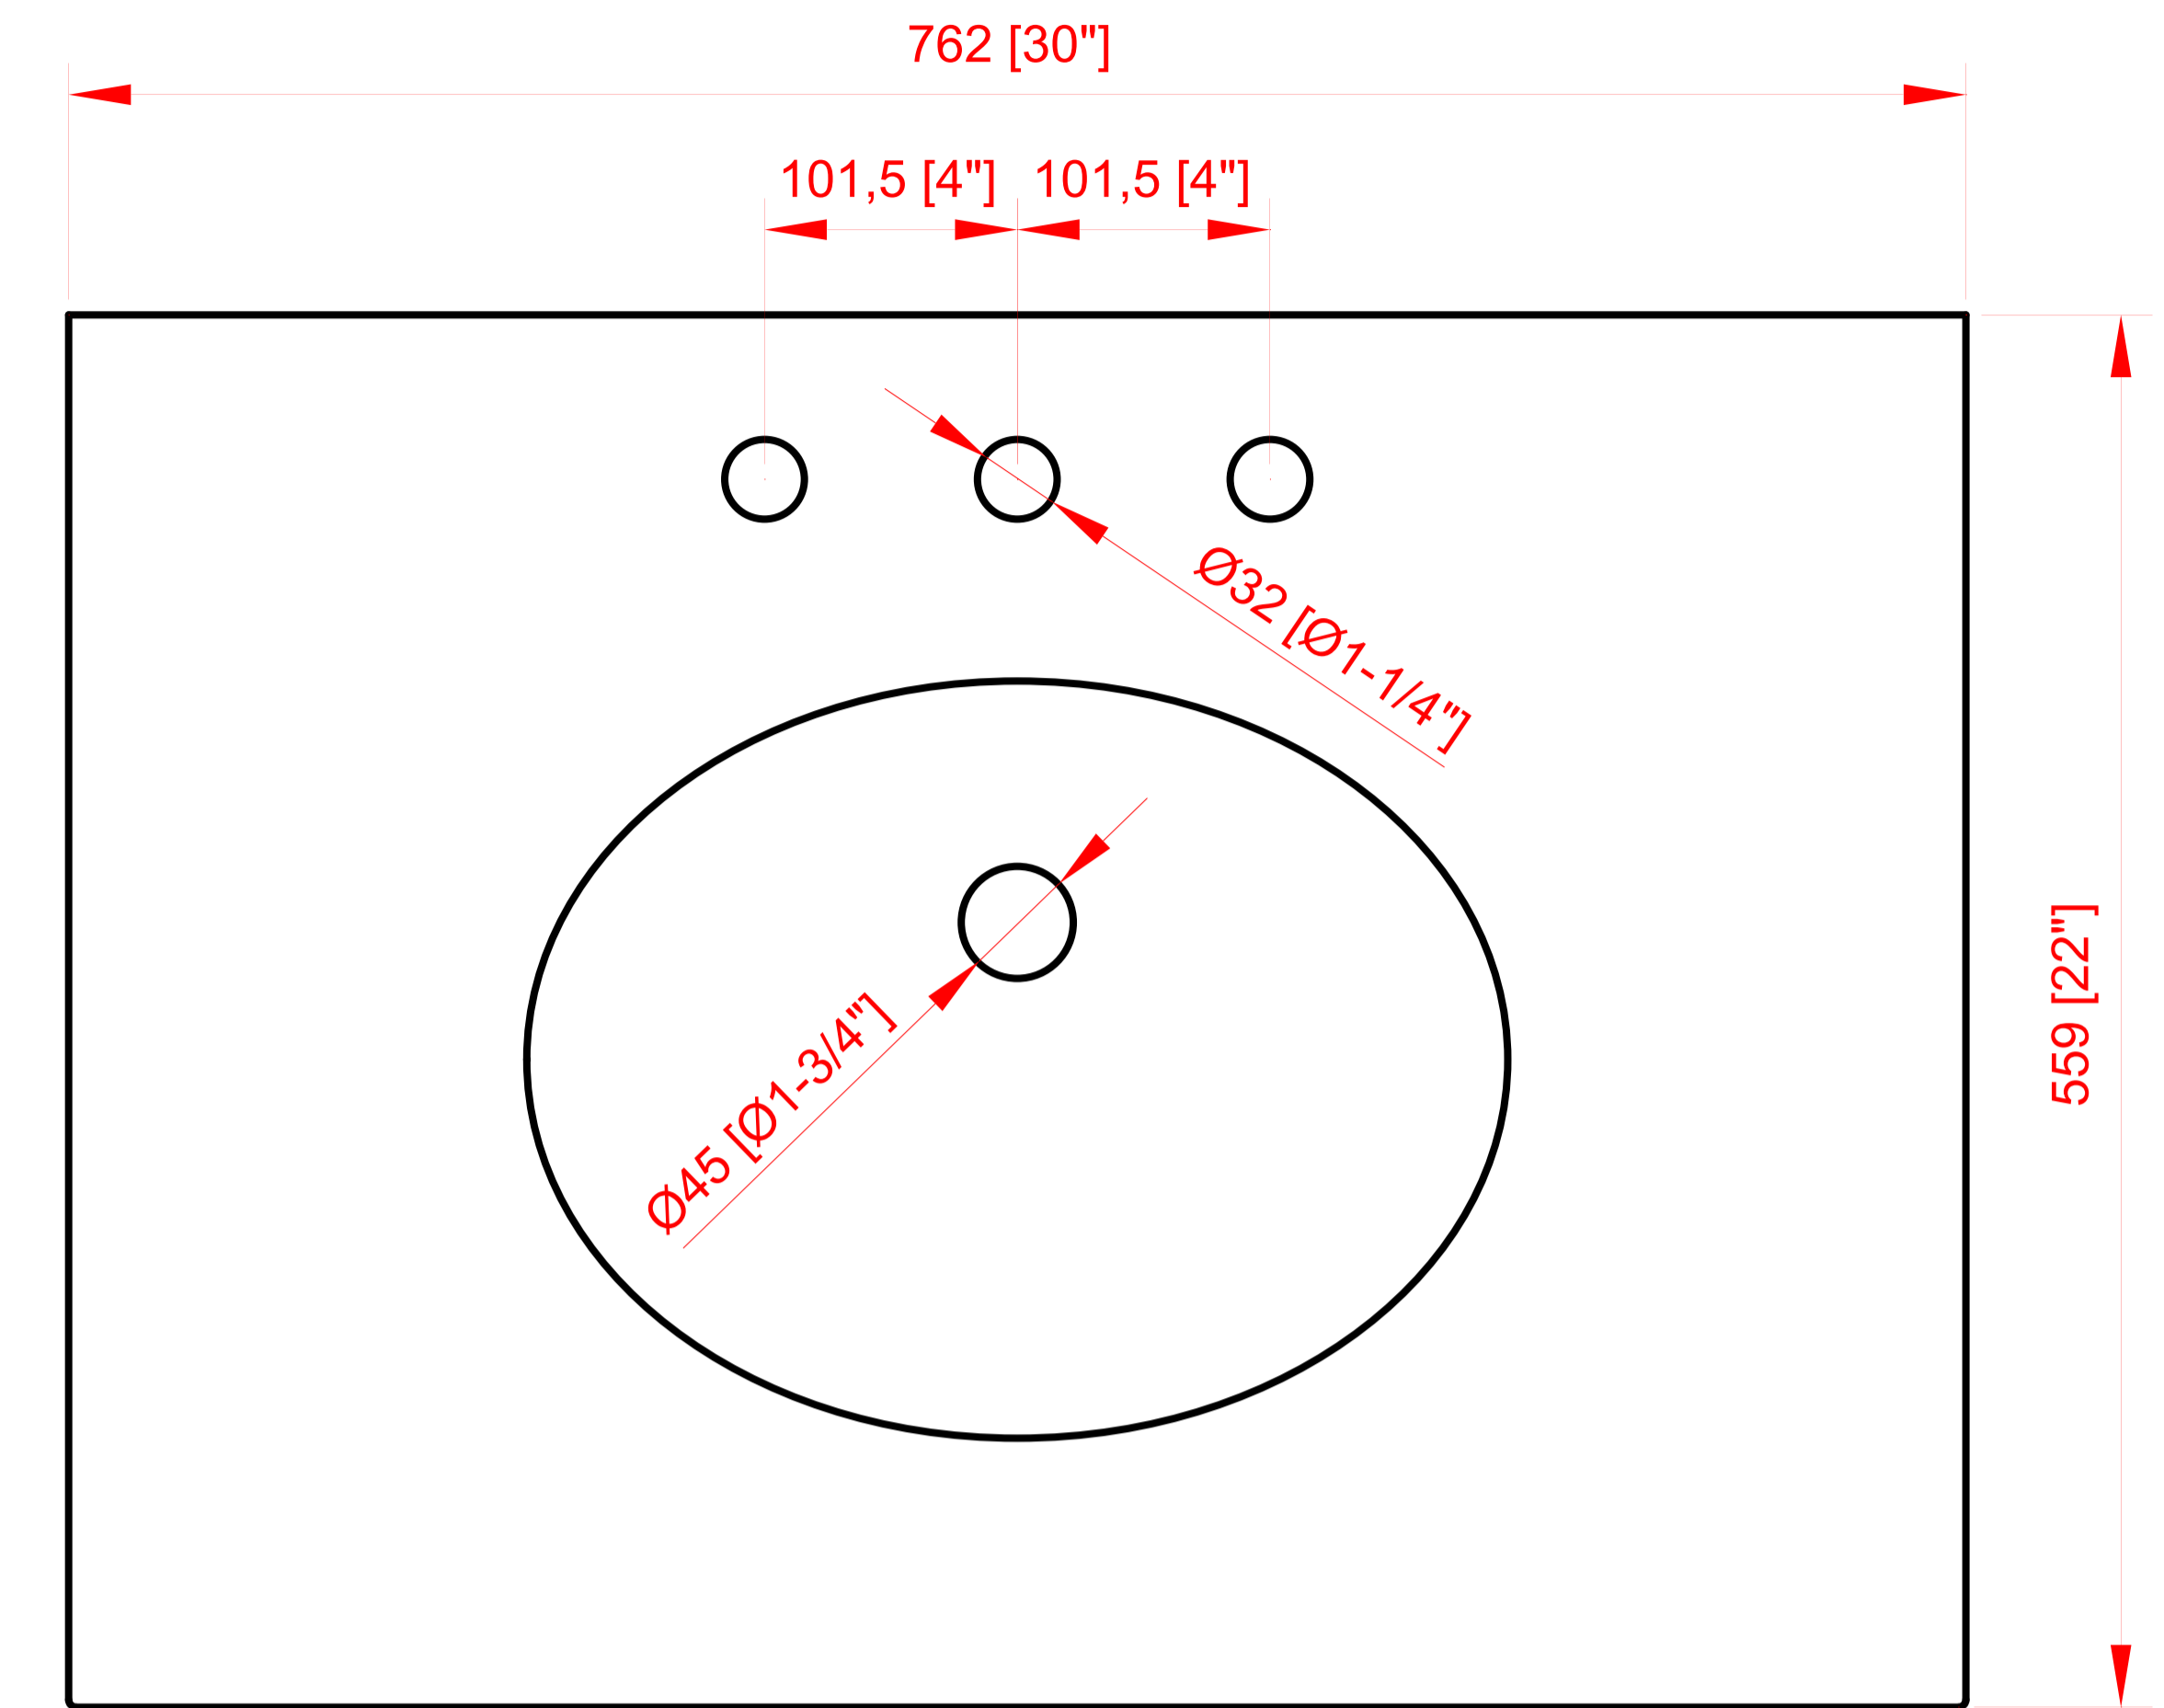

DL8854-B / DL8854W-B / DL8854G-B

30" Bathroom Vanity

30 in. W x 22 in. D x 37.75 in. H
(76.2 cm x 55.9 cm x 95.9 cm)

Top View

Back View