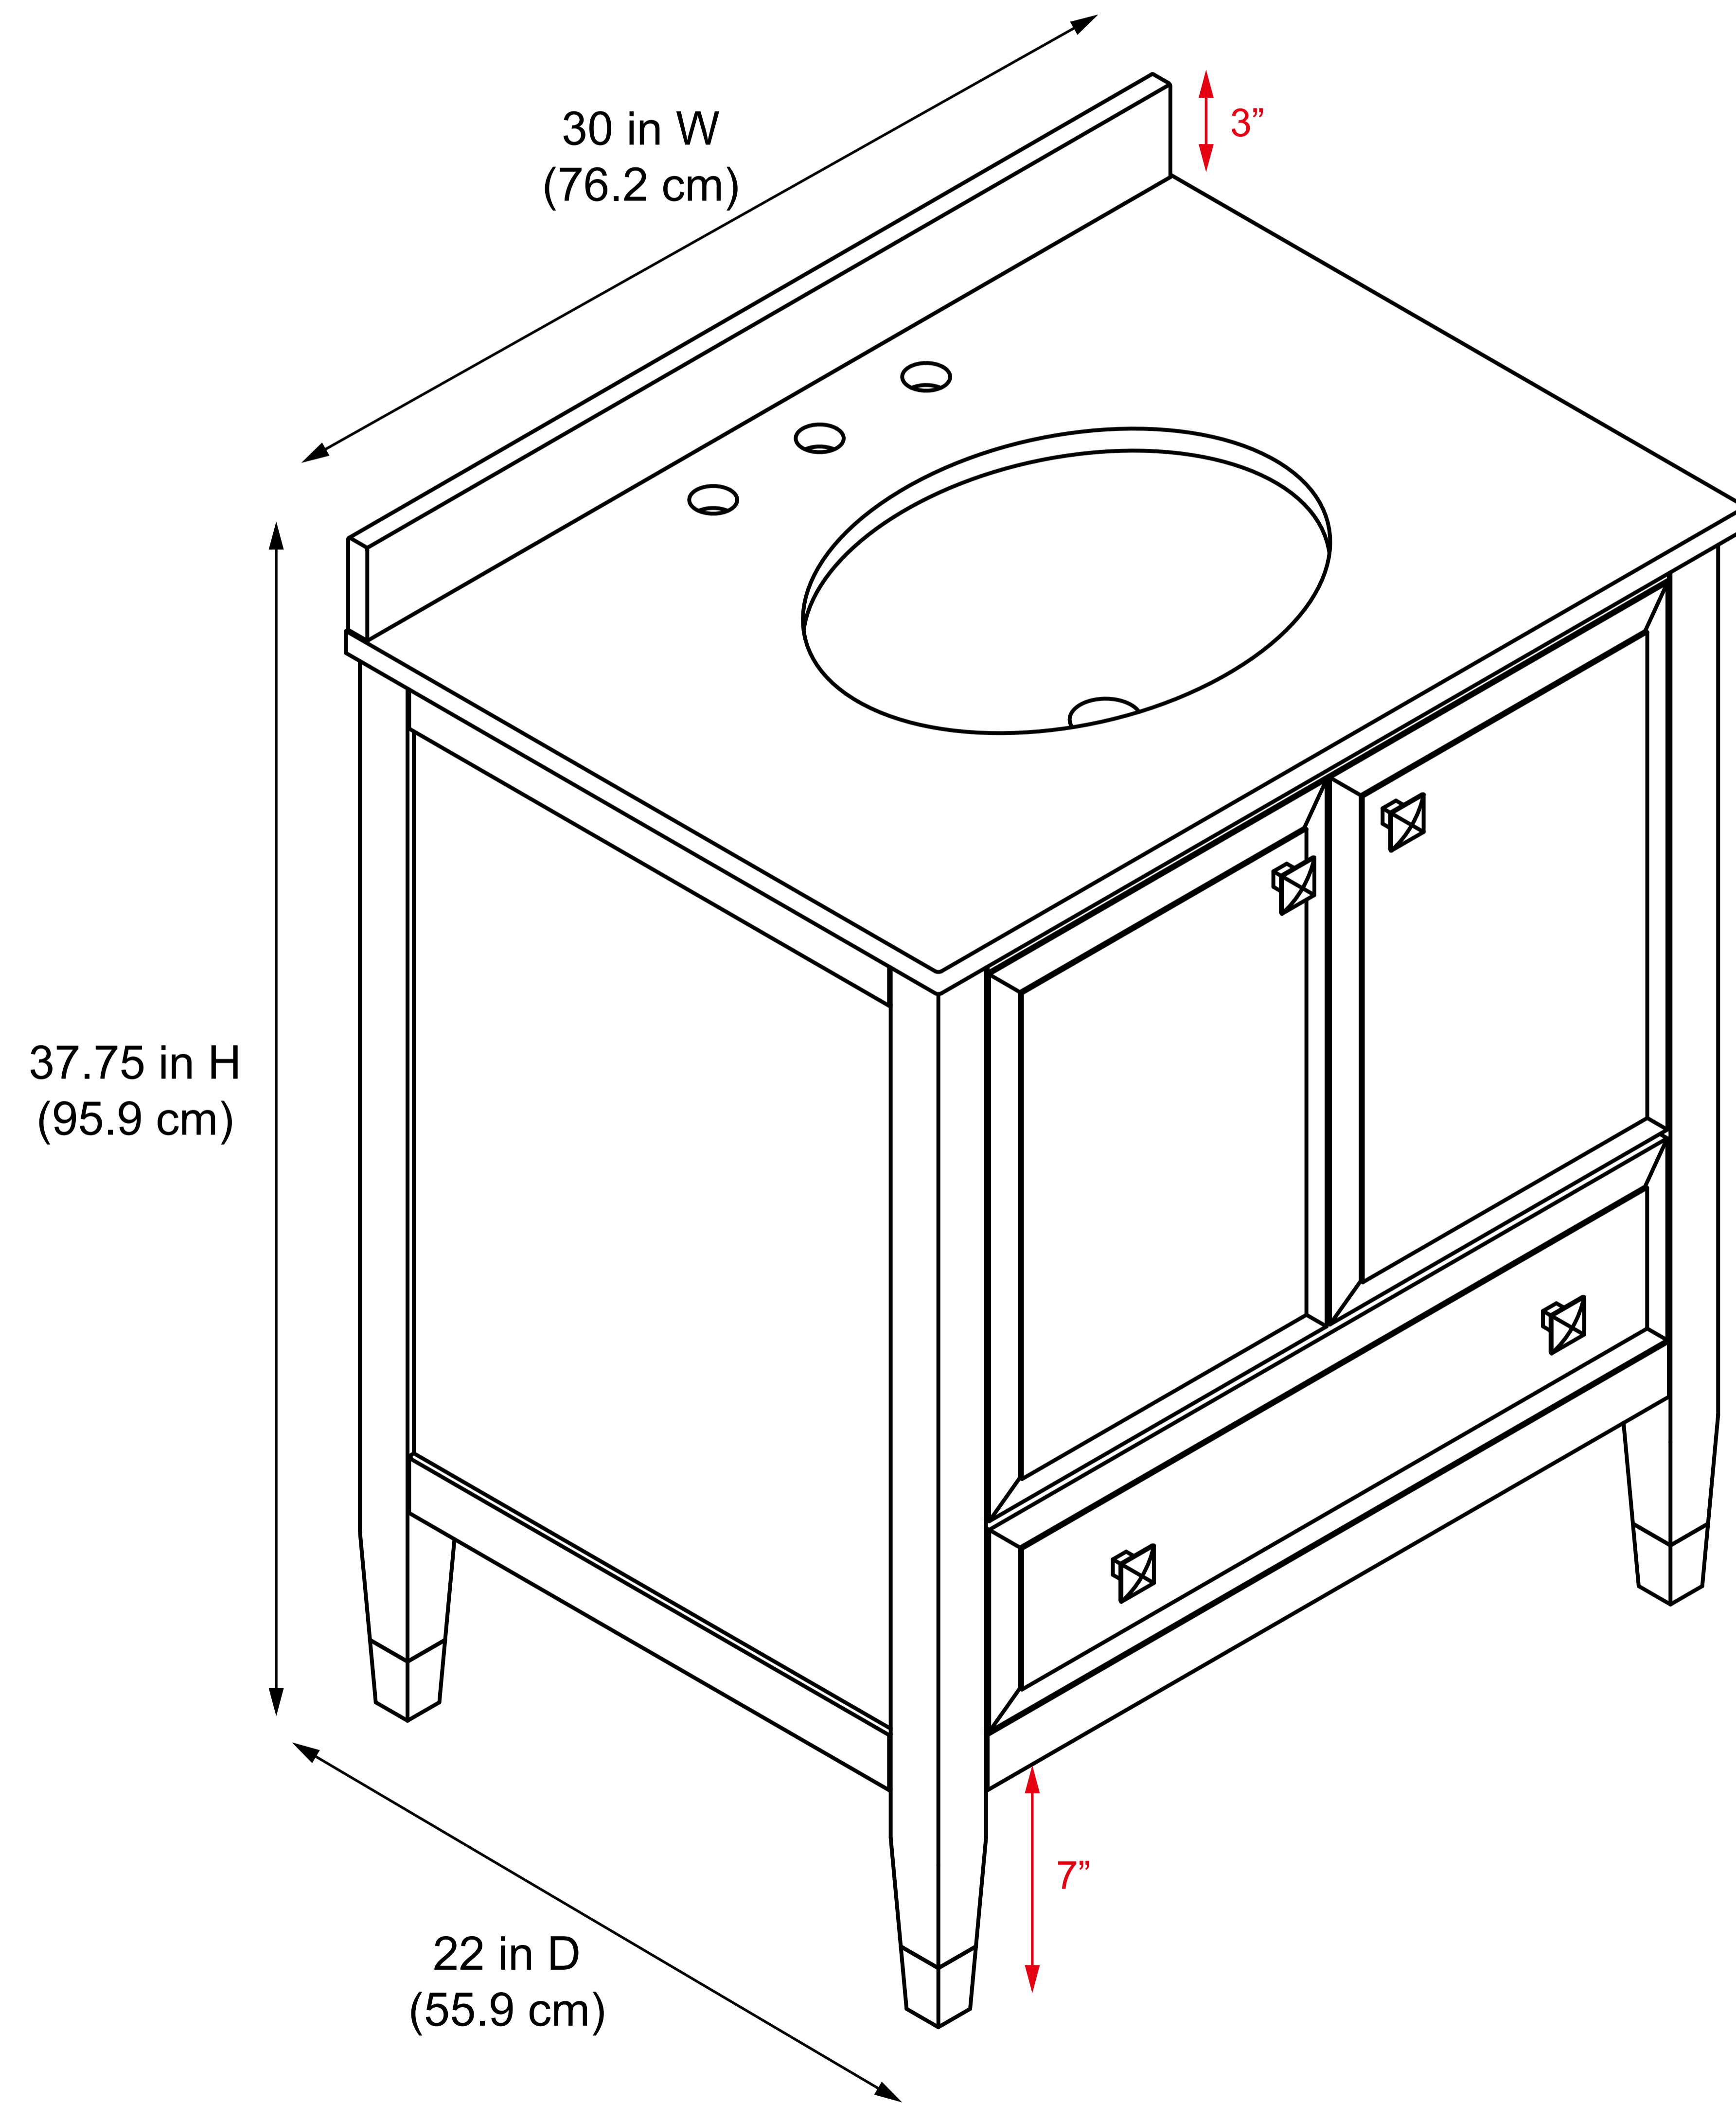

DL8854-B / DL8854W-B / DL8854G-B

30" Bathroom Vanity

30 in. W x 22 in. D x 37.75 in. H
(76.2 cm x 55.9 cm x 95.9 cm)

Top View

Back View