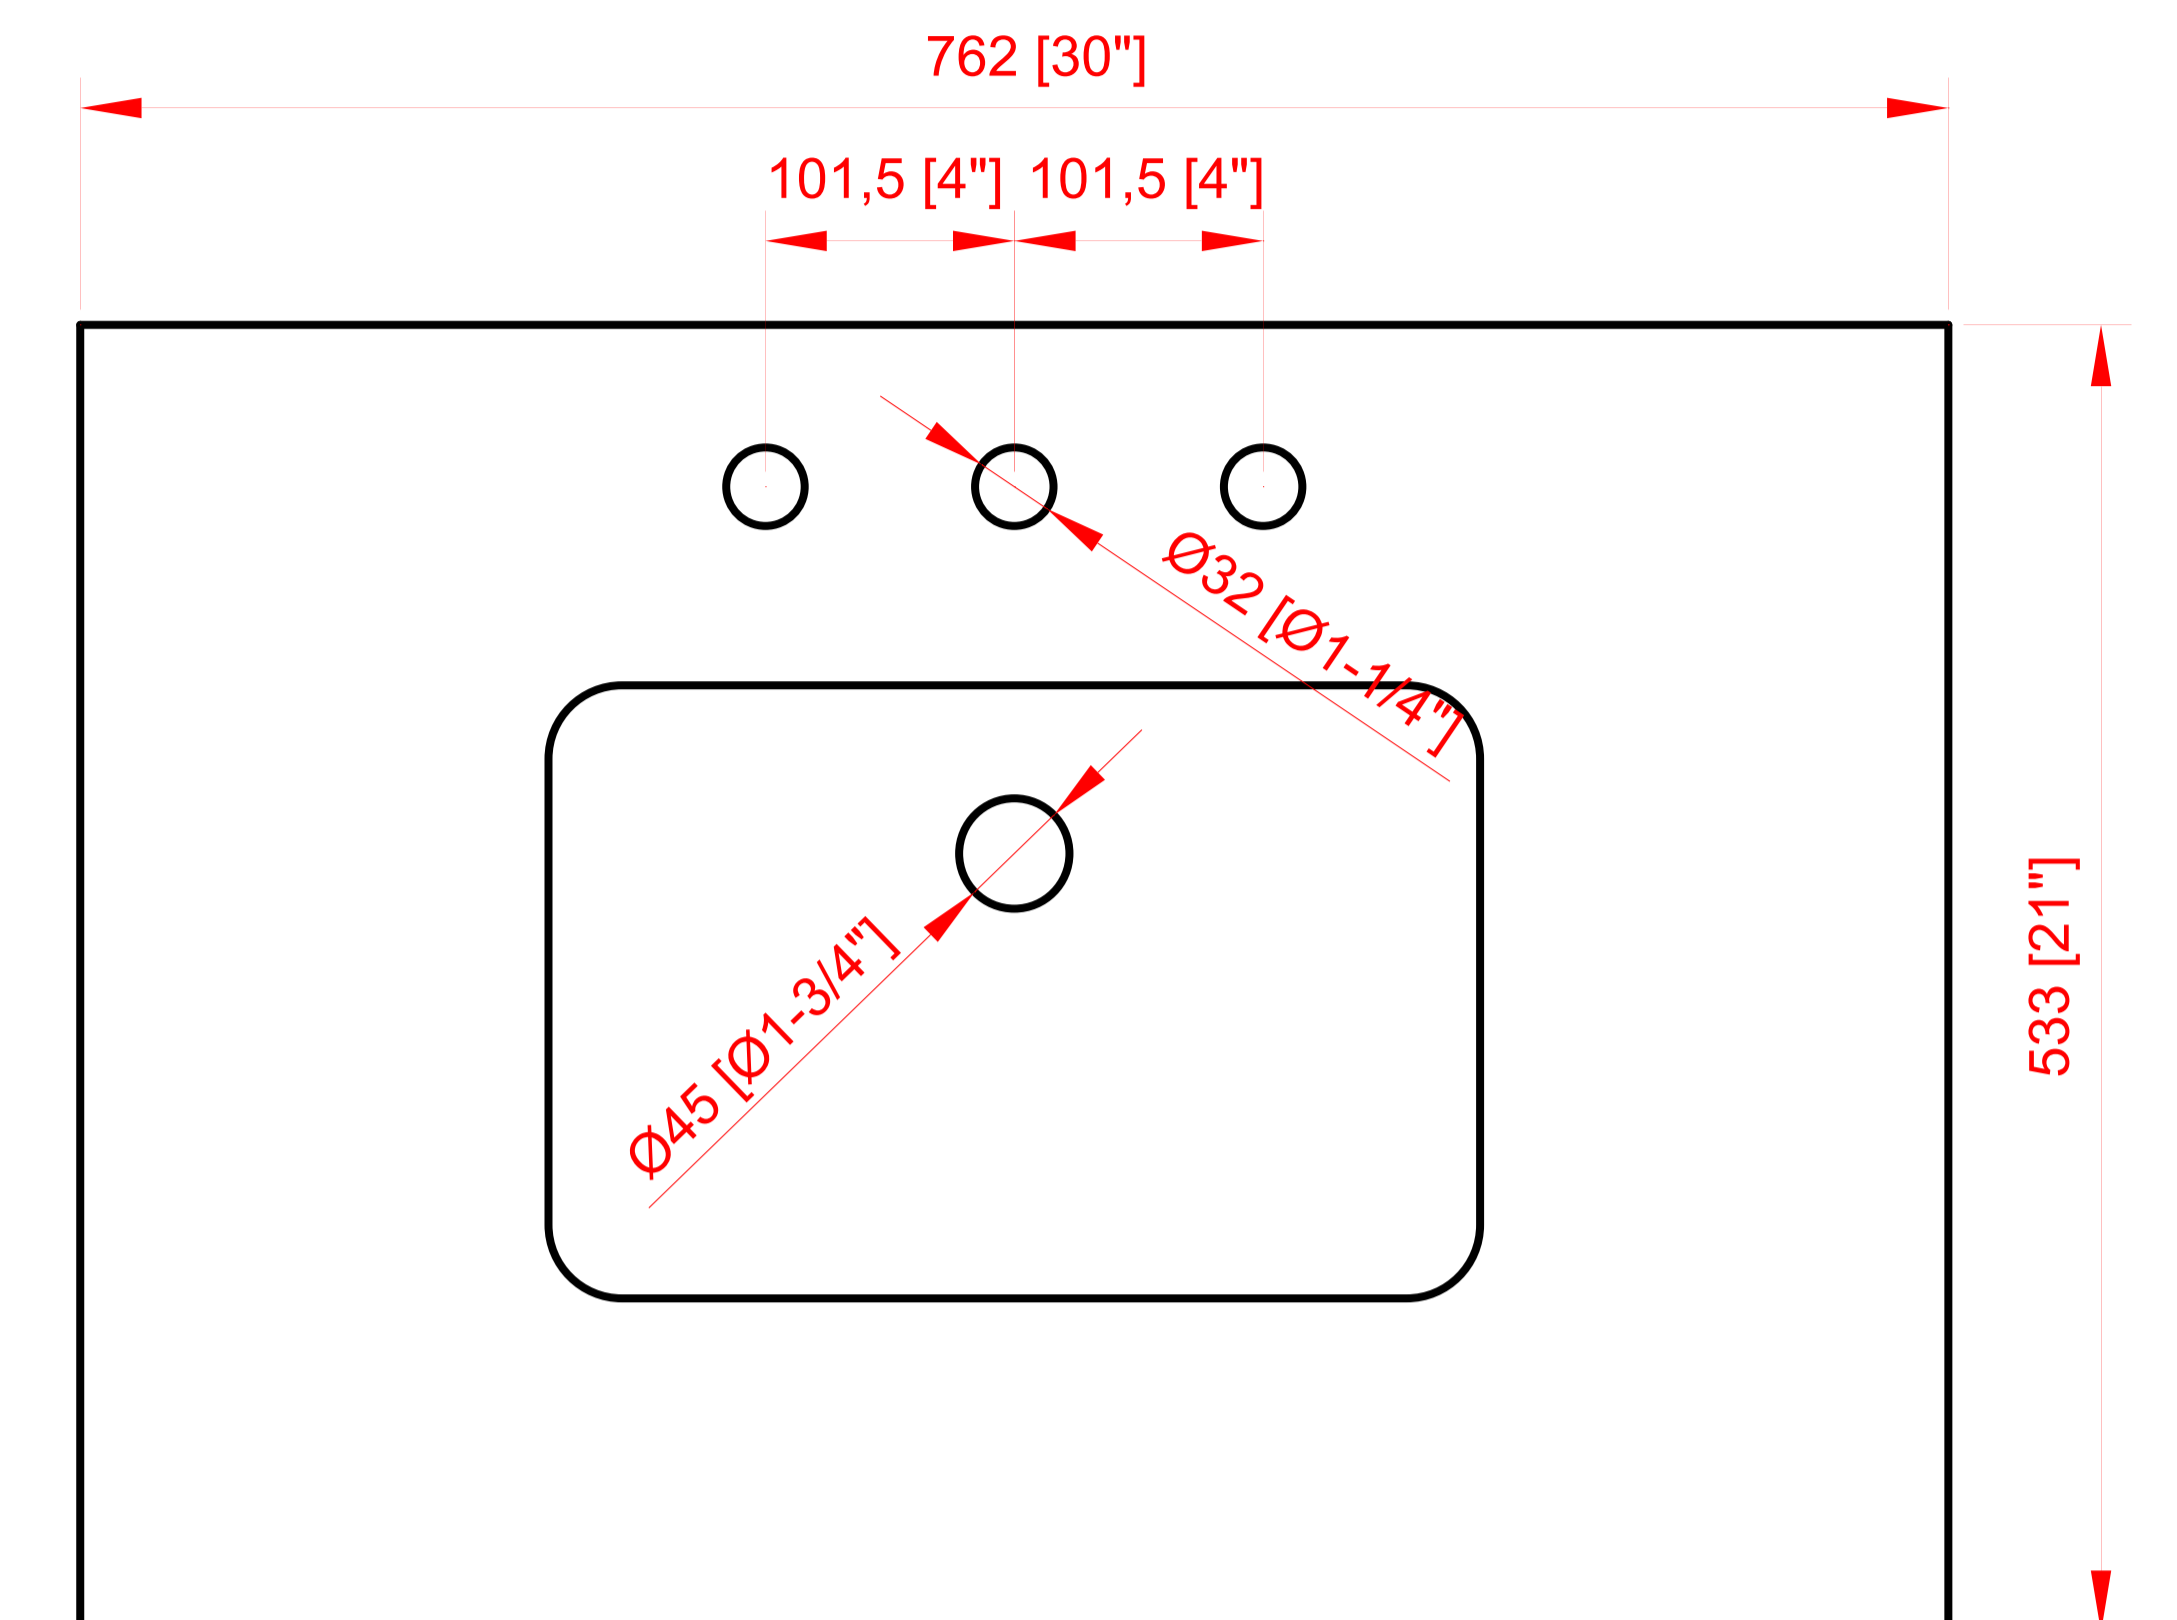

DL8857-B / DL8857W-B / DL8857G-B

30" Bathroom Vanity

30 in. W x 21 in. D x 37.75 in. H
(76.2 cm x 53.3 cm x 95.9 cm)

Top View

Back View