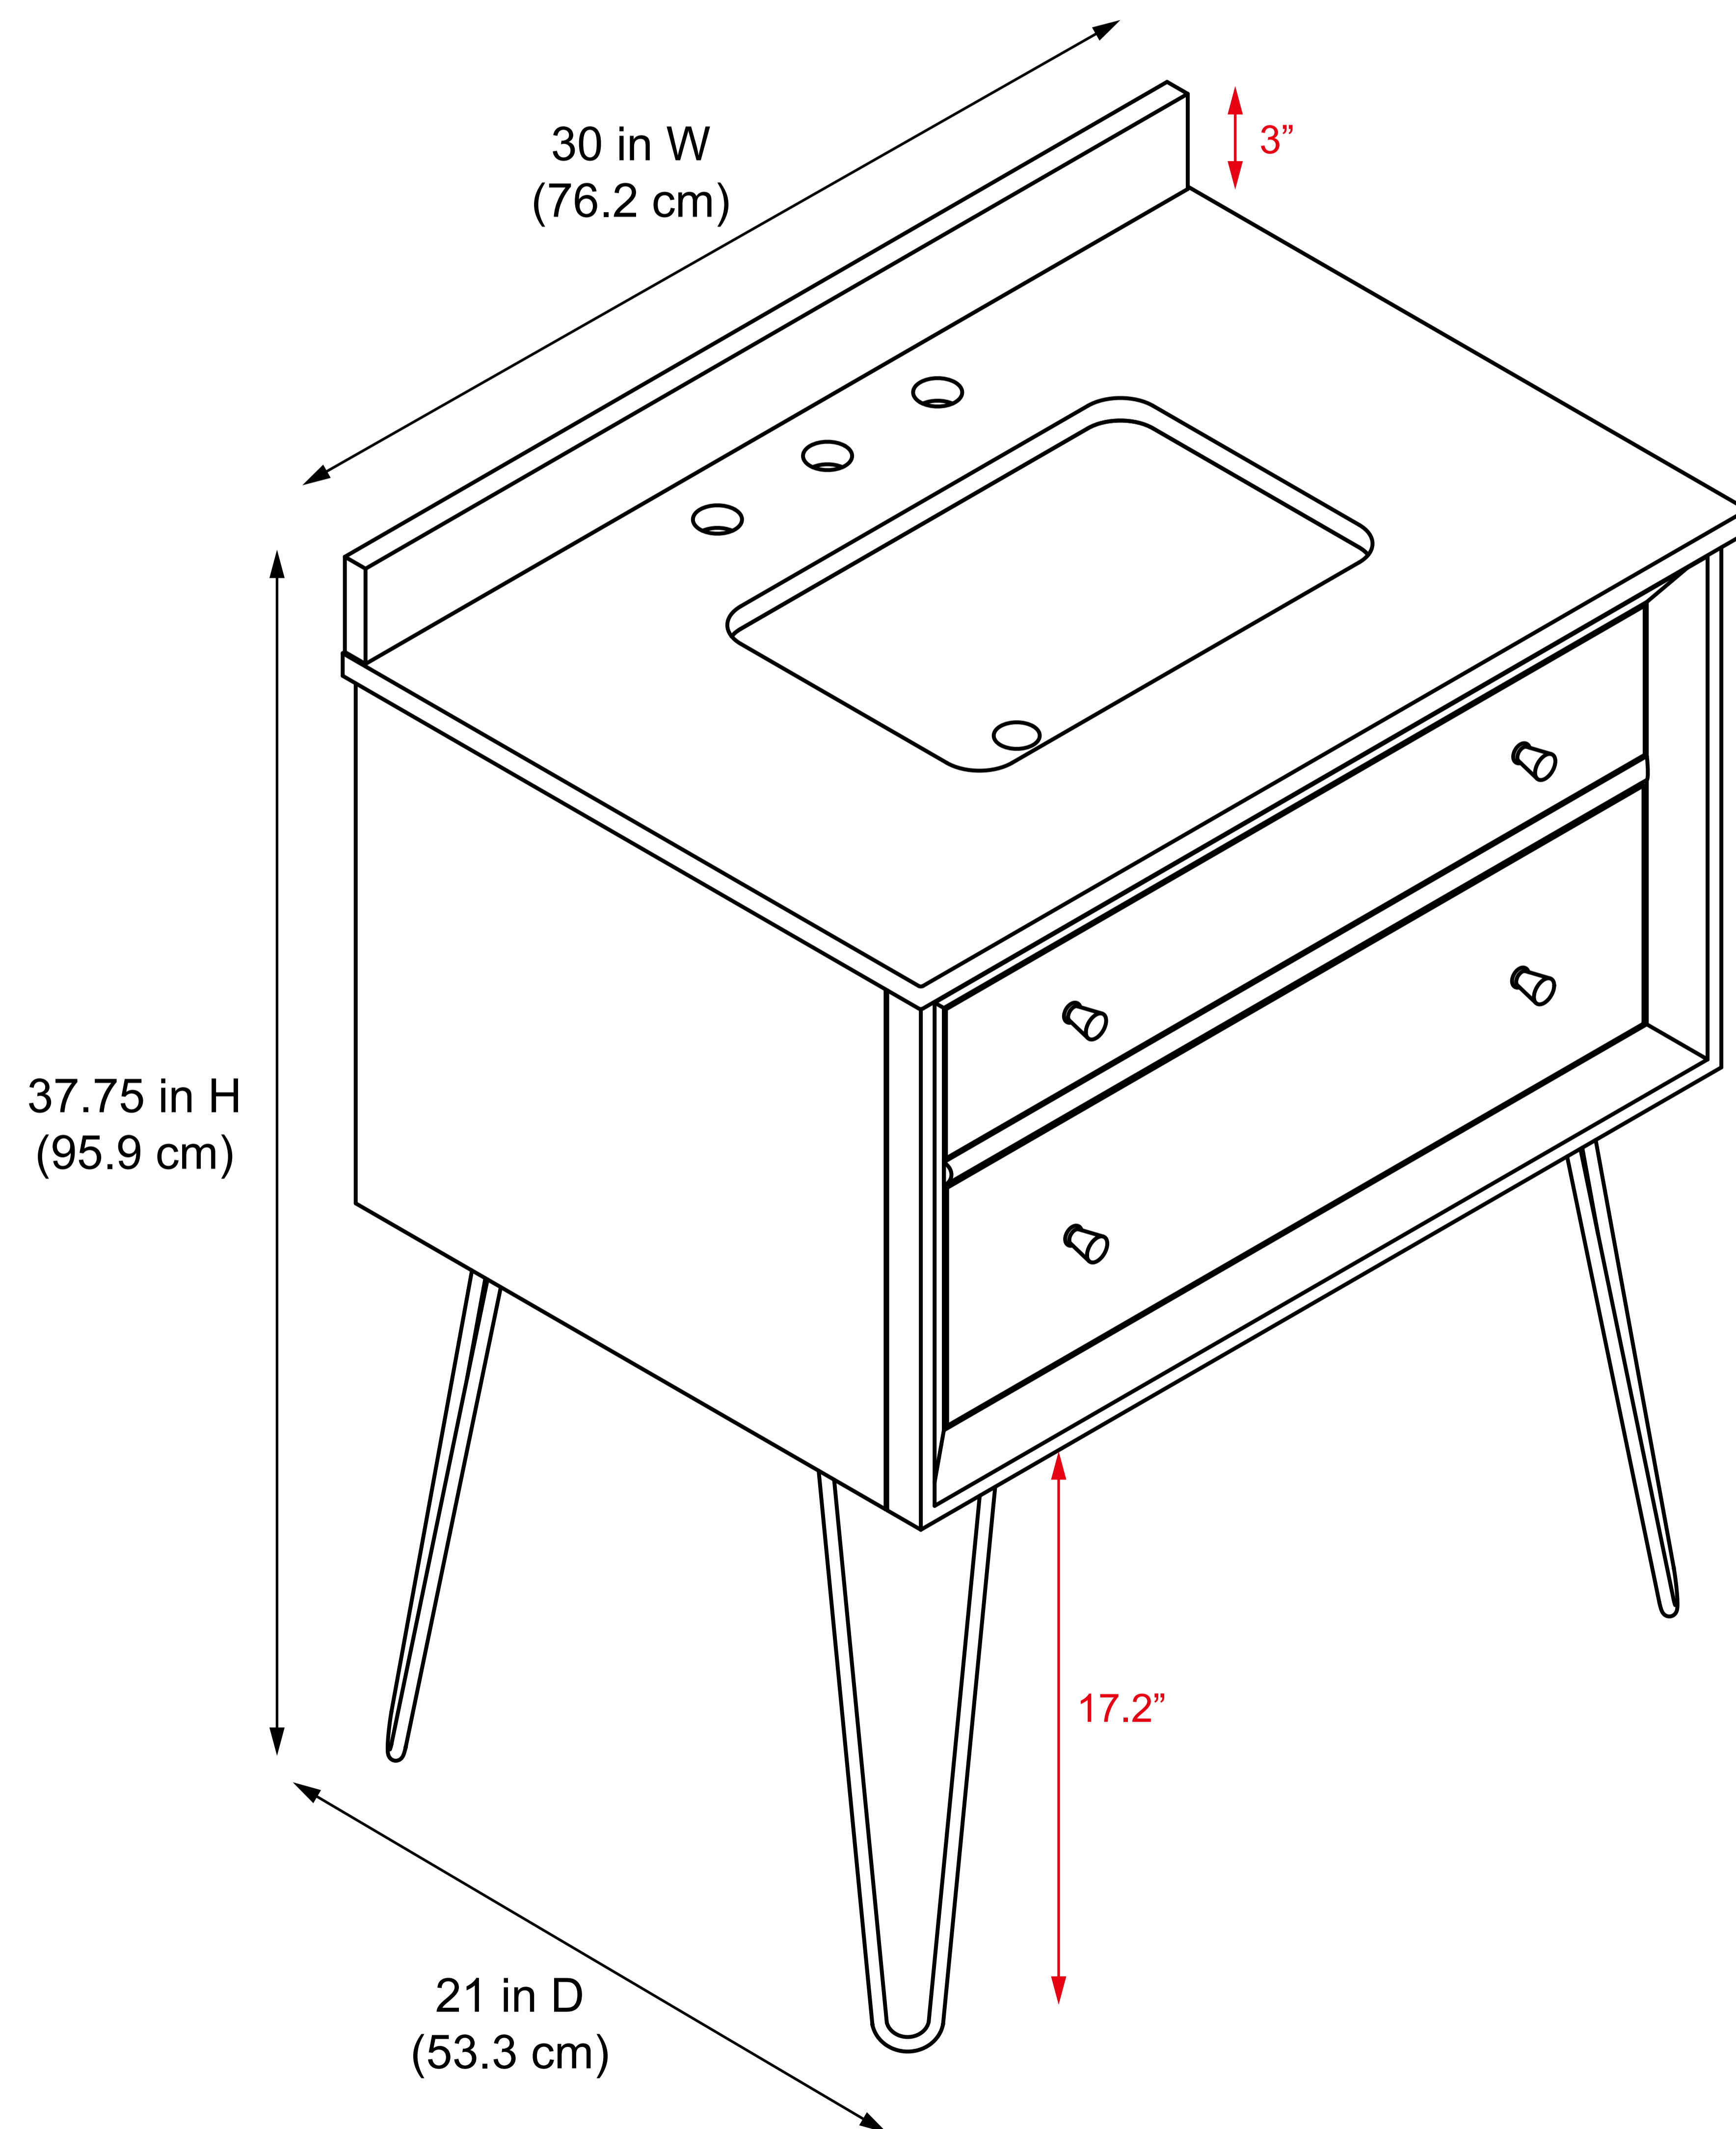

DL8857-B / DL8857W-B / DL8857G-B

30" Bathroom Vanity

30 in. W x 21 in. D x 37.75 in. H
(76.2 cm x 53.3 cm x 95.9 cm)

Top View

Back View